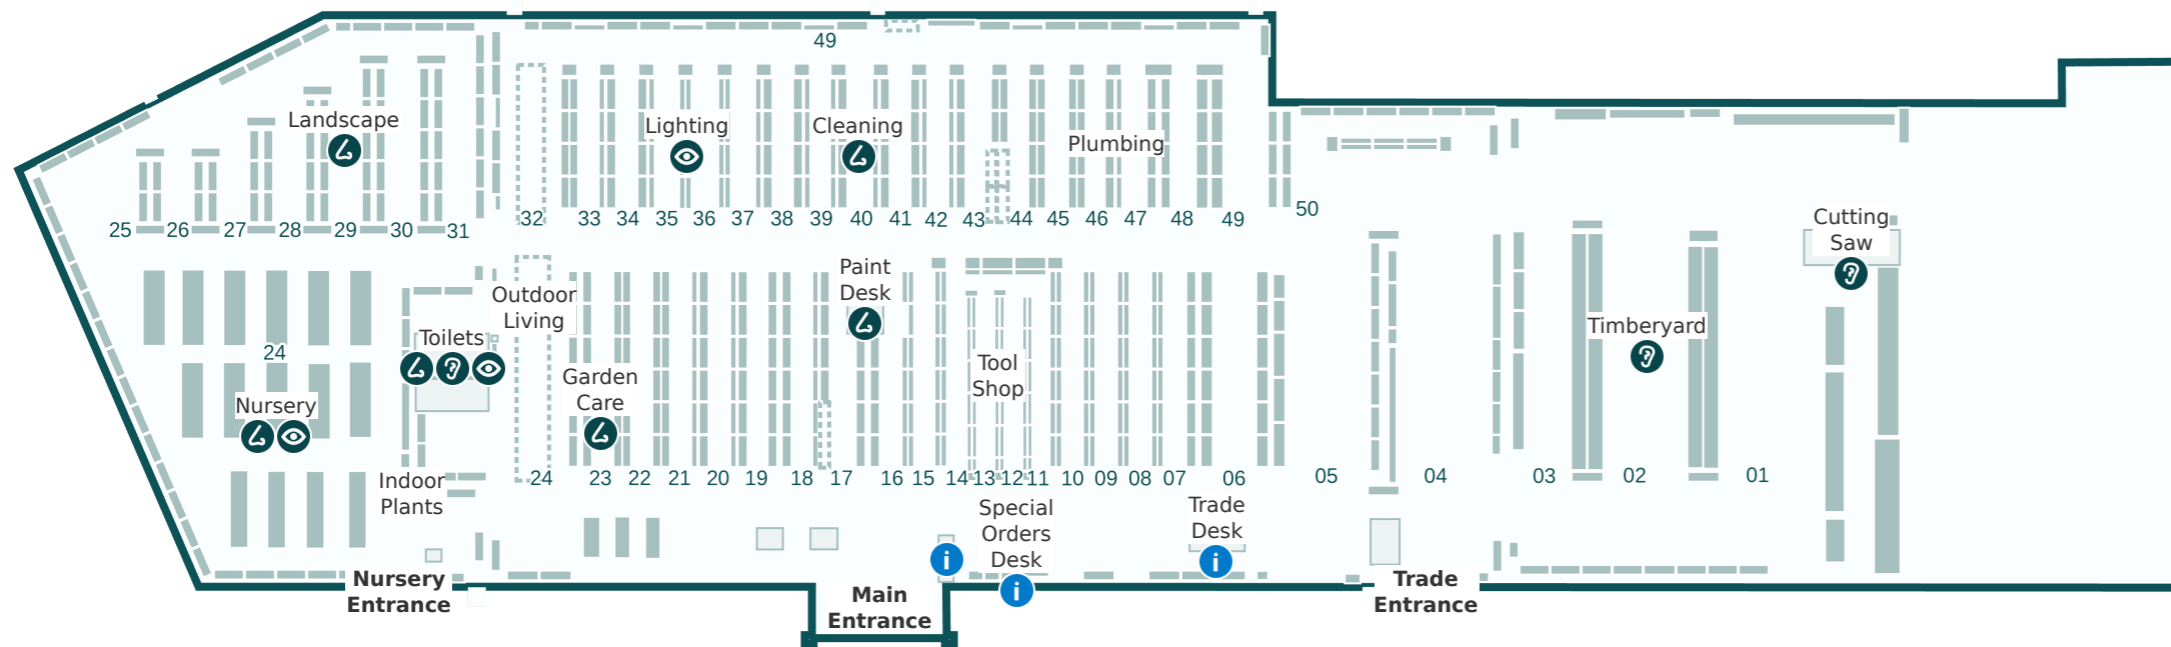

**Key**

- i Service areas
- ?  Louder sounds
- 👁 Brighter lights
- 👂 Stronger smells

**Store Directory**

Department	Aisle
BBQs	32, 56 & 63
Bathroom	44-45 & 56
Building Supplies	4, 50, 53 & 62
Cleaning	39-40
Cutting Saw	Refer to map
Doors	49
Electrical	36-37 & 56
Flooring	41-42 & 56
Garage Organisation	38 & 56-57
Garden Care	23
Garden Decor	22
Garden Tools	20
Hardware & Fixings	7-10
Indoor Plants	Refer to map
Indoor Timber	6
Kitchen & Laundry	43-44 & 56
Ladders	5 & 56
Landscape	Refer to map
Lighting	35-36
Nursery	Refer to map
Outdoor Living	24, 33-34, 56 & 64-65
Paint	16-18
Paint Accessories	15
Paint Desk	Refer to map
Plumbing	46-47
Power Garden	19
Special Orders Desk	Refer to map
Steel	48
Storage	39 & 56
Timberyard	Refer to map
Toilets	Refer to map
Tool Shop	11-14 & 58
Trade Desk	Refer to map
Watering	21-22
Window Furnishings	42