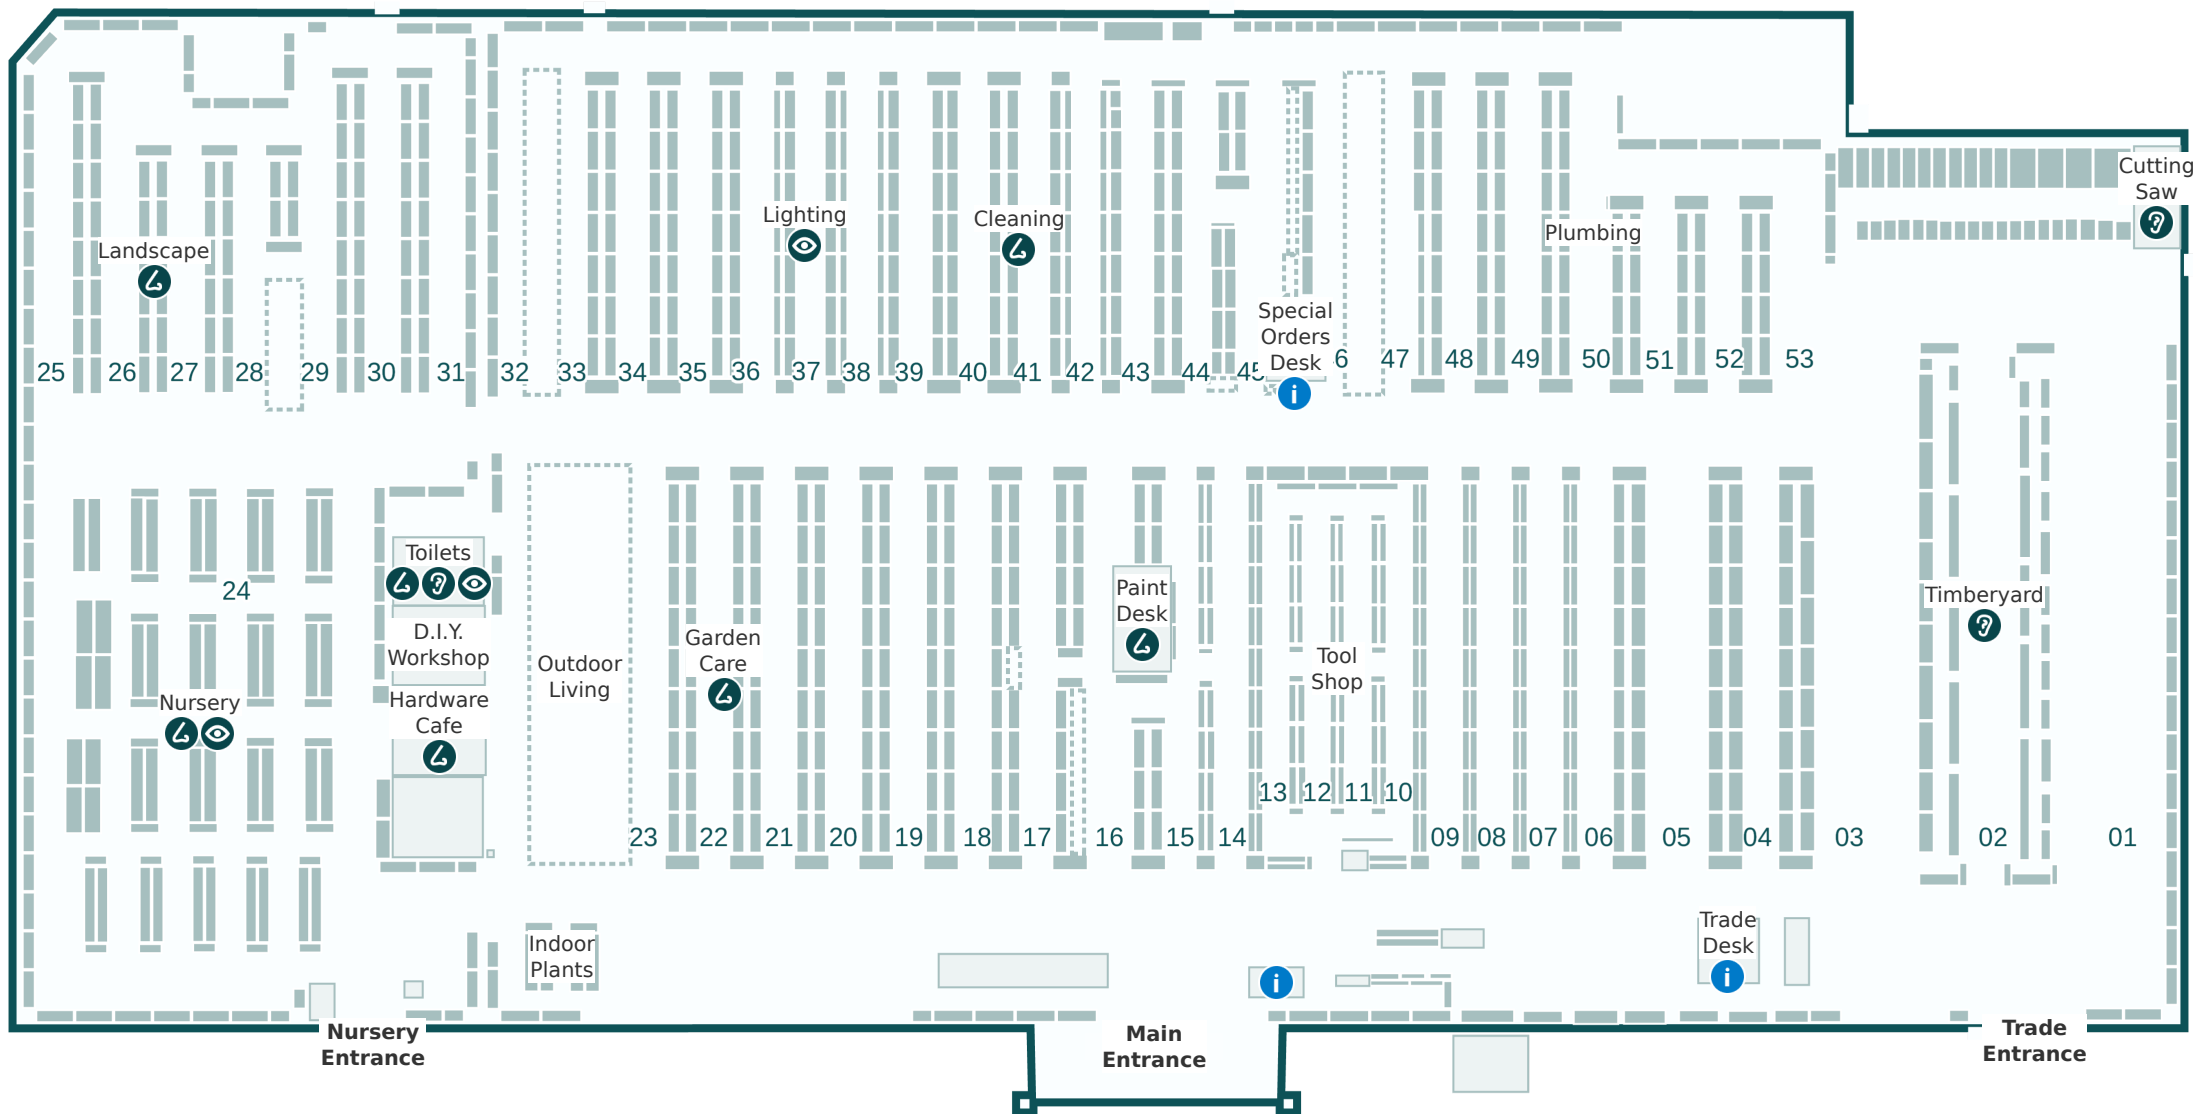

Key

- i Service areas
- ? Louder sounds
- 👁 Brighter lights
- 👂 Stronger smells

Store Directory

Department	Aisle
BBQs	32-33 & 58
Bathroom	49
Building Supplies	1, 3-4 & 58-59
Cleaning	40-41 & 58
Cutting Saw	Refer to map
D.I.Y. Workshop	Refer to map
Doors	52-53
Electrical	38 & 58
Flooring	43-45 & 58
Garage Organisation	39
Garden Care	21-22
Garden Decor	35
Garden Tools	19 & 31
Hardware & Fixings	6-9
Hardware Cafe	Refer to map
Indoor Plants	Refer to map
Indoor Timber	5
Kitchen & Laundry	46-48 & 58
Ladders	6
Landscape	Refer to map
Lighting	36-37
Nursery	Refer to map
Outdoor Living	21, 23-24, 34, 36 & 58
Paint	15-17
Paint Accessories	14-15
Paint Desk	Refer to map
Plumbing	50-51 & 58
Power Garden	18
Special Orders Desk	Refer to map
Steel	52 & 58
Storage	39-40 & 58
Timberyard	Refer to map
Toilets	Refer to map
Tool Shop	10-13
Trade Desk	Refer to map
Watering	20
Window Furnishings	42