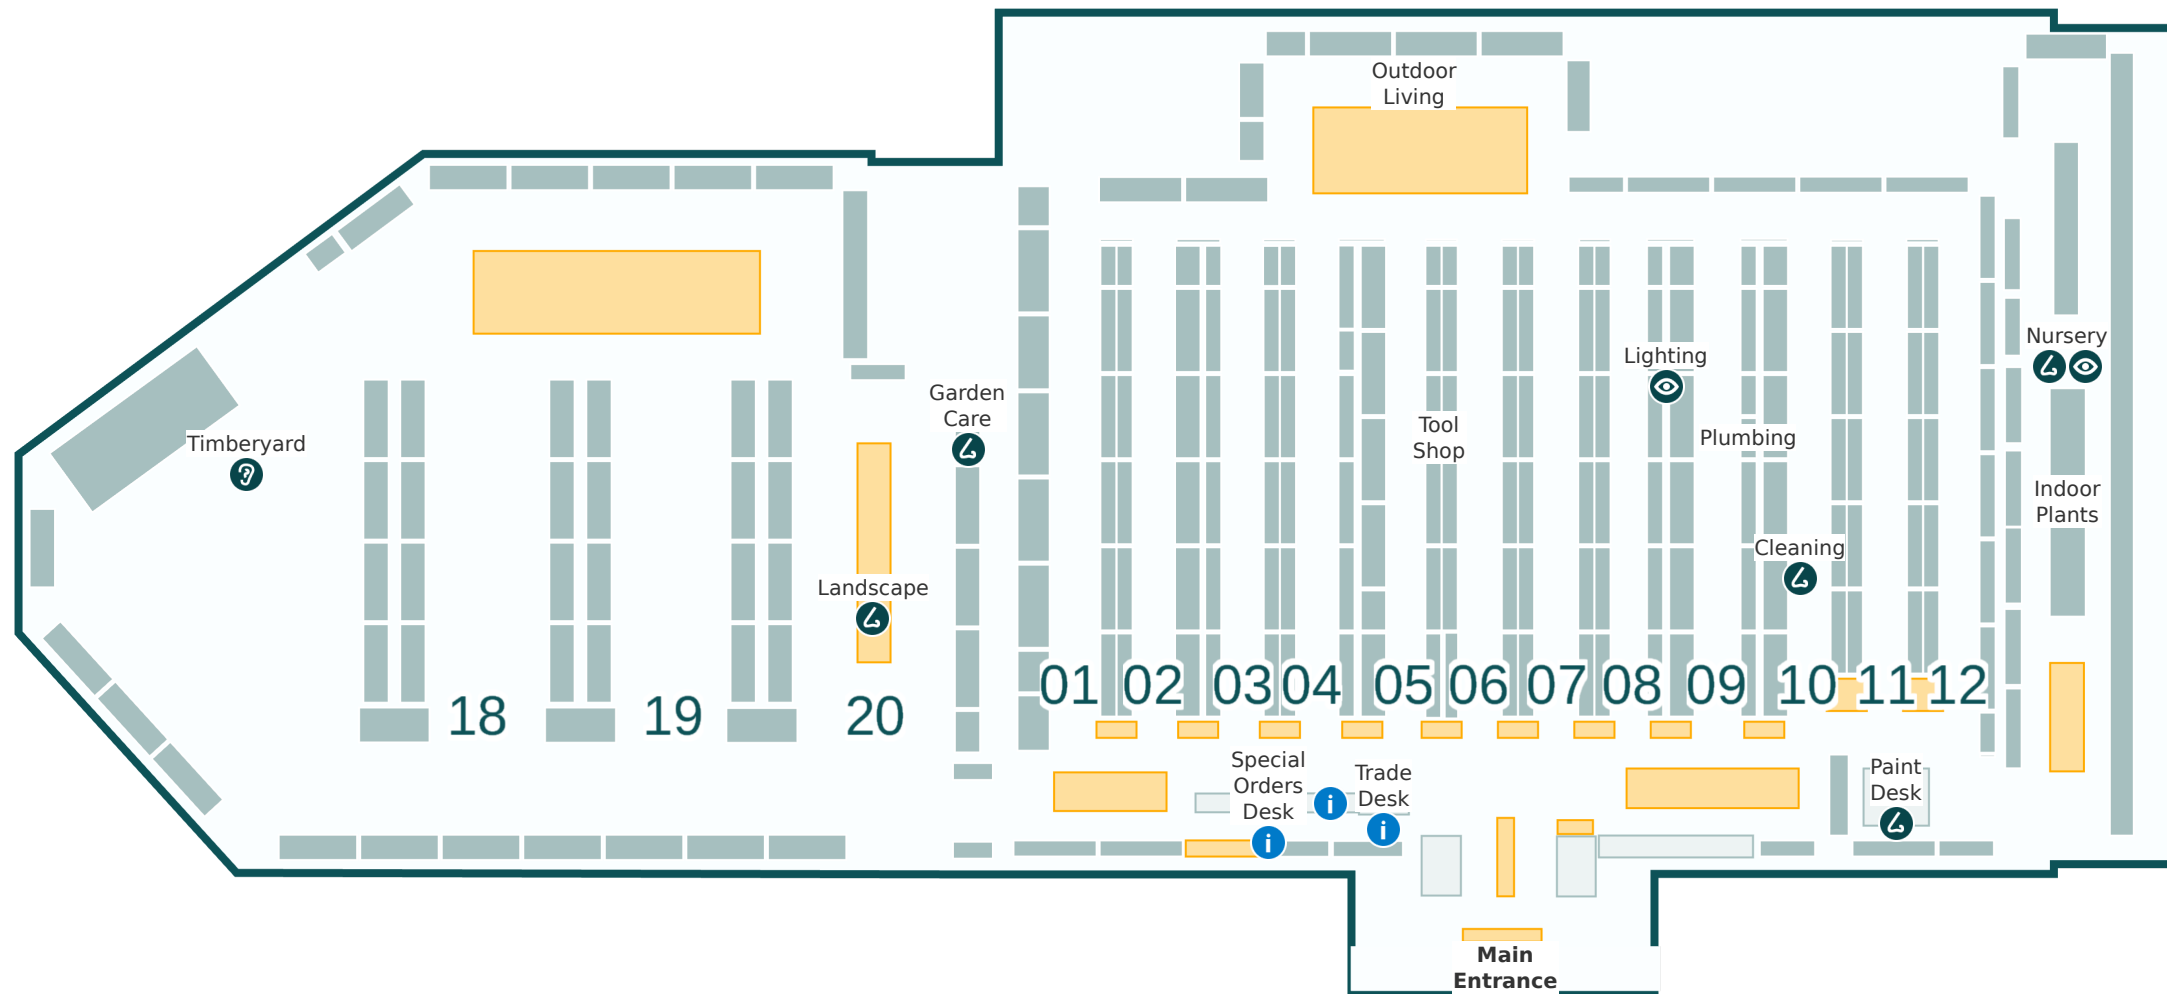

Key

- i Service areas
- ? Louder sounds
- 👁 Brighter lights
- 👂 Stronger smells

Store Directory

Department	Aisle
BBQs	3
Bathroom	9 & 11-12
Building Supplies	1, 20, 71, 73-75 & 84
Cleaning	10
Doors	16
Electrical	8-10 & 76
Flooring	17
Garage Organisation	10
Garden Care	2-4, 18-20 & 71
Garden Decor	3, 19-20 & 71
Garden Tools	4
Hardware & Fixings	3-8 & 19
Indoor Plants	Refer to map
Indoor Timber	1
Kitchen & Laundry	17
Ladders	16
Landscape	Refer to map
Lighting	8-9
Nursery	Refer to map
Outdoor Living	3-4, 16, 75 & 86
Paint	11-12 & 14
Paint Accessories	12 & 14
Paint Desk	Refer to map
Plumbing	4, 9, 18 & 75-76
Power Garden	5
Special Orders Desk	Refer to map
Steel	1, 8 & 16
Storage	10
Timberyard	Refer to map
Toilets	Refer to map
Tool Shop	5-6
Trade Desk	Refer to map
Watering	3-4
Window Furnishings	17