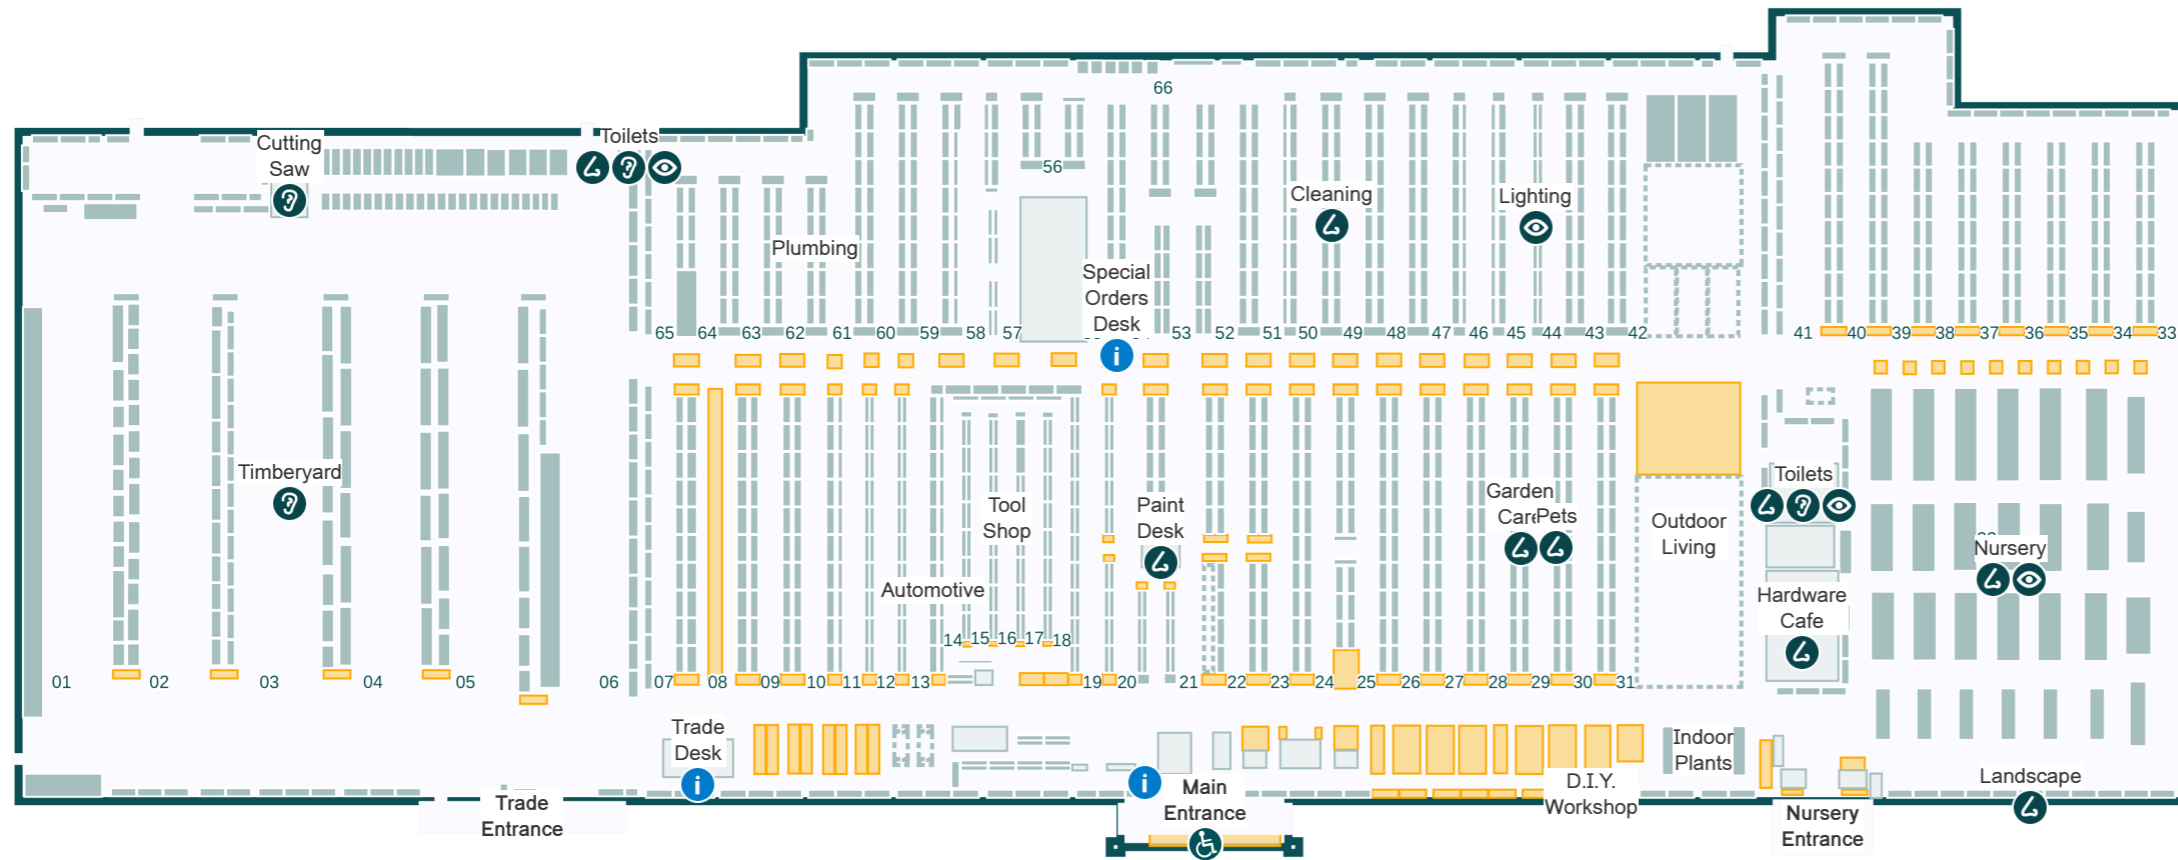

Key

-  Service areas
-  Brighter lights
-  Louder sounds
-  Stronger smells
-  On request

Store Directory

Department	Aisle
Automotive	13
BBQs	31 & 42
Bathroom	57-60
Building Supplies	7
Cleaning	49-50 & 66
Cutting Saw	Refer to map
D.I.Y. Workshop	Refer to map
Doors	65
Electrical	46
Flooring	52-54 & 66
Garage Organisation	47 & 66
Garden Care	28-29
Garden Decor	41
Garden Tools	26
Hardware & Fixings	10-13
Hardware Cafe	Refer to map
Indoor Plants	Refer to map
Indoor Timber	8
Kitchen & Laundry	55-56 & 66
Ladders	9
Landscape	Refer to map
Lighting	44-45 & 66
Nursery	Refer to map
Outdoor Living	30-31, 43 & 66
Paint	20-23
Paint Accessories	19-20
Paint Desk	Refer to map
Pets	29
Plumbing	61-62 & 65-66
Power Garden	24-25
Special Orders Desk	Refer to map
Steel	63-64
Storage	48 & 66
Timberyard	Refer to map
Toilets	Refer to map
Tool Shop	14-18
Trade Desk	Refer to map
Watering	27
Window Furnishings	51