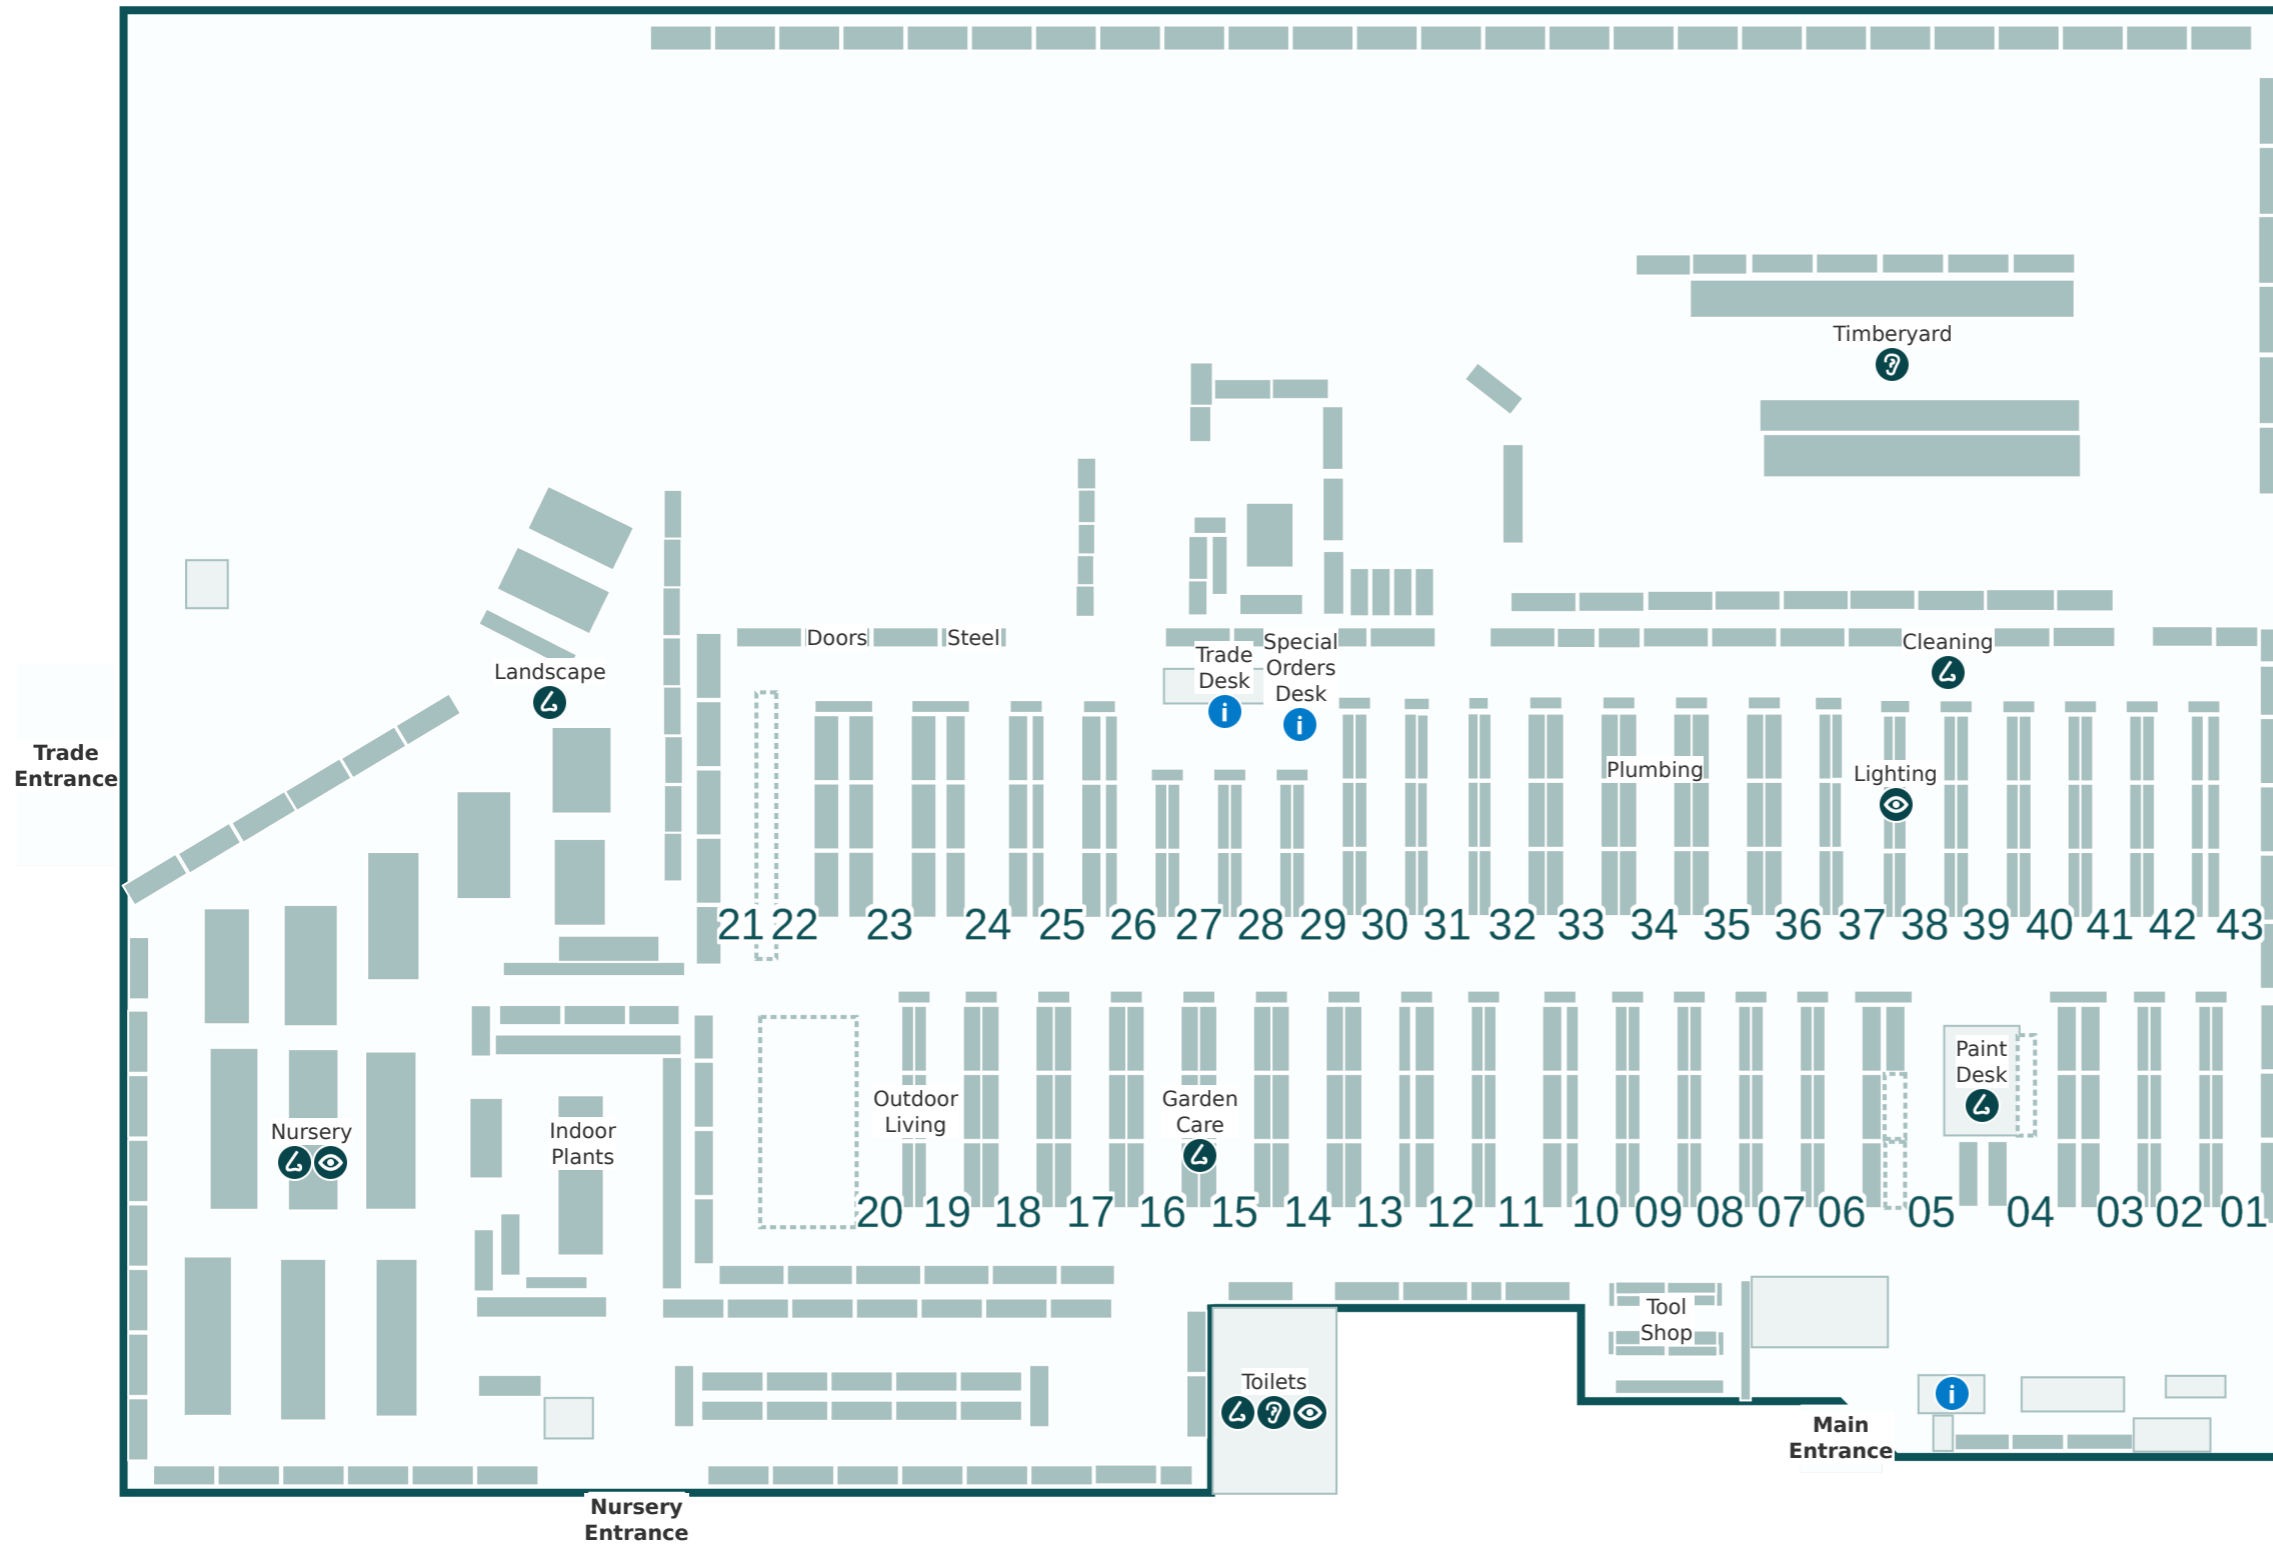

Key

- i Service areas
- ? Louder sounds
- 👁 Brighter lights
- 👂 Stronger smells

Store Directory

Department	Aisle
BBQs	20
Bathroom	34
Building Supplies	24-26
Cleaning	39
Doors	Refer to map
Electrical	35-38
Flooring	1 & 43
Garage Organisation	43
Garden Care	15-16 & 20
Garden Decor	17
Garden Tools	12 & 45
Hardware & Fixings	26-32
Indoor Plants	Refer to map
Indoor Timber	22-23
Kitchen & Laundry	32 & 40
Ladders	24
Landscape	Refer to map
Lighting	37-38
Nursery	Refer to map
Outdoor Living	18-20, 44 & 46
Paint	2-6 & 39
Paint Accessories	4 & 6-7
Paint Desk	Refer to map
Plumbing	33-35
Power Garden	11 & 33
Special Orders Desk	Refer to map
Steel	Refer to map
Storage	40-43
Timberyard	Refer to map
Toilets	Refer to map
Tool Shop	7-10
Trade Desk	Refer to map
Watering	13-14