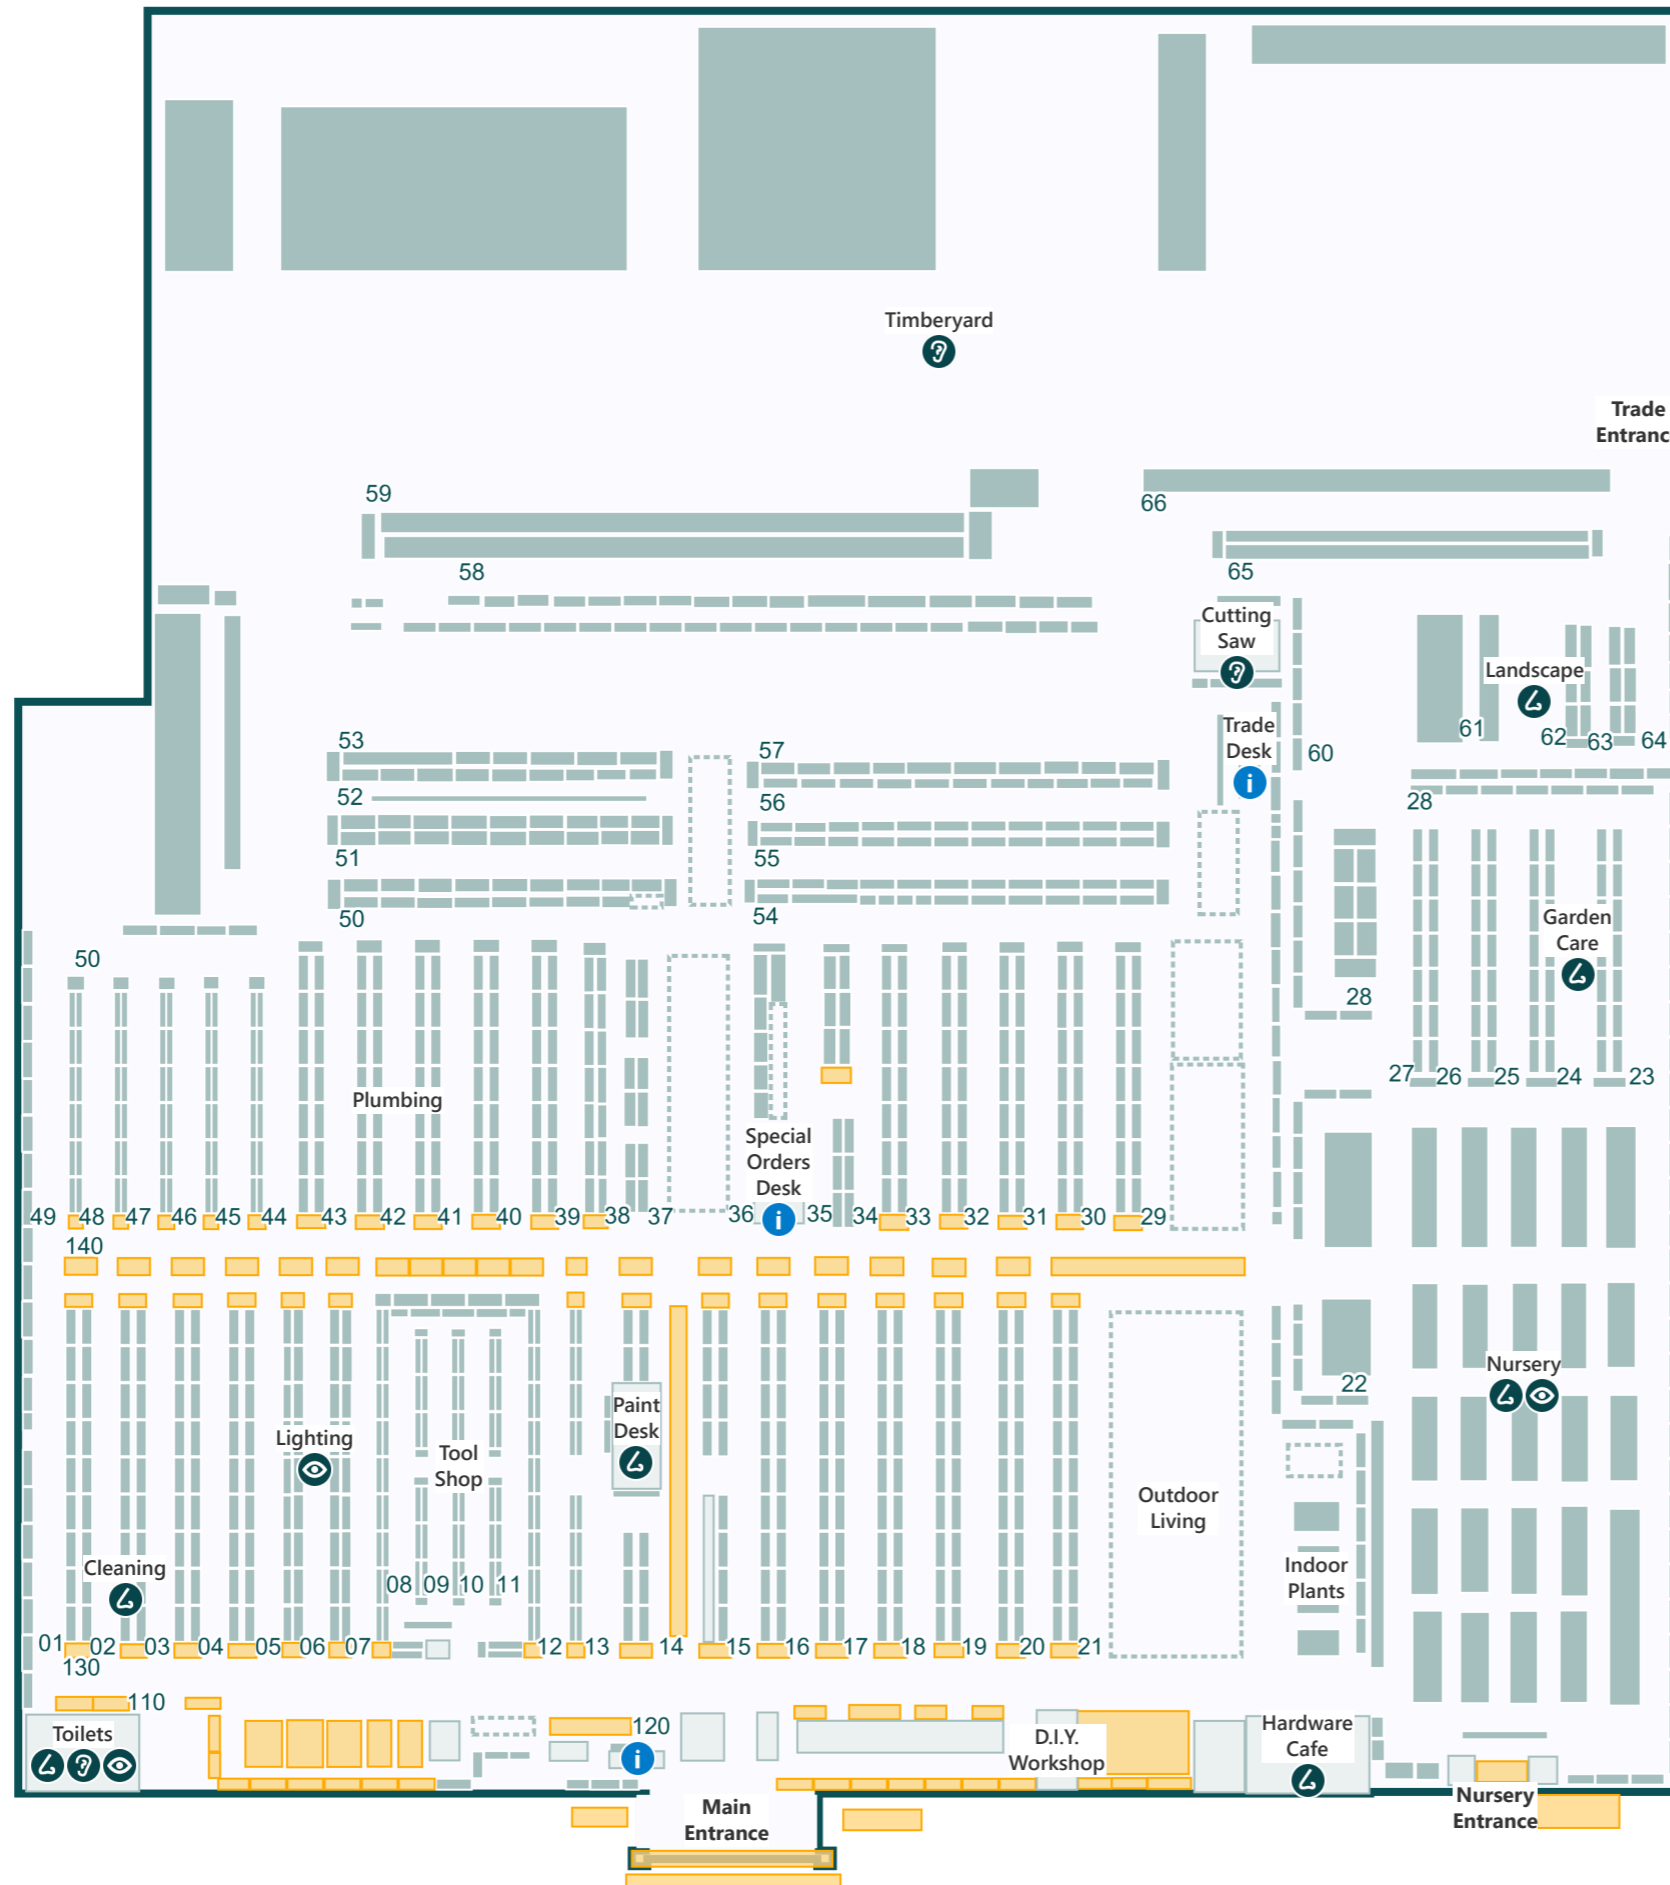

Key

- i Service areas
- ? Louder sounds
- 👁 Brighter lights
- 👂 Stronger smells

Store Directory

Department	Aisle
BBQs	29
Bathroom	37-39 & 50
Building Supplies	29, 51-53 & 55-57
Cleaning	2-4
Cutting Saw	Refer to map
D.I.Y. Workshop	Refer to map
Doors	56
Electrical	7
Flooring	33-35 & 54
Garage Organisation	1 & 49
Garden Care	19-20 & 23-25
Garden Decor	21-23, 31-32 & 54
Garden Tools	17 & 19
Hardware & Fixings	43-50
Hardware Cafe	Refer to map
Indoor Plants	Refer to map
Indoor Timber	52
Kitchen & Laundry	36, 40 & 50
Ladders	25, 44 & 50-51
Landscape	Refer to map
Lighting	5-6
Nursery	Refer to map
Outdoor Living	21-22, 27-30 & 54
Paint	12-15
Paint Accessories	12-13
Paint Desk	Refer to map
Plumbing	41-42 & 50
Power Garden	16
Special Orders Desk	Refer to map
Steel	51
Storage	1-2
Timberyard	Refer to map
Toilets	Refer to map
Tool Shop	8-11
Trade Desk	Refer to map
Watering	18
Window Furnishings	4