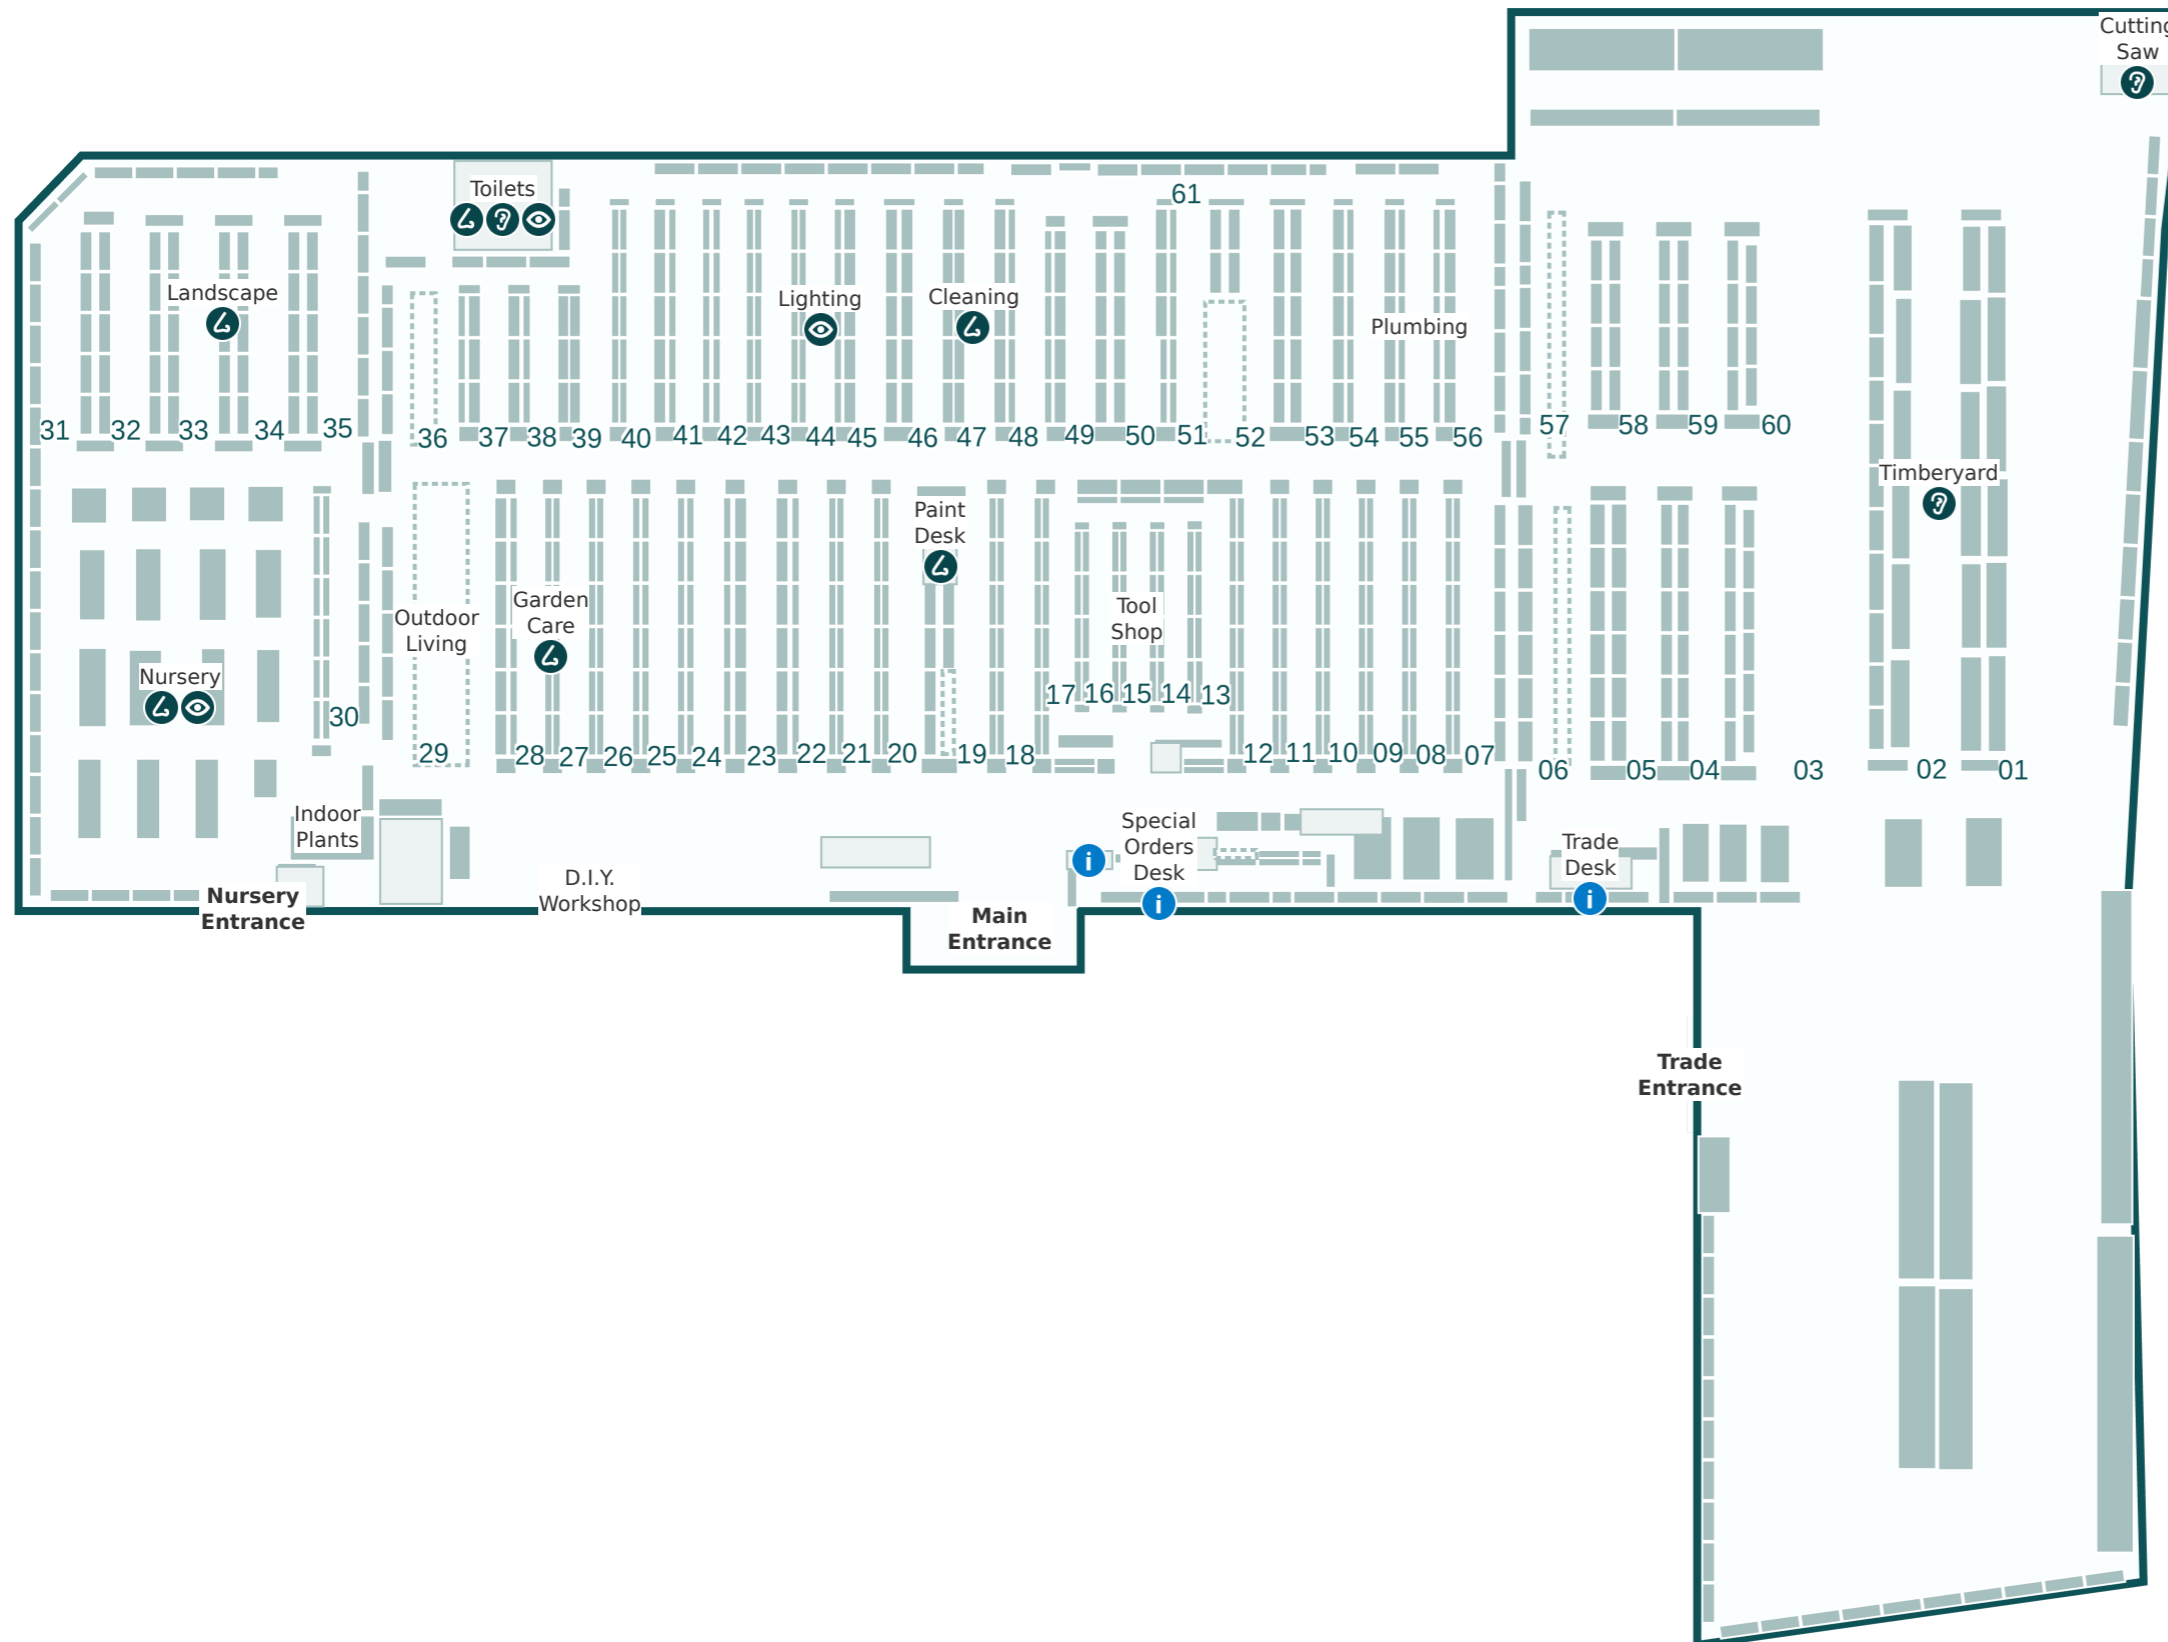

**Key**

- i Service areas
- ? Louder sounds
- ⦿ Brighter lights
- ⤵ Stronger smells

**Store Directory**

Department	Aisle
BBQs	36
Bathroom	51, 53-54 & 61
Building Supplies	3-5, 11-12, 57 & 60
Cleaning	47 & 61
Cutting Saw	Refer to map
D.I.Y. Workshop	Refer to map
Doors	57
Electrical	42-43
Flooring	49-50 & 61
Garage Organisation	45
Garden Care	27-28
Garden Decor	30
Garden Tools	24-25
Hardware & Fixings	7-10
Indoor Plants	Refer to map
Indoor Timber	22
Kitchen & Laundry	51-52, 54 & 61
Ladders	58
Landscape	Refer to map
Lighting	44
Nursery	Refer to map
Outdoor Living	29, 36-37, 39 & 61
Paint	19 & 21
Paint Accessories	18-20 & 57
Paint Desk	Refer to map
Plumbing	55-56
Power Garden	23
Special Orders Desk	Refer to map
Steel	59
Storage	46 & 61
Timberyard	Refer to map
Toilets	Refer to map
Tool Shop	13-17
Trade Desk	Refer to map
Watering	26
Window Furnishings	48