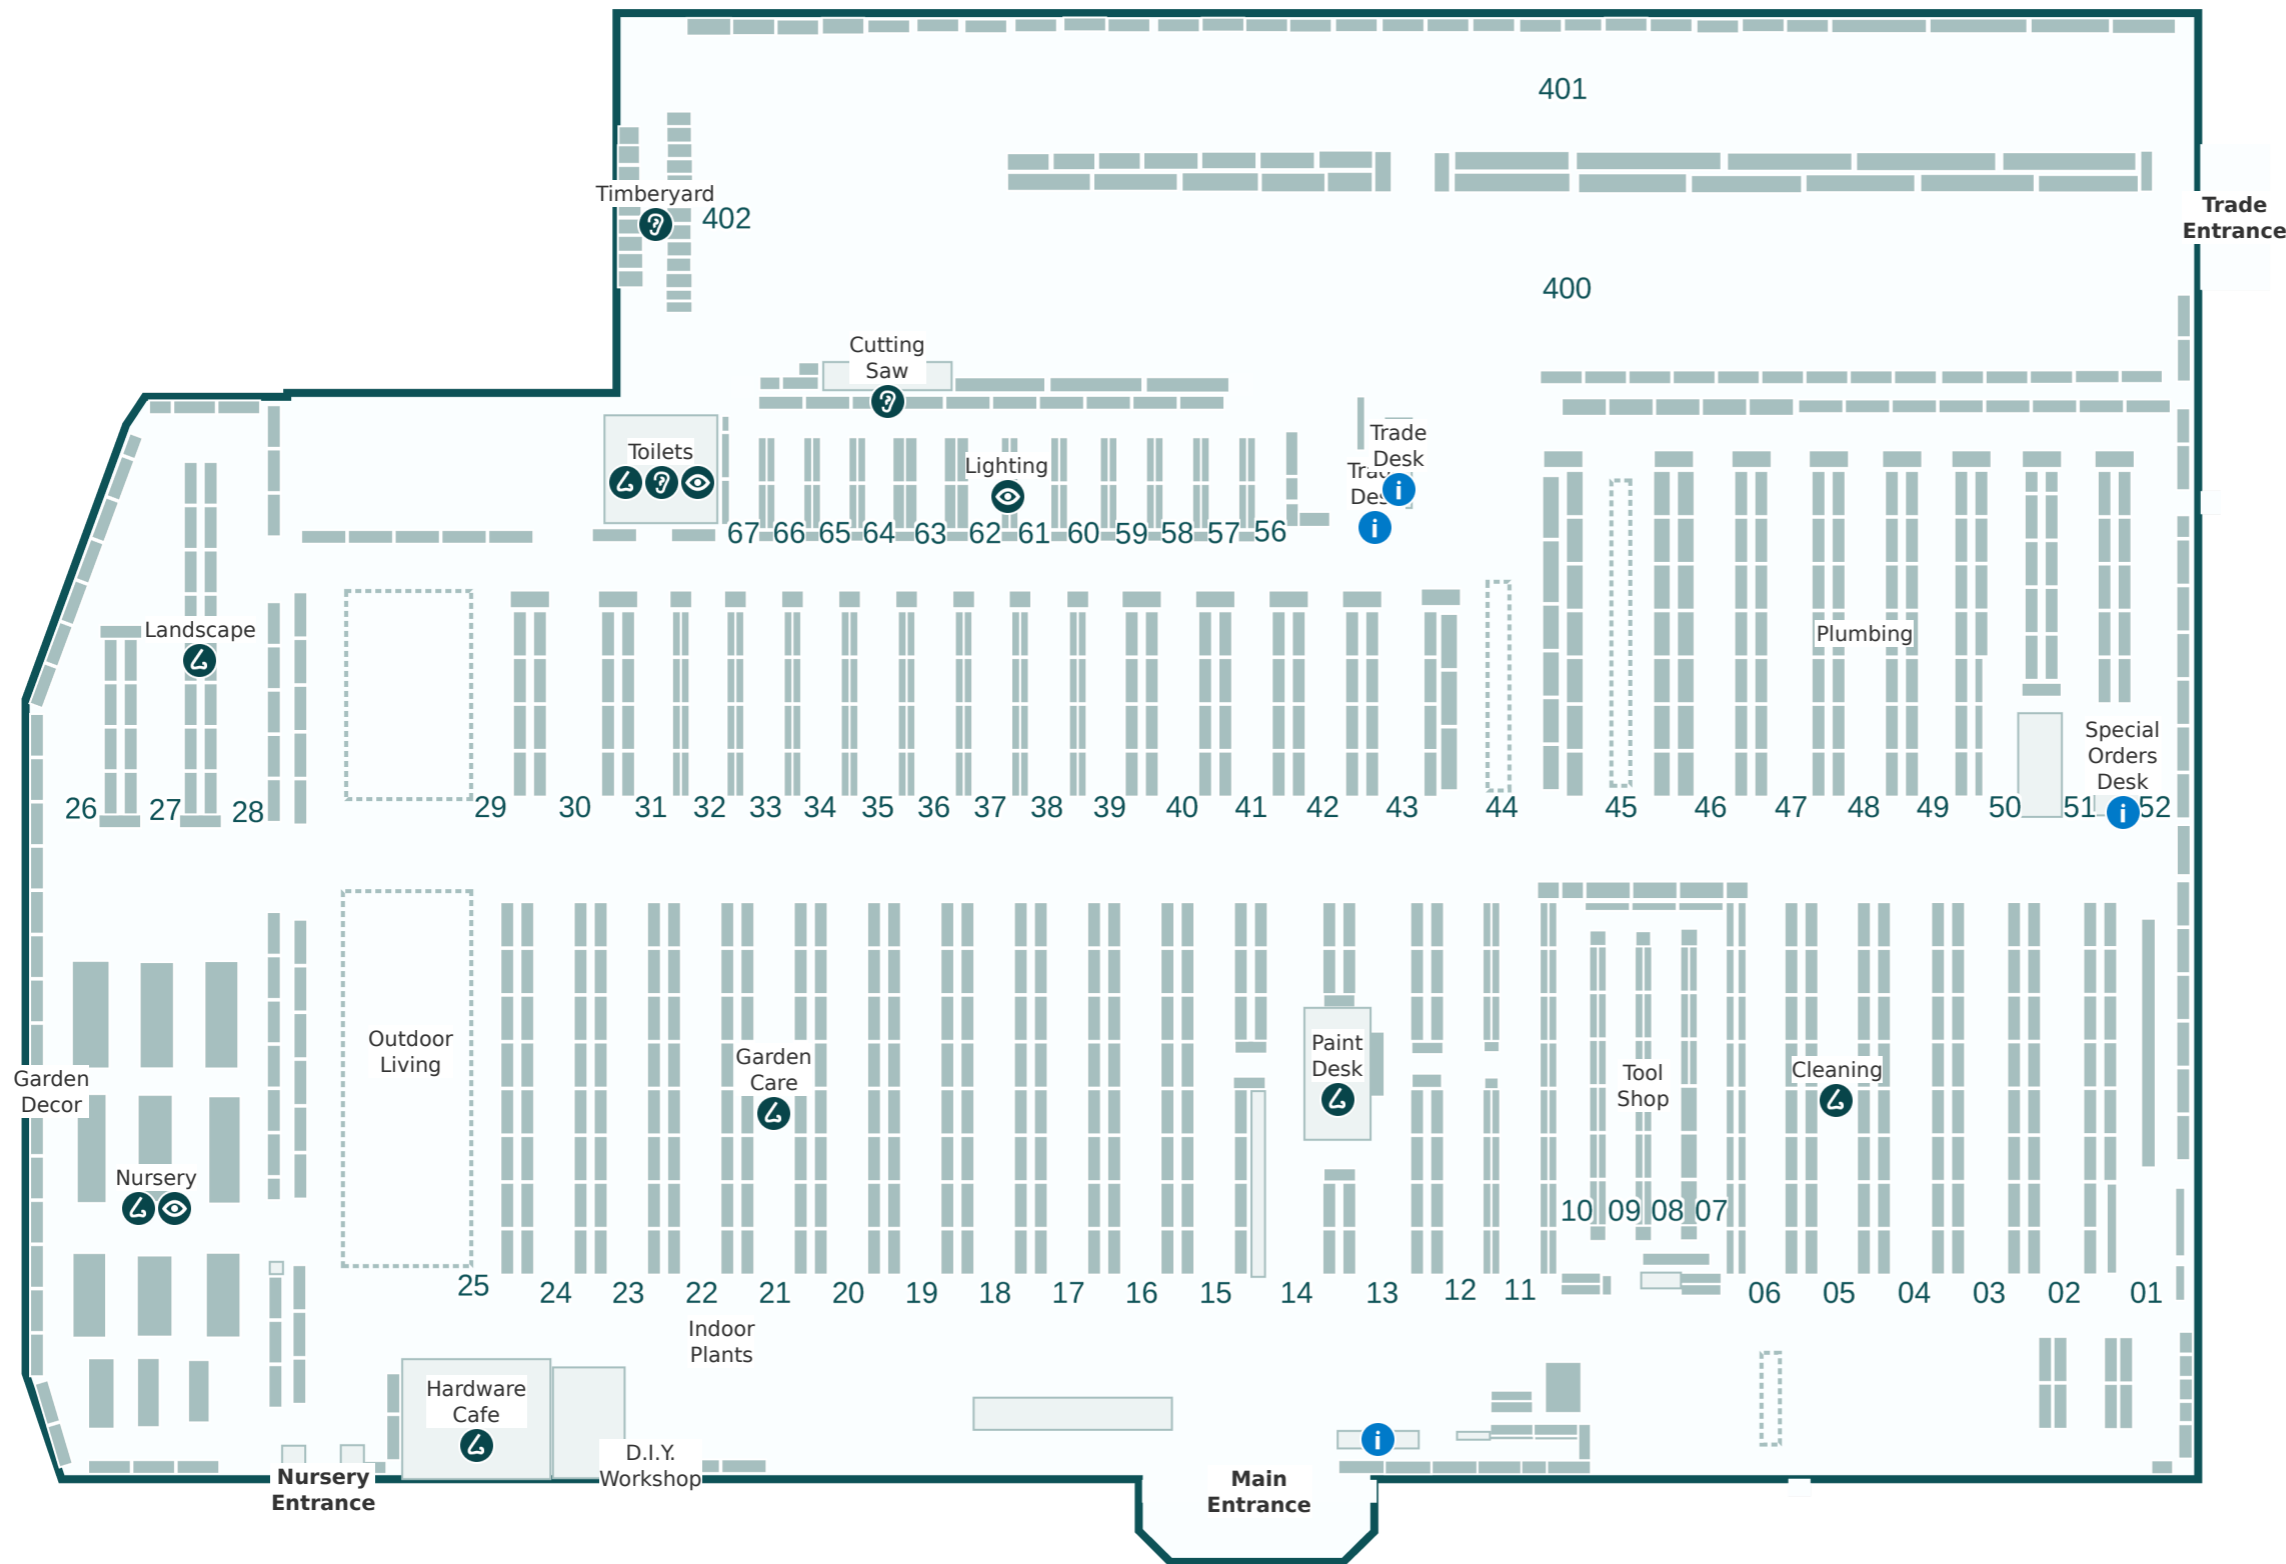

Key

- i Service areas
- ? Louder sounds
- 👁 Brighter lights
- 👂 Stronger smells

Store Directory

Department	Aisle
BBQs	29
Bathroom	49-50
Building Supplies	41-44 & 55-56
Cleaning	5-6
Cutting Saw	Refer to map
D.I.Y. Workshop	Refer to map
Doors	47
Electrical	56-59
Flooring	1-2
Garage Organisation	3
Garden Care	20-22
Garden Decor	Refer to map
Garden Tools	17-18
Hardware & Fixings	31-39
Hardware Cafe	Refer to map
Indoor Plants	Refer to map
Indoor Timber	45-46
Kitchen & Laundry	51
Ladders	46
Landscape	Refer to map
Lighting	59-67
Nursery	Refer to map
Outdoor Living	23-25 & 30
Paint	11-15
Paint Accessories	11-13
Paint Desk	Refer to map
Plumbing	48
Power Garden	16
Special Orders Desk	Refer to map
Steel	40
Storage	3-4
Timberyard	Refer to map
Toilets	Refer to map
Tool Shop	7-10
Trade Desk	Refer to map
Watering	19
Window Furnishings	52