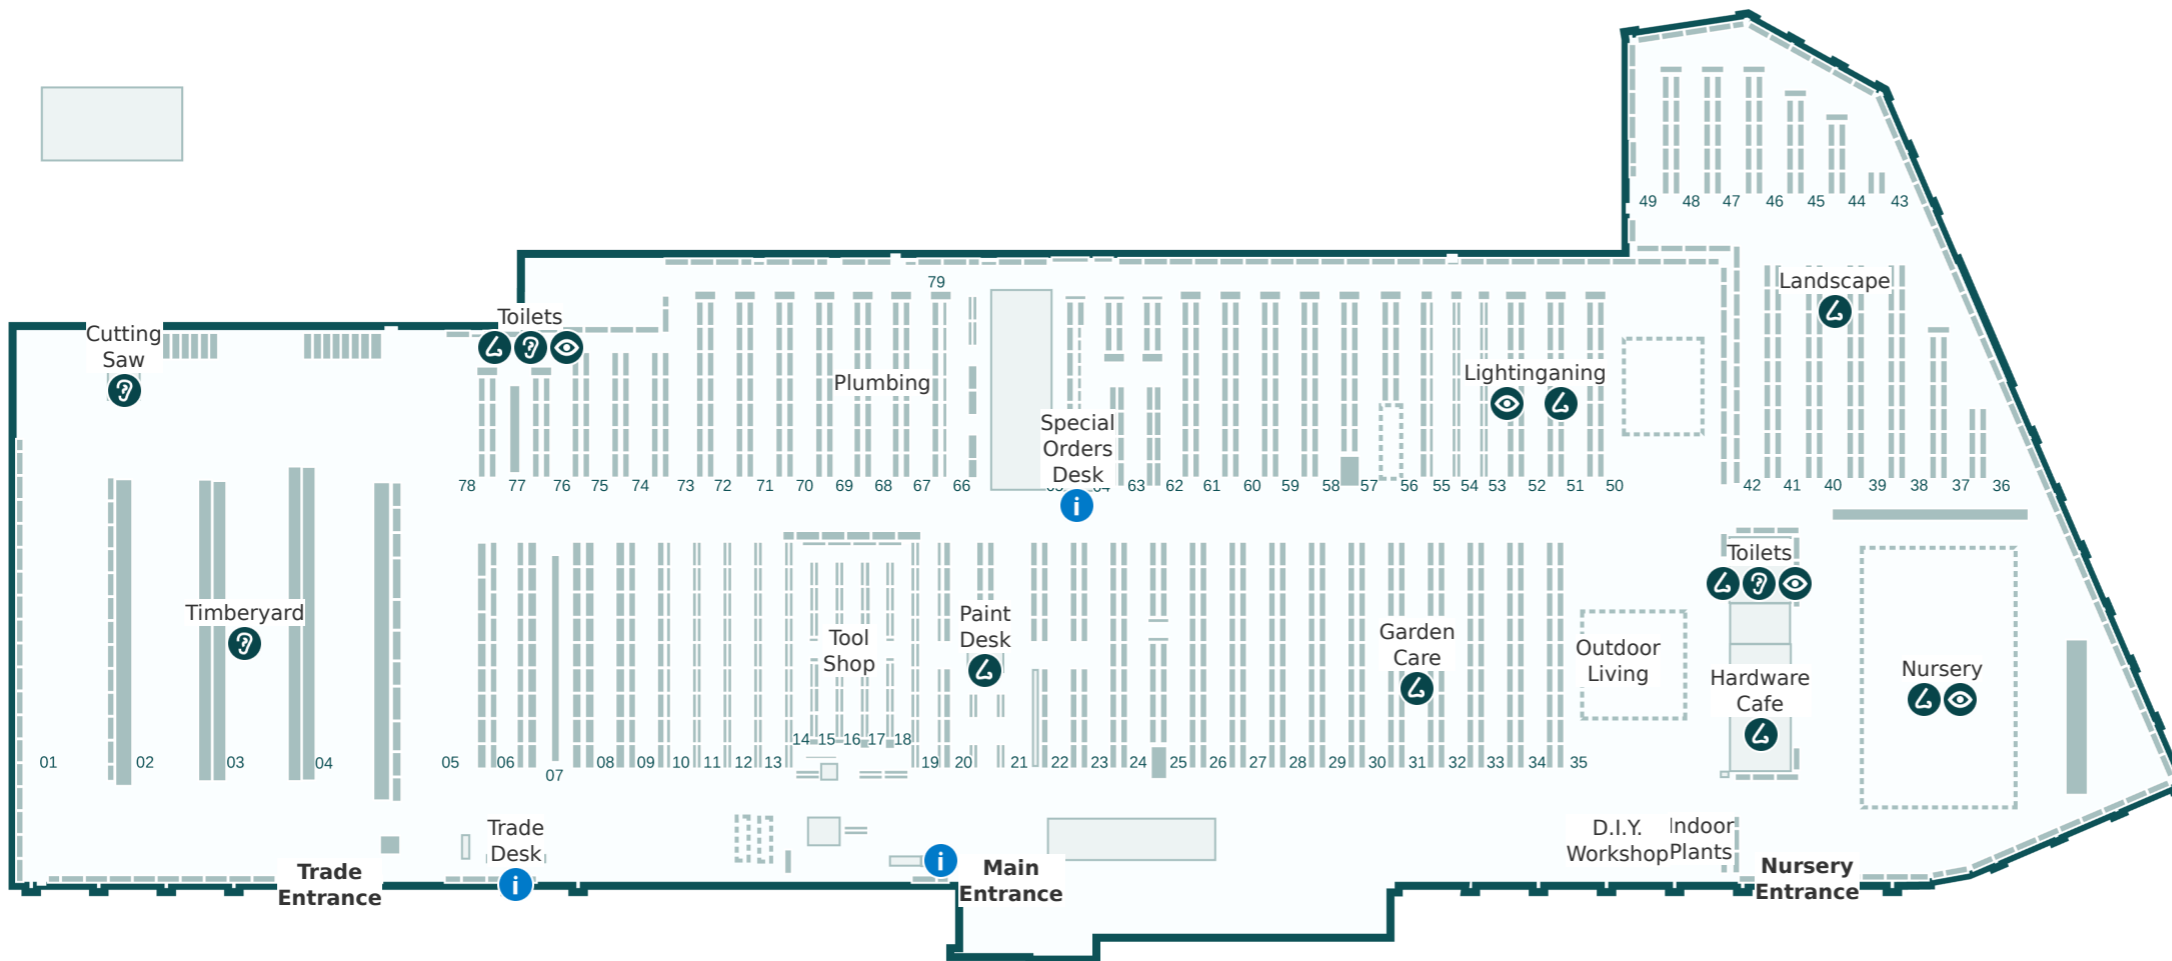

**Key**

- i Service areas
- 👁 Brighter lights
- 🔊 Louder sounds
- 👃 Stronger smells

**Store Directory**

Department	Aisle
BBQs	50
Bathroom	66 & 70
Building Supplies	1, 5-6, 9, 74-75 & 78
Cleaning	51-52
Cutting Saw	Refer to map
D.I.Y. Workshop	Refer to map
Doors	76-77
Electrical	54-55
Flooring	61-64
Garage Organisation	59
Garden Care	30-32
Garden Decor	29-30 & 32
Garden Tools	26
Hardware & Fixings	10-13
Hardware Cafe	Refer to map
Indoor Plants	Refer to map
Indoor Timber	7-8
Kitchen & Laundry	65
Ladders	9
Landscape	Refer to map
Lighting	53
Nursery	Refer to map
Outdoor Living	33-35 & 50
Paint	20-23
Paint Accessories	19-21
Paint Desk	Refer to map
Plumbing	66-72
Power Garden	24-25
Special Orders Desk	Refer to map
Steel	8
Storage	56-58 & 73
Timberyard	Refer to map
Toilets	Refer to map
Tool Shop	14-18
Trade Desk	Refer to map
Watering	27-28
Window Furnishings	60