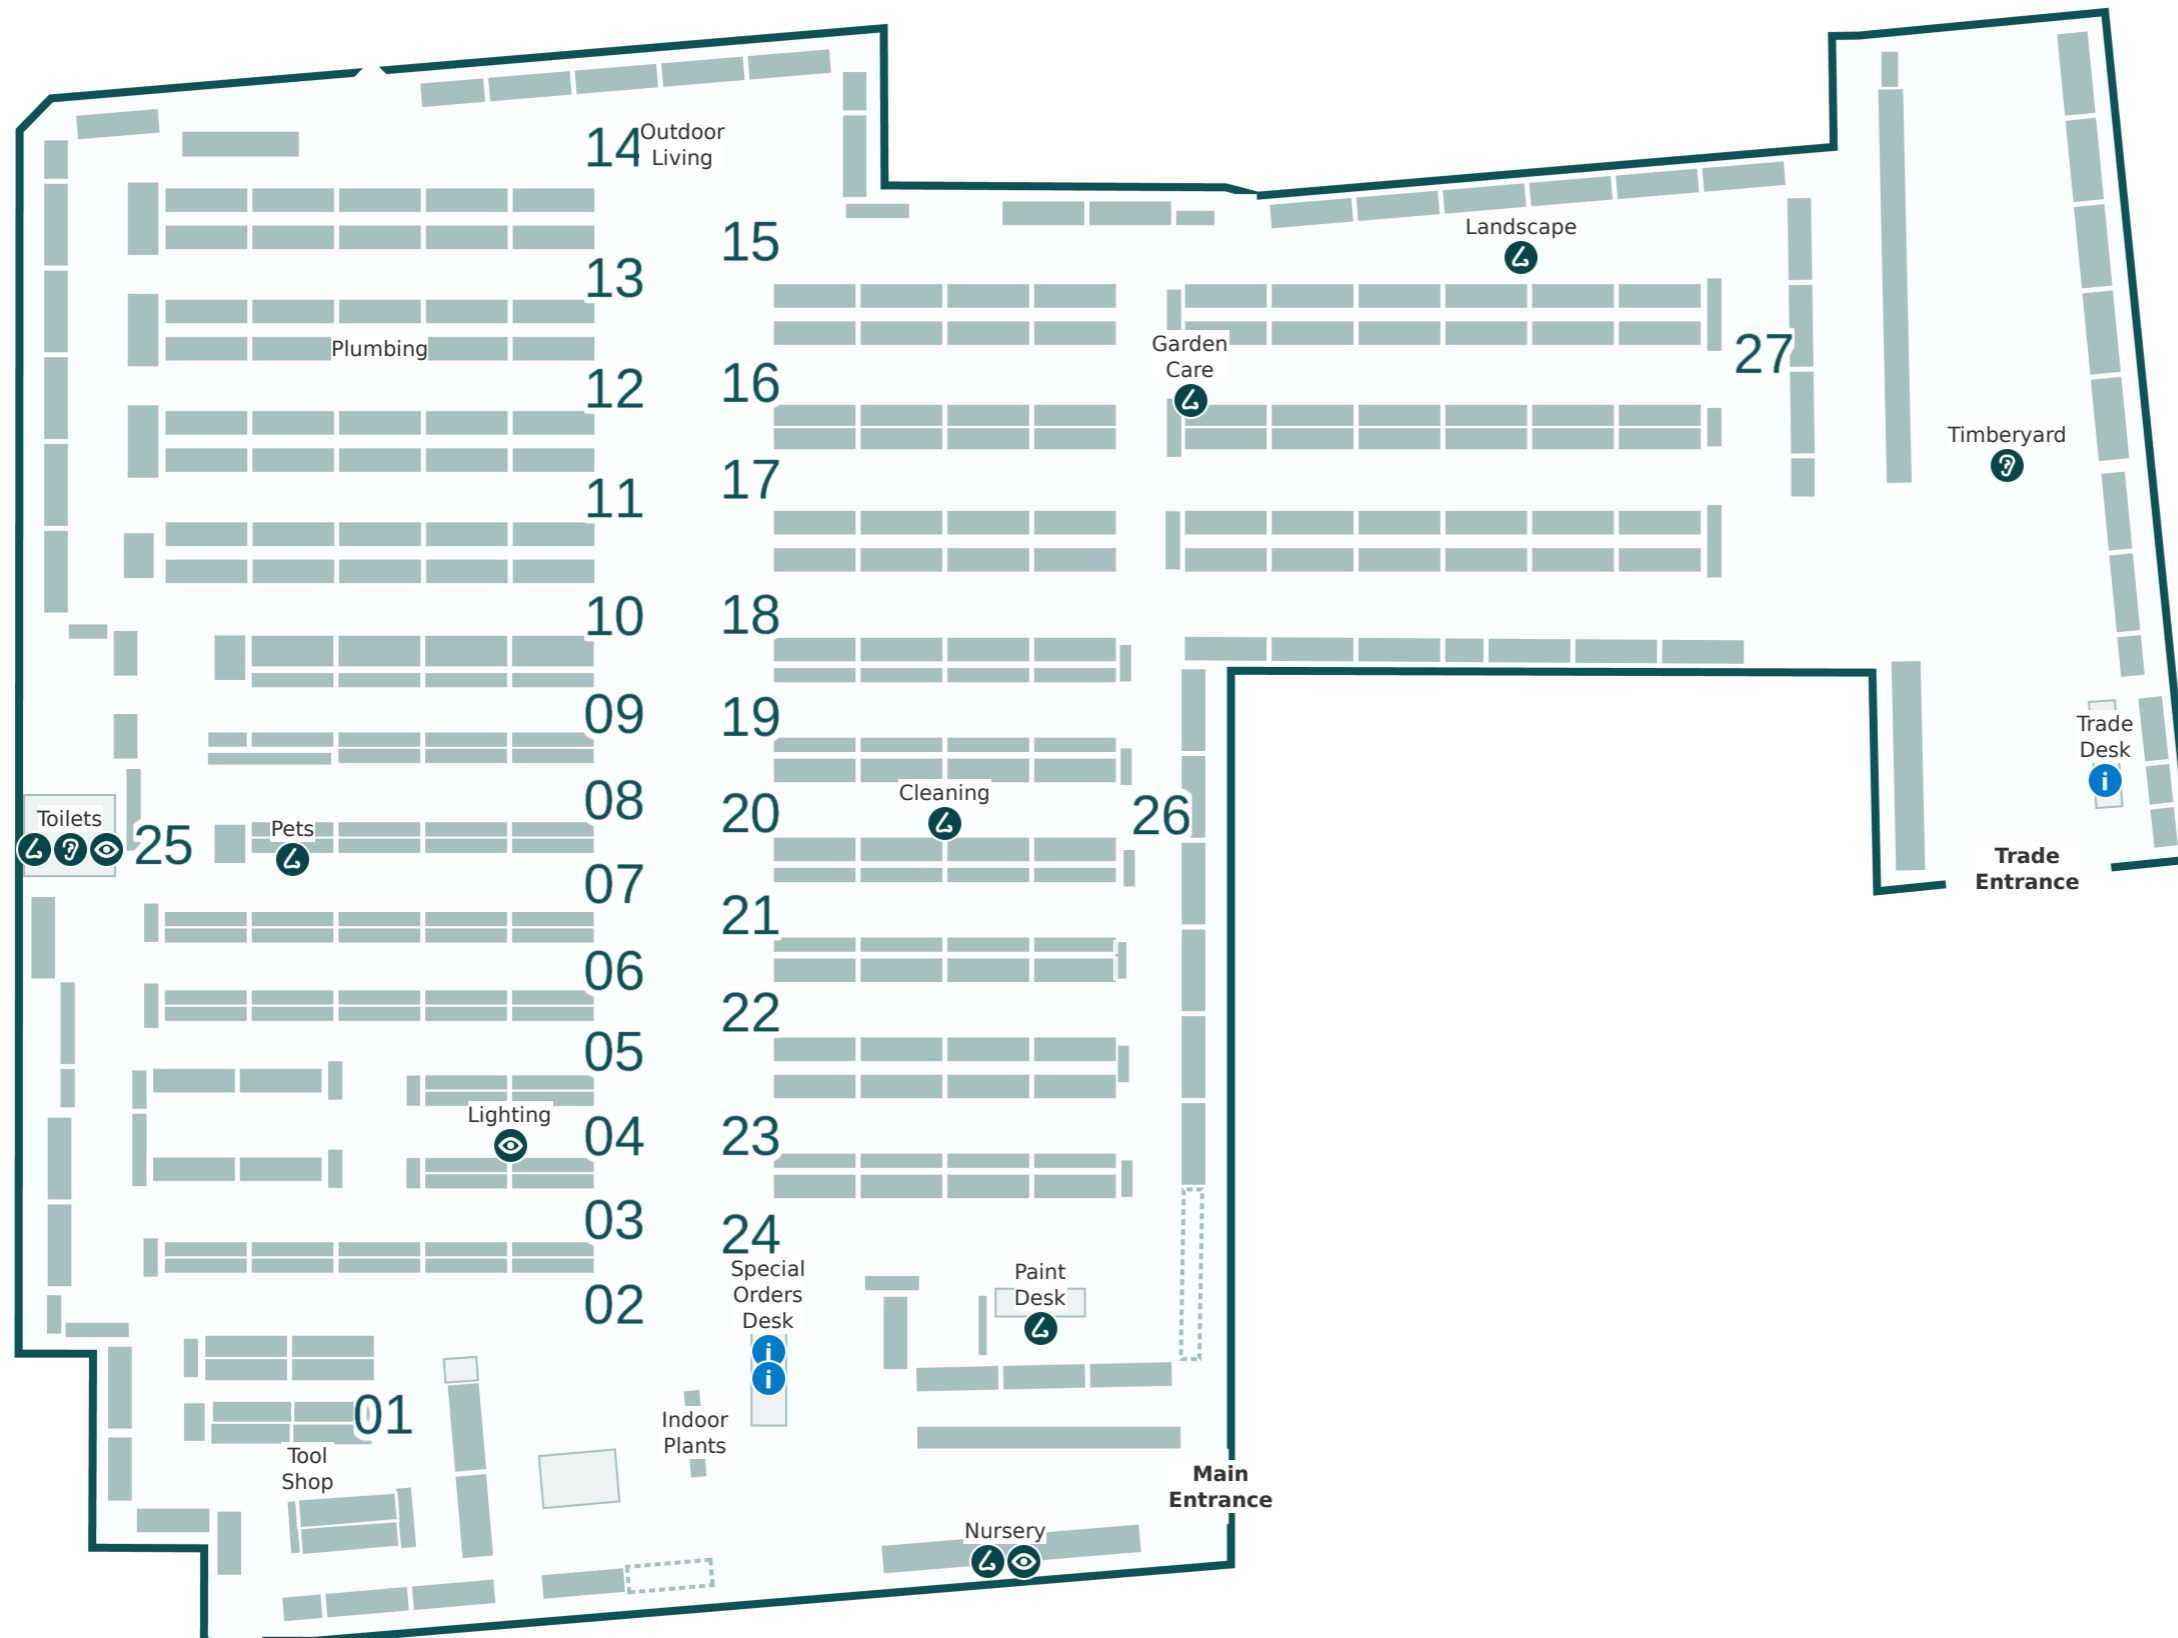

**Key**

- i Service areas
- ?  Louder sounds
- 👁 Brighter lights
- 👂 Stronger smells

**Store Directory**

Department	Aisle
BBQs	14
Bathroom	13-14 & 25
Building Supplies	10-11 & 25
Cleaning	3, 18, 20 & 26
Doors	11
Electrical	3-5 & 25
Flooring	19
Garage Organisation	19
Garden Care	16
Garden Decor	16-17
Garden Tools	18
Hardware & Fixings	5-9 & 25
Indoor Plants	Refer to map
Indoor Timber	10-11
Kitchen & Laundry	25
Ladders	11
Landscape	Refer to map
Lighting	4
Nursery	Refer to map
Outdoor Living	14-16, 25 & 27
Paint	22-24 & 26
Paint Accessories	21-23
Paint Desk	Refer to map
Pets	7
Plumbing	12-13 & 27
Power Garden	18
Special Orders Desk	Refer to map
Steel	10
Storage	20
Timberyard	Refer to map
Toilets	Refer to map
Tool Shop	1-3, 25 & 36
Trade Desk	Refer to map
Watering	17
Window Furnishings	19-21