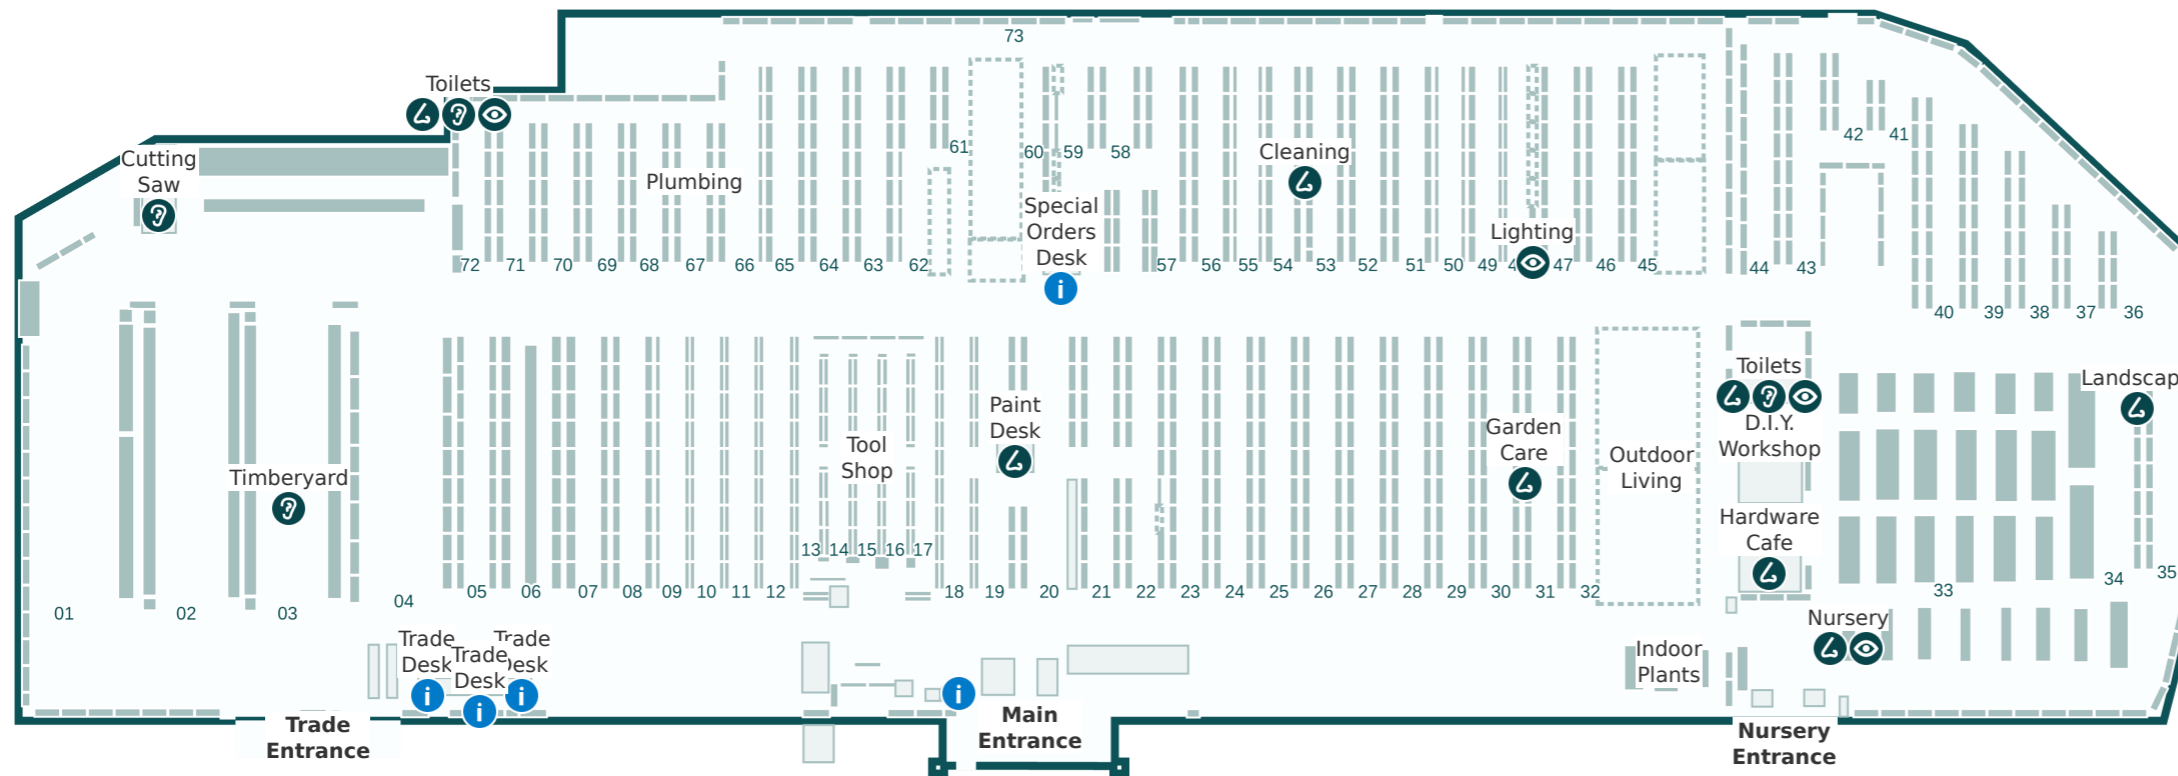

**Key**

- i Service areas
- ? Louder sounds
- 👁 Brighter lights
- 👂 Stronger smells

**Store Directory**

Department	Aisle
BBQs	45 & 73
Bathroom	63-65
Building Supplies	1, 5, 69-70 & 72
Cleaning	53-54
Cutting Saw	Refer to map
D.I.Y. Workshop	Refer to map
Doors	70-73
Electrical	48-50 & 73
Flooring	56-59 & 73
Garage Organisation	52
Garden Care	30-31 & 47
Garden Decor	25, 27-30, 32, 46-47 & 73
Garden Tools	24-25
Hardware & Fixings	9-12
Hardware Cafe	Refer to map
Indoor Plants	Refer to map
Indoor Timber	6-7
Kitchen & Laundry	60-61 & 73
Ladders	7
Landscape	Refer to map
Lighting	48
Nursery	Refer to map
Outdoor Living	32
Paint	19-22
Paint Accessories	18-19
Paint Desk	Refer to map
Plumbing	62, 66-68 & 73
Power Garden	23
Special Orders Desk	Refer to map
Steel	1 & 8
Storage	51 & 73
Timberyard	Refer to map
Toilets	Refer to map
Tool Shop	13-17 & 39
Trade Desk	Refer to map
Watering	26-27
Window Furnishings	55 & 73