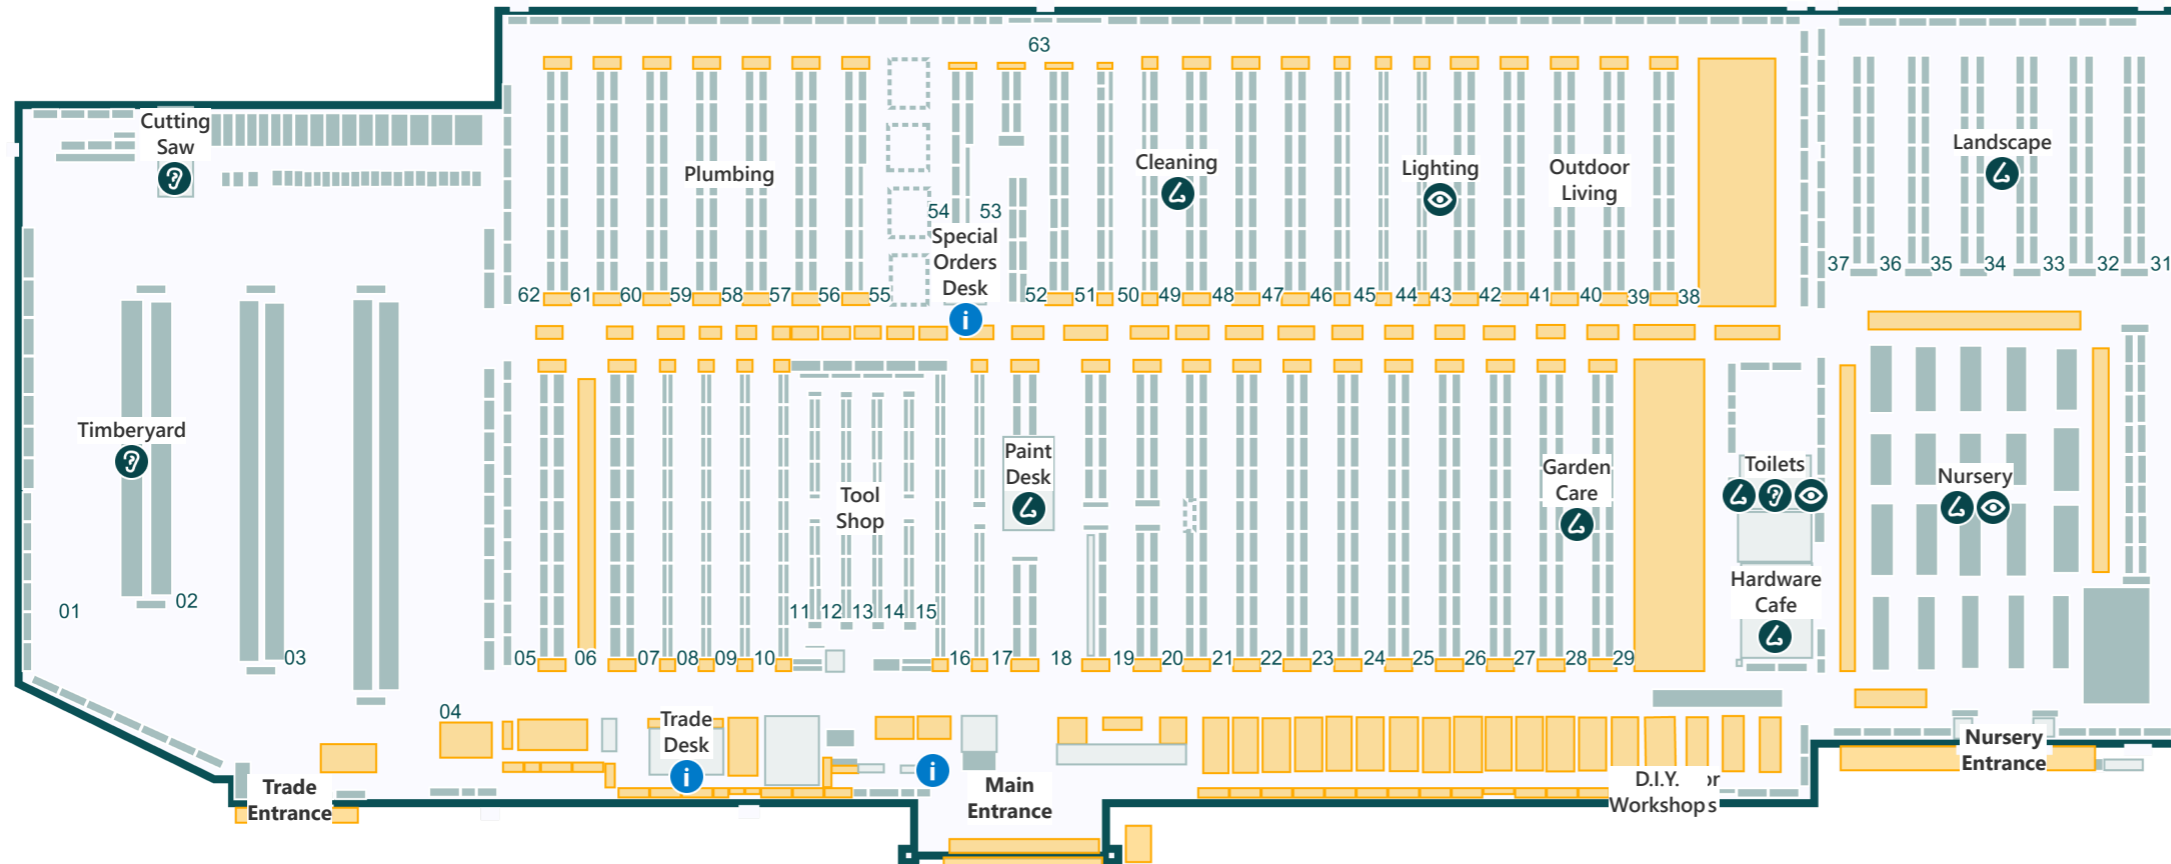

**Key**

- i Service areas
- 👁 Brighter lights
- ? Louder sounds
- 👂 Stronger smells

**Store Directory**

Department	Aisle
BBQs	38 & 63
Bathroom	54-57 & 59
Building Supplies	5 & 60
Cleaning	49
Cutting Saw	Refer to map
D.I.Y. Workshop	Refer to map
Doors	62-63
Electrical	45 & 63
Flooring	51-53 & 63
Garage Organisation	47
Garden Care	24 & 27-28
Garden Decor	26-27 & 29
Garden Tools	22-23
Hardware & Fixings	7-10
Hardware Cafe	Refer to map
Indoor Plants	Refer to map
Indoor Timber	6
Kitchen & Laundry	55 & 63
Ladders	7
Landscape	Refer to map
Lighting	43-44
Nursery	Refer to map
Outdoor Living	29, 38-41 & 63
Paint	17-20
Paint Accessories	16-17
Paint Desk	Refer to map
Plumbing	58
Power Garden	21
Special Orders Desk	Refer to map
Steel	61
Storage	46, 48 & 63
Timberyard	Refer to map
Toilets	Refer to map
Tool Shop	11-15
Trade Desk	Refer to map
Watering	24-25
Window Furnishings	50 & 63