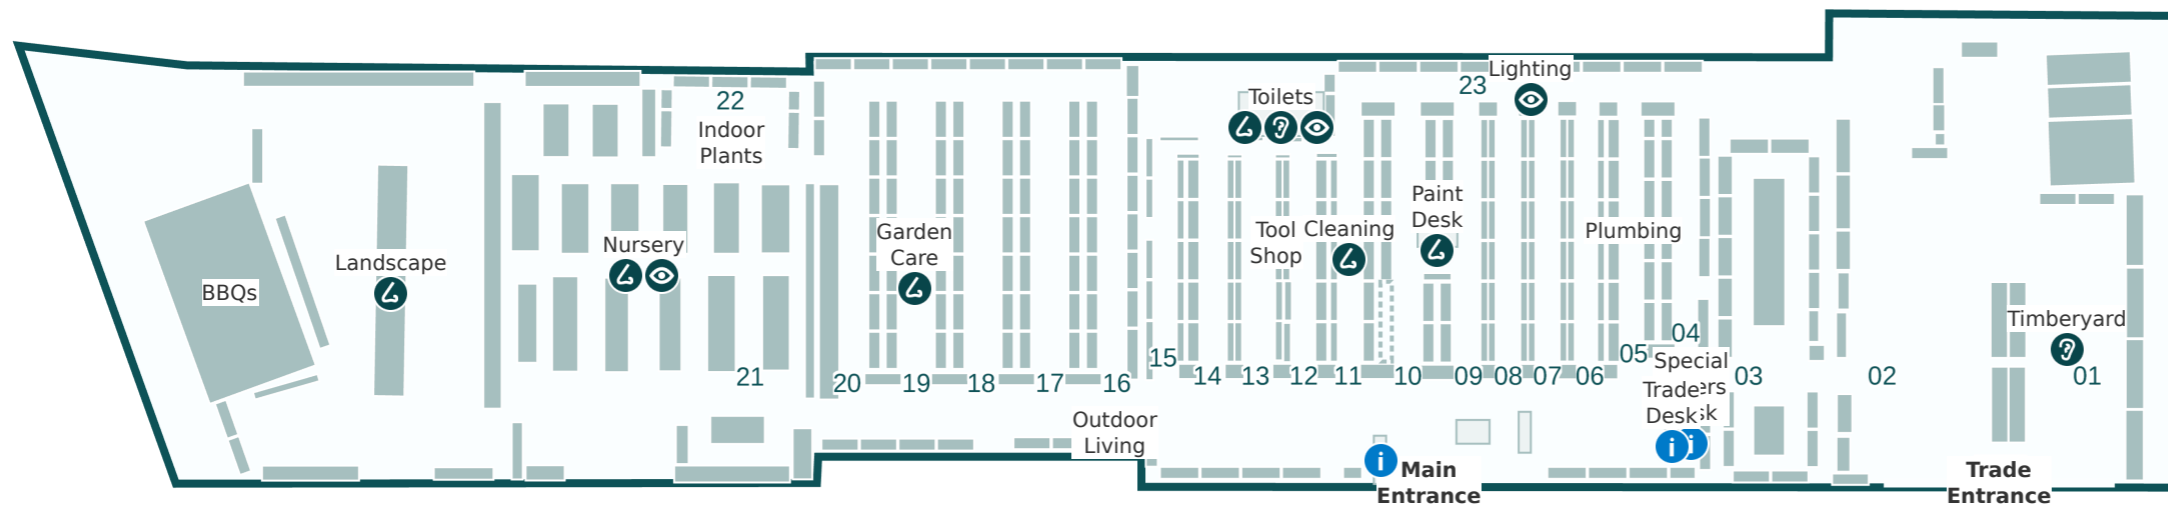

Key

-  Service areas
-  Brighter lights
-  Louder sounds
-  Stronger smells

Store Directory

Department	Aisle
BBQs	Refer to map
Bathroom	5
Building Supplies	3-4, 6, 23 & 26
Cleaning	11 & 23
Doors	3
Electrical	8-9
Flooring	4 & 23
Garage Organisation	4
Garden Care	15-16, 18-19 & 22-24
Garden Decor	16, 20-22 & 25
Garden Tools	16
Hardware & Fixings	6-8, 11, 16 & 26
Indoor Plants	Refer to map
Indoor Timber	3
Kitchen & Laundry	23 & 26
Ladders	3
Landscape	Refer to map
Lighting	8 & 23
Nursery	Refer to map
Outdoor Living	16 & 22-24
Paint	9-10
Paint Accessories	9-11
Paint Desk	Refer to map
Plumbing	4-5
Power Garden	14
Special Orders Desk	Refer to map
Steel	3
Storage	11 & 23
Timberyard	Refer to map
Toilets	Refer to map
Tool Shop	12-14 & 23
Trade Desk	Refer to map
Watering	14 & 21
Window Furnishings	23