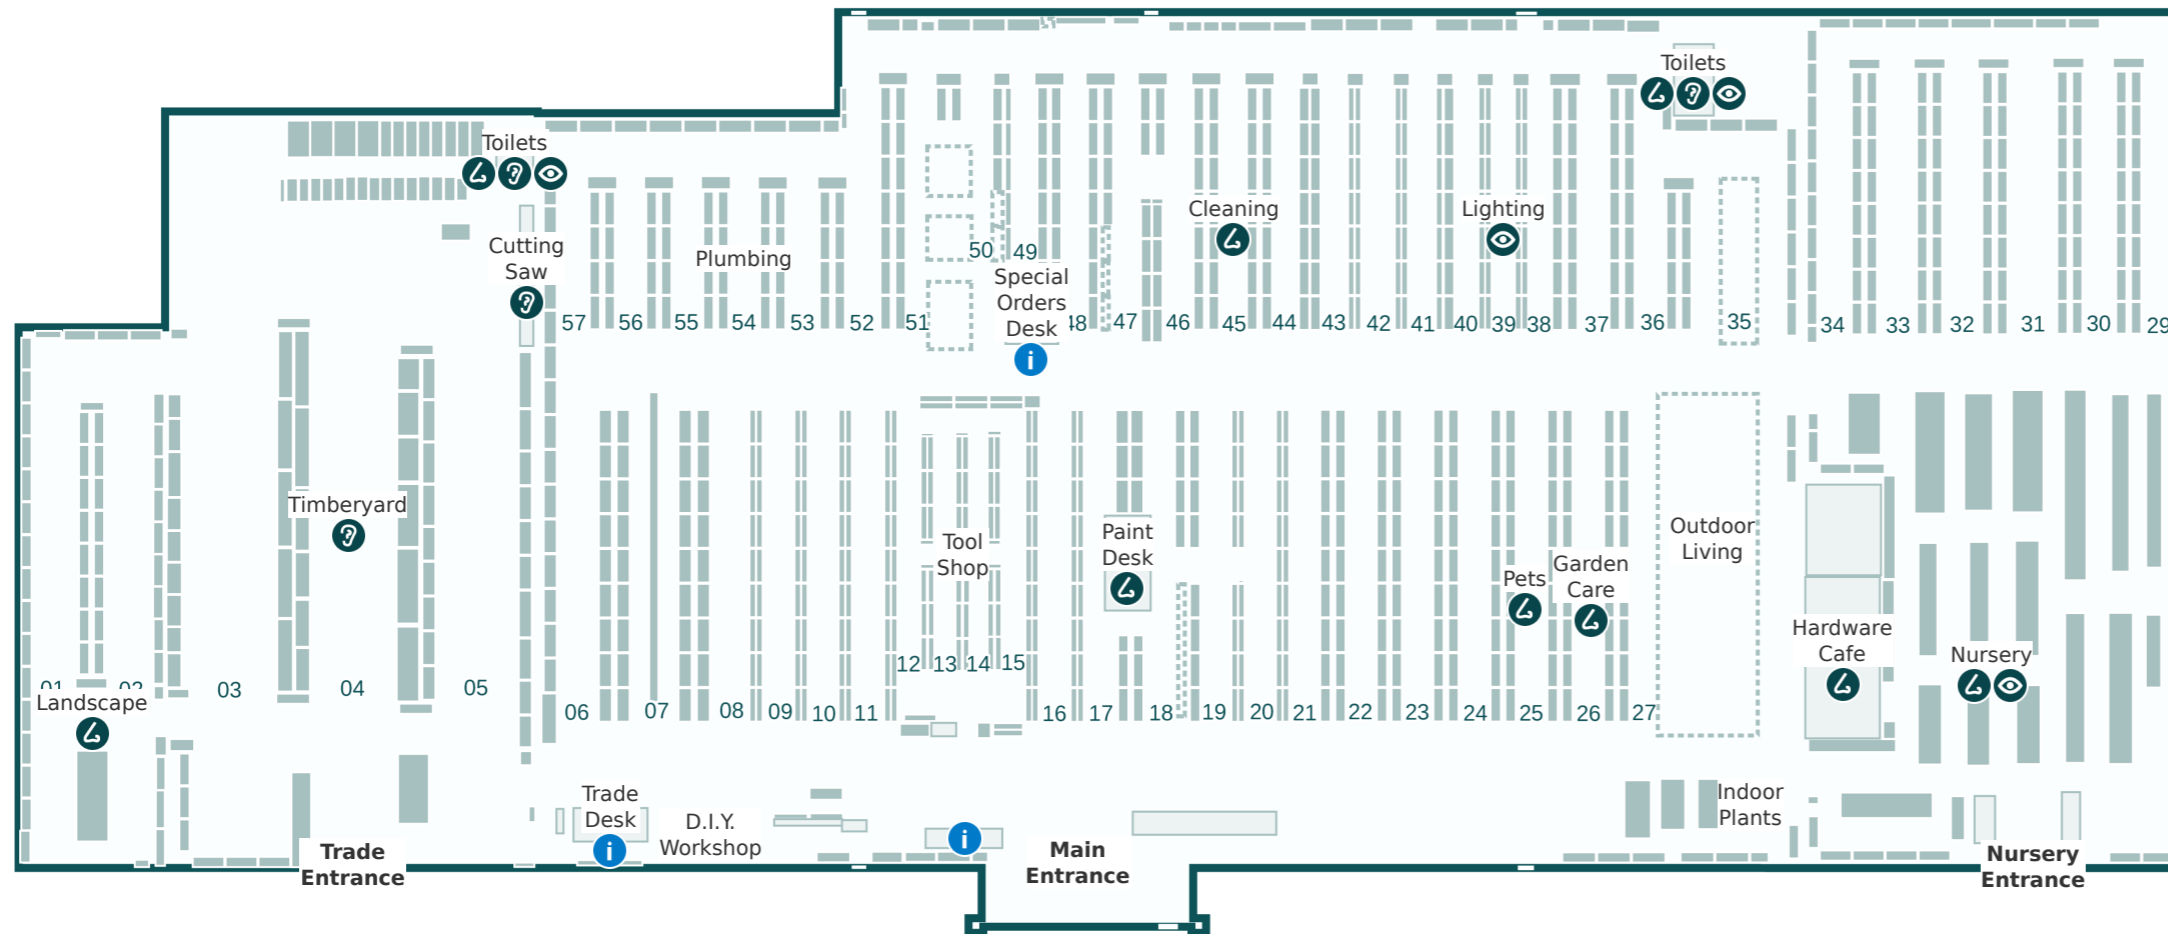

Key

- i Service areas
- ? Louder sounds
- 👁 Brighter lights
- 👃 Stronger smells

Store Directory

Department	Aisle
BBQs	35
Bathroom	50-52
Building Supplies	6, 8 & 57
Cleaning	21 & 44-45
Cutting Saw	Refer to map
D.I.Y. Workshop	Refer to map
Doors	55-56
Electrical	41
Flooring	46-48
Garage Organisation	42
Garden Care	26, 29 & 31-33
Garden Decor	25, 29-30 & 34
Garden Tools	23 & 33
Hardware & Fixings	8-11
Hardware Cafe	Refer to map
Indoor Plants	Refer to map
Indoor Timber	7-8
Kitchen & Laundry	49-51
Ladders	6
Landscape	Refer to map
Lighting	38-40
Nursery	Refer to map
Outdoor Living	10, 25, 27, 34 & 36-37
Paint	17-20
Paint Accessories	16-17
Paint Desk	Refer to map
Pets	25
Plumbing	53-54
Power Garden	22
Special Orders Desk	Refer to map
Steel	57
Storage	43
Timberyard	Refer to map
Toilets	Refer to map
Tool Shop	12-15
Trade Desk	Refer to map
Watering	24
Window Furnishings	21