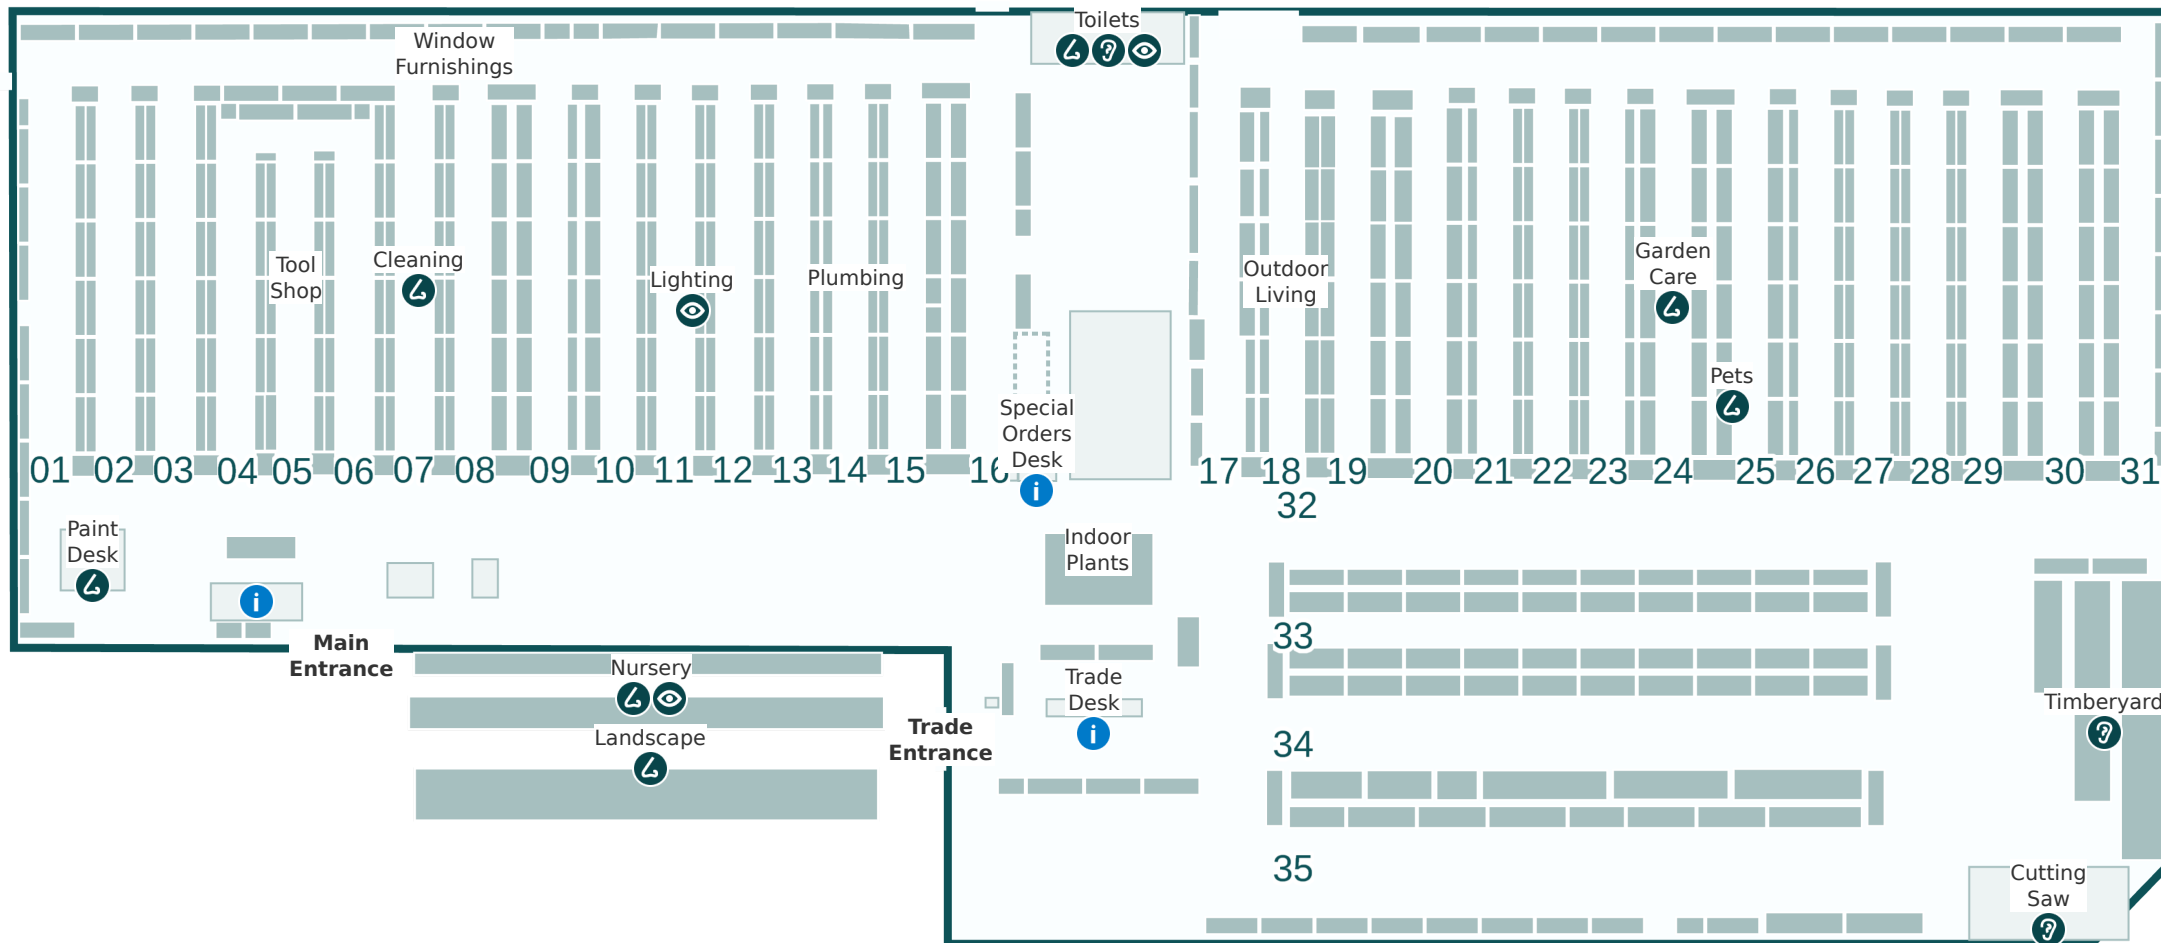

**Key**

- i Service areas
- 👁 Brighter lights
- 🔊 Louder sounds
- 👃 Stronger smells

**Store Directory**

Department	Aisle
BBQs	18
Bathroom	15
Building Supplies	30-32
Cleaning	7
Cutting Saw	Refer to map
Doors	31
Electrical	10-13
Flooring	10
Garage Organisation	9
Garden Care	24
Garden Decor	23 & 25
Garden Tools	21
Hardware & Fixings	26-29
Indoor Plants	Refer to map
Indoor Timber	33
Kitchen & Laundry	16
Ladders	32
Landscape	Refer to map
Lighting	11-12
Nursery	Refer to map
Outdoor Living	18-19
Paint	2-3
Paint Accessories	1
Paint Desk	Refer to map
Pets	25
Plumbing	14-15 & 17
Power Garden	20
Special Orders Desk	Refer to map
Steel	31
Storage	8
Timberyard	Refer to map
Toilets	Refer to map
Tool Shop	3-6
Trade Desk	Refer to map
Watering	22
Window Furnishings	Refer to map