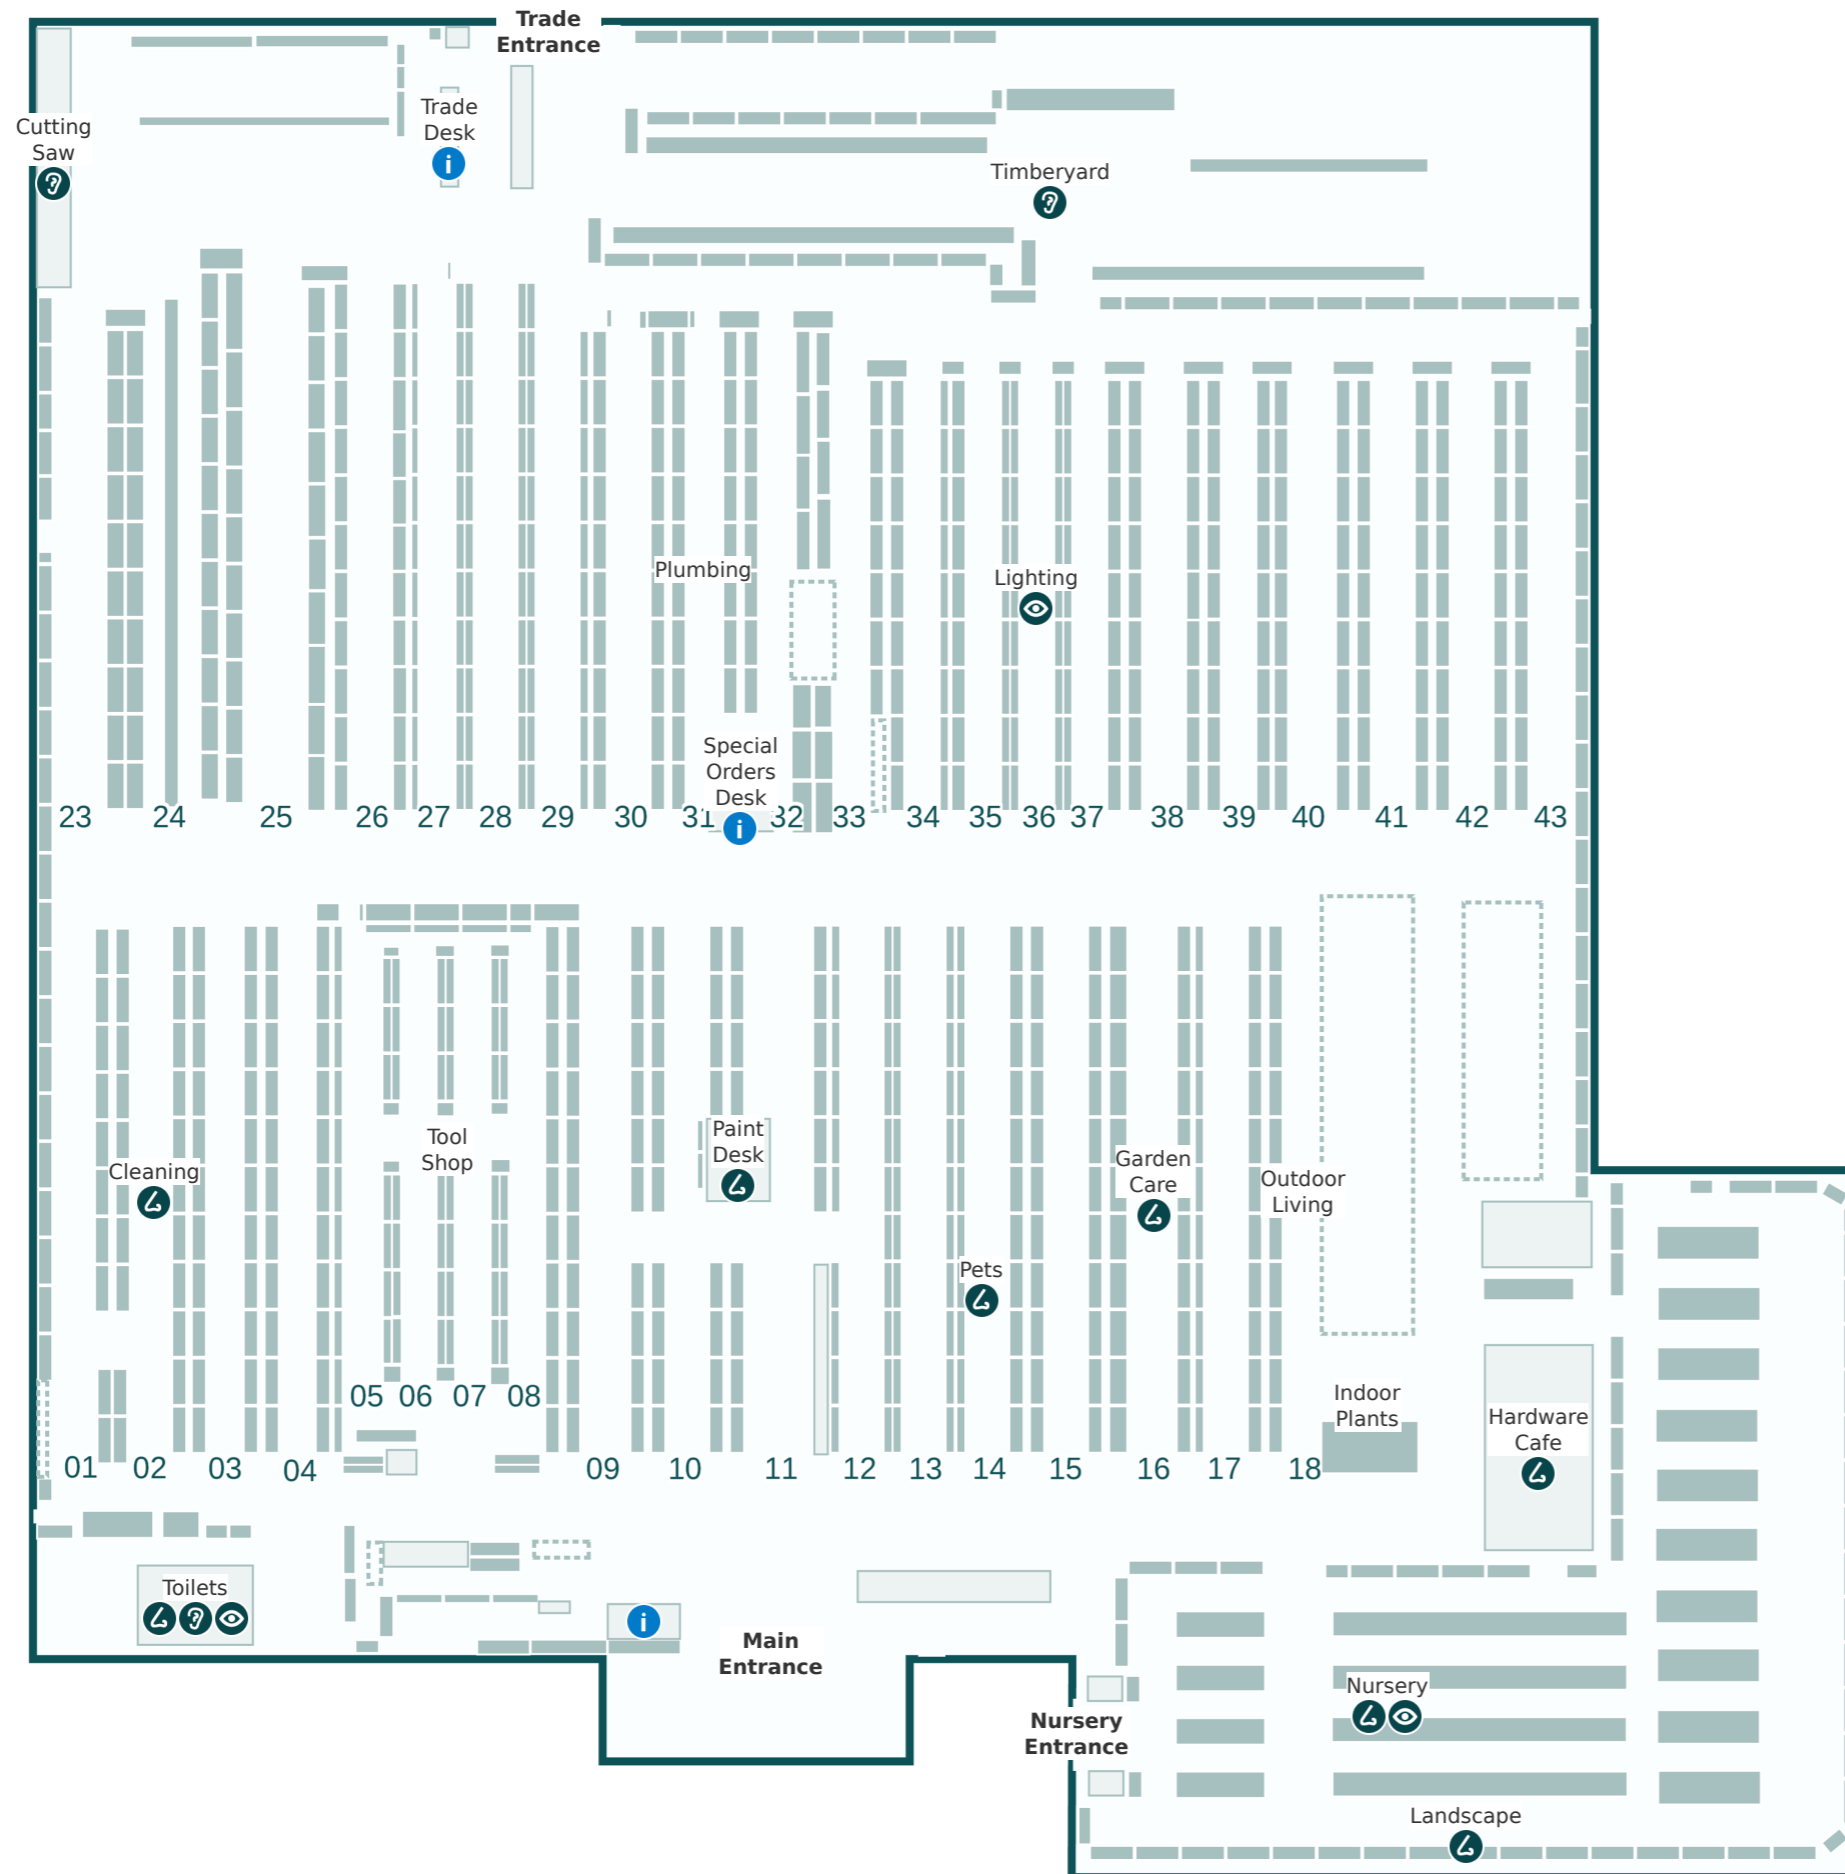

**Key**

- i Service areas
- ? Louder sounds
- 👁 Brighter lights
- 👂 Stronger smells

**Store Directory**

Department	Aisle
BBQs	43
Bathroom	31-33
Building Supplies	23-26 & 45
Cleaning	2
Cutting Saw	Refer to map
Doors	23
Electrical	34-35 & 48
Flooring	1-2
Garage Organisation	4
Garden Care	16
Garden Decor	38-40
Garden Tools	14
Hardware & Fixings	27-29 & 47
Hardware Cafe	Refer to map
Indoor Plants	Refer to map
Indoor Timber	24
Kitchen & Laundry	31-33 & 46
Ladders	30
Landscape	Refer to map
Lighting	35-37
Nursery	Refer to map
Outdoor Living	18, 40-43 & 48
Paint	9-11
Paint Accessories	10-12
Paint Desk	Refer to map
Pets	14
Plumbing	30-31
Power Garden	15
Special Orders Desk	Refer to map
Steel	26
Storage	3
Timberyard	Refer to map
Toilets	Refer to map
Tool Shop	5-8
Trade Desk	Refer to map
Watering	17
Window Furnishings	13