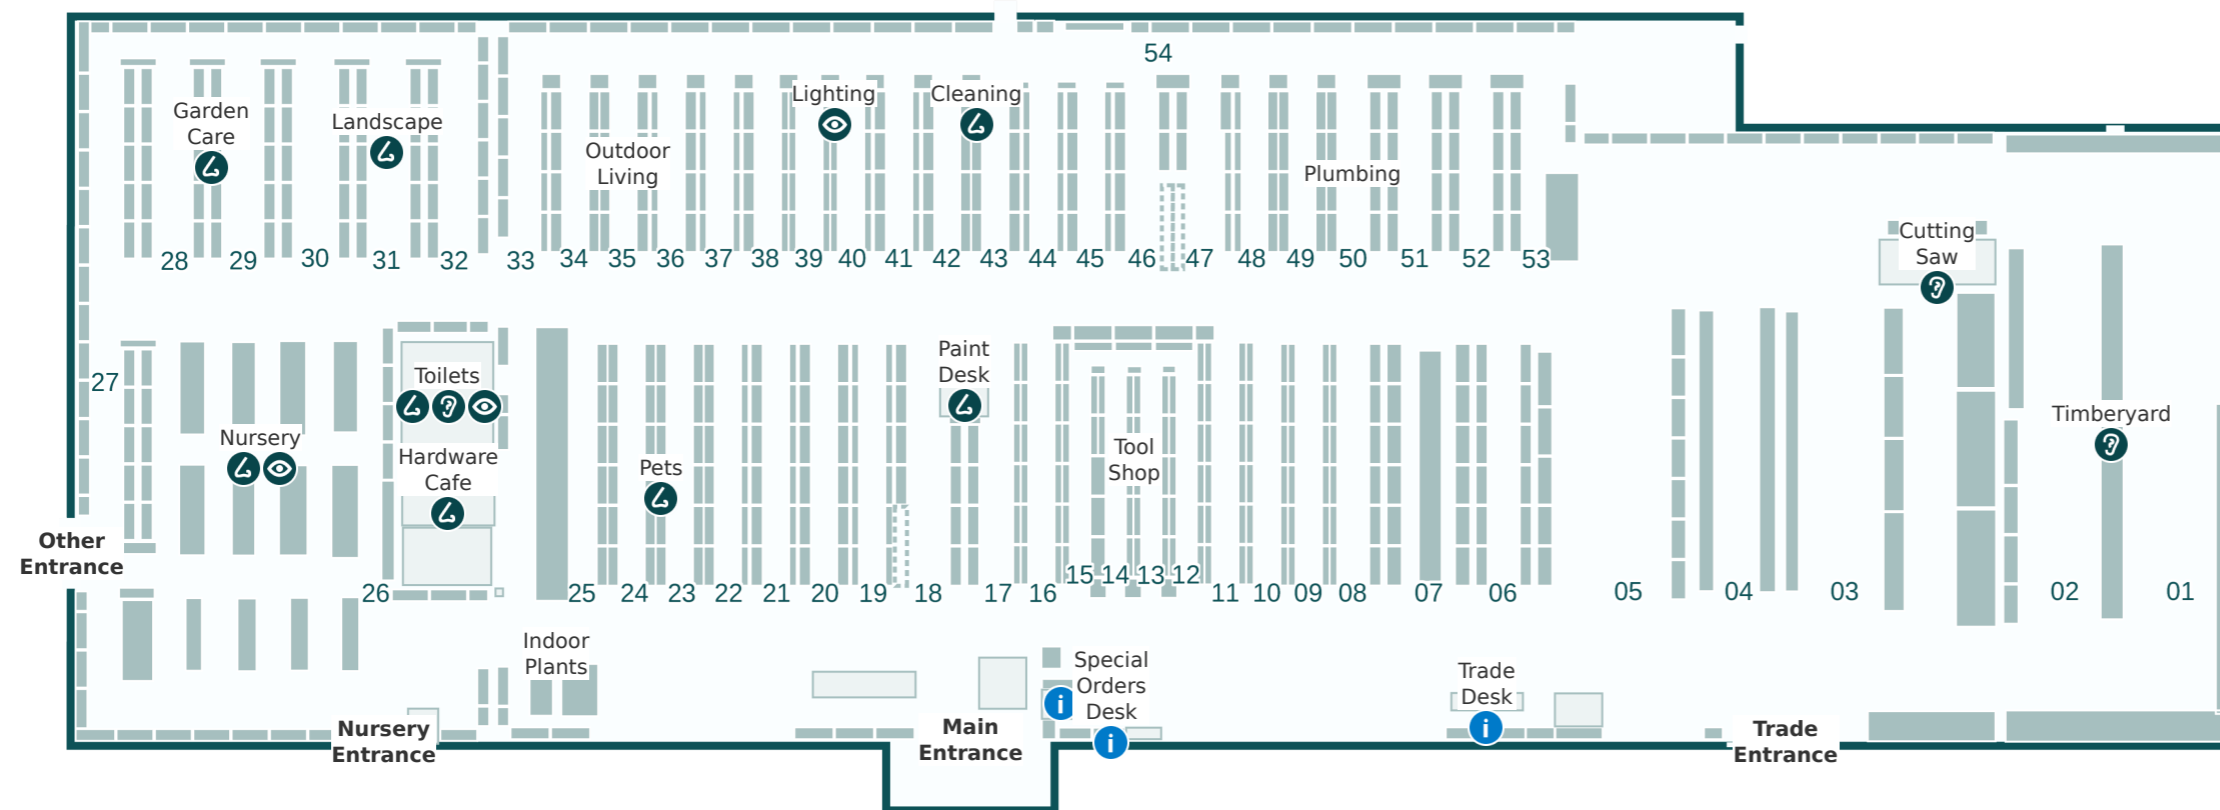

Key

- i Service areas
- ? Louder sounds
- 👁 Brighter lights
- 👂 Stronger smells

Store Directory

Department	Aisle
BBQs	33 & 54
Bathroom	47-49
Building Supplies	1-2, 5-6 & 51
Cleaning	42-43 & 54
Cutting Saw	Refer to map
Doors	52-54
Electrical	36-39 & 54
Flooring	44-45 & 54
Garage Organisation	40-41 & 54
Garden Care	24 & 28-29
Garden Decor	23, 28 & 30
Garden Tools	21 & 30
Hardware & Fixings	8-11
Hardware Cafe	Refer to map
Indoor Plants	Refer to map
Indoor Timber	7
Kitchen & Laundry	45-47 & 54
Ladders	8
Landscape	Refer to map
Lighting	38-40
Nursery	Refer to map
Outdoor Living	25, 34-36 & 54
Paint	17-19
Paint Accessories	16-17
Paint Desk	Refer to map
Pets	23
Plumbing	1, 49-50 & 54
Power Garden	20
Special Orders Desk	Refer to map
Steel	51-52
Storage	41-42 & 54
Timberyard	Refer to map
Toilets	Refer to map
Tool Shop	12-15 & 58
Trade Desk	Refer to map
Watering	22
Window Furnishings	43-44