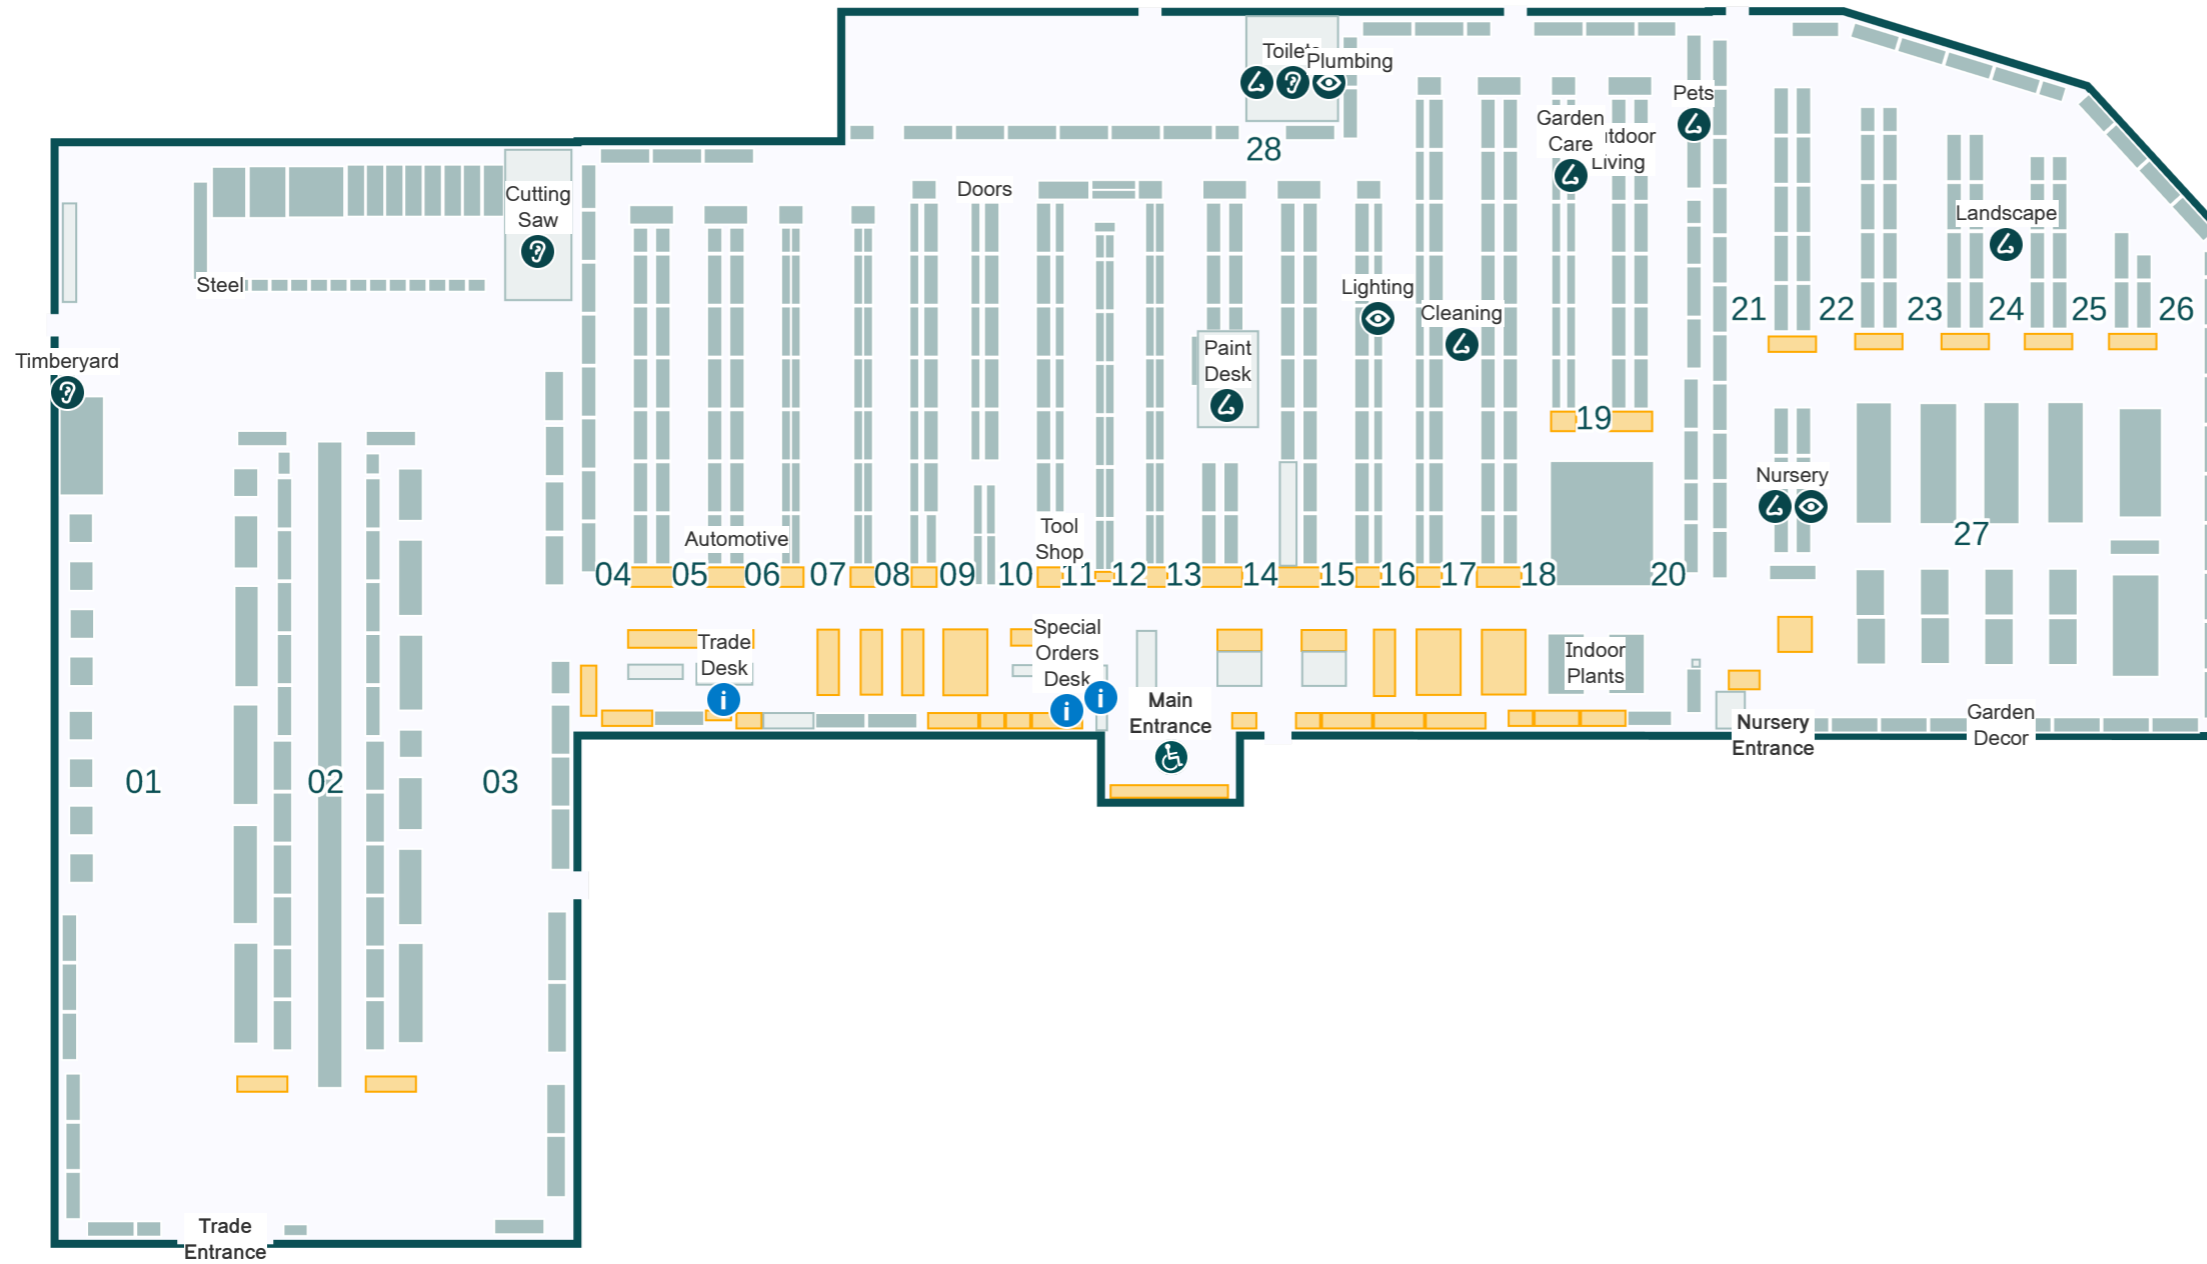

Key

-  Service areas
-  Louder sounds
-  On request
-  Brighter lights
-  Stronger smells

Store Directory

Department	Aisle
Automotive	6
BBQs	19-20
Bathroom	10
Building Supplies	4
Cleaning	17 & 28
Cutting Saw	Refer to map
Doors	Refer to map
Electrical	16
Flooring	28
Garage Organisation	15
Garden Care	19 & 21-23
Garden Decor	Refer to map
Garden Tools	18
Hardware & Fixings	7-8
Indoor Plants	Refer to map
Indoor Timber	2
Kitchen & Laundry	9 & 28
Ladders	5
Landscape	Refer to map
Lighting	16
Nursery	Refer to map
Outdoor Living	19-20 & 28
Paint	13-14
Paint Accessories	13
Paint Desk	Refer to map
Pets	20
Plumbing	28
Power Garden	18
Special Orders Desk	Refer to map
Steel	Refer to map
Storage	15
Timberyard	Refer to map
Toilets	Refer to map
Tool Shop	11-12
Trade Desk	Refer to map
Watering	19
Window Furnishings	7