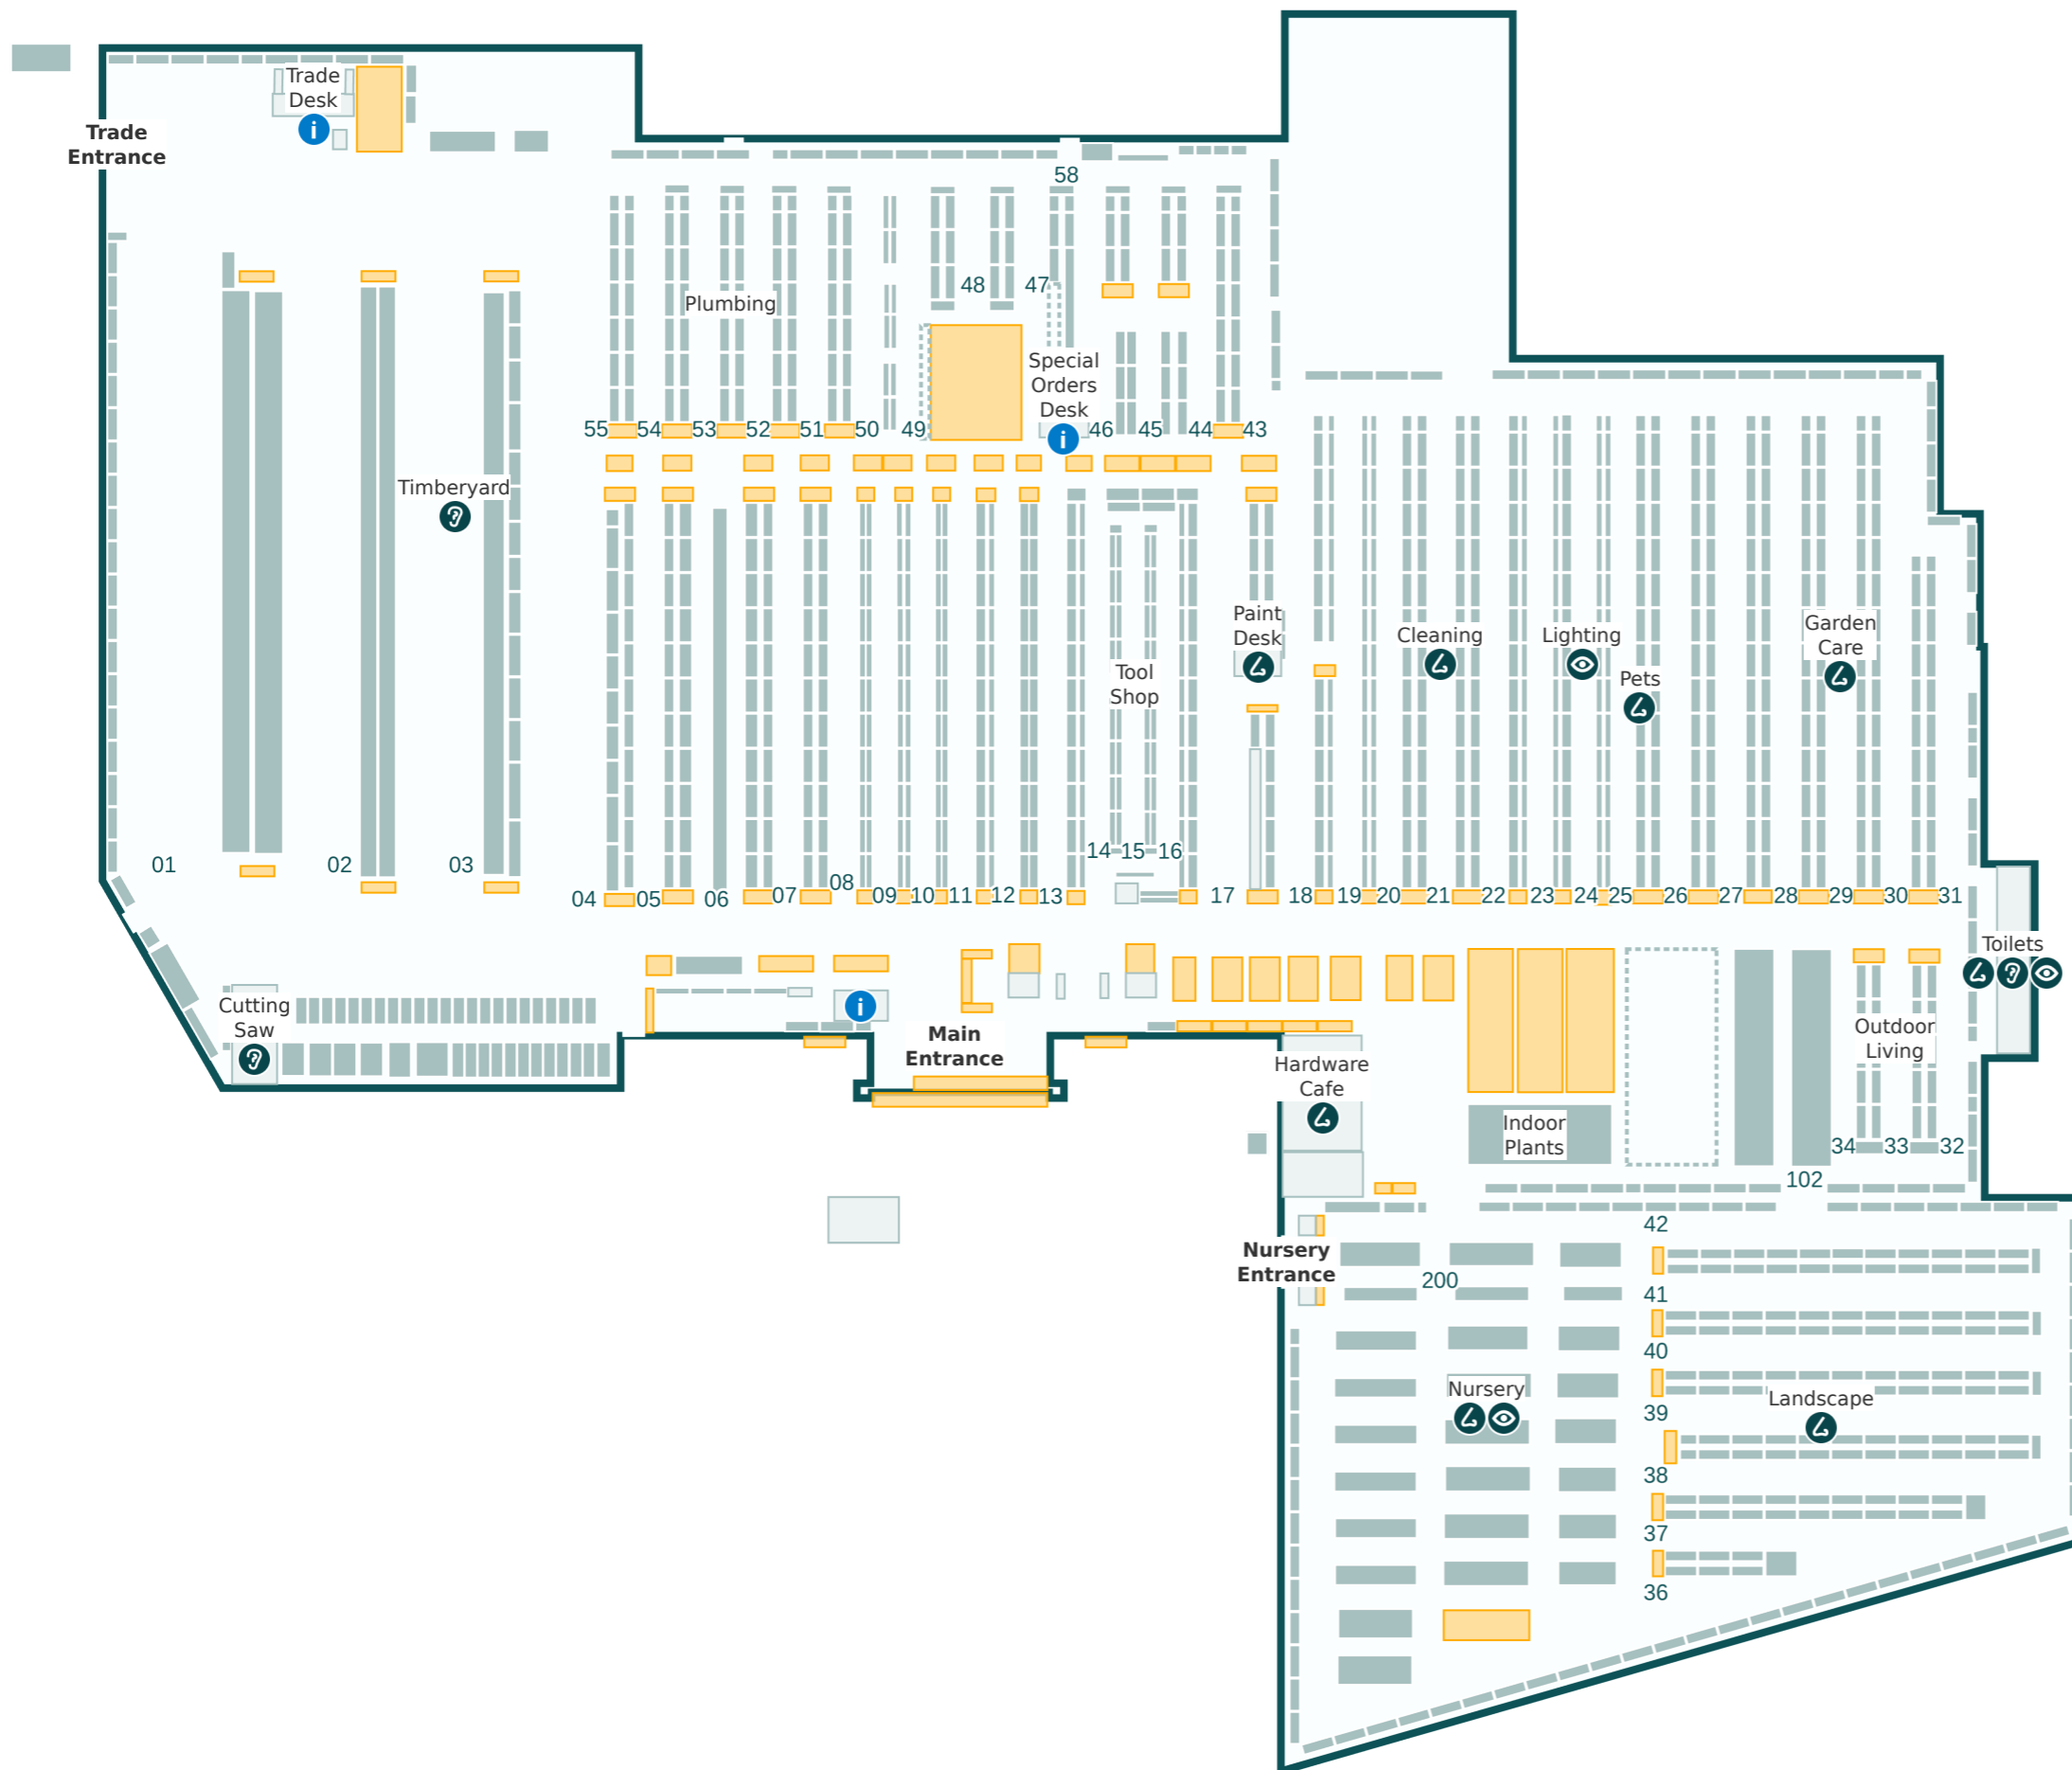

Key

- i Service areas
- ? Louder sounds
- 👁 Brighter lights
- 👂 Stronger smells

Store Directory

Department	Aisle
BBQs	32
Bathroom	49-51
Building Supplies	5
Cleaning	20-21
Cutting Saw	Refer to map
Doors	4 & 54-55
Electrical	23
Flooring	43-46
Garage Organisation	13
Garden Care	29
Garden Decor	30
Garden Tools	27
Hardware & Fixings	8-12
Hardware Cafe	Refer to map
Indoor Plants	Refer to map
Indoor Timber	6
Kitchen & Laundry	20 & 47-49
Ladders	8
Landscape	Refer to map
Lighting	24-25
Nursery	Refer to map
Outdoor Living	31-34
Paint	17-19
Paint Accessories	18-19
Paint Desk	Refer to map
Pets	25
Plumbing	52-53
Power Garden	26
Special Orders Desk	Refer to map
Steel	7
Storage	22
Timberyard	Refer to map
Toilets	Refer to map
Tool Shop	14-16
Trade Desk	Refer to map
Watering	28
Window Furnishings	20