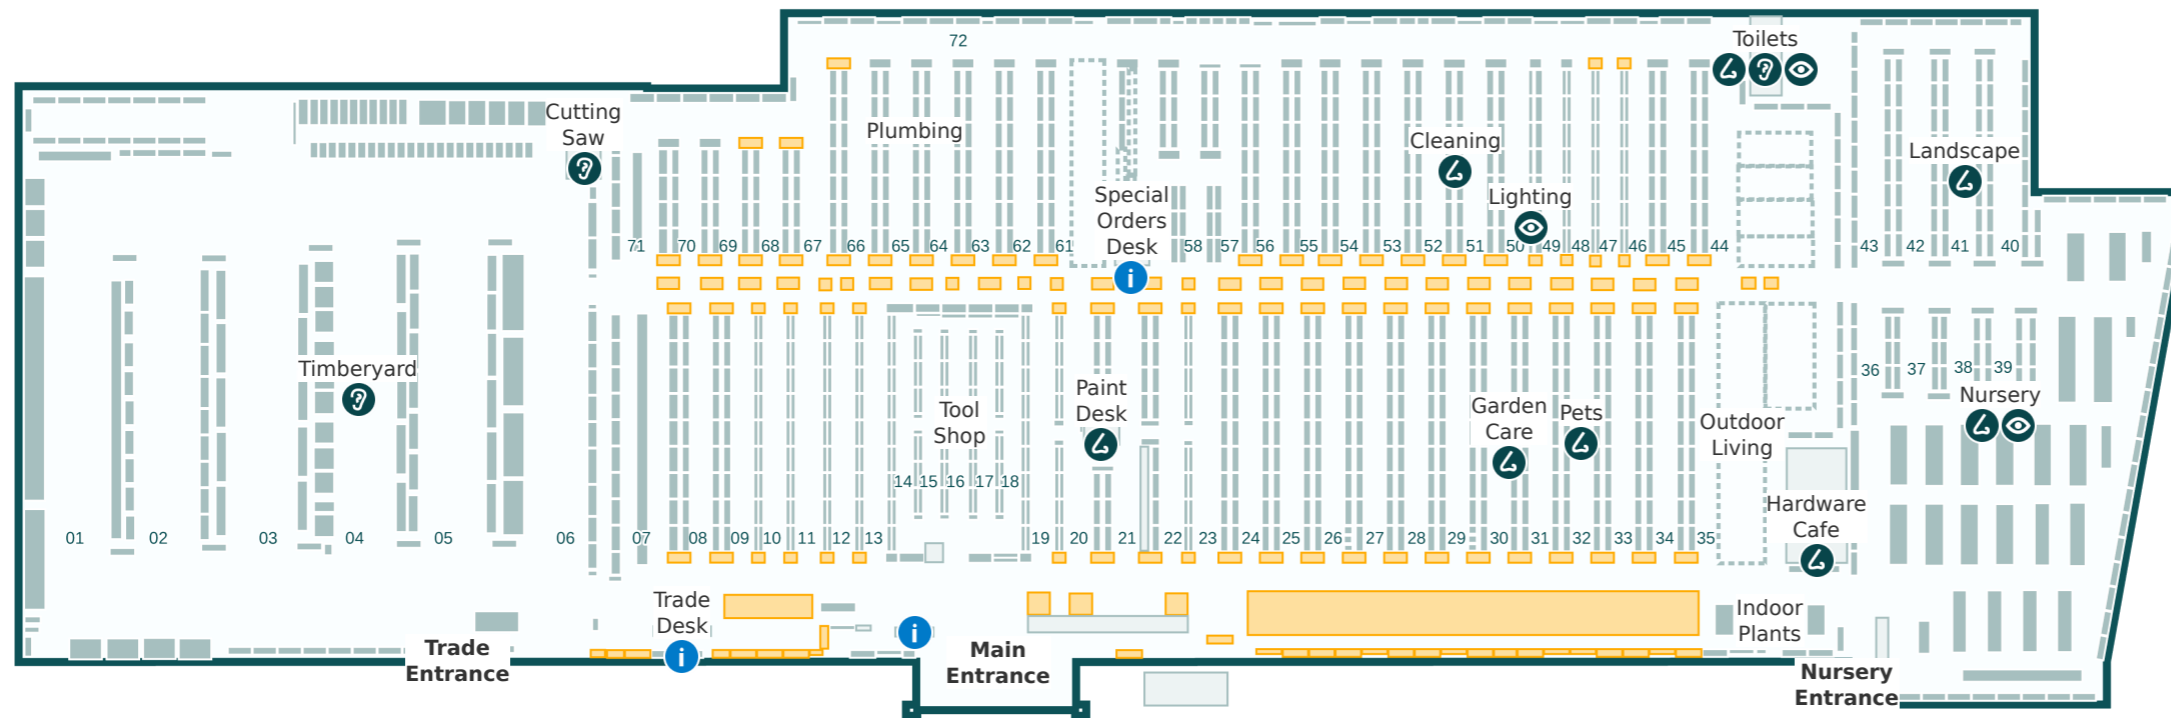

**Key**

- i Service areas
- ? Louder sounds
- 👁 Brighter lights
- 👂 Stronger smells

**Store Directory**

Department	Aisle
BBQs	44-45
Bathroom	61-62
Building Supplies	70
Cleaning	51-52
Cutting Saw	Refer to map
Doors	67-69
Electrical	50
Flooring	56-59
Garage Organisation	54
Garden Care	26 & 29-31
Garden Decor	28
Garden Tools	24 & 43
Hardware & Fixings	8-13
Hardware Cafe	Refer to map
Indoor Plants	Refer to map
Indoor Timber	7 & 71
Kitchen & Laundry	59-60
Ladders	66
Landscape	Refer to map
Lighting	46-50
Nursery	Refer to map
Outdoor Living	33-35, 38-39 & 45
Paint	20-23
Paint Accessories	19-21
Paint Desk	Refer to map
Pets	32
Plumbing	63-66
Power Garden	25-26
Special Orders Desk	Refer to map
Steel	70
Storage	53
Timberyard	Refer to map
Toilets	Refer to map
Tool Shop	13-18
Trade Desk	Refer to map
Watering	27
Window Furnishings	55