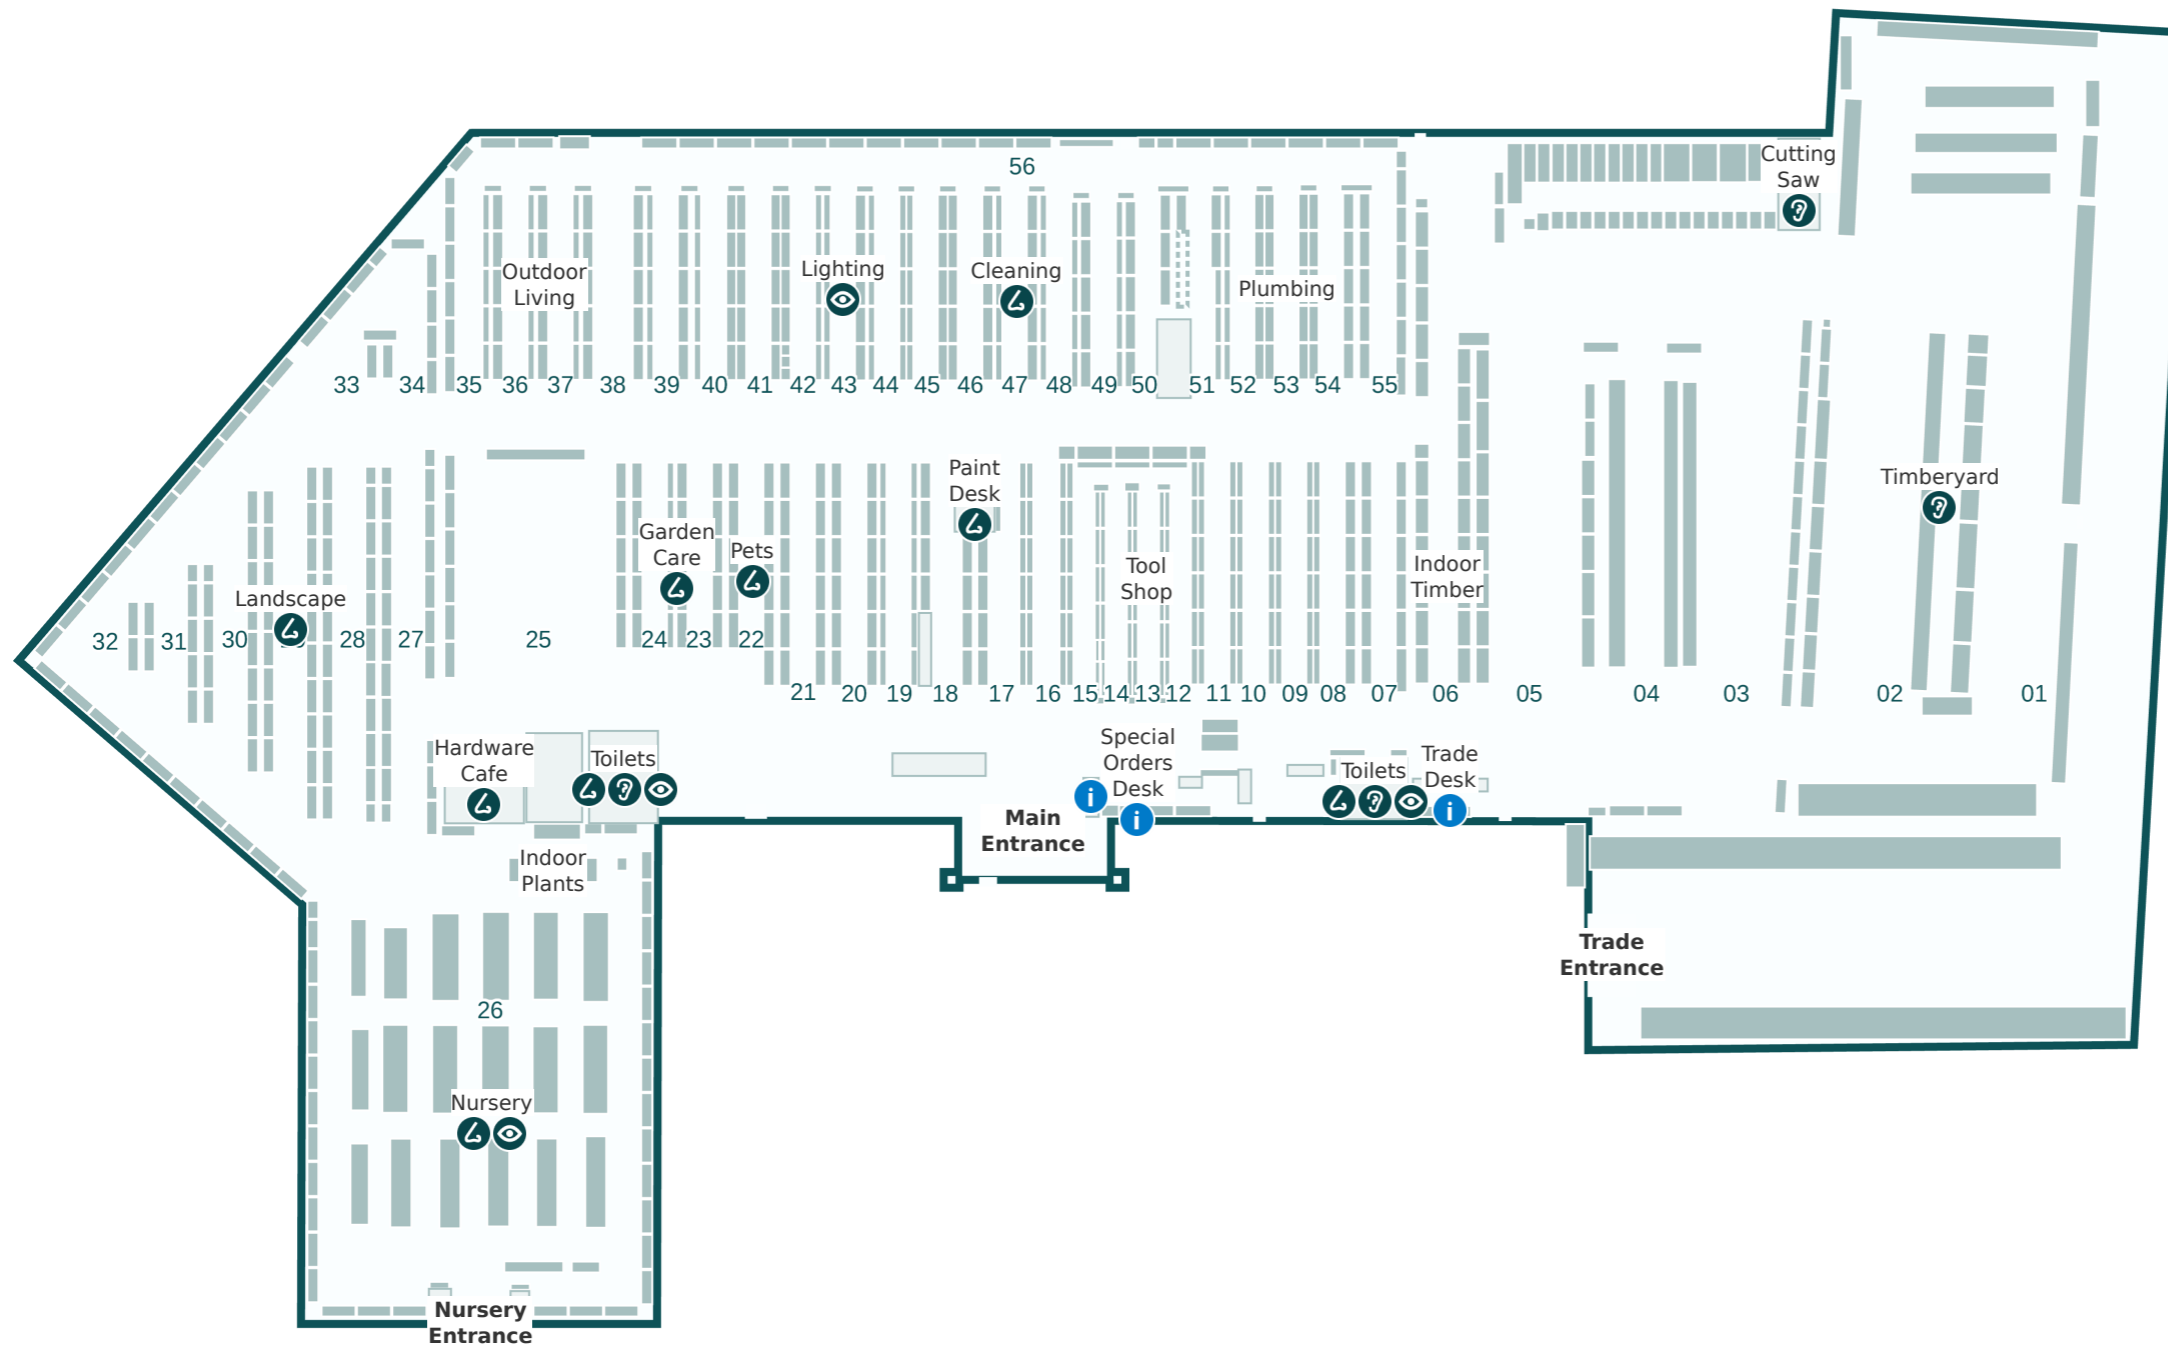

Key

- i Service areas
- 👁 Brighter lights
- 🔊 Louder sounds
- 👃 Stronger smells

Store Directory

Department	Aisle
BBQs	35
Bathroom	50
Building Supplies	7
Cleaning	47 & 56
Cutting Saw	Refer to map
Doors	55
Electrical	44-45 & 56
Flooring	48-49 & 56
Garage Organisation	45 & 56
Garden Care	23-24
Garden Decor	42 & 56
Garden Tools	39-40 & 56
Hardware & Fixings	7-11 & 54-56
Hardware Cafe	Refer to map
Indoor Plants	Refer to map
Indoor Timber	Refer to map
Kitchen & Laundry	50-51 & 56
Ladders	8
Landscape	Refer to map
Lighting	42-44
Nursery	Refer to map
Outdoor Living	25, 35-38 & 56
Paint	17-19
Paint Accessories	16-17
Paint Desk	Refer to map
Pets	21-22
Plumbing	51-54 & 56
Power Garden	20-21
Special Orders Desk	Refer to map
Steel	54
Storage	46 & 56
Timberyard	Refer to map
Toilets	Refer to map
Tool Shop	12-15
Trade Desk	Refer to map
Watering	40-41
Window Furnishings	48