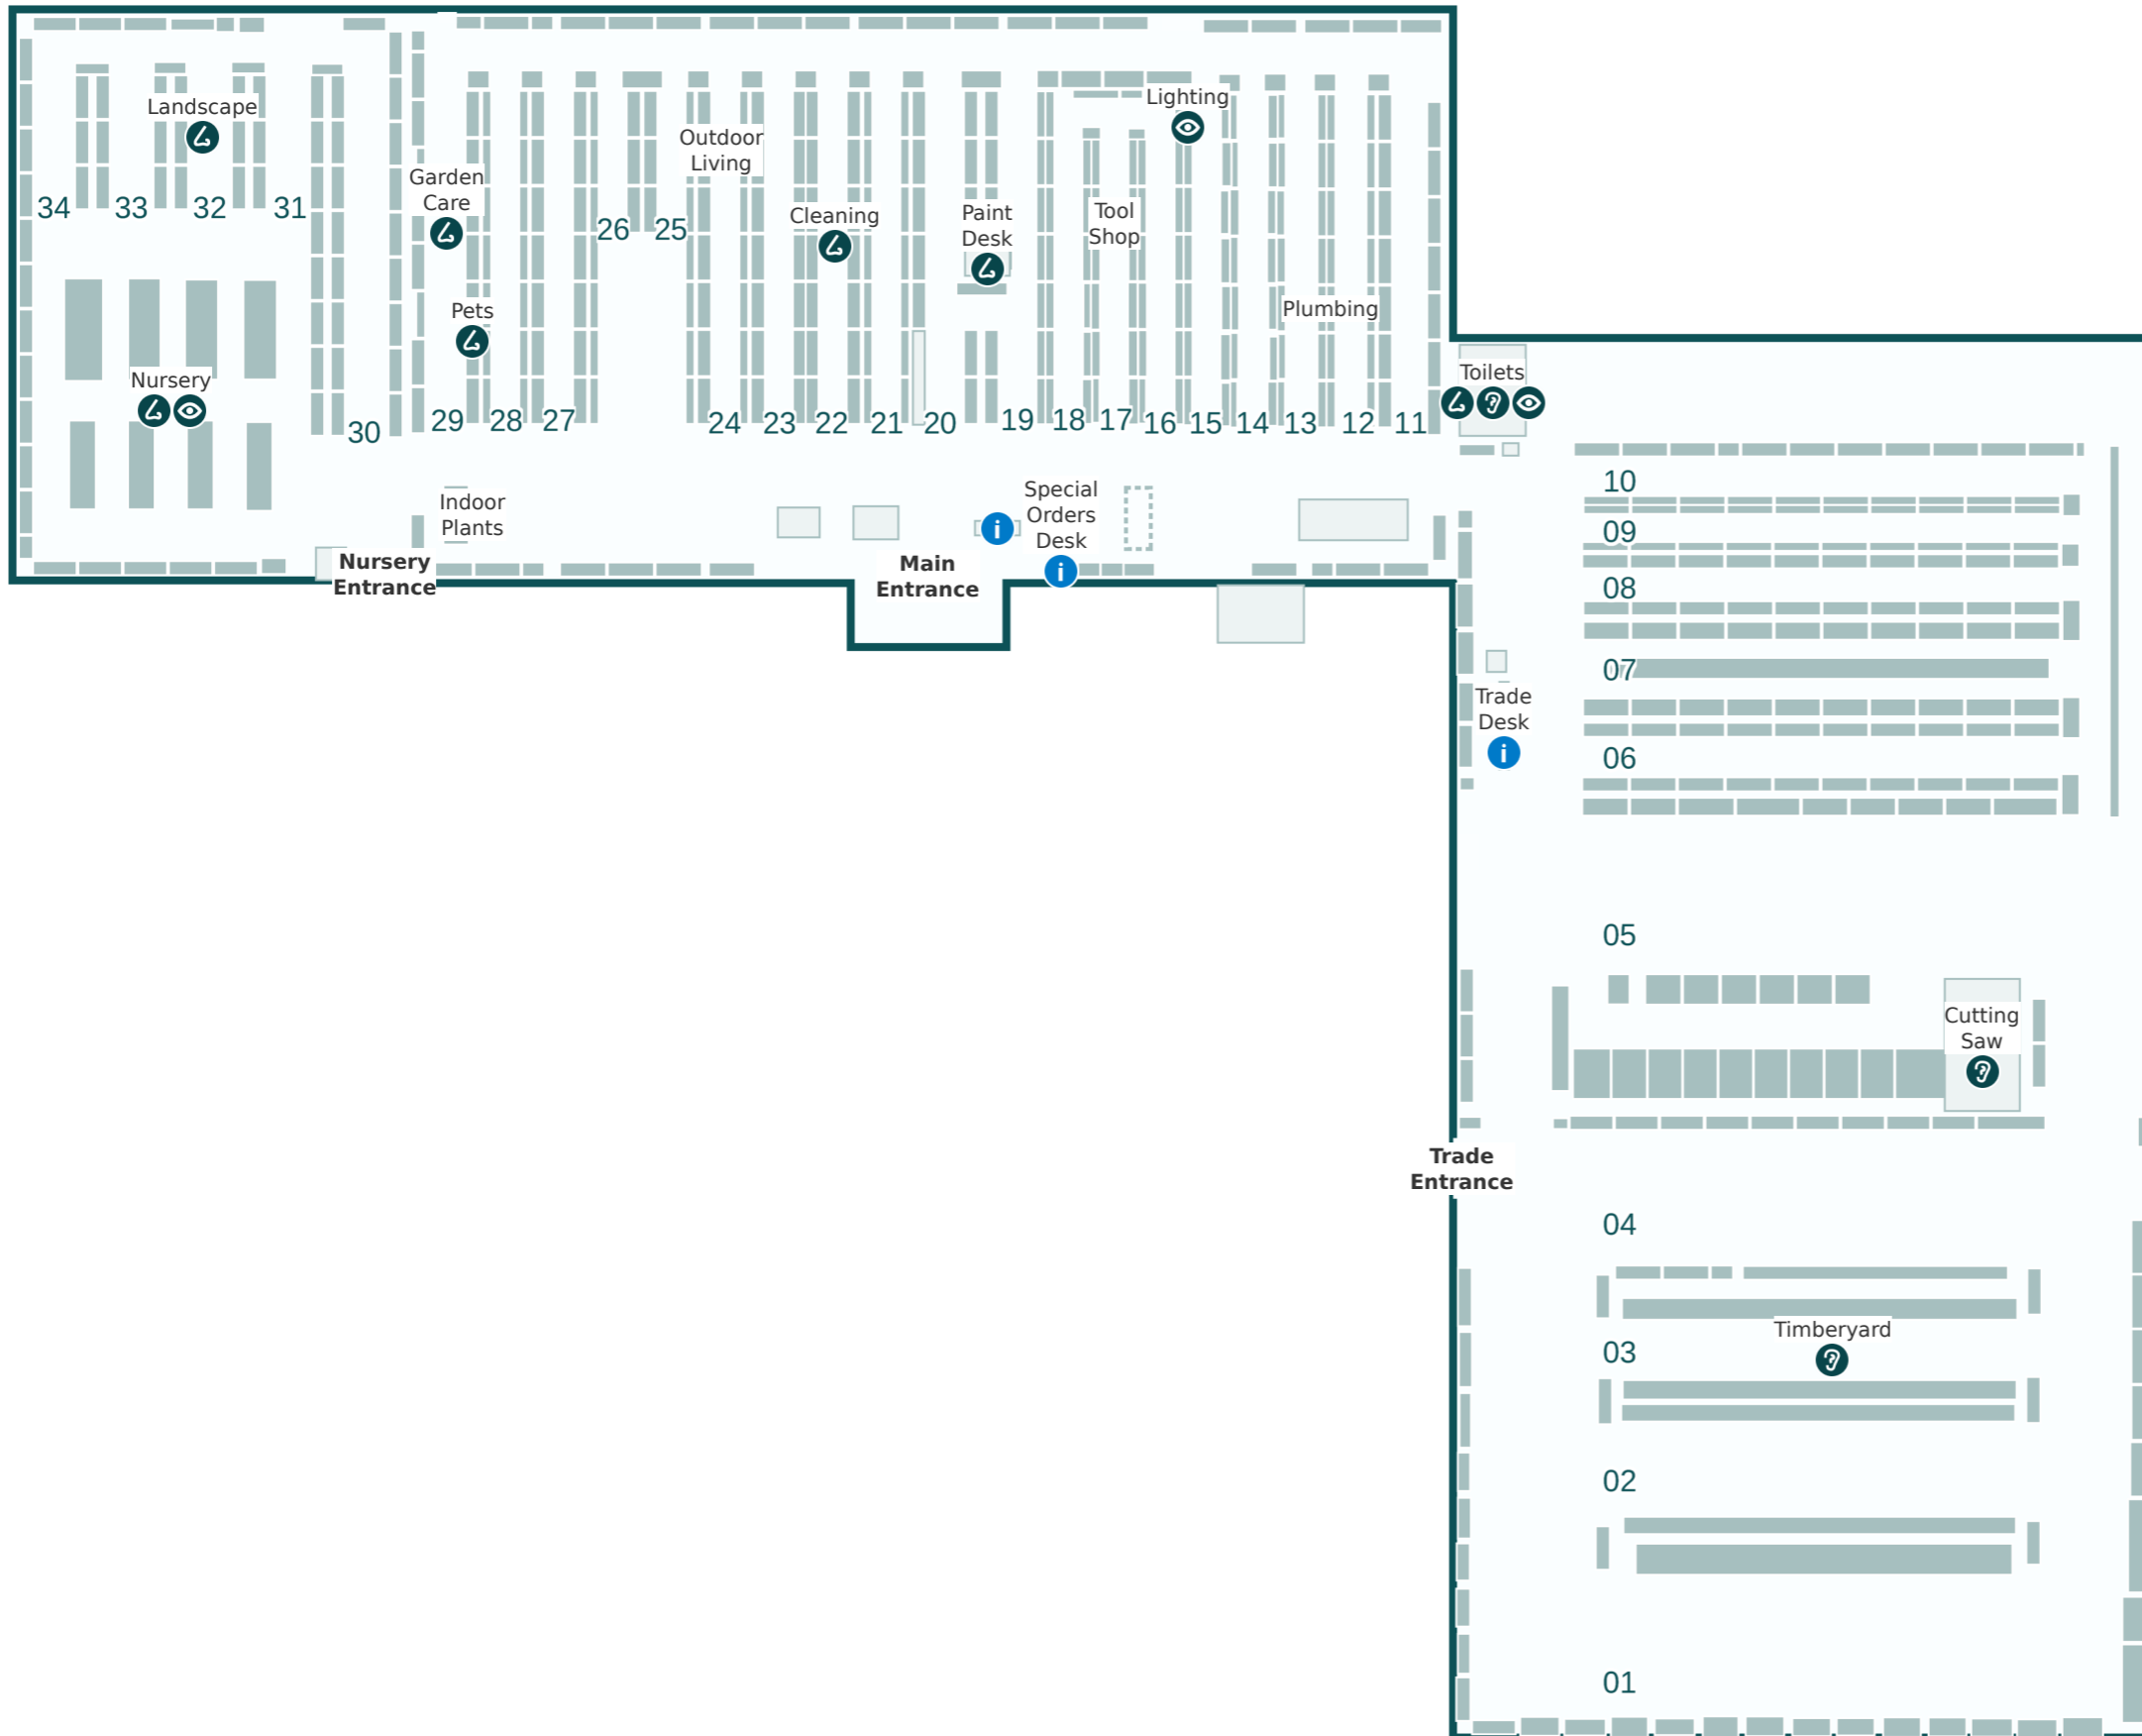

Key

- i Service areas
- ? Louder sounds
- ⦿ Brighter lights
- ⤵ Stronger smells

Store Directory

Department	Aisle
BBQs	25-26 & 41
Bathroom	11-12 & 41
Building Supplies	5-6, 8 & 42-43
Cleaning	22 & 41
Cutting Saw	Refer to map
Doors	10 & 46
Electrical	14-15 & 41
Flooring	41-42
Garage Organisation	23 & 41
Garden Care	27, 29, 31, 34 & 41
Garden Decor	30, 34-35 & 40
Garden Tools	27, 30 & 41
Hardware & Fixings	9-10, 13, 15 & 41-42
Indoor Plants	Refer to map
Indoor Timber	5 & 7
Kitchen & Laundry	12 & 40-41
Ladders	8
Landscape	Refer to map
Lighting	15
Nursery	Refer to map
Outdoor Living	24-26, 30, 32-33, 37 & 40-41
Paint	20-21 & 41
Paint Accessories	19-20 & 41
Paint Desk	Refer to map
Pets	29
Plumbing	12, 43 & 46
Power Garden	27
Special Orders Desk	Refer to map
Steel	6 & 8
Storage	23 & 41
Timberyard	Refer to map
Toilets	Refer to map
Tool Shop	16-18 & 40
Trade Desk	Refer to map
Watering	28
Window Furnishings	14