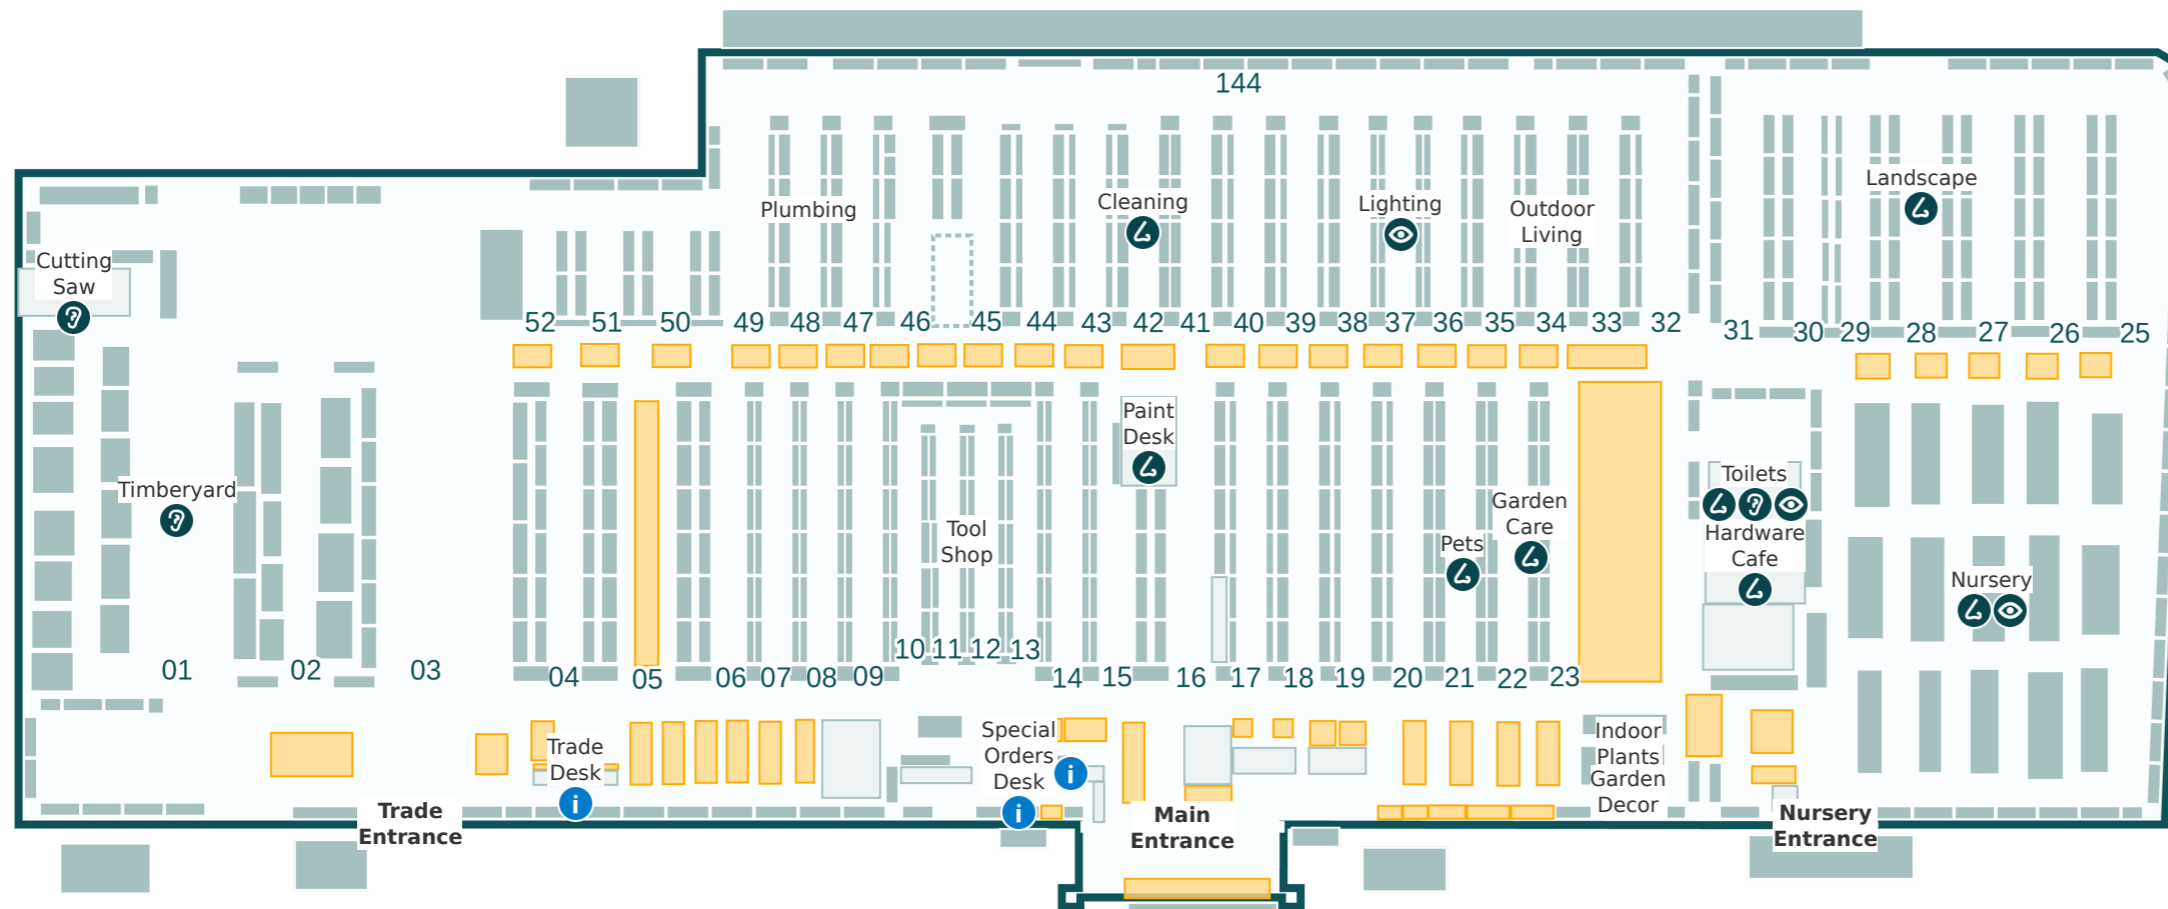

Key

- i Service areas
- ? Louder sounds
- 👁 Brighter lights
- 👃 Stronger smells

Store Directory

Department	Aisle
BBQs	32
Bathroom	47
Building Supplies	3-4 & 49-50
Cleaning	42
Cutting Saw	Refer to map
Doors	51-52
Electrical	39
Flooring	44
Garage Organisation	40
Garden Care	22
Garden Decor	Refer to map
Garden Tools	19
Hardware & Fixings	7-9
Hardware Cafe	Refer to map
Indoor Plants	Refer to map
Indoor Timber	5
Kitchen & Laundry	45-46 & 80
Ladders	6
Landscape	Refer to map
Lighting	36-38
Nursery	Refer to map
Outdoor Living	23 & 33-35
Paint	15-17 & 81
Paint Accessories	14-15
Paint Desk	Refer to map
Pets	21 & 73
Plumbing	46 & 48-49
Power Garden	18
Special Orders Desk	Refer to map
Steel	50
Storage	41
Timberyard	Refer to map
Toilets	Refer to map
Tool Shop	10-13
Trade Desk	Refer to map
Watering	20
Window Furnishings	43