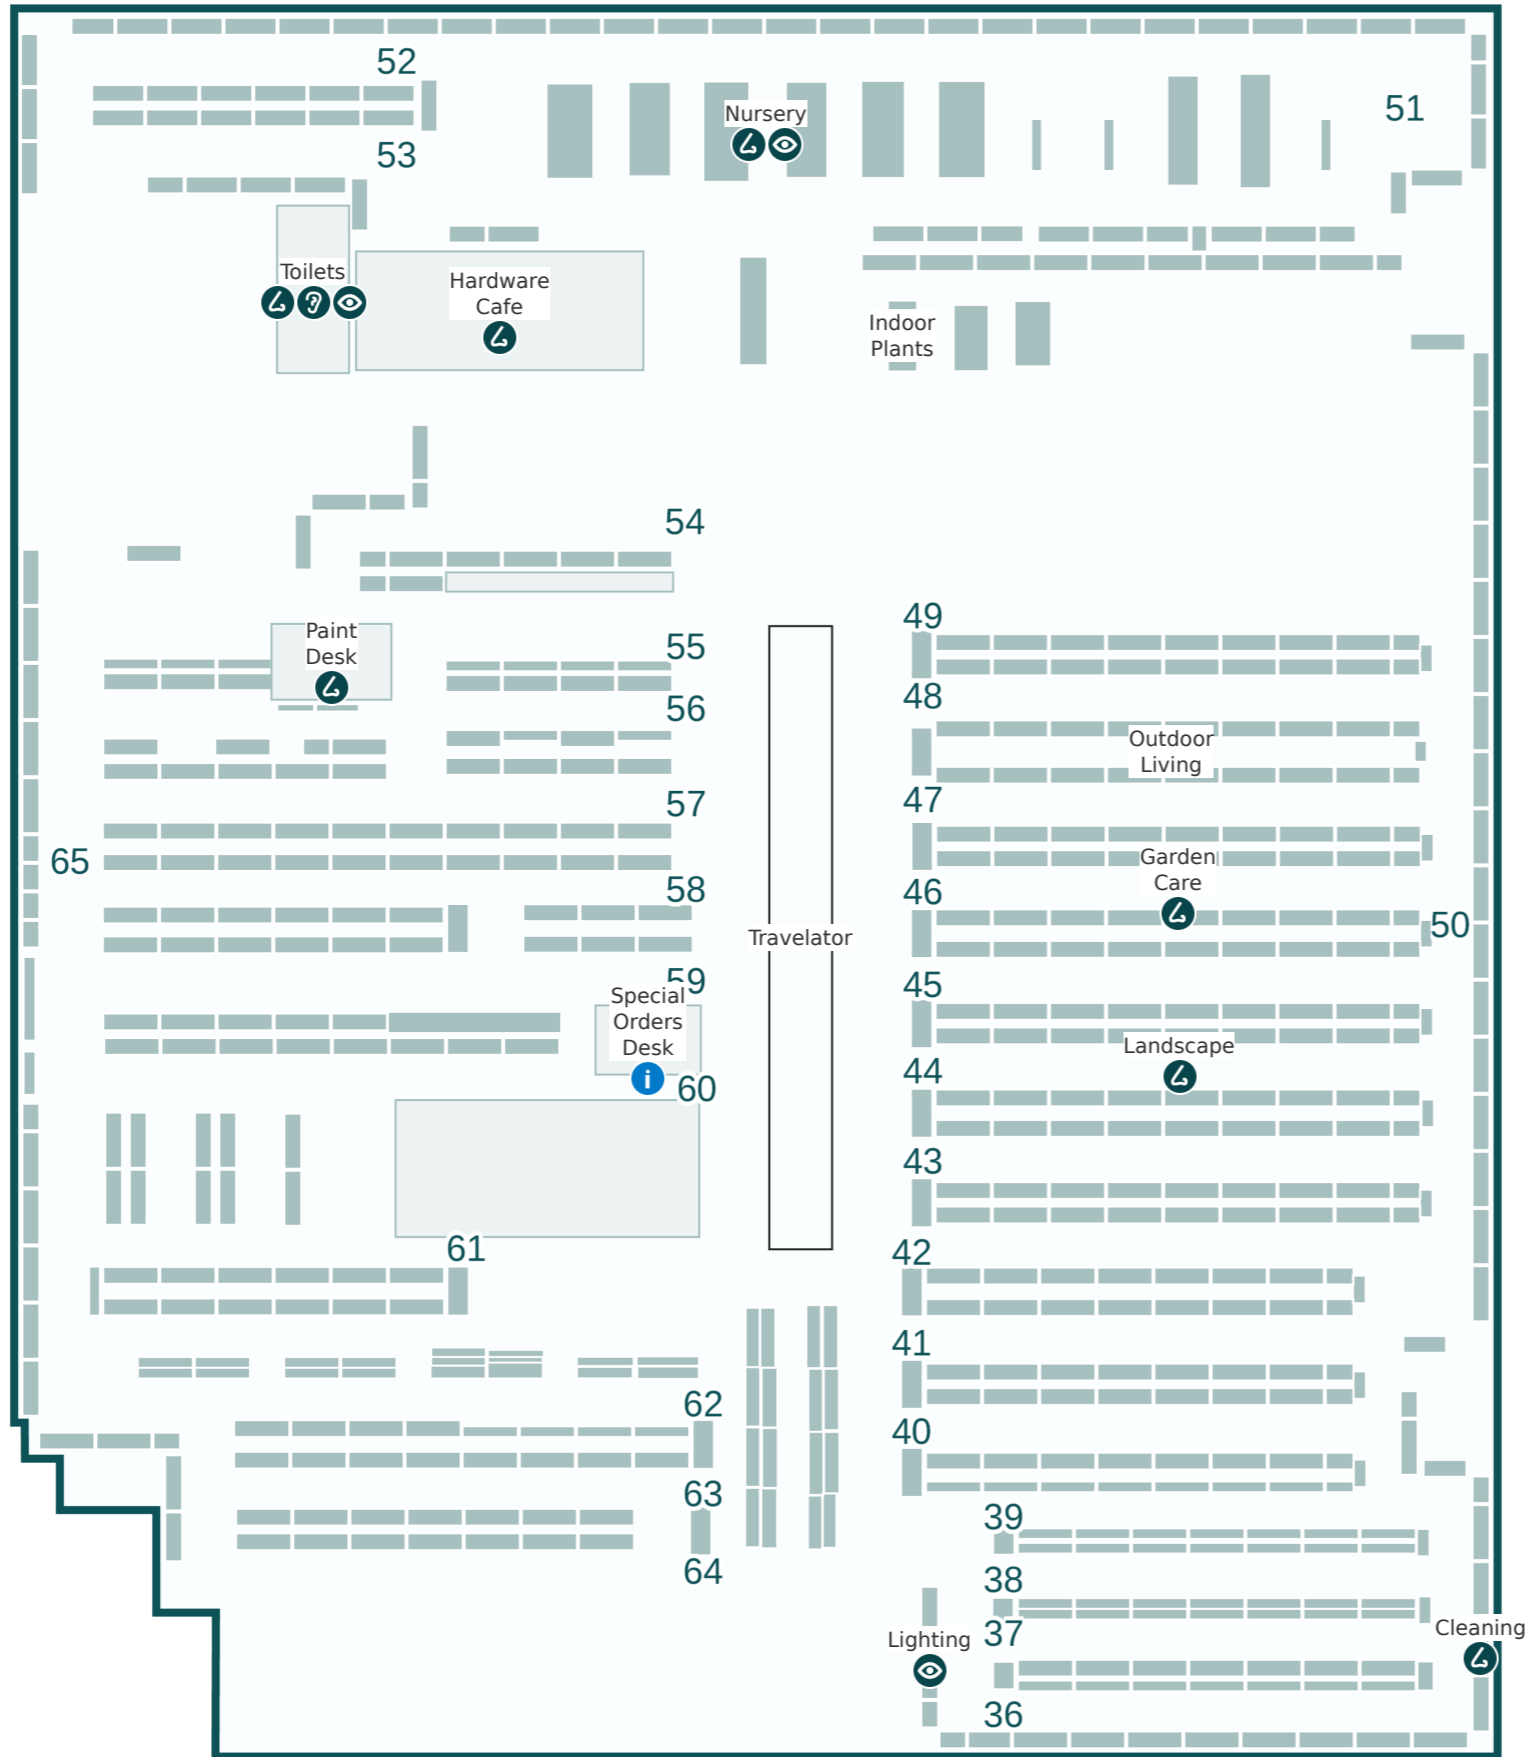

Key

- i Service areas
- 👁️ Brighter lights
- ❓ Louder sounds
- 👂 Stronger smells

Store Directory

Department	Aisle
BBQs	49-50
Bathroom	61-62 & 69
Building Supplies	29-31, 33-34 & 81
Cleaning	36, 40 & 50
Cutting Saw	Refer to map - G
Doors	1-3
Electrical	27-29, 65-68 & 81
Flooring	58-59 & 69
Garage Organisation	10
Garden Care	46-47, 50 & 53
Garden Decor	45 & 49
Garden Tools	42
Hardware & Fixings	5, 7-9, 16 & 31
Hardware Cafe	Refer to map - L1
Indoor Plants	Refer to map - L1
Indoor Timber	3-4
Kitchen & Laundry	60-61
Ladders	1 & 6
Landscape	Refer to map - G, L1
Lighting	36-38, 65 & 81
Nursery	Refer to map - L1
Outdoor Living	19, 32 & 47-50
Paint	54-56 & 69
Paint Accessories	54-57
Paint Desk	Refer to map - L1
Pets	17
Plumbing	24-26, 32 & 81
Power Garden	43-44
Special Orders Desk	Refer to map - L1
Steel	23-24
Storage	63-64 & 69
Timberyard	Refer to map - G
Toilets	Refer to map - G, L1
Tool Shop	11-15 & 81
Watering	41 & 50
Window Furnishings	36 & 39

Find products faster with the Bunnings Product Finder App

Level One

BUNNINGS

Doncaster

Map ID 6402-0009

Key

-  Service areas
-  Brighter lights
-  Louder sounds
-  Stronger smells

Store Directory