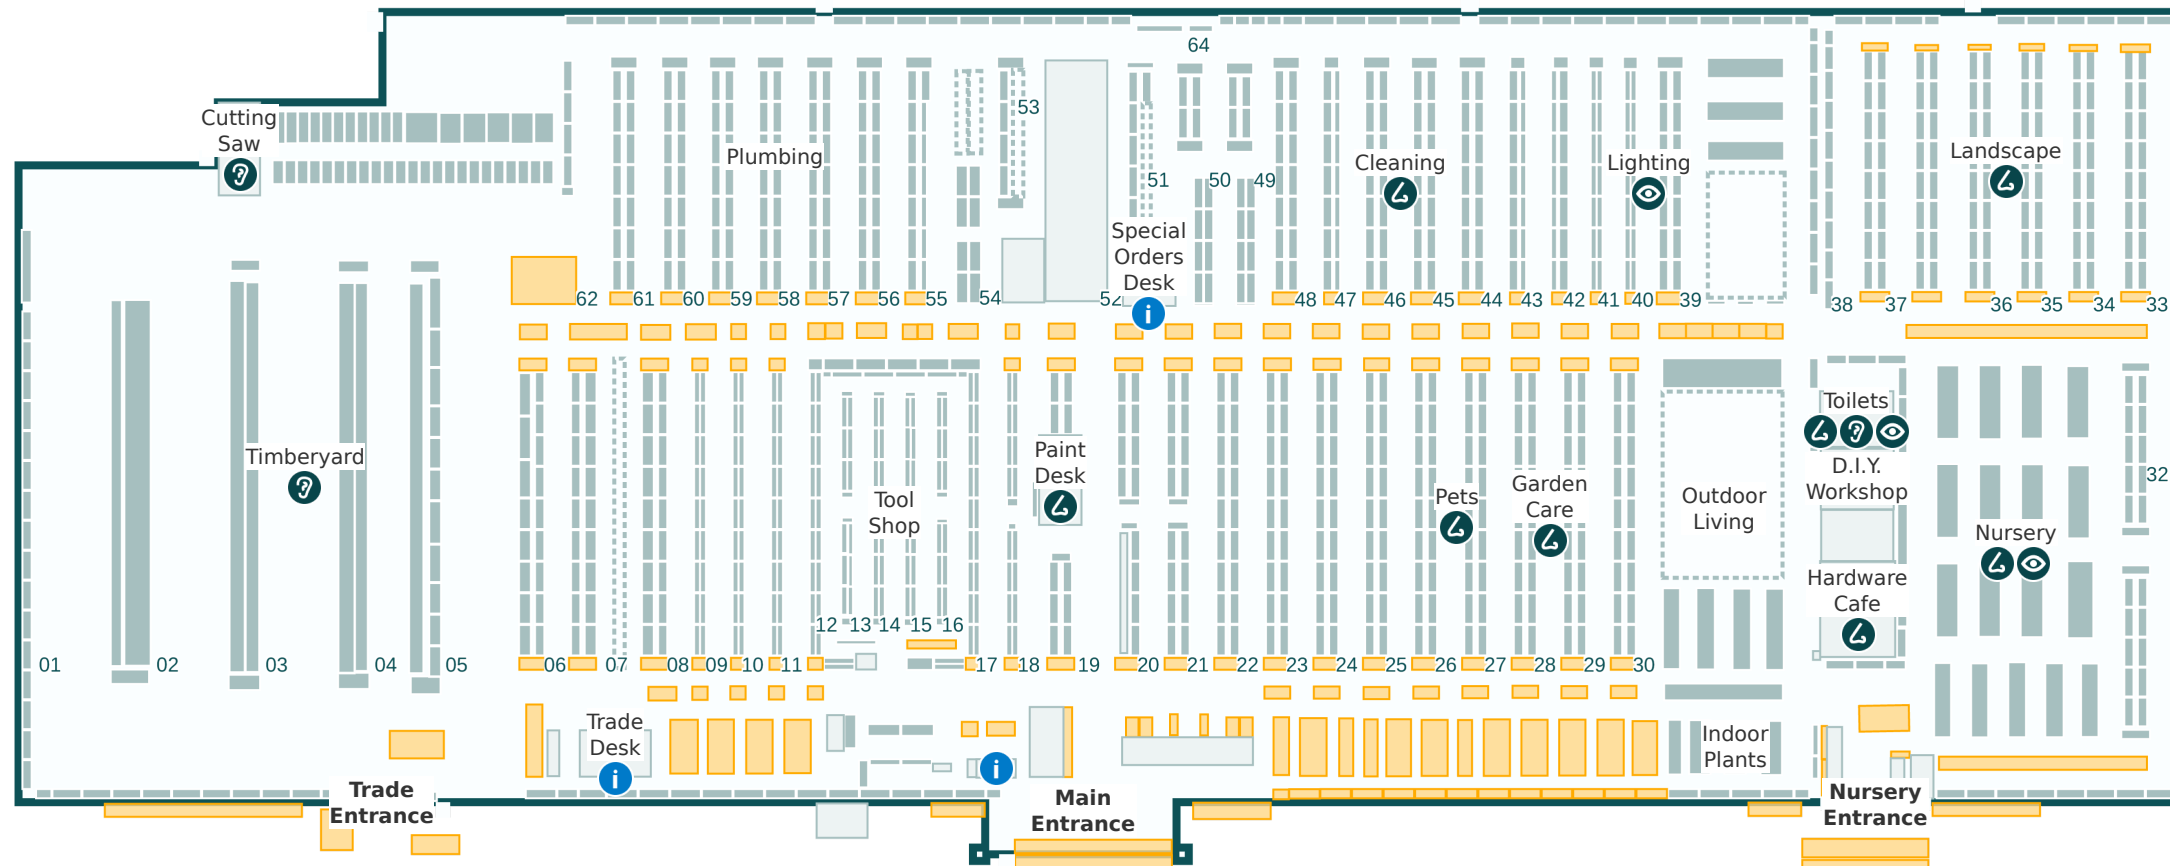

Key

- i Service areas
- ? Louder sounds
- 👁 Brighter lights
- 👂 Stronger smells

Store Directory

Department	Aisle
BBQs	39
Bathroom	54-57
Building Supplies	6 & 60-63
Cleaning	46 & 64
Cutting Saw	Refer to map
D.I.Y. Workshop	Refer to map
Doors	61-62 & 64
Electrical	42-43 & 64
Flooring	48-51 & 64
Garage Organisation	45 & 64
Garden Care	24, 27-28 & 36
Garden Decor	31-32 & 68
Garden Tools	23 & 38
Hardware & Fixings	6, 8-11, 23-24, 27 & 66
Hardware Cafe	Refer to map
Indoor Plants	Refer to map
Indoor Timber	7
Kitchen & Laundry	52-54 & 64
Ladders	8
Landscape	Refer to map
Lighting	40-42
Nursery	Refer to map
Outdoor Living	24, 27, 29-30, 36, 39 & 64
Paint	18-21
Paint Accessories	17-19
Paint Desk	Refer to map
Pets	26
Plumbing	58-59
Power Garden	22
Special Orders Desk	Refer to map
Steel	6 & 60-61
Storage	44 & 64
Timberyard	Refer to map
Toilets	Refer to map
Tool Shop	12-16 & 79
Trade Desk	Refer to map
Watering	25
Window Furnishings	47