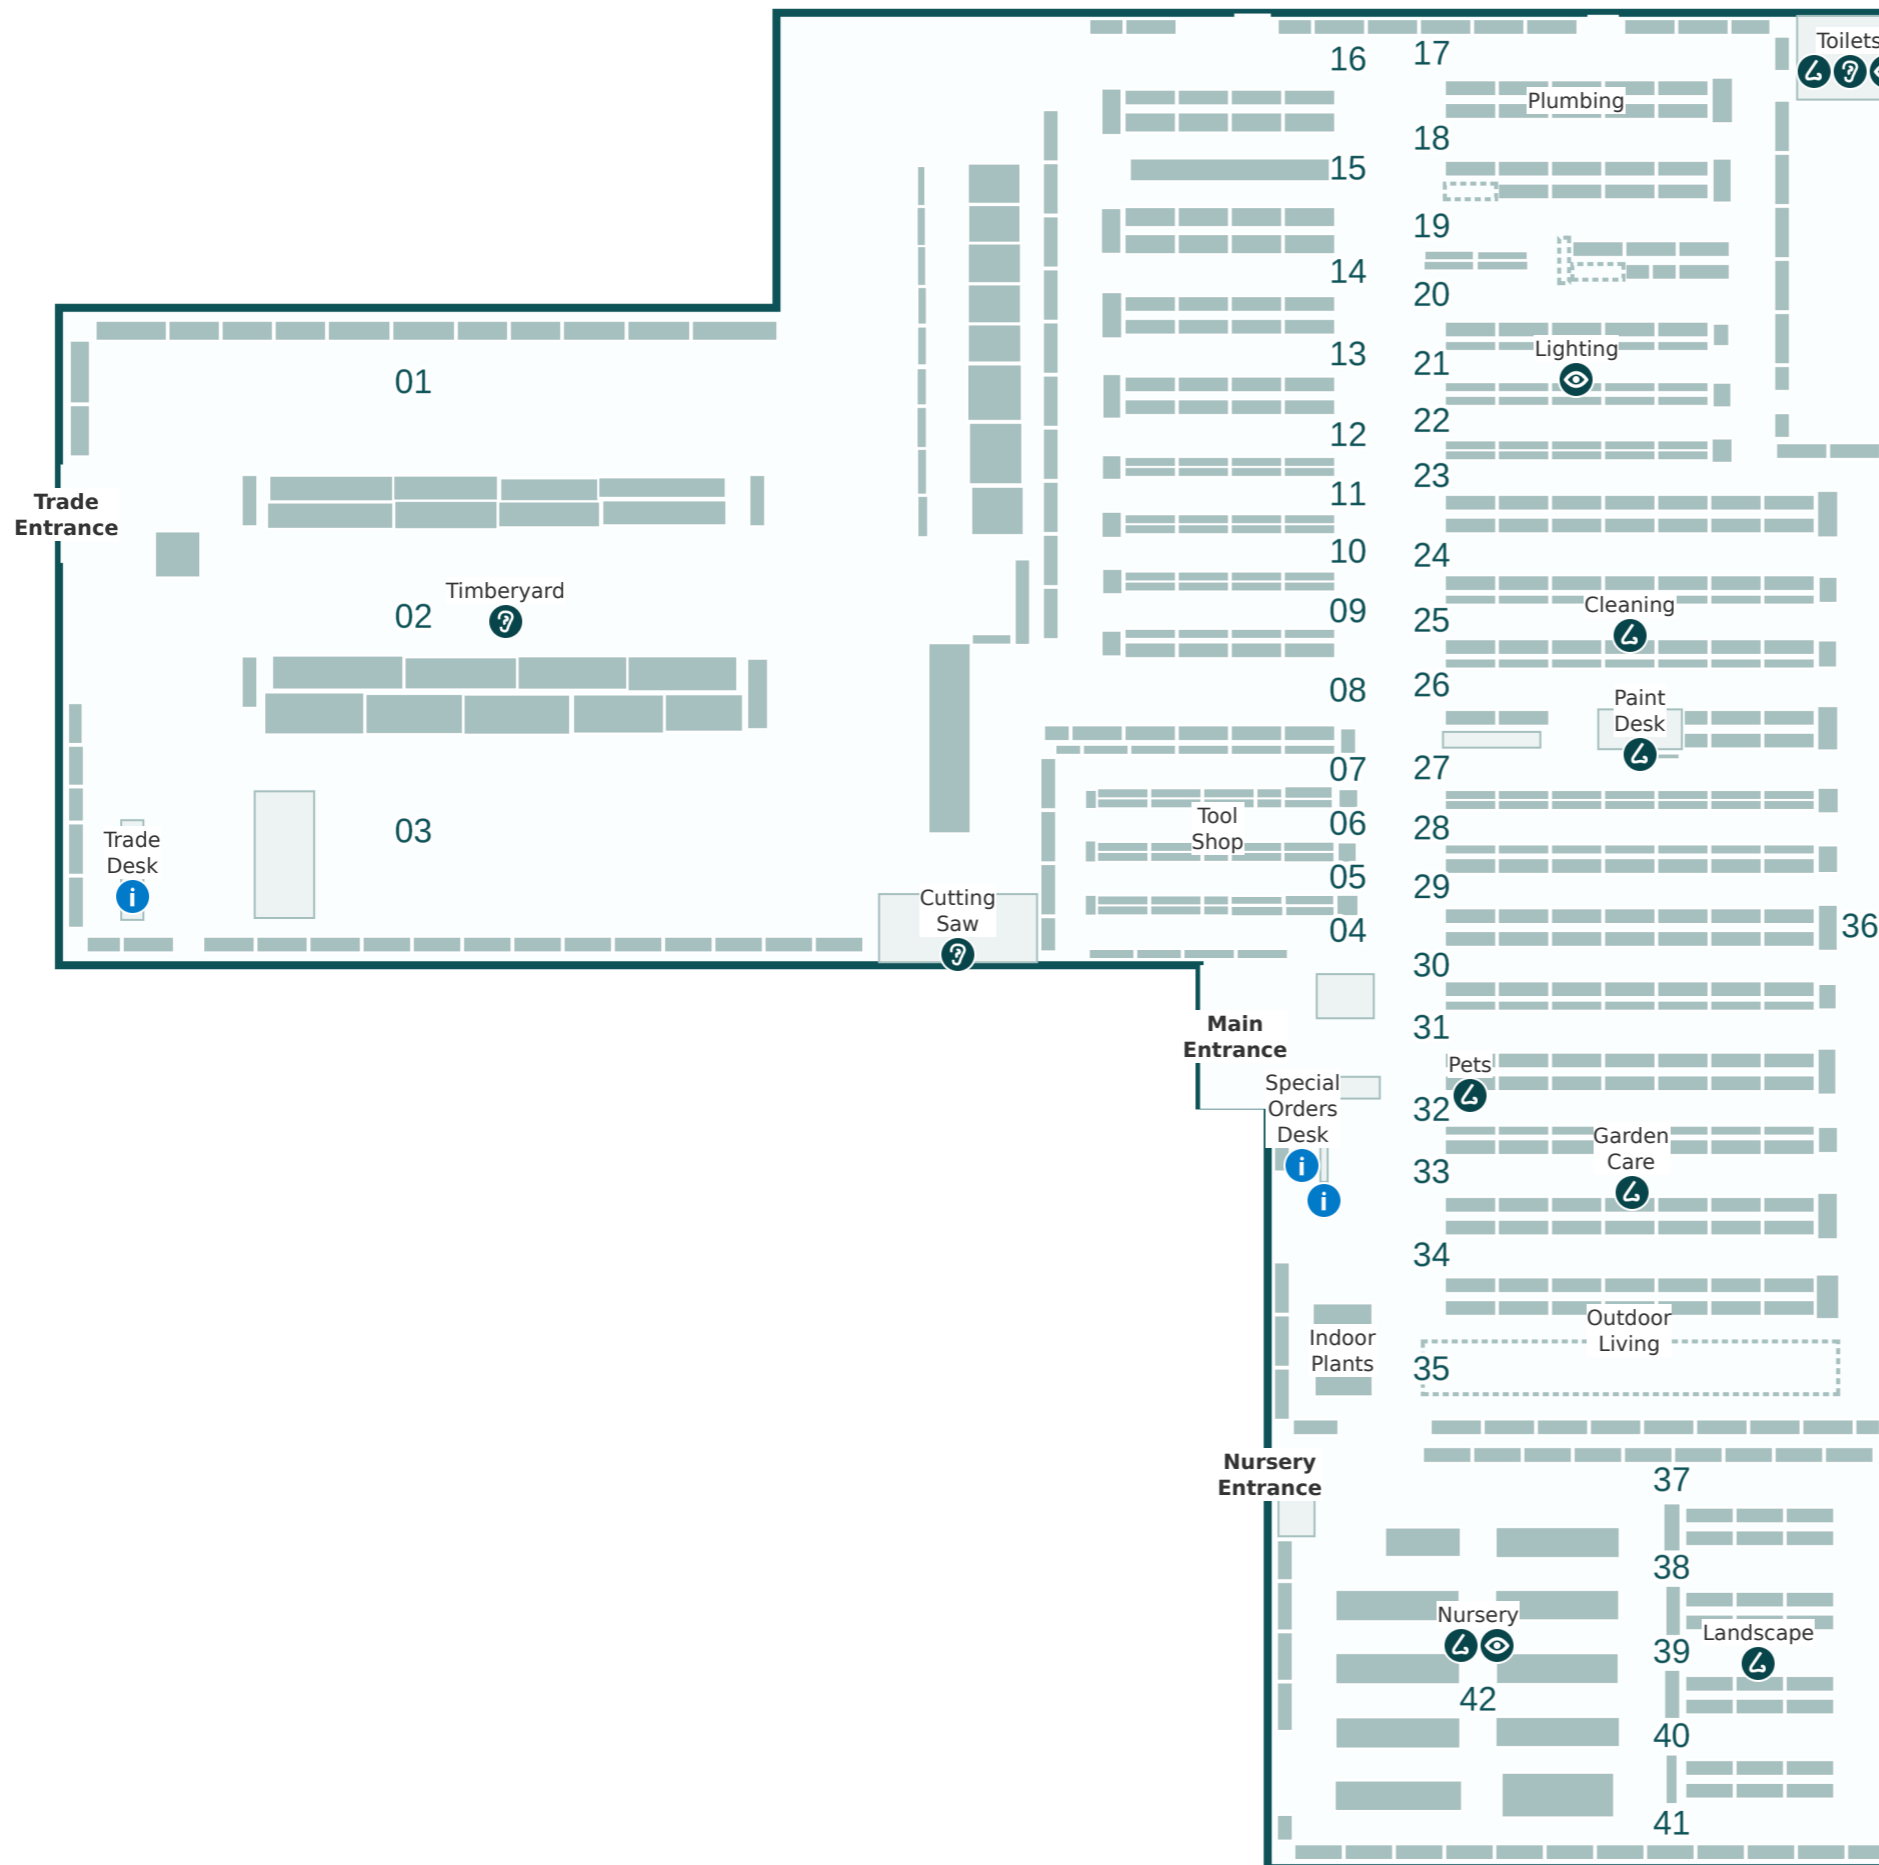

Key

- i Service areas
- ? Louder sounds
- 👁 Brighter lights
- 👂 Stronger smells

Store Directory

Department	Aisle
BBQs	35
Bathroom	19-20 & 36
Building Supplies	10, 14, 45 & 50
Cleaning	25 & 53
Cutting Saw	Refer to map
Doors	16-17
Electrical	22-23 & 53
Flooring	24
Garage Organisation	36
Garden Care	31-33 & 53
Garden Decor	34 & 55
Garden Tools	30 & 53
Hardware & Fixings	9-13 & 50
Indoor Plants	Refer to map
Indoor Timber	15
Kitchen & Laundry	18-19, 36 & 52-53
Ladders	8 & 50
Landscape	Refer to map
Lighting	21, 23 & 53
Nursery	Refer to map
Outdoor Living	34-36 & 53
Paint	26-28 & 53
Paint Accessories	26-27 & 53
Paint Desk	Refer to map
Pets	32
Plumbing	17-18, 36 & 53
Power Garden	29
Special Orders Desk	Refer to map
Steel	16
Storage	23-24 & 36
Timberyard	Refer to map
Toilets	Refer to map
Tool Shop	4-7 & 44
Trade Desk	Refer to map
Watering	31
Window Furnishings	24