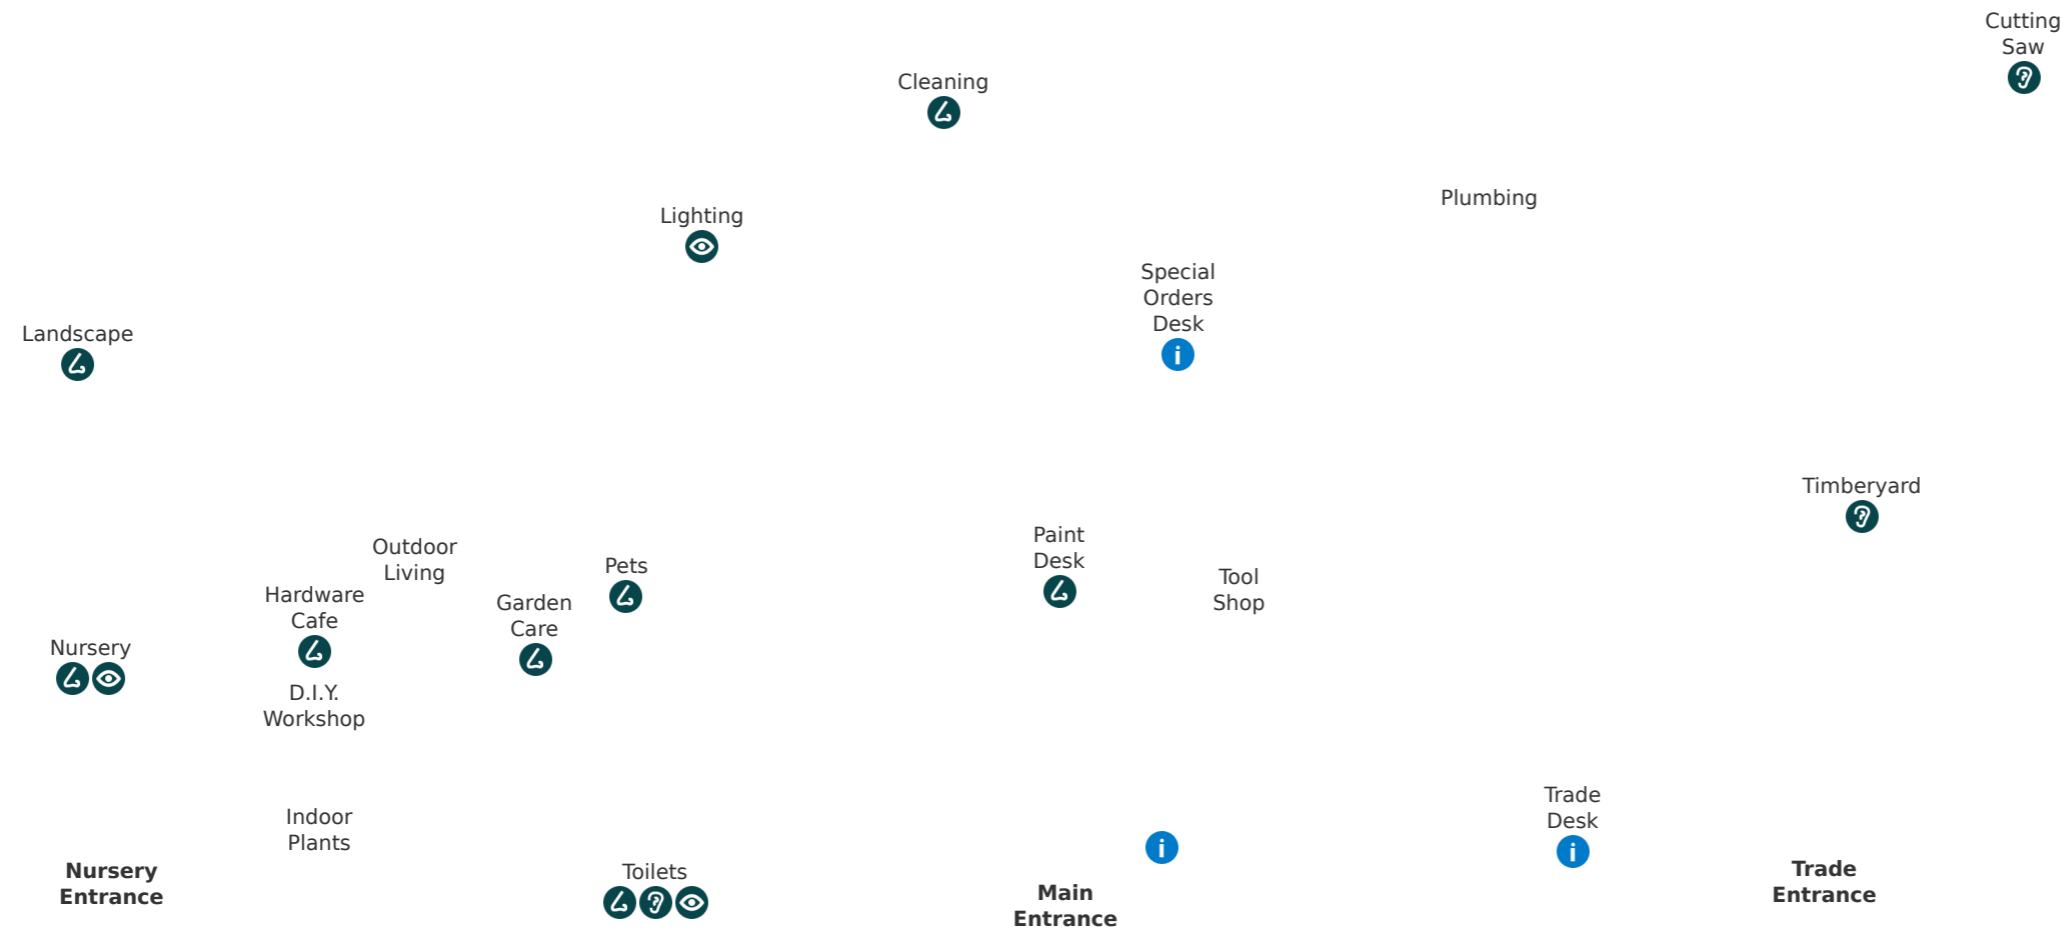

Key

-  Service areas
-  Brighter lights
-  Louder sounds
-  Stronger smells

Store Directory

Department	Aisle
BBQs	39
Bathroom	56-58
Building Supplies	61-62
Cleaning	49-51
Cutting Saw	Refer to map
D.I.Y. Workshop	Refer to map
Doors	63
Electrical	43-47
Flooring	52-55
Garage Organisation	49
Garden Care	26-27, 29, 33-34 & 39
Garden Decor	30-31
Garden Tools	23
Hardware & Fixings	4 & 7-10
Hardware Cafe	Refer to map
Indoor Plants	Refer to map
Indoor Timber	5-6
Kitchen & Laundry	52, 55, 57 & 59
Ladders	6
Landscape	Refer to map
Lighting	44-46
Nursery	Refer to map
Outdoor Living	28, 36-38 & 40-42
Paint	18-20
Paint Accessories	16-17
Paint Desk	Refer to map
Pets	25-26
Plumbing	59-60
Power Garden	21-22
Special Orders Desk	Refer to map
Steel	61-62
Storage	48
Timberyard	Refer to map
Toilets	Refer to map
Tool Shop	11-15
Trade Desk	Refer to map
Watering	24
Window Furnishings	51