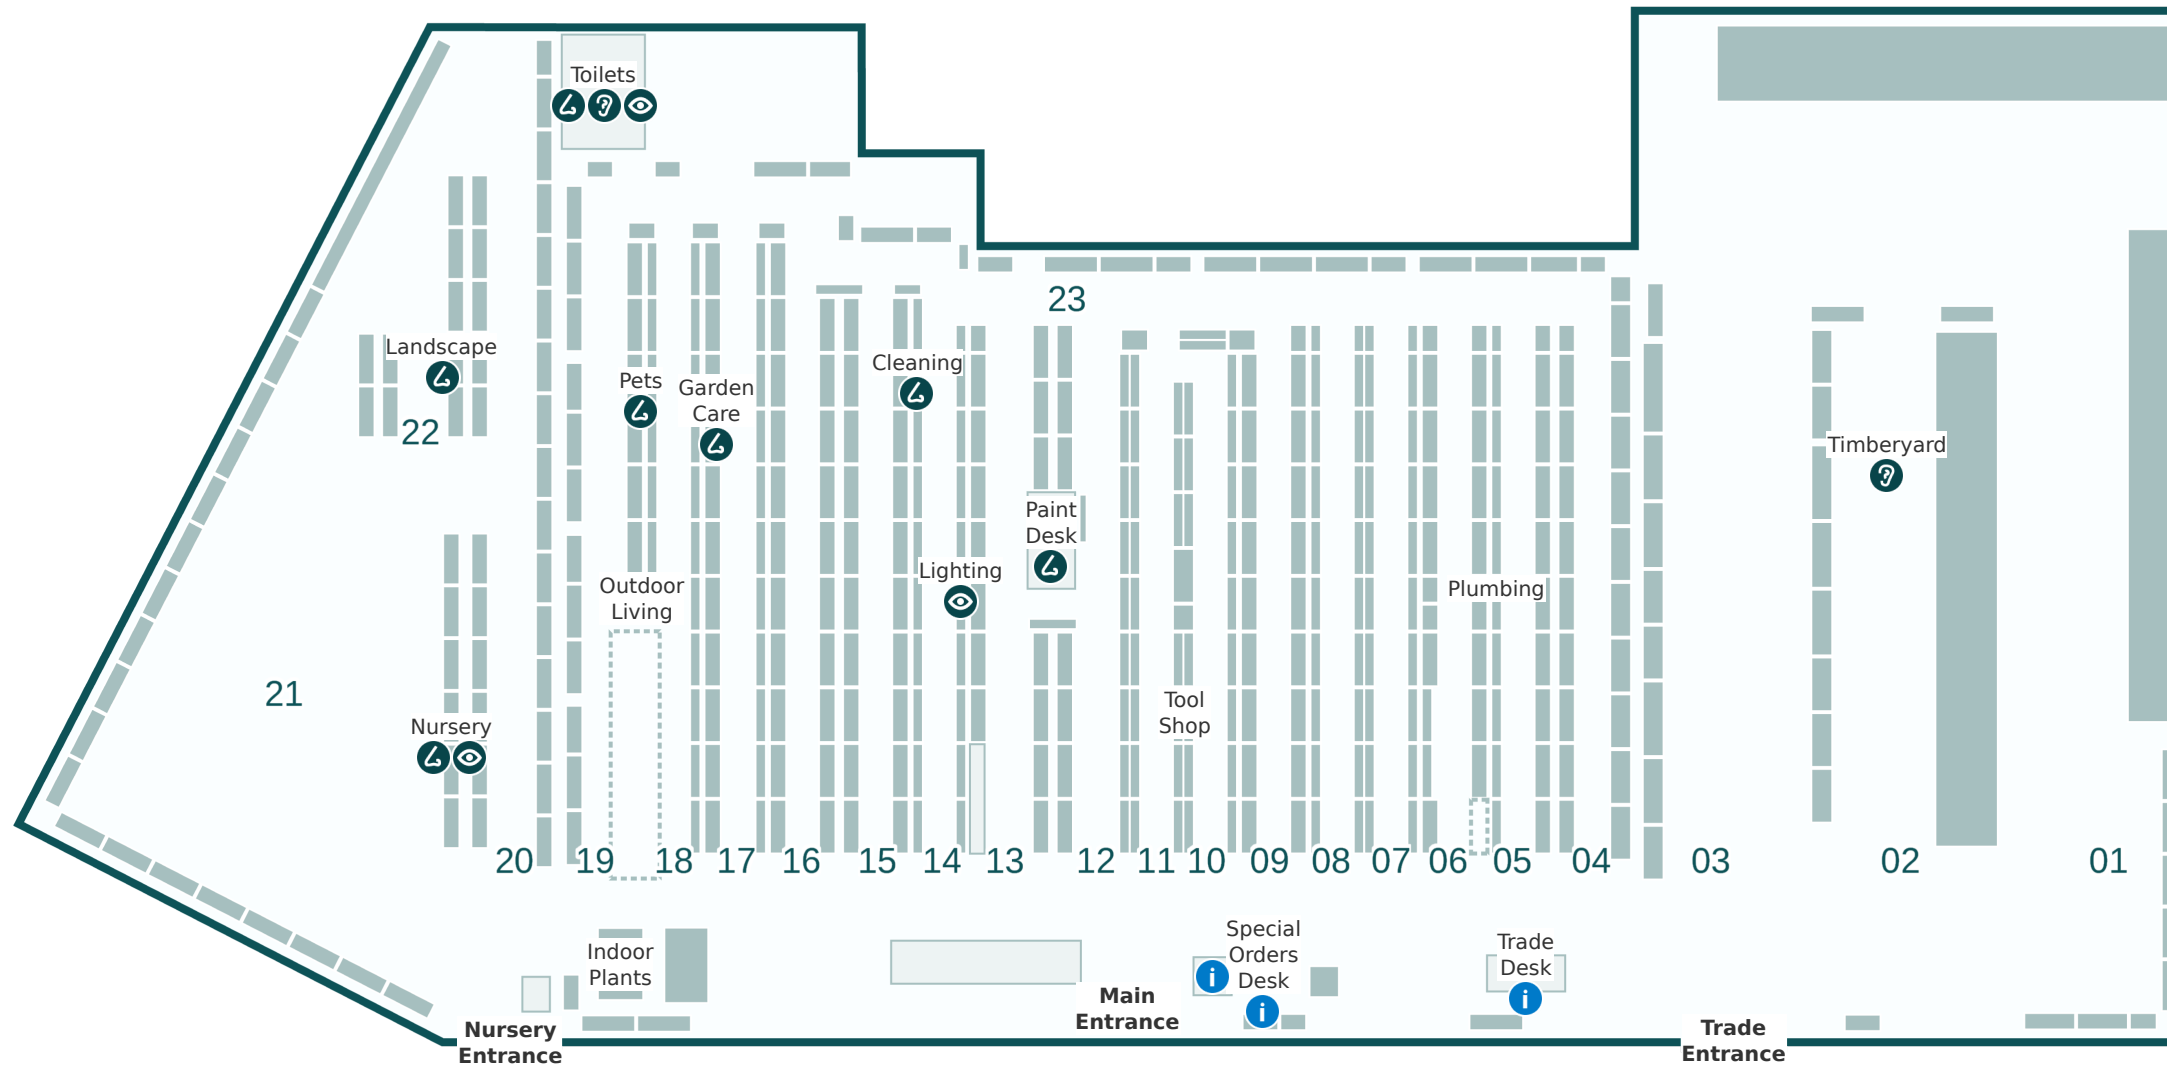

Key

- i Service areas
- 👁 Brighter lights
- 🔊 Louder sounds
- 👃 Stronger smells

Store Directory

Department	Aisle
BBQs	19
Bathroom	6
Building Supplies	1, 4-5, 9, 23 & 26
Cleaning	14-15 & 23
Doors	23
Electrical	14
Flooring	23
Garage Organisation	9
Garden Care	17-18 & 23
Garden Decor	20-21
Garden Tools	16
Hardware & Fixings	7-8
Indoor Plants	Refer to map
Indoor Timber	4
Kitchen & Laundry	6, 16 & 23
Ladders	23
Landscape	Refer to map
Lighting	14
Nursery	Refer to map
Outdoor Living	16, 18-19 & 23
Paint	12-13
Paint Accessories	12 & 23
Paint Desk	Refer to map
Pets	19 & 23
Plumbing	5 & 23
Power Garden	16
Special Orders Desk	Refer to map
Steel	5
Storage	9 & 14-15
Timberyard	Refer to map
Toilets	Refer to map
Tool Shop	10-11
Trade Desk	Refer to map
Watering	17 & 23