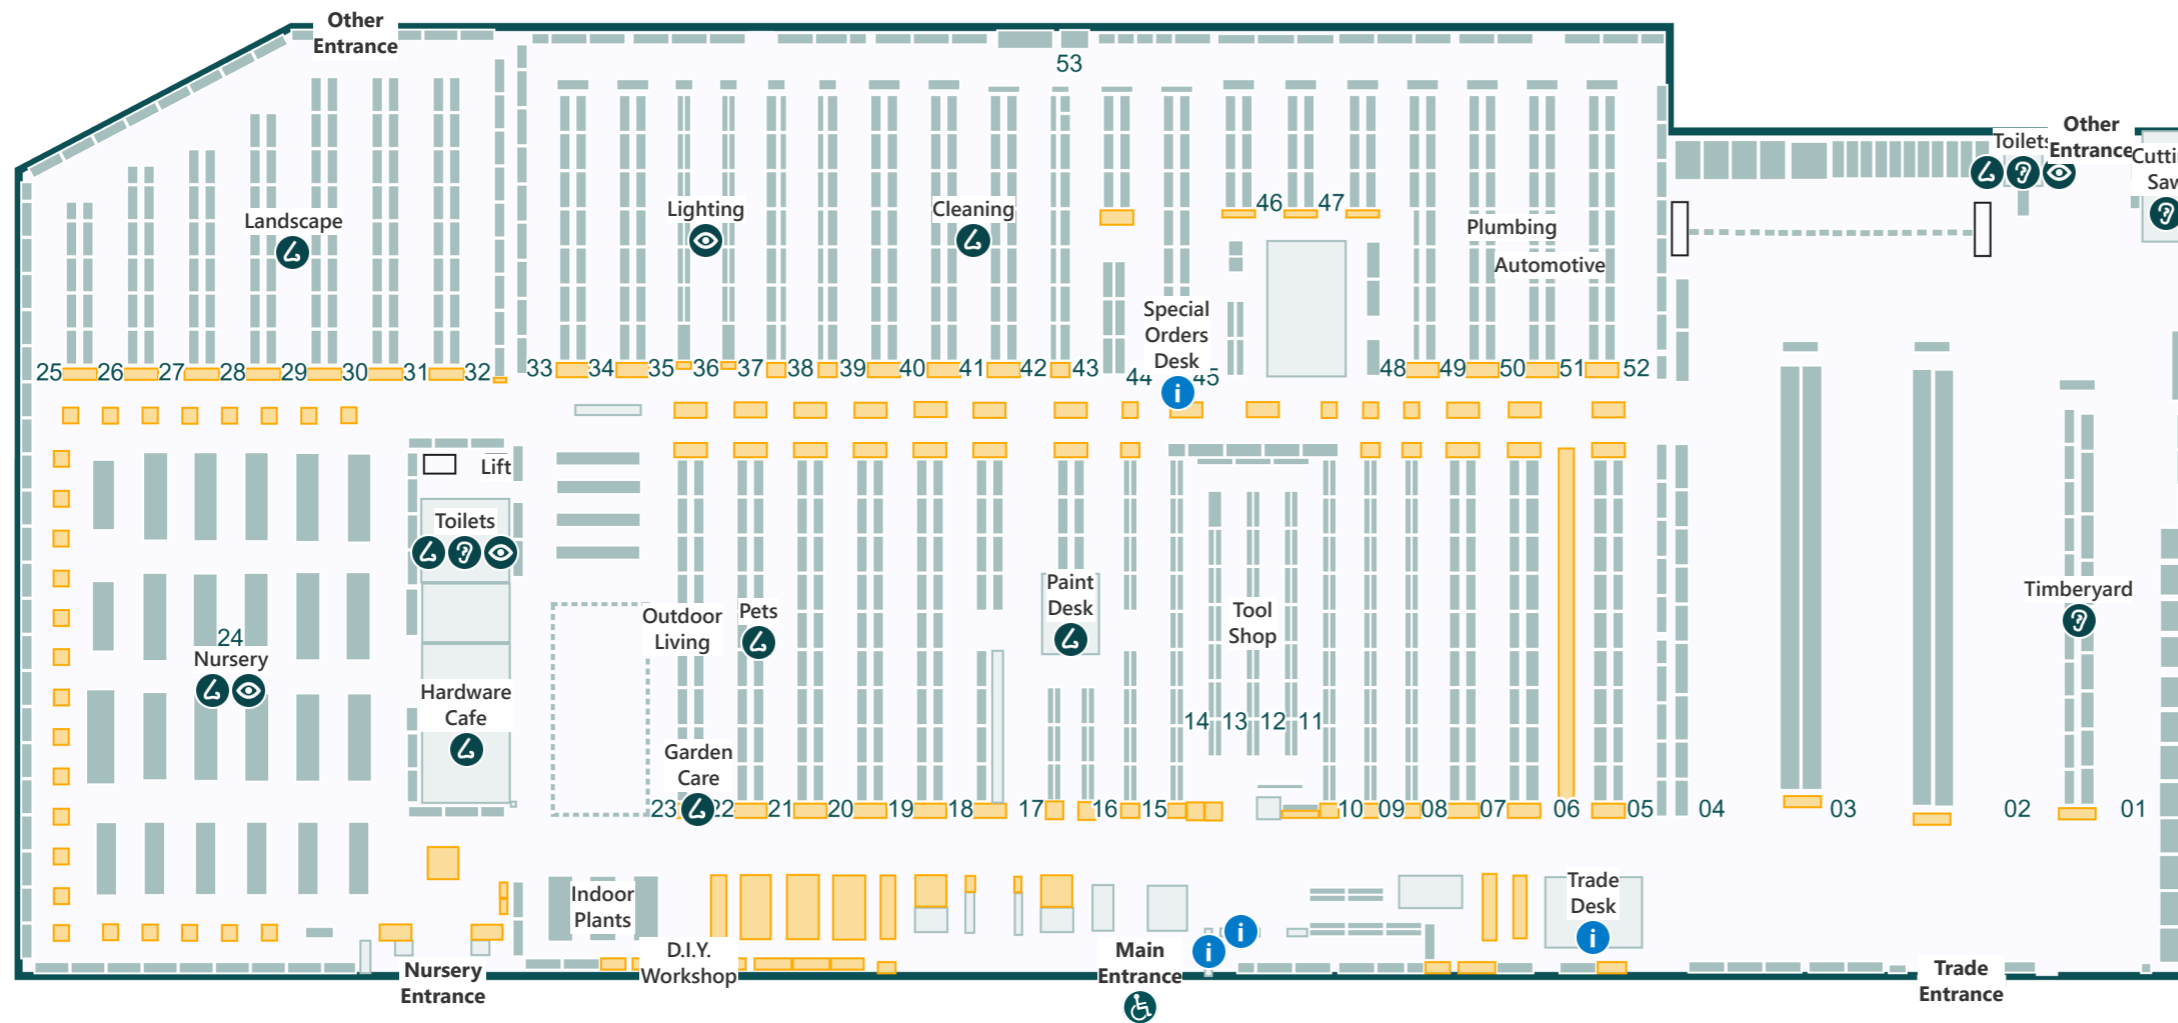

Key

- i Service areas
- 🔊 Louder sounds
- ♿ On request
- 👁️ Brighter lights
- 👃 Stronger smells

Store Directory

Department	Aisle
Automotive	51
BBQs	33
Bathroom	47-49 & 54
Building Supplies	5, 7, 51 & 53
Cleaning	41-42 & 53-54
Cutting Saw	Refer to map
D.I.Y. Workshop	Refer to map
Doors	52
Electrical	3, 37-38 & 53-54
Flooring	4, 43-44 & 53-54
Garage Organisation	39 & 53-54
Garden Care	22 & 26-28
Garden Decor	30
Garden Tools	21 & 30
Hardware & Fixings	8-10
Hardware Cafe	Refer to map
Indoor Plants	Refer to map
Indoor Timber	6
Kitchen & Laundry	45-47 & 53-54
Ladders	52
Landscape	Refer to map
Lighting	35-36
Nursery	Refer to map
Outdoor Living	23, 33-34 & 54
Paint	16-18
Paint Accessories	15-16
Paint Desk	Refer to map
Pets	21
Plumbing	50 & 54
Power Garden	19
Special Orders Desk	Refer to map
Steel	51 & 54
Storage	40
Timberyard	Refer to map
Toilets	Refer to map
Tool Shop	11-14
Trade Desk	Refer to map
Watering	20
Window Furnishings	42