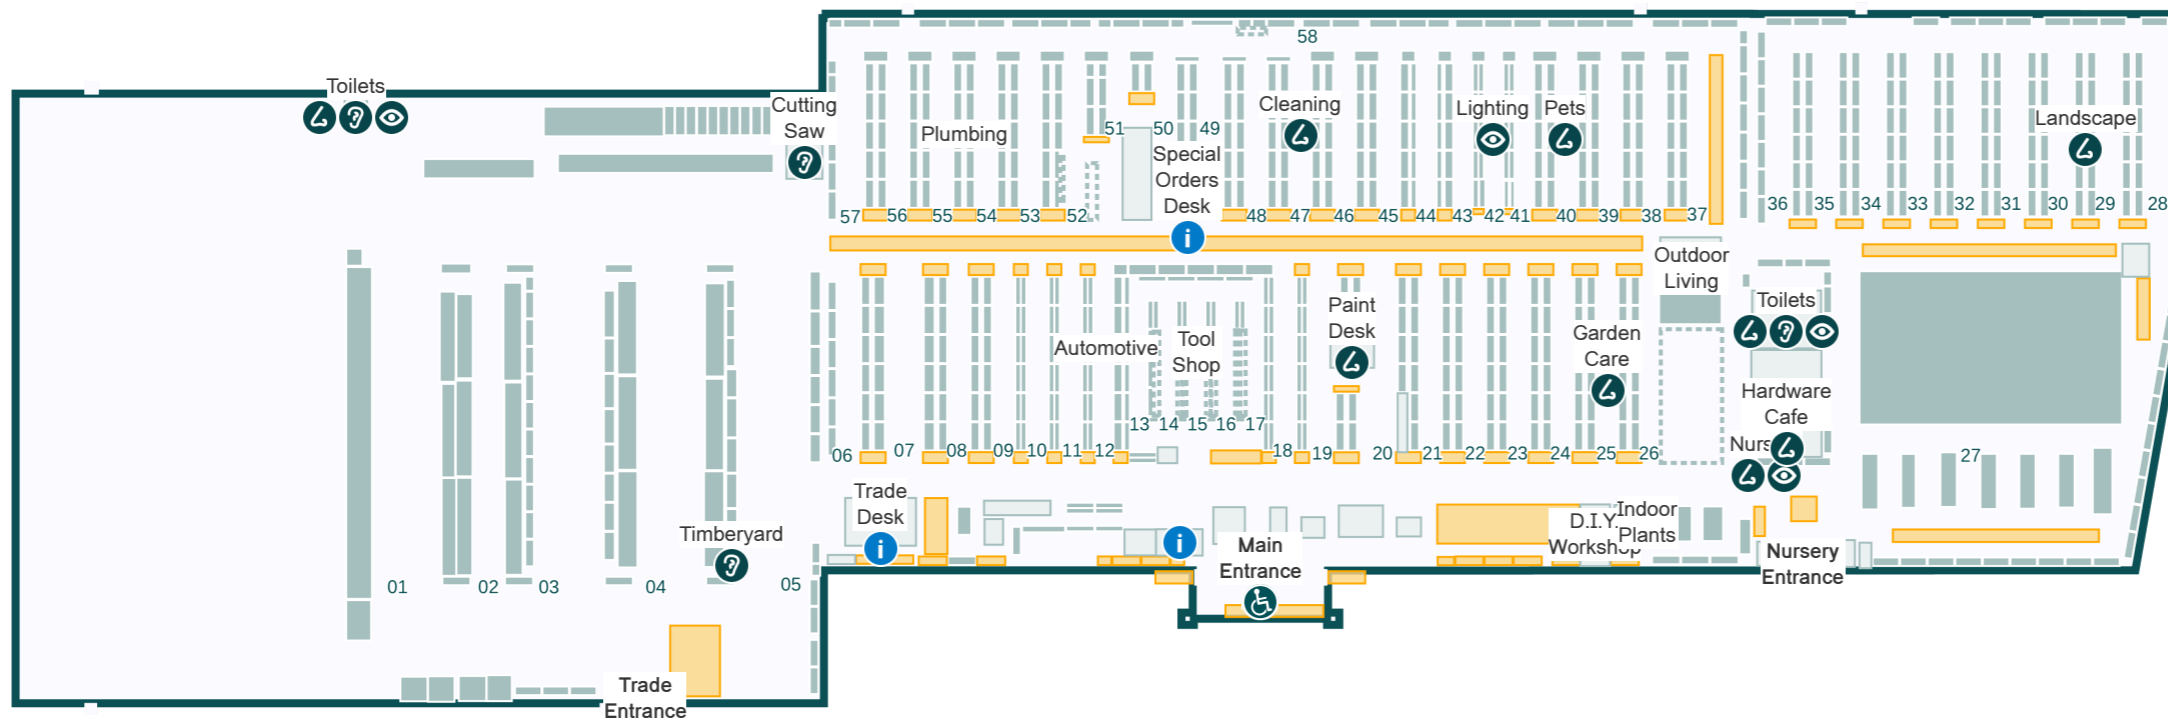

Key

- i Service areas
- ? Louder sounds
- ♿ On request
- 👁 Brighter lights
- 👂 Stronger smells

Store Directory

Department	Aisle
Automotive	12
BBQs	37 & 58
Bathroom	52-53
Building Supplies	6, 8, 57 & 59
Cleaning	46-47 & 59
Cutting Saw	Refer to map
D.I.Y. Workshop	Refer to map
Doors	57-58
Electrical	43-44 & 58-59
Flooring	48-49 & 58-59
Garage Organisation	45
Garden Care	25
Garden Decor	27 & 33-36
Garden Tools	23
Hardware & Fixings	8-12
Hardware Cafe	Refer to map
Indoor Plants	Refer to map
Indoor Timber	7
Kitchen & Laundry	50-51 & 58-59
Ladders	56
Landscape	Refer to map
Lighting	41-43
Nursery	Refer to map
Outdoor Living	26, 37-39 & 58-59
Paint	19-21
Paint Accessories	18-19
Paint Desk	Refer to map
Pets	34 & 40
Plumbing	54-56 & 58-59
Power Garden	22-23
Special Orders Desk	Refer to map
Steel	56
Storage	9, 45-46 & 58-59
Timberyard	Refer to map
Toilets	Refer to map
Tool Shop	13-17
Trade Desk	Refer to map
Watering	24
Window Furnishings	48