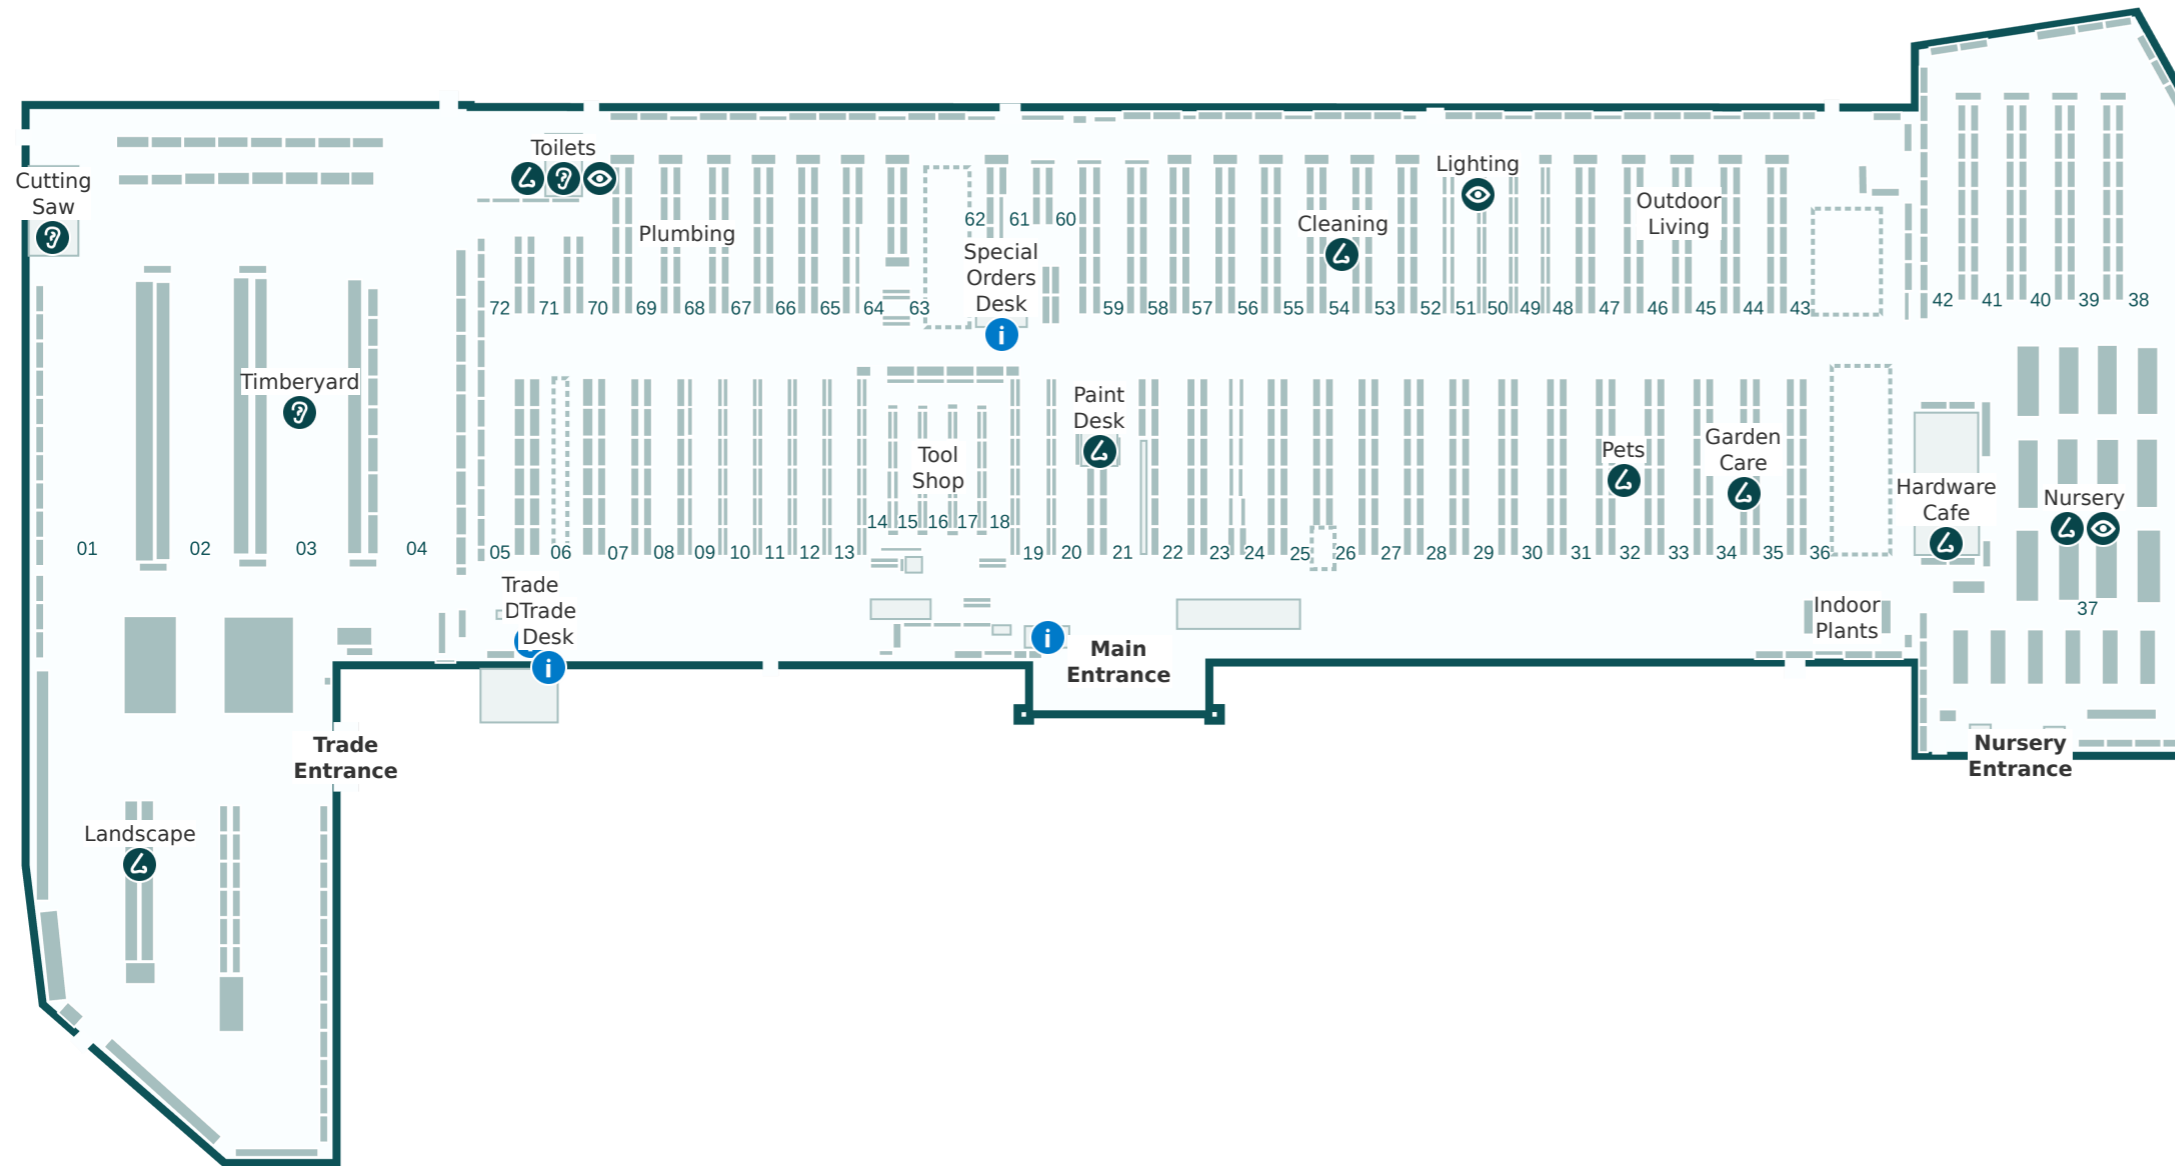

Key

- i Service areas
- ? Louder sounds
- 👁 Brighter lights
- 👂 Stronger smells

Store Directory

Department	Aisle
BBQs	43-44 & 76
Bathroom	63-66
Building Supplies	1, 4-5, 72 & 74
Cleaning	52-55 & 75-76
Cutting Saw	Refer to map
Doors	70
Electrical	51 & 75-76
Flooring	59-61 & 73-76
Garage Organisation	56 & 75-76
Garden Care	33-35
Garden Decor	40
Garden Tools	28 & 30
Hardware & Fixings	8-13
Hardware Cafe	Refer to map
Indoor Plants	Refer to map
Indoor Timber	5-6
Kitchen & Laundry	62, 67 & 73-74
Ladders	7
Landscape	Refer to map
Lighting	47-50 & 75
Nursery	Refer to map
Outdoor Living	36, 43-47 & 75-76
Paint	21-24
Paint Accessories	19-21
Paint Desk	Refer to map
Pets	31-32
Plumbing	67-69 & 73-74
Power Garden	25-27
Special Orders Desk	Refer to map
Steel	71
Storage	57-58 & 75-76
Timberyard	Refer to map
Toilets	Refer to map
Tool Shop	14-18
Trade Desk	Refer to map
Watering	29-30
Window Furnishings	52 & 75-76