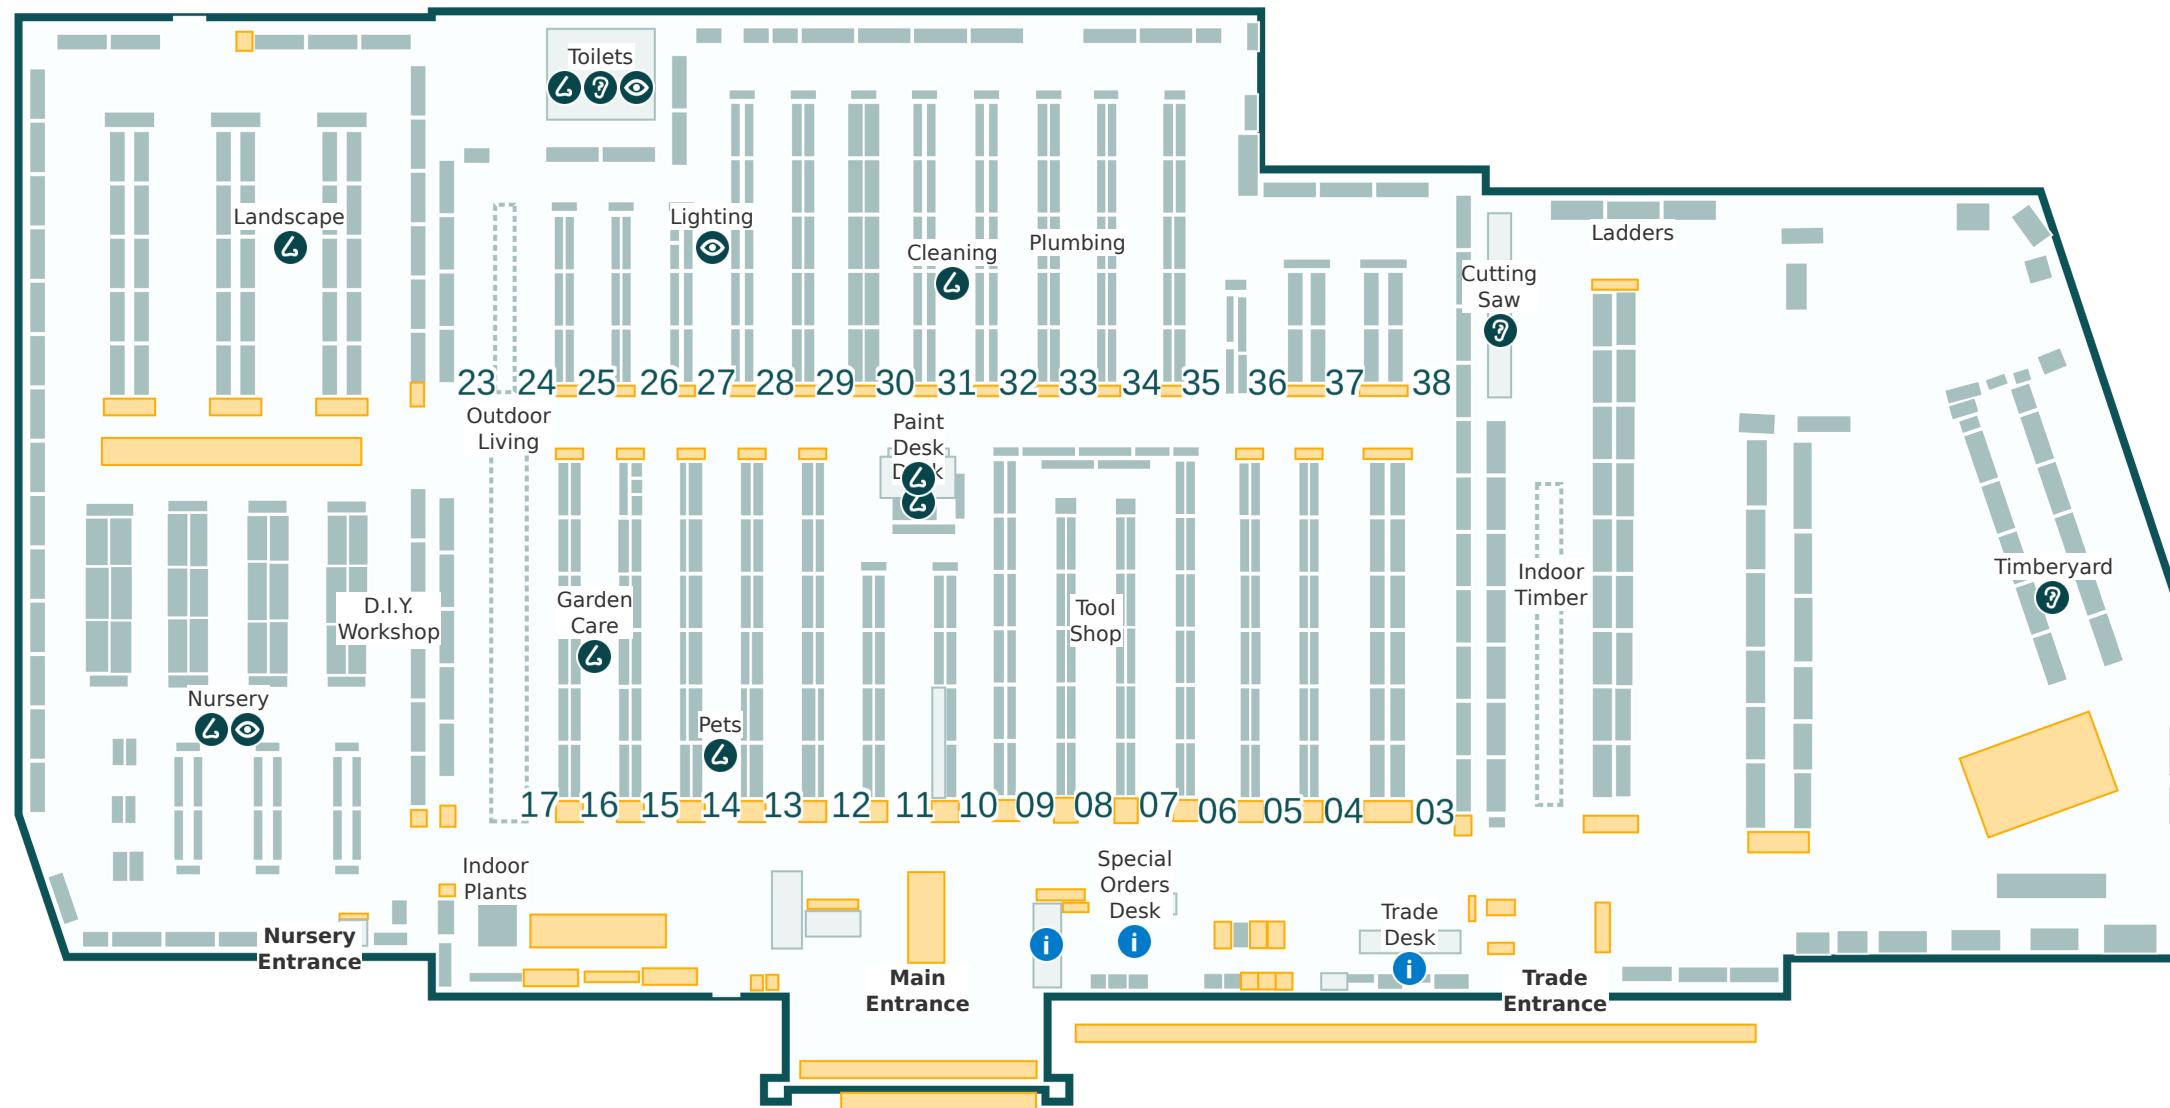

Key

- i Service areas
- ? Louder sounds
- 👁 Brighter lights
- 👂 Stronger smells

Store Directory

Department	Aisle
BBQs	17 & 23
Bathroom	34-35
Building Supplies	3 & 37
Cleaning	30-31
Cutting Saw	Refer to map
D.I.Y. Workshop	Refer to map
Doors	3 & 38
Electrical	28-29
Flooring	32
Garage Organisation	30
Garden Care	16-17
Garden Decor	25
Garden Tools	14-15
Hardware & Fixings	3-6, 14-15, 26 & 37
Indoor Plants	Refer to map
Indoor Timber	Refer to map
Kitchen & Laundry	36 & 38
Ladders	Refer to map
Landscape	Refer to map
Lighting	27-28
Nursery	Refer to map
Outdoor Living	17, 24 & 26
Paint	10-11
Paint Accessories	12
Paint Desk	Refer to map
Pets	14
Plumbing	33-34
Power Garden	13
Special Orders Desk	Refer to map
Steel	37-38
Storage	29-30
Timberyard	Refer to map
Toilets	Refer to map
Tool Shop	7-9
Trade Desk	Refer to map
Watering	15-16