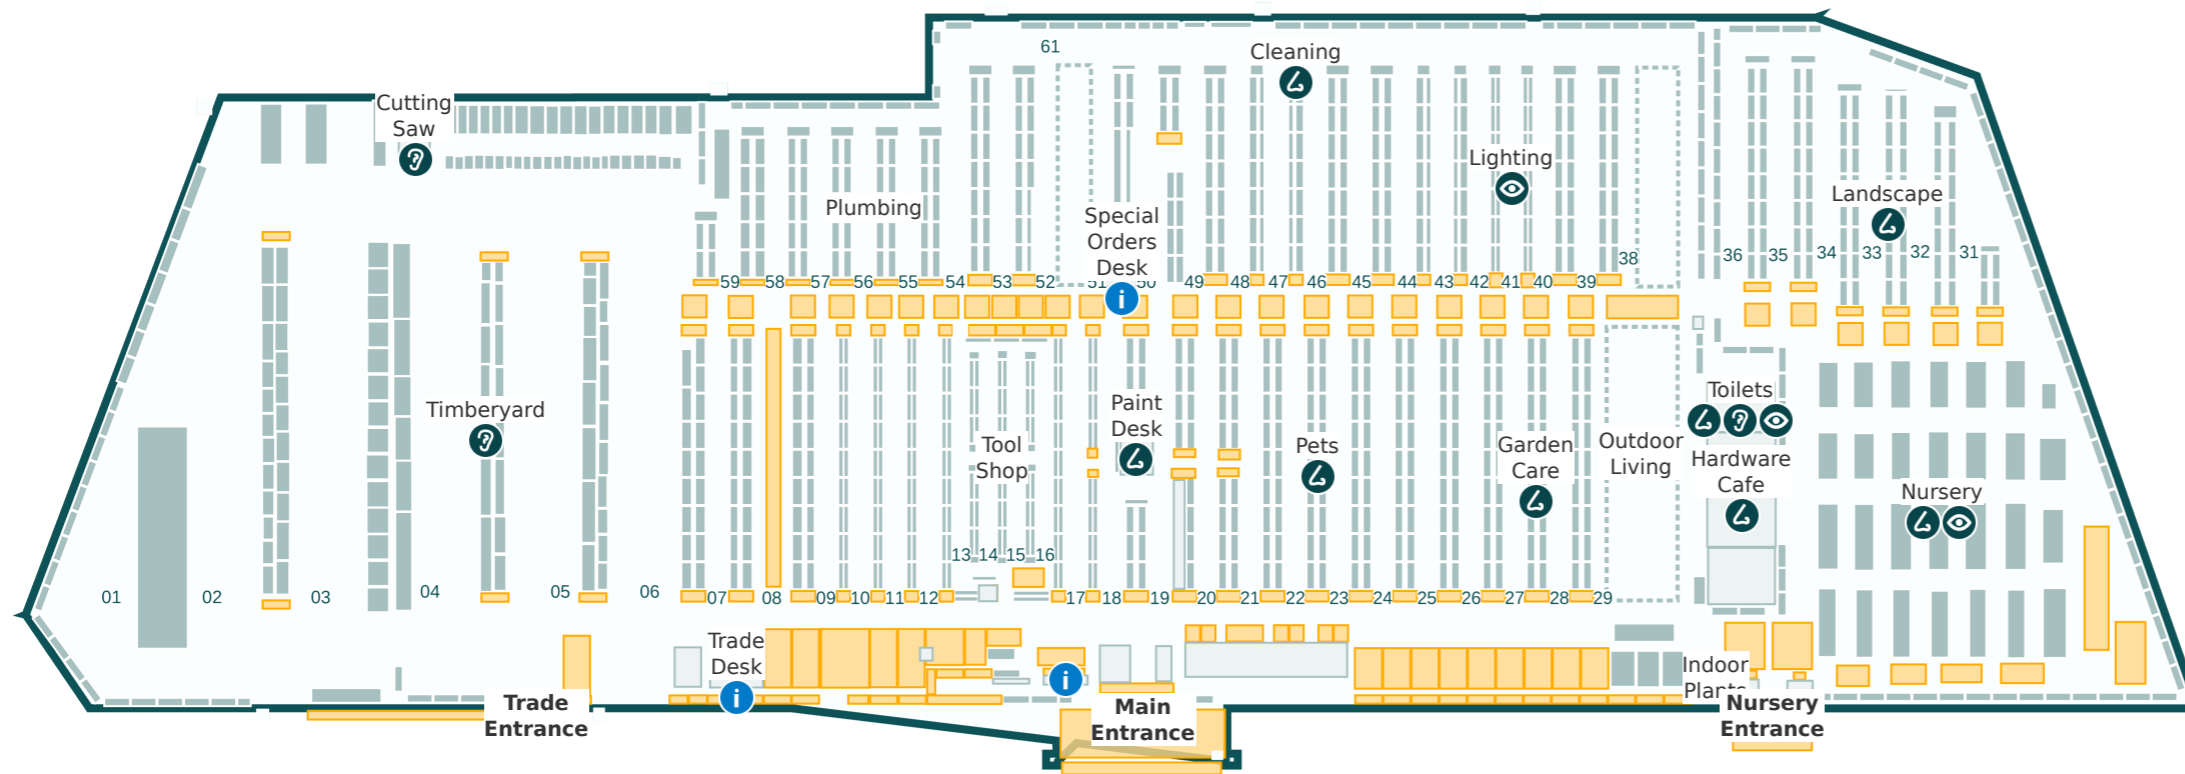

Key

- i Service areas
- 👁 Brighter lights
- ? Louder sounds
- 👂 Stronger smells

Store Directory

Department	Aisle
BBQs	38
Bathroom	52-55
Building Supplies	1, 3-4, 6-7, 57-58, 60 & 85-86
Cleaning	45-46 & 61
Cutting Saw	Refer to map
Doors	59-60
Electrical	39-41, 43 & 61
Flooring	47-50, 60 & 84
Garage Organisation	45
Garden Care	27-28 & 30
Garden Decor	26, 33-34 & 69
Garden Tools	24
Hardware & Fixings	9-12
Hardware Cafe	Refer to map
Indoor Plants	Refer to map
Indoor Timber	5 & 8
Kitchen & Laundry	50-52, 54 & 60
Ladders	9
Landscape	Refer to map
Lighting	40-42
Nursery	Refer to map
Outdoor Living	29, 33-34, 38-39 & 61
Paint	18-21
Paint Accessories	17-19
Paint Desk	Refer to map
Pets	23
Plumbing	3, 55-56 & 60
Power Garden	22
Special Orders Desk	Refer to map
Steel	57
Storage	43-44 & 61
Timberyard	Refer to map
Toilets	Refer to map
Tool Shop	13-16
Trade Desk	Refer to map
Watering	25
Window Furnishings	47