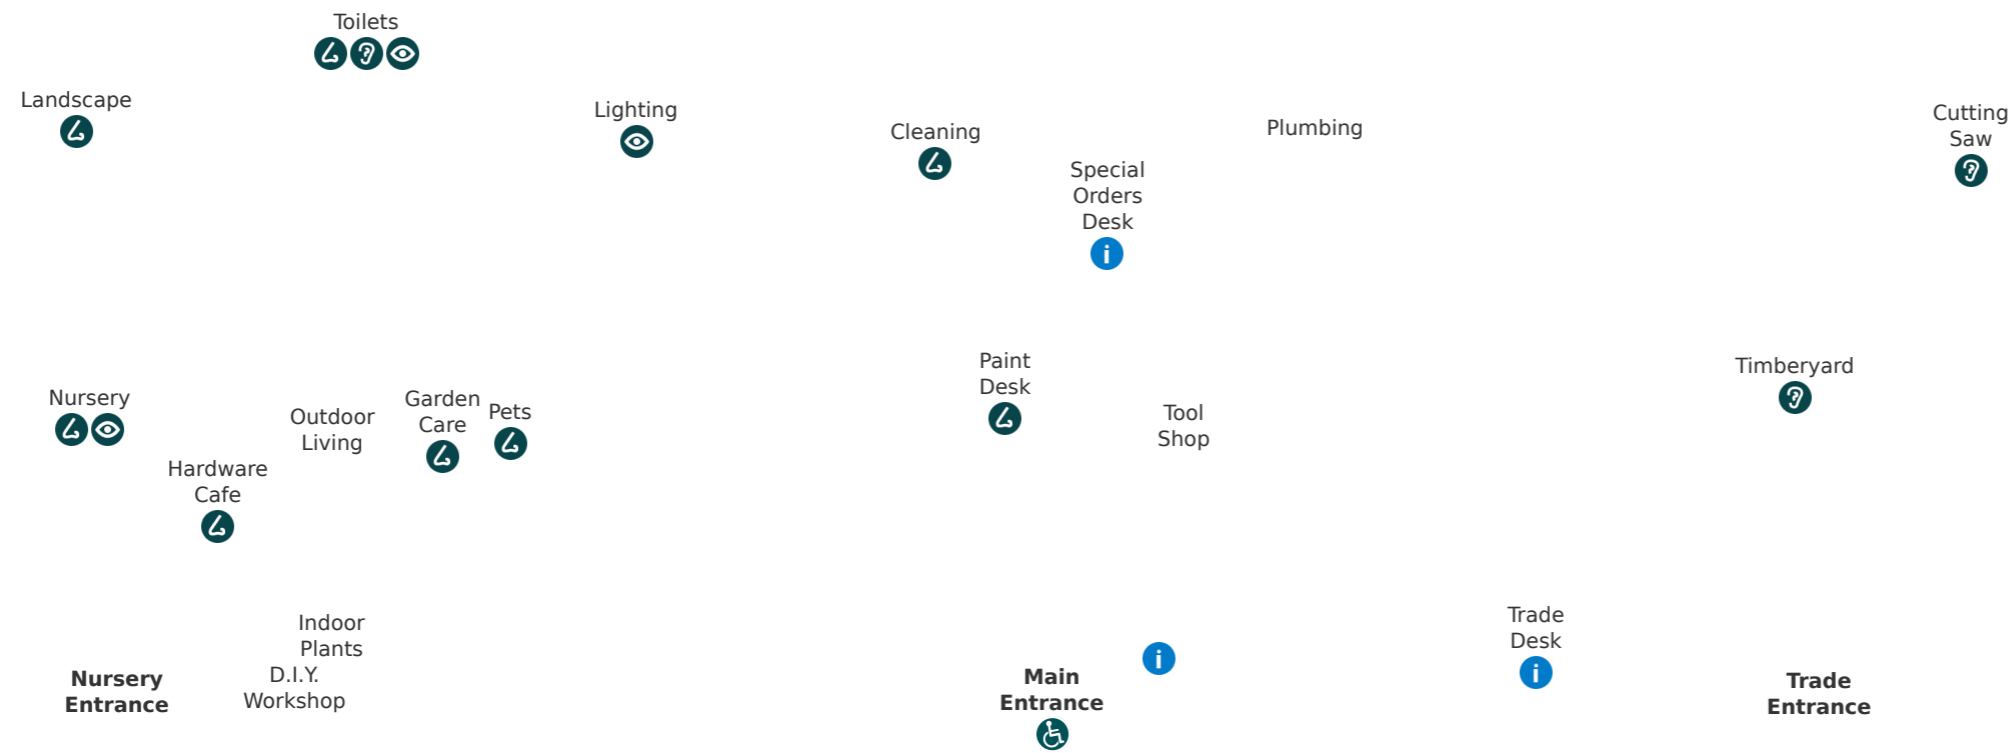

**BUNNINGS**  
McGraths Hill

Map ID 7096-0015

**Key**

-  Service areas
-  Louder sounds
-  On request
-  Brighter lights
-  Stronger smells

**Store Directory**

Department	Aisle
BBQs	36
Bathroom	54
Building Supplies	4 & 60
Cleaning	48
Cutting Saw	Refer to map
D.I.Y. Workshop	Refer to map
Doors	48 & 57
Electrical	44
Flooring	49-51
Garage Organisation	45
Garden Care	25
Garden Decor	23 & 39
Garden Tools	21
Hardware & Fixings	6-9
Hardware Cafe	Refer to map
Indoor Plants	Refer to map
Indoor Timber	4-5
Kitchen & Laundry	51-52
Ladders	58
Landscape	Refer to map
Lighting	40-43
Nursery	Refer to map
Outdoor Living	26 & 37-38
Paint	16-19
Paint Accessories	14-16
Paint Desk	Refer to map
Pets	24
Plumbing	53 & 55-56
Power Garden	20
Special Orders Desk	Refer to map
Steel	59
Storage	45-47
Timberyard	Refer to map
Toilets	Refer to map
Tool Shop	10-14
Trade Desk	Refer to map
Watering	22
Window Furnishings	19

Find product faster with the Bunnings App