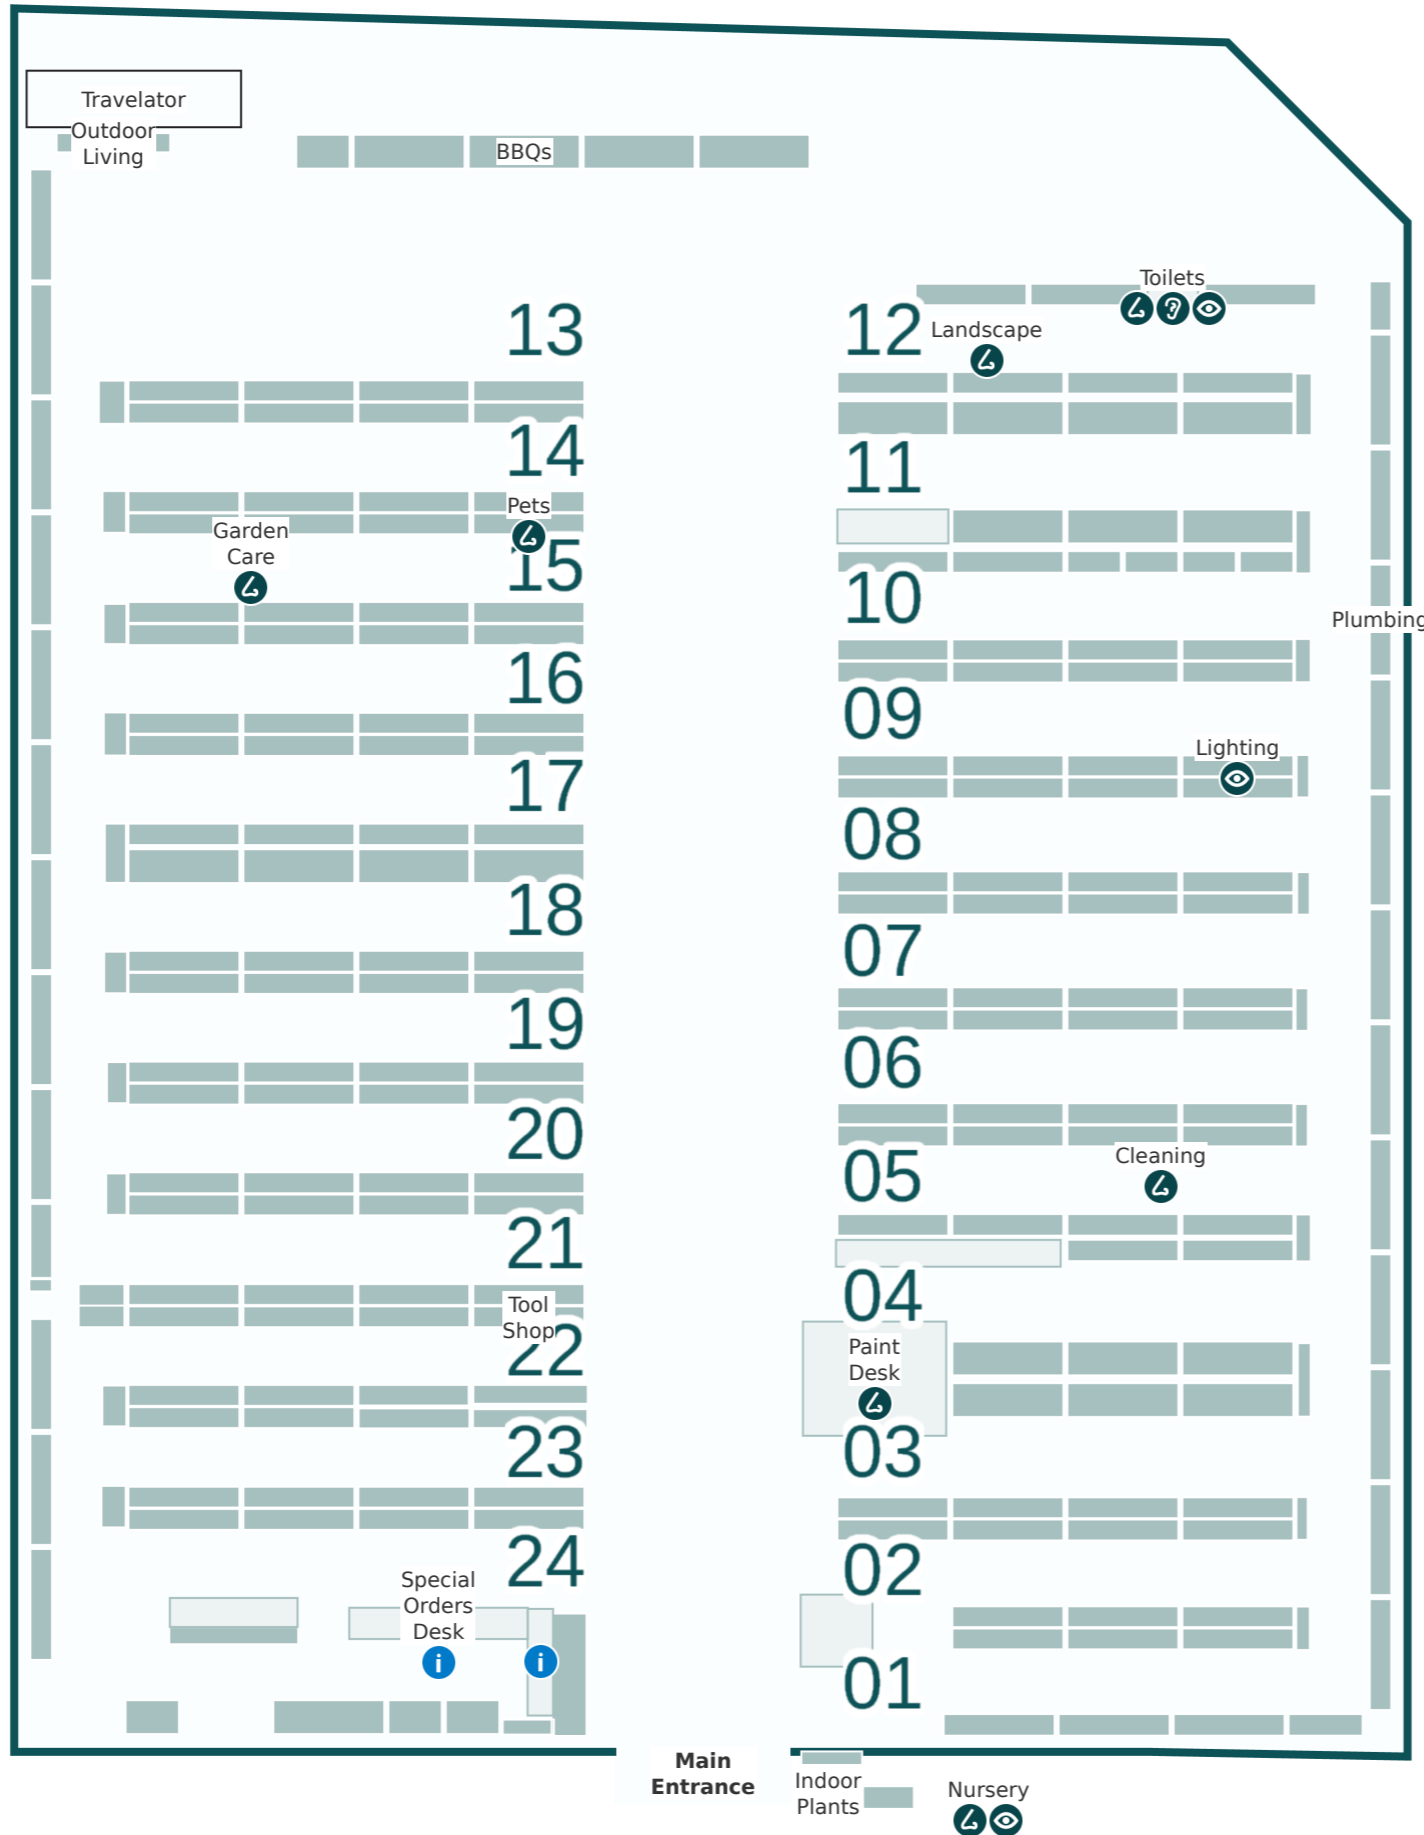

Lower Ground

Carlingford

Map ID 7132-0012

Key

-  Service areas
-  Brighter lights
-  Louder sounds
-  Stronger smells

Store Directory

Department	Aisle
BBQs	Refer to map - G
Bathroom	10-11
Building Supplies	27, 30, 34-36 & 38
Cleaning	5-6
Doors	36
Electrical	8-9
Flooring	7 & 11
Garage Organisation	7
Garden Care	14-15
Garden Decor	16 & 36
Garden Tools	18
Hardware & Fixings	19-21
Indoor Plants	Refer to map - G
Indoor Timber	26 & 36
Kitchen & Laundry	11
Ladders	29
Landscape	Refer to map - LG, G
Lighting	9
Nursery	Refer to map - G
Outdoor Living	13-14
Paint	2-4
Paint Accessories	1-2
Paint Desk	Refer to map - G
Pets	15
Plumbing	10, 26, 28-29 & 36
Power Garden	18
Special Orders Desk	Refer to map - G
Steel	27
Storage	6-7
Timberyard	Refer to map - LG
Toilets	Refer to map - LG, G
Tool Shop	22-24
Trade Desk	Refer to map - LG
Watering	17

Find products faster with the Bunnings Product Finder App

Key

- i Service areas
- ? Louder sounds
- 👁 Brighter lights
- 👂 Stronger smells

Store Directory

Department	Aisle
BBQs	Refer to map - G
Bathroom	10-11
Building Supplies	27, 30, 34-36 & 38
Cleaning	5-6
Doors	36
Electrical	8-9
Flooring	7 & 11
Garage Organisation	7
Garden Care	14-15
Garden Decor	16 & 36
Garden Tools	18
Hardware & Fixings	19-21
Indoor Plants	Refer to map - G
Indoor Timber	26 & 36
Kitchen & Laundry	11
Ladders	29
Landscape	Refer to map - LG, G
Lighting	9
Nursery	Refer to map - G
Outdoor Living	13-14
Paint	2-4
Paint Accessories	1-2
Paint Desk	Refer to map - G
Pets	15
Plumbing	10, 26, 28-29 & 36
Power Garden	18
Special Orders Desk	Refer to map - G
Steel	27
Storage	6-7
Timberyard	Refer to map - LG
Toilets	Refer to map - LG, G
Tool Shop	22-24
Trade Desk	Refer to map - LG
Watering	17