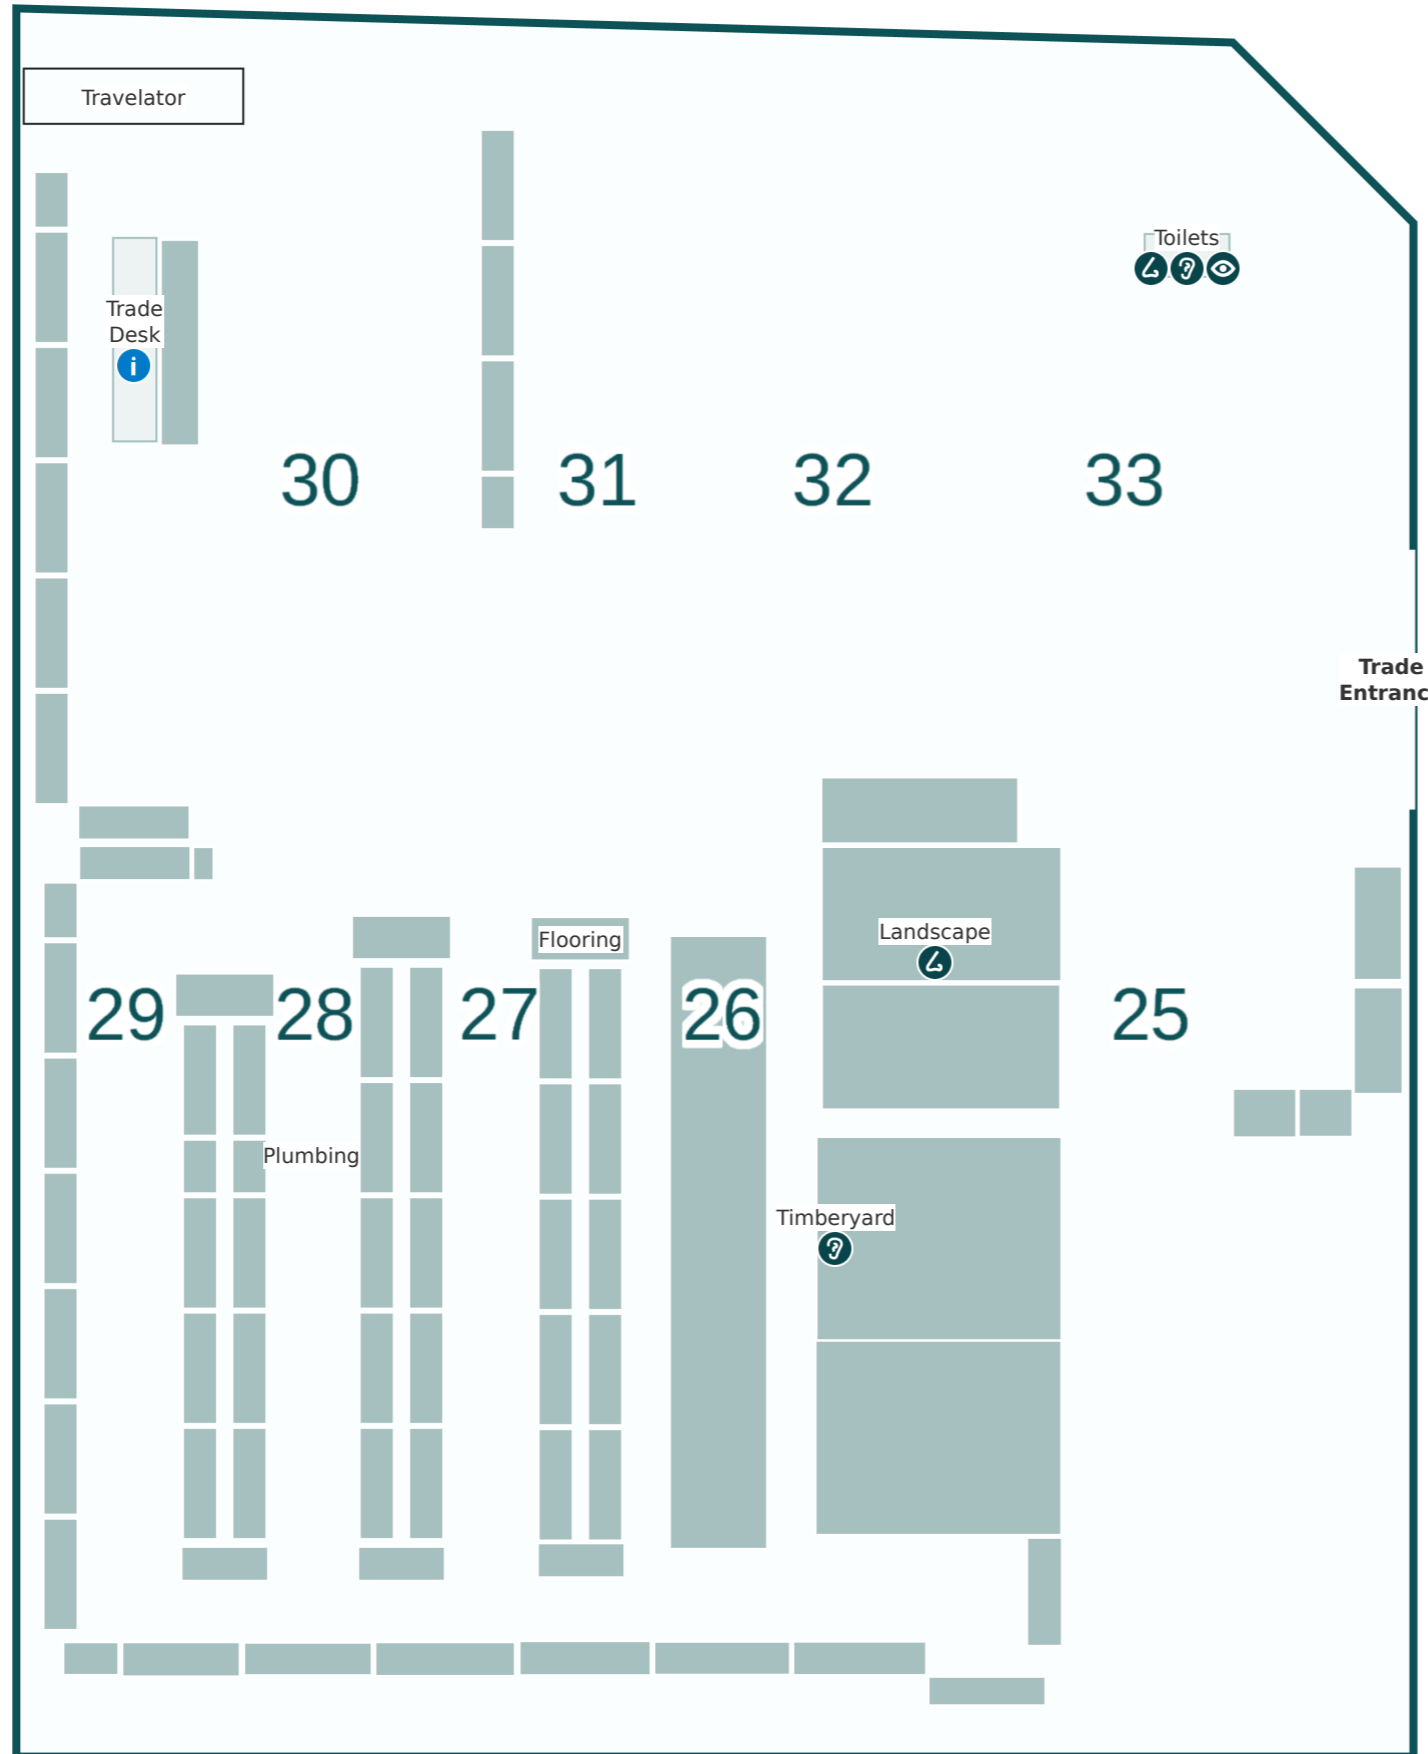

Lower Ground

Carlingford

Map ID 7132-0012

Key

-  Service areas
-  Brighter lights
-  Louder sounds
-  Stronger smells

Store Directory

Department	Aisle
BBQs	Refer to map - G
Bathroom	10-11
Building Supplies	27, 30, 34-36 & 38
Cleaning	5-6
Doors	36
Electrical	8-9
Flooring	7 & 11
Garage Organisation	7
Garden Care	14-15
Garden Decor	16 & 36
Garden Tools	18
Hardware & Fixings	19-21
Indoor Plants	Refer to map - G
Indoor Timber	26 & 36
Kitchen & Laundry	11
Ladders	29
Landscape	Refer to map - LG, G
Lighting	9
Nursery	Refer to map - G
Outdoor Living	13-14
Paint	2-4
Paint Accessories	1-2
Paint Desk	Refer to map - G
Pets	15
Plumbing	10, 26, 28-29 & 36
Power Garden	18
Special Orders Desk	Refer to map - G
Steel	27
Storage	6-7
Timberyard	Refer to map - LG
Toilets	Refer to map - LG, G
Tool Shop	22-24
Trade Desk	Refer to map - LG
Watering	17

Find products faster with the Bunnings Product Finder App

Key

- i Service areas
- ? Louder sounds
- 👁 Brighter lights
- 👂 Stronger smells

Store Directory

Department	Aisle
BBQs	Refer to map - G
Bathroom	10-11
Building Supplies	27, 30, 34-36 & 38
Cleaning	5-6
Doors	36
Electrical	8-9
Flooring	7 & 11
Garage Organisation	7
Garden Care	14-15
Garden Decor	16 & 36
Garden Tools	18
Hardware & Fixings	19-21
Indoor Plants	Refer to map - G
Indoor Timber	26 & 36
Kitchen & Laundry	11
Ladders	29
Landscape	Refer to map - LG, G
Lighting	9
Nursery	Refer to map - G
Outdoor Living	13-14
Paint	2-4
Paint Accessories	1-2
Paint Desk	Refer to map - G
Pets	15
Plumbing	10, 26, 28-29 & 36
Power Garden	18
Special Orders Desk	Refer to map - G
Steel	27
Storage	6-7
Timberyard	Refer to map - LG
Toilets	Refer to map - LG, G
Tool Shop	22-24
Trade Desk	Refer to map - LG
Watering	17