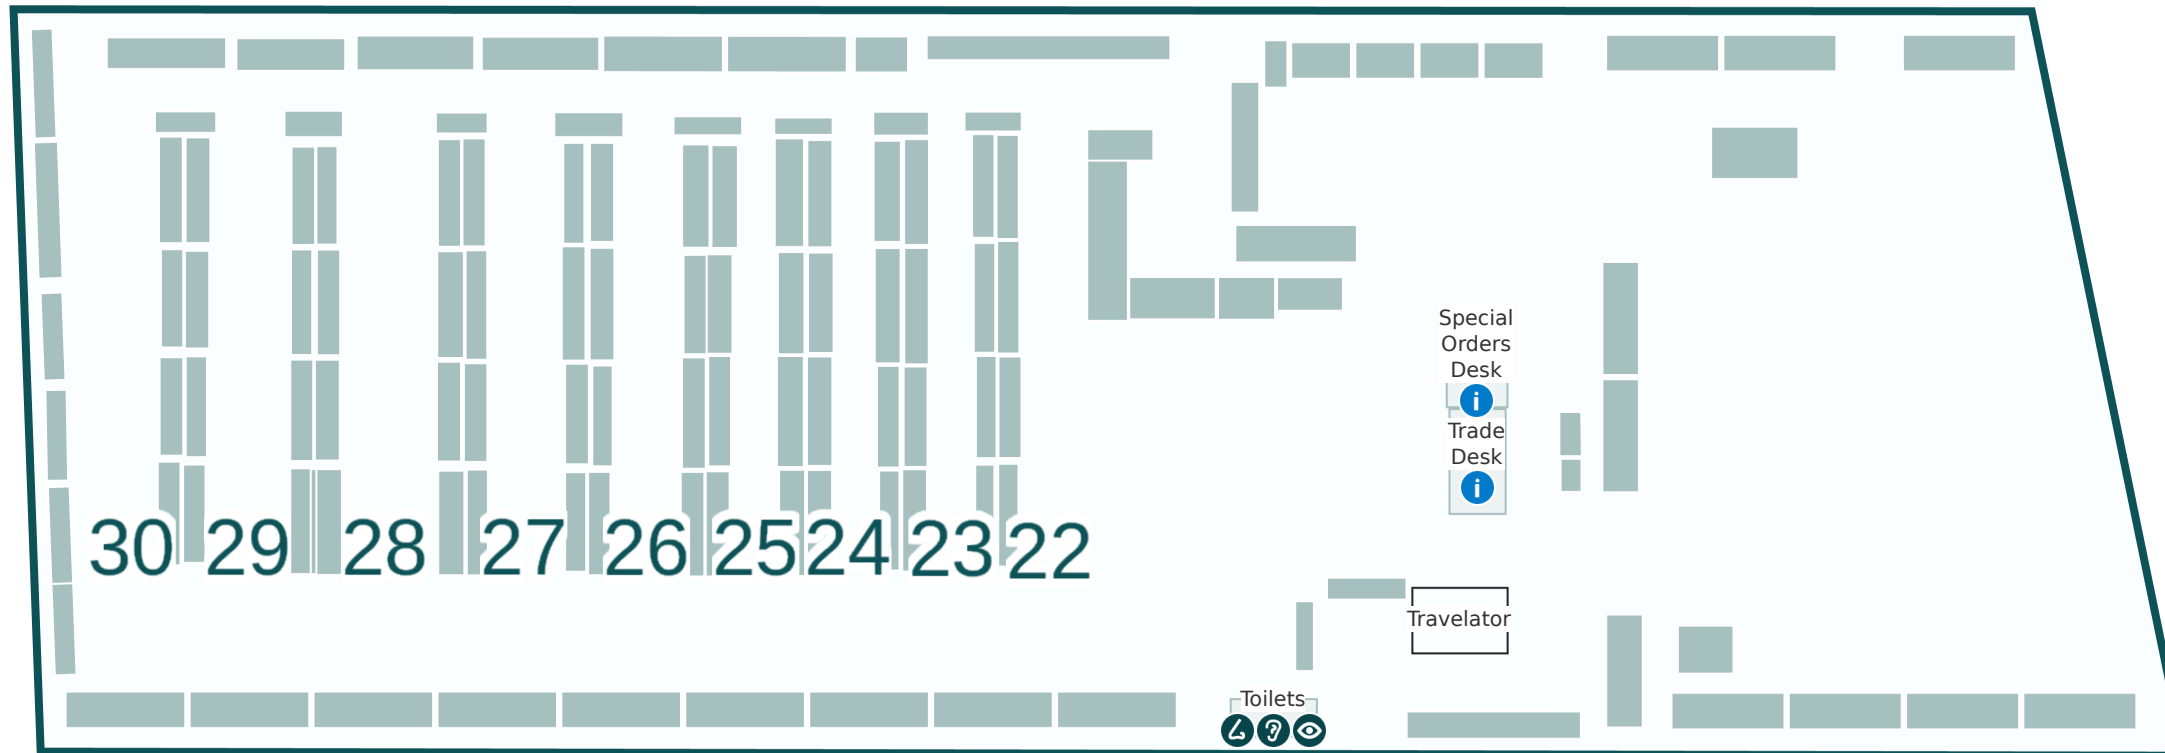

Ground

Key

- Service areas
- Brighter lights
- Louder sounds
- Stronger smells

Store Directory

Department	Aisle
Paint Desk	Refer to map - G
Special Orders Desk	Refer to map - L1
Toilets	Refer to map - G, L1
Trade Desk	Refer to map - L1

Level 1

BUNNINGS

Gordon

Map ID 7134-0002

Key

-  Service areas
-  Brighter lights
-  Louder sounds
-  Stronger smells

Store Directory

Department	Aisle
Paint Desk	Refer to map - G
Special Orders Desk	Refer to map - L1
Toilets	Refer to map - G, L1
Trade Desk	Refer to map - L1