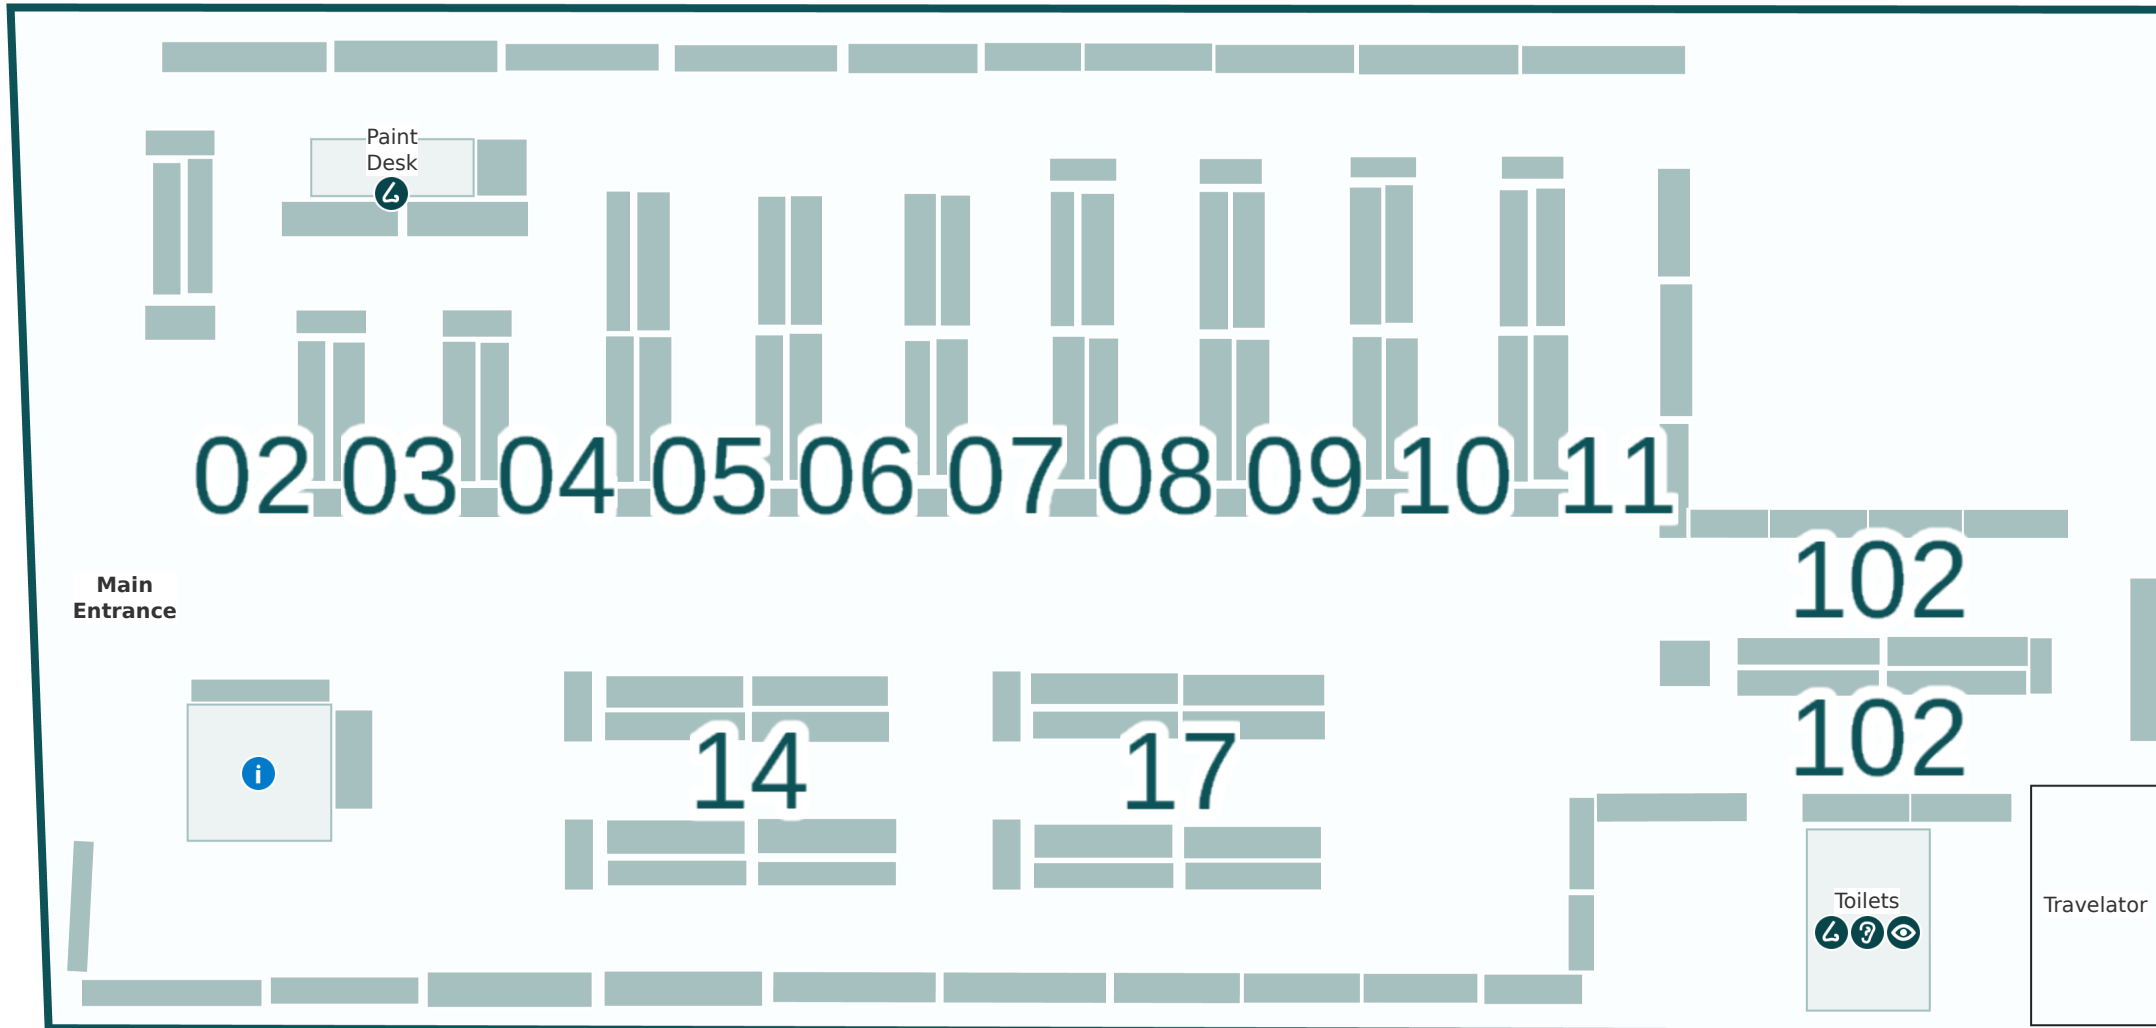

Ground

Key

- Service areas
- Brighter lights
- Louder sounds
- Stronger smells

Store Directory

Department	Aisle
Paint Desk	Refer to map - G
Special Orders Desk	Refer to map - L1
Toilets	Refer to map - G, L1
Trade Desk	Refer to map - L1

Level 1

BUNNINGS

Gordon

Map ID 7134-0002

Key

-  Service areas
-  Brighter lights
-  Louder sounds
-  Stronger smells

Store Directory

Department	Aisle
Paint Desk	Refer to map - G
Special Orders Desk	Refer to map - L1
Toilets	Refer to map - G, L1
Trade Desk	Refer to map - L1