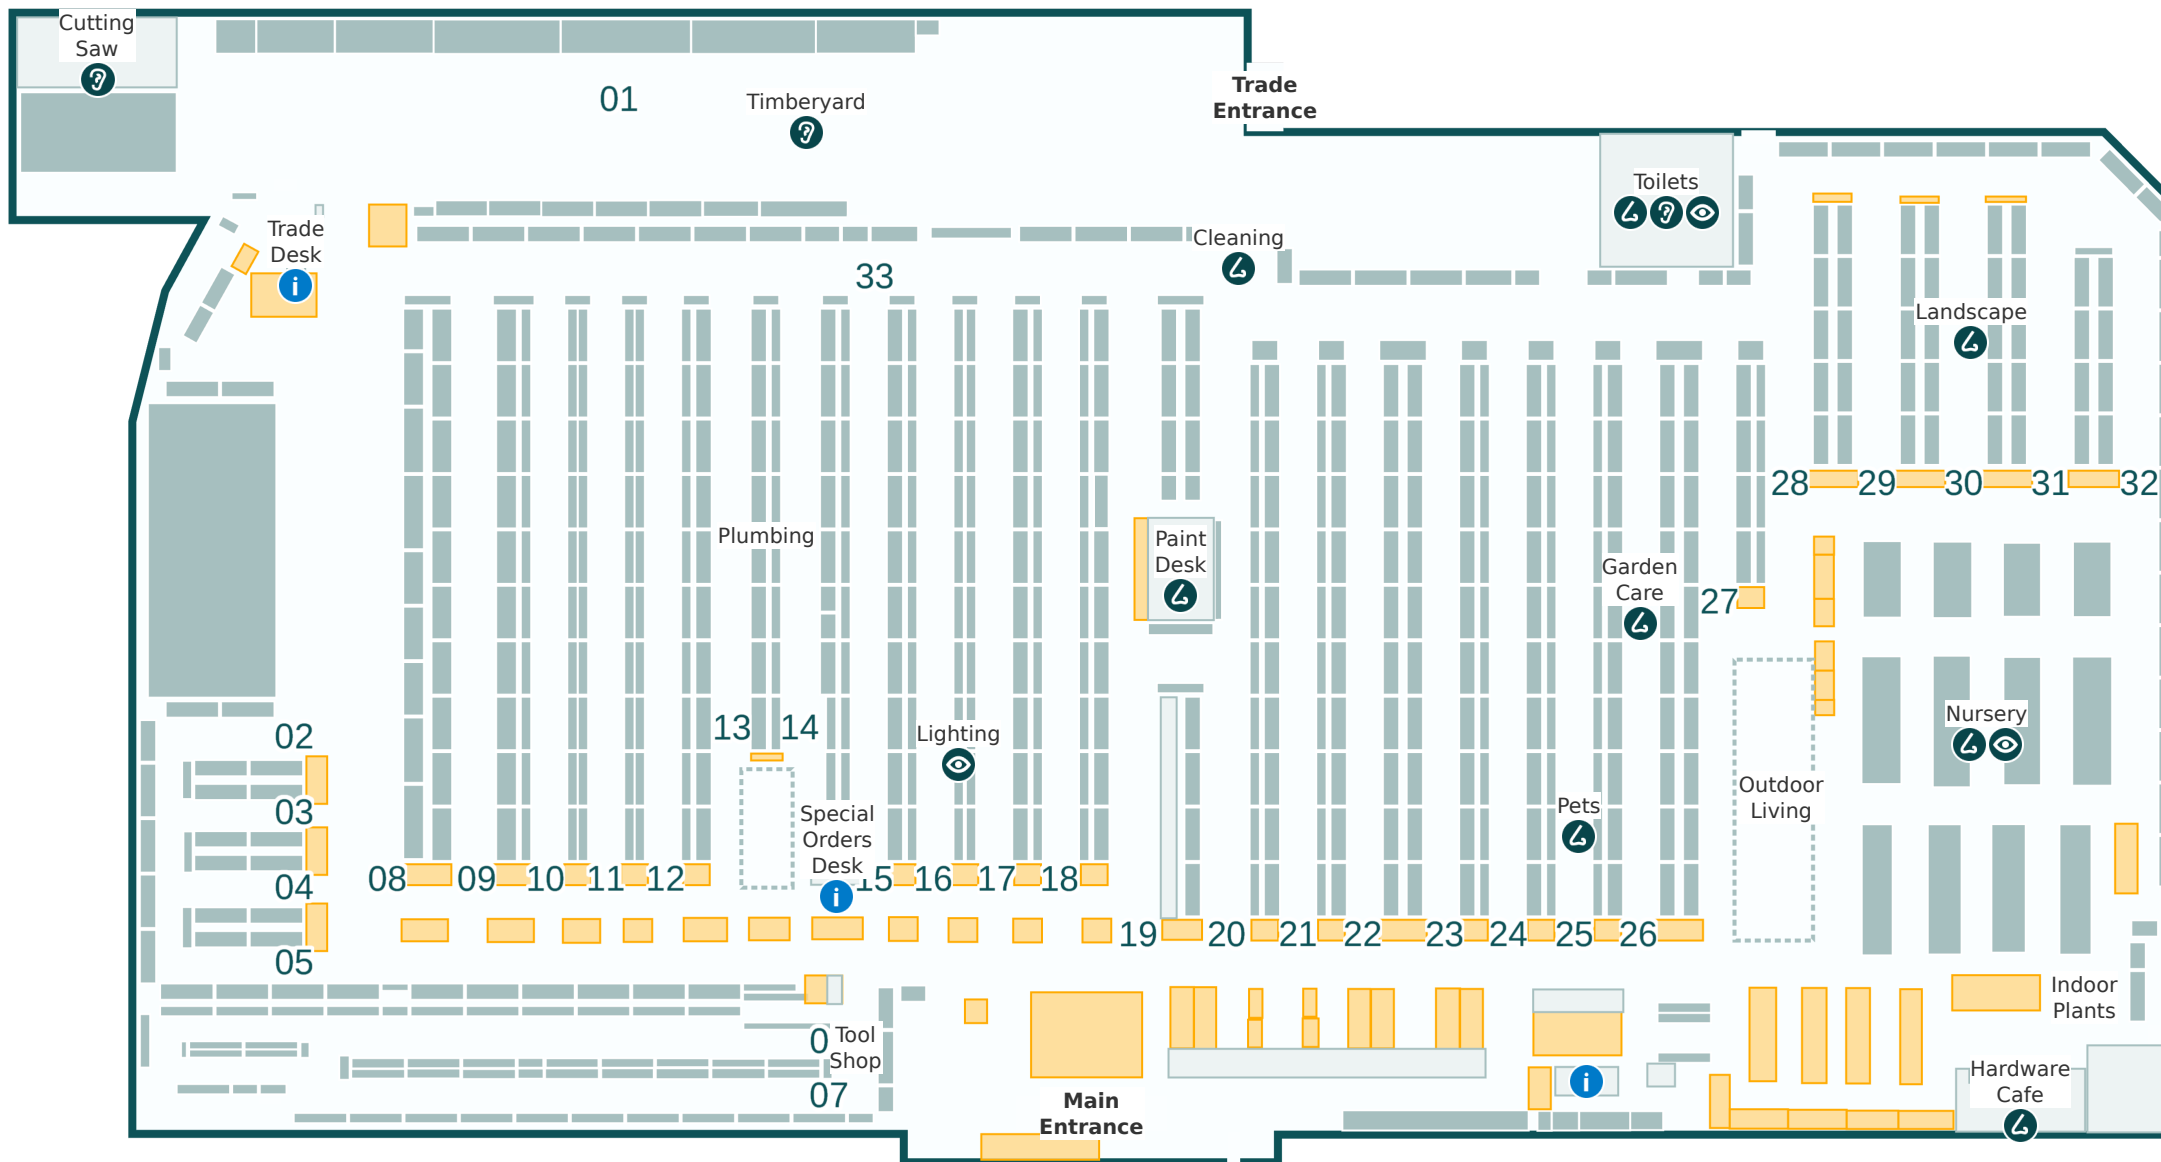

**Key**

- i Service areas
- ? Louder sounds
- 👁 Brighter lights
- 👂 Stronger smells

**Store Directory**

Department	Aisle
BBQs	27
Bathroom	13-14
Building Supplies	1-5 & 35
Cleaning	18-21 & 35
Cutting Saw	Refer to map
Doors	5
Electrical	16 & 35
Flooring	15 & 35
Garage Organisation	22
Garden Care	26 & 34
Garden Decor	25 & 33
Garden Tools	22-23 & 35
Hardware & Fixings	8-12
Hardware Cafe	Refer to map
Indoor Plants	Refer to map
Indoor Timber	8-9
Kitchen & Laundry	13
Ladders	5
Landscape	Refer to map
Lighting	15-17
Nursery	Refer to map
Outdoor Living	26-28 & 33-34
Paint	18-19
Paint Accessories	19-20
Paint Desk	Refer to map
Pets	25
Plumbing	12-14 & 35
Power Garden	23
Special Orders Desk	Refer to map
Steel	5
Storage	21-22
Timberyard	Refer to map
Toilets	Refer to map
Tool Shop	5-7
Trade Desk	Refer to map
Watering	23-25
Window Furnishings	15