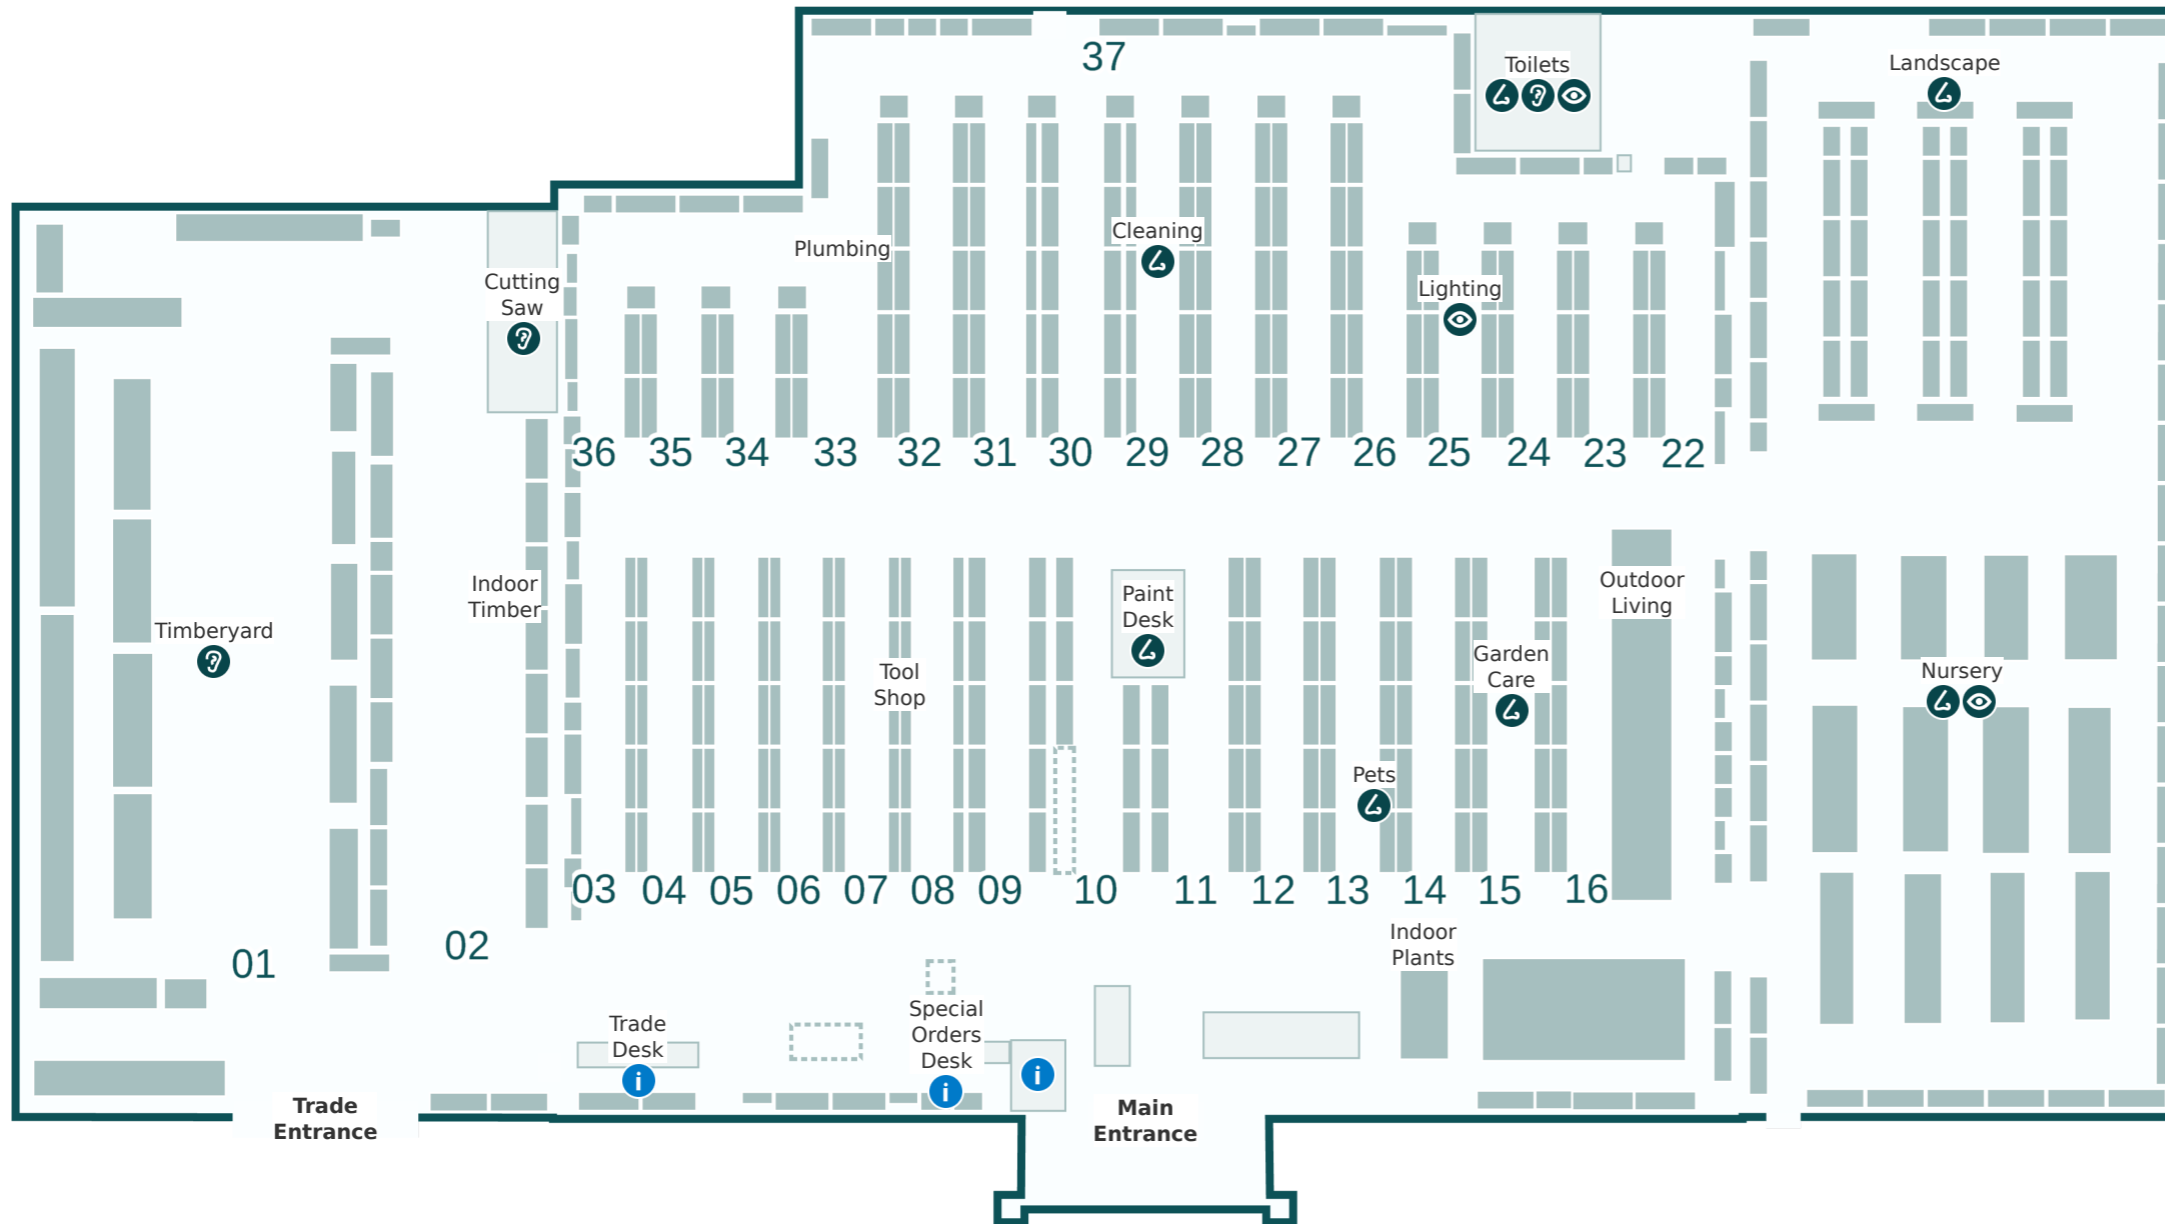

Key

- i Service areas
- ? Louder sounds
- 👁 Brighter lights
- 👂 Stronger smells

Store Directory

Department	Aisle
BBQs	38
Bathroom	31-32 & 37
Building Supplies	35-38
Cleaning	29 & 37
Cutting Saw	Refer to map
Doors	3 & 36
Electrical	26 & 37-38
Flooring	30 & 37
Garage Organisation	27
Garden Care	15
Garden Decor	14
Garden Tools	13
Hardware & Fixings	3-6
Indoor Plants	Refer to map
Indoor Timber	Refer to map
Kitchen & Laundry	35 & 38
Ladders	3
Landscape	Refer to map
Lighting	24-25
Nursery	Refer to map
Outdoor Living	16, 22-23 & 37
Paint	9-10
Paint Accessories	11
Paint Desk	Refer to map
Pets	13
Plumbing	33-34 & 37
Power Garden	12
Special Orders Desk	Refer to map
Steel	37
Storage	27-28 & 37
Timberyard	Refer to map
Toilets	Refer to map
Tool Shop	6-8
Trade Desk	Refer to map
Watering	14
Window Furnishings	31