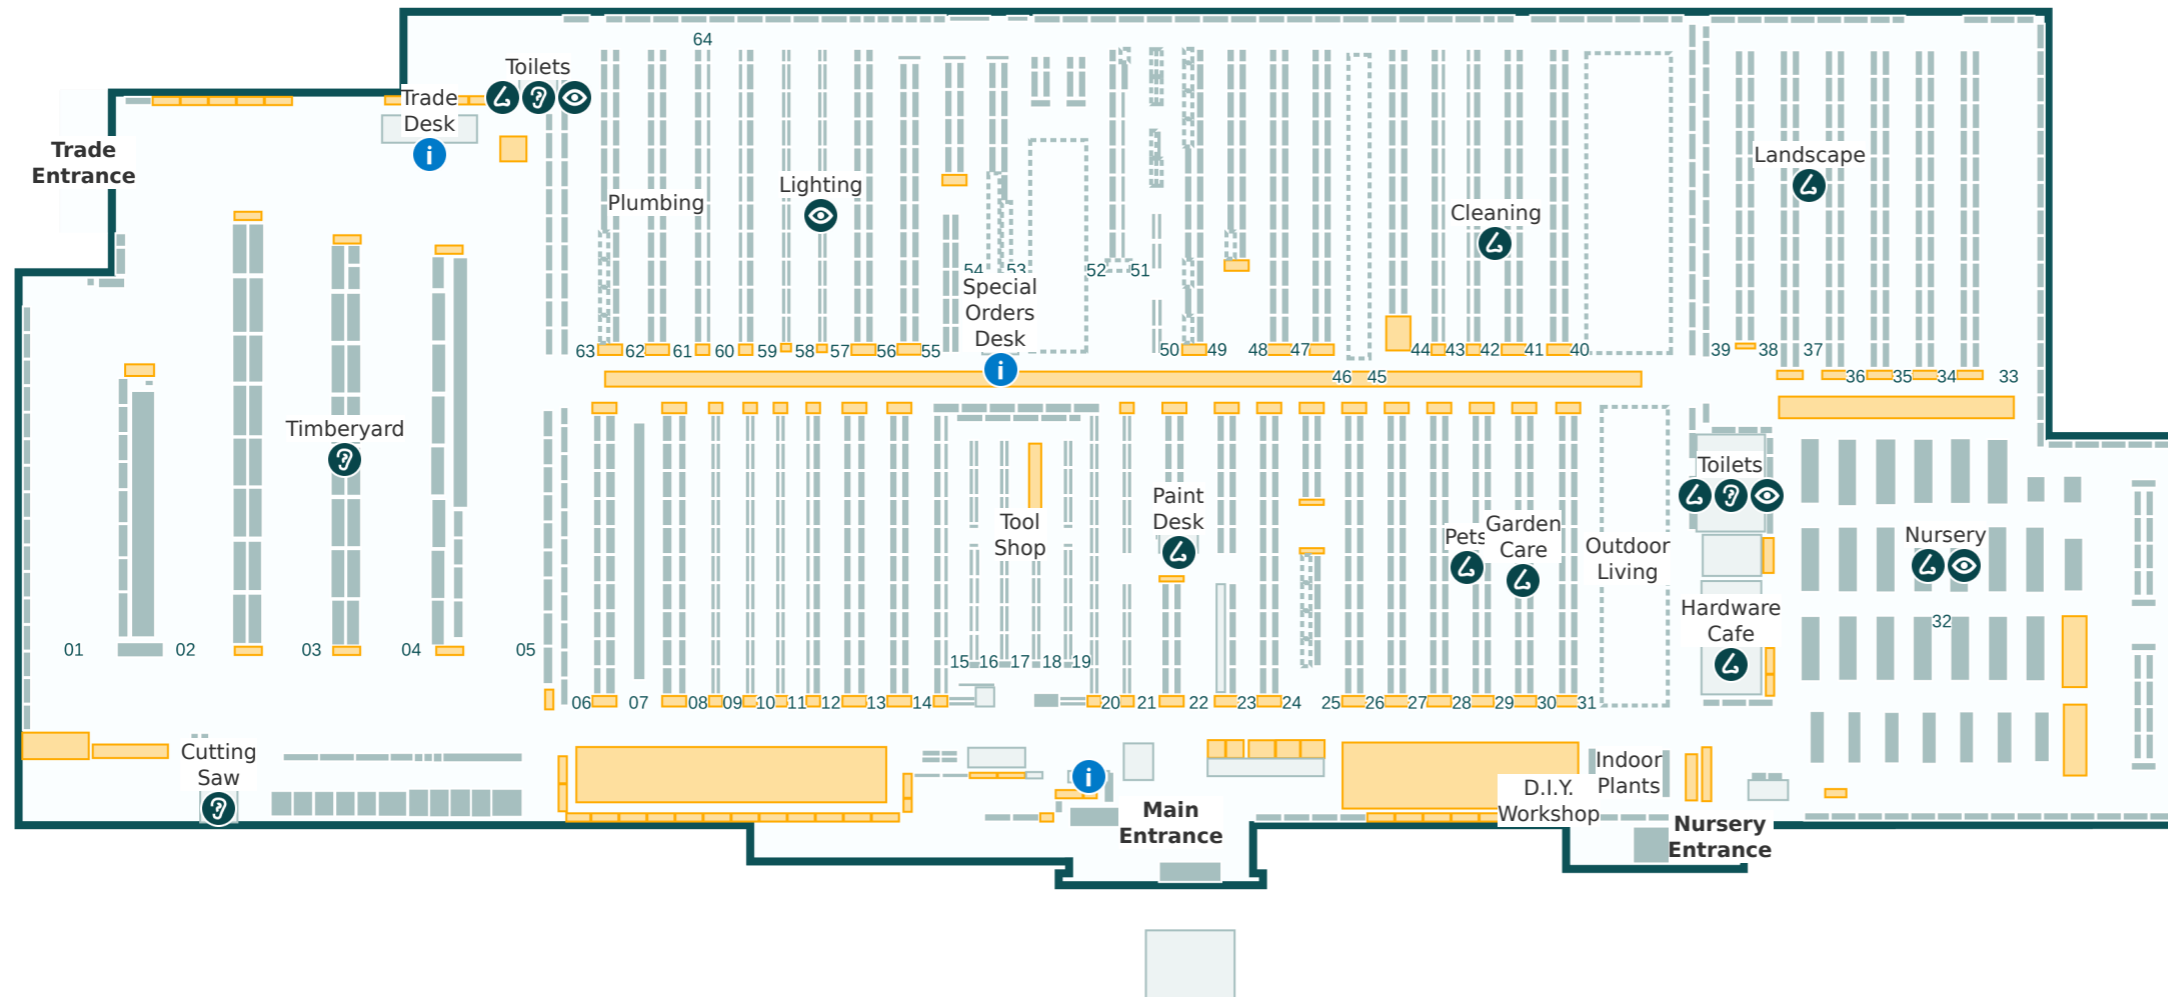

**Key**

- i Service areas
- 👁 Brighter lights
- ? Louder sounds
- 👂 Stronger smells

**Store Directory**

Department	Aisle
BBQs	40
Bathroom	47-51
Building Supplies	1 & 5-6
Cleaning	42 & 65
Cutting Saw	Refer to map
D.I.Y. Workshop	Refer to map
Doors	5 & 64
Electrical	60-61 & 65
Flooring	55-57 & 65
Garage Organisation	14
Garden Care	29-30
Garden Decor	26, 32 & 37
Garden Tools	26
Hardware & Fixings	8-13
Hardware Cafe	Refer to map
Indoor Plants	Refer to map
Indoor Timber	7
Kitchen & Laundry	49, 51-54 & 65
Ladders	8
Landscape	Refer to map
Lighting	58-59
Nursery	Refer to map
Outdoor Living	31, 41 & 65
Paint	21-23
Paint Accessories	20-21
Paint Desk	Refer to map
Pets	28-29
Plumbing	62-63
Power Garden	24-25
Special Orders Desk	Refer to map
Steel	1-2 & 64-65
Storage	44-46
Timberyard	Refer to map
Toilets	Refer to map
Tool Shop	15-19
Trade Desk	Refer to map
Watering	27
Window Furnishings	43