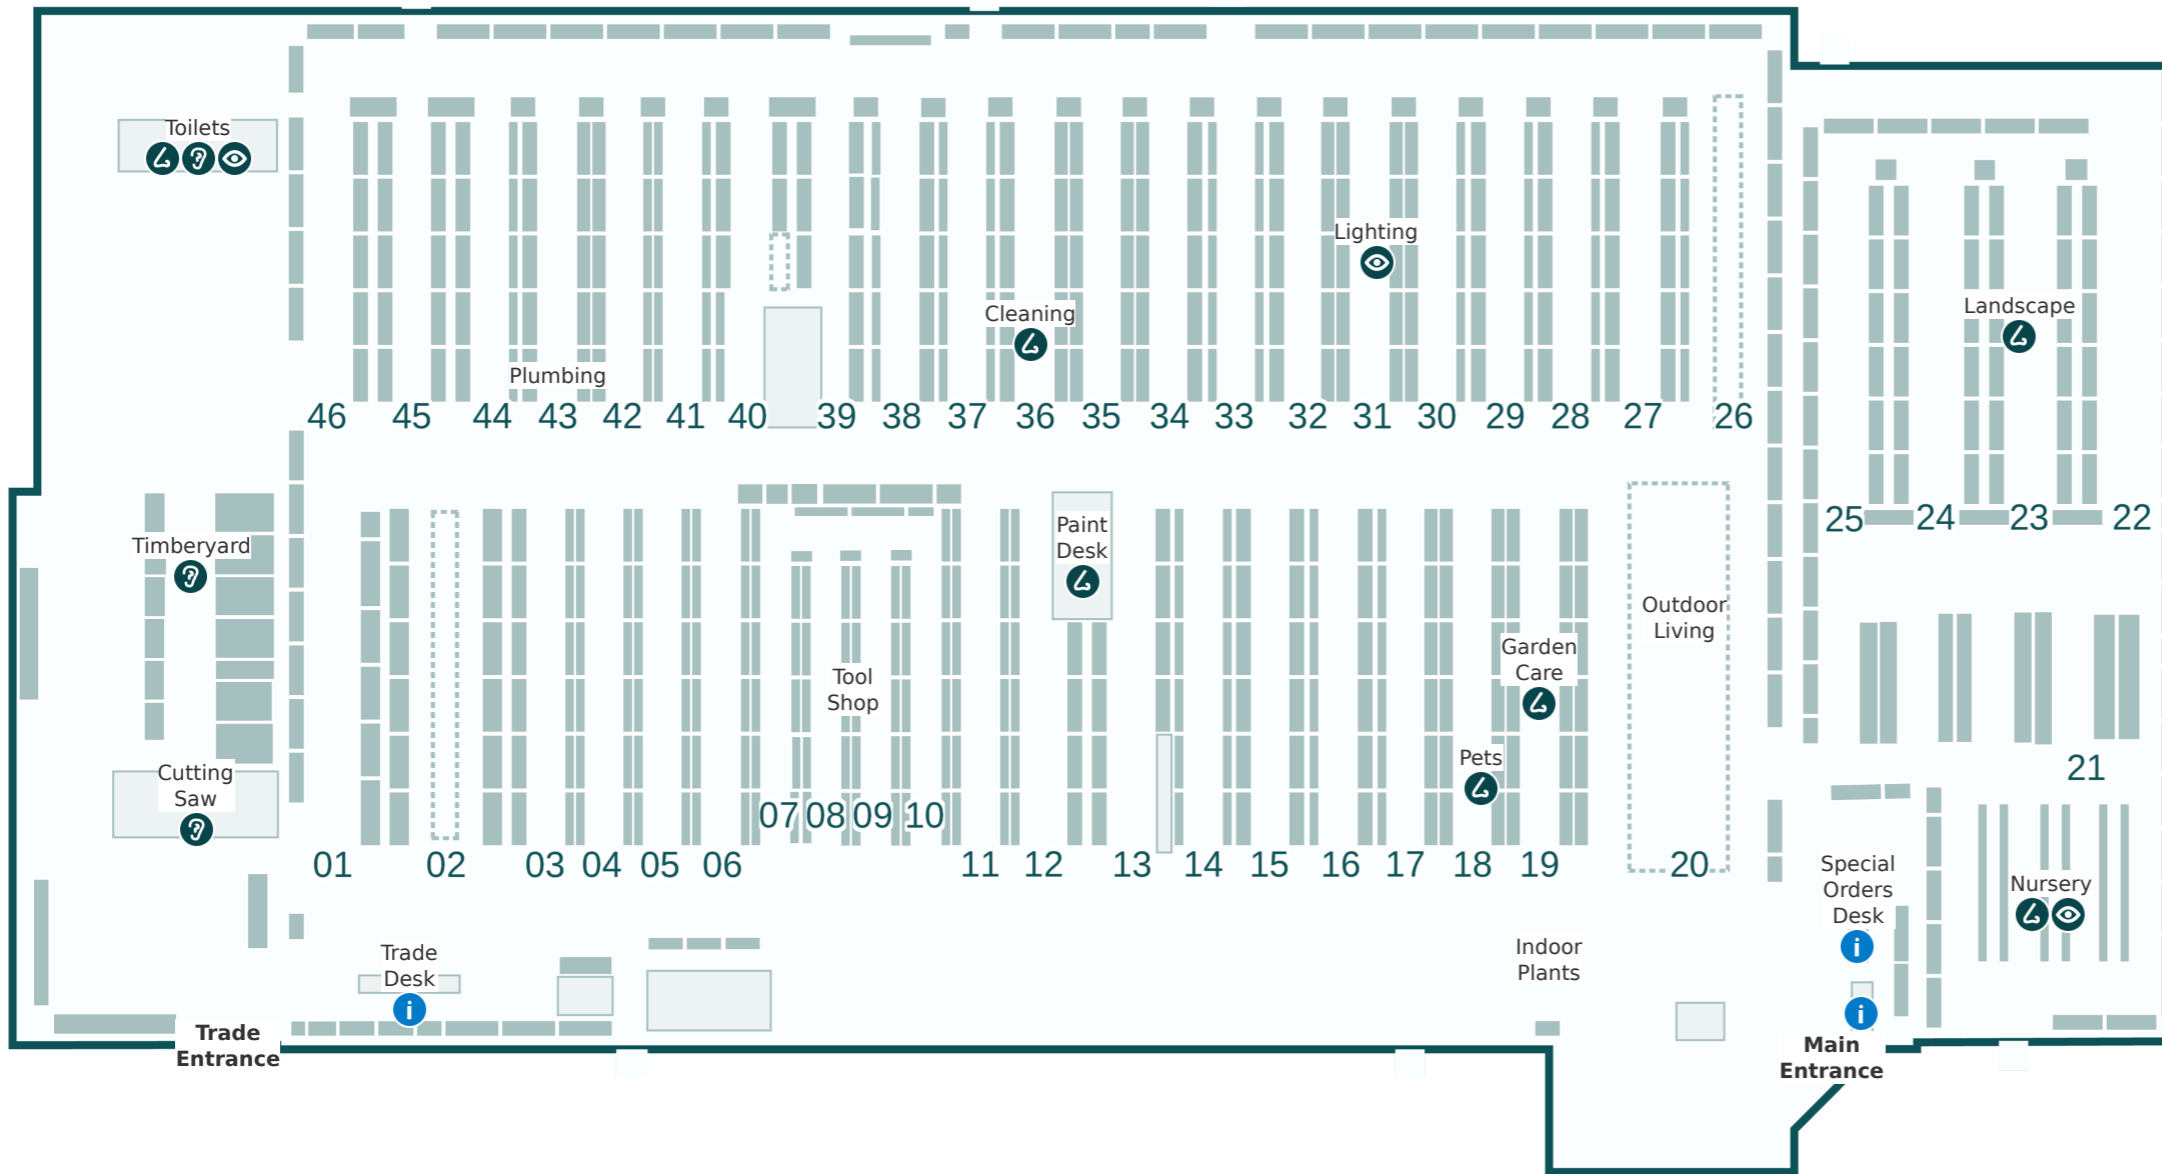

Key

-  Service areas
-  Louder sounds
-  Brighter lights
-  Stronger smells

Store Directory

Department	Aisle
BBQs	26
Bathroom	39-41 & 49
Building Supplies	1, 42-46 & 49
Cleaning	36 & 49
Cutting Saw	Refer to map
Doors	46
Electrical	33 & 48-49
Flooring	37-38 & 47-49
Garage Organisation	35
Garden Care	19
Garden Decor	18 & 28
Garden Tools	16
Hardware & Fixings	3-6
Indoor Plants	Refer to map
Indoor Timber	2
Kitchen & Laundry	35 & 47-49
Ladders	3
Landscape	Refer to map
Lighting	31-32 & 49
Nursery	Refer to map
Outdoor Living	20, 27-31 & 48-49
Paint	12-14
Paint Accessories	11
Paint Desk	Refer to map
Pets	18
Plumbing	42-43 & 49
Power Garden	15
Special Orders Desk	Refer to map
Steel	45
Storage	34-35
Timberyard	Refer to map
Toilets	Refer to map
Tool Shop	7-10
Trade Desk	Refer to map
Watering	17
Window Furnishings	37