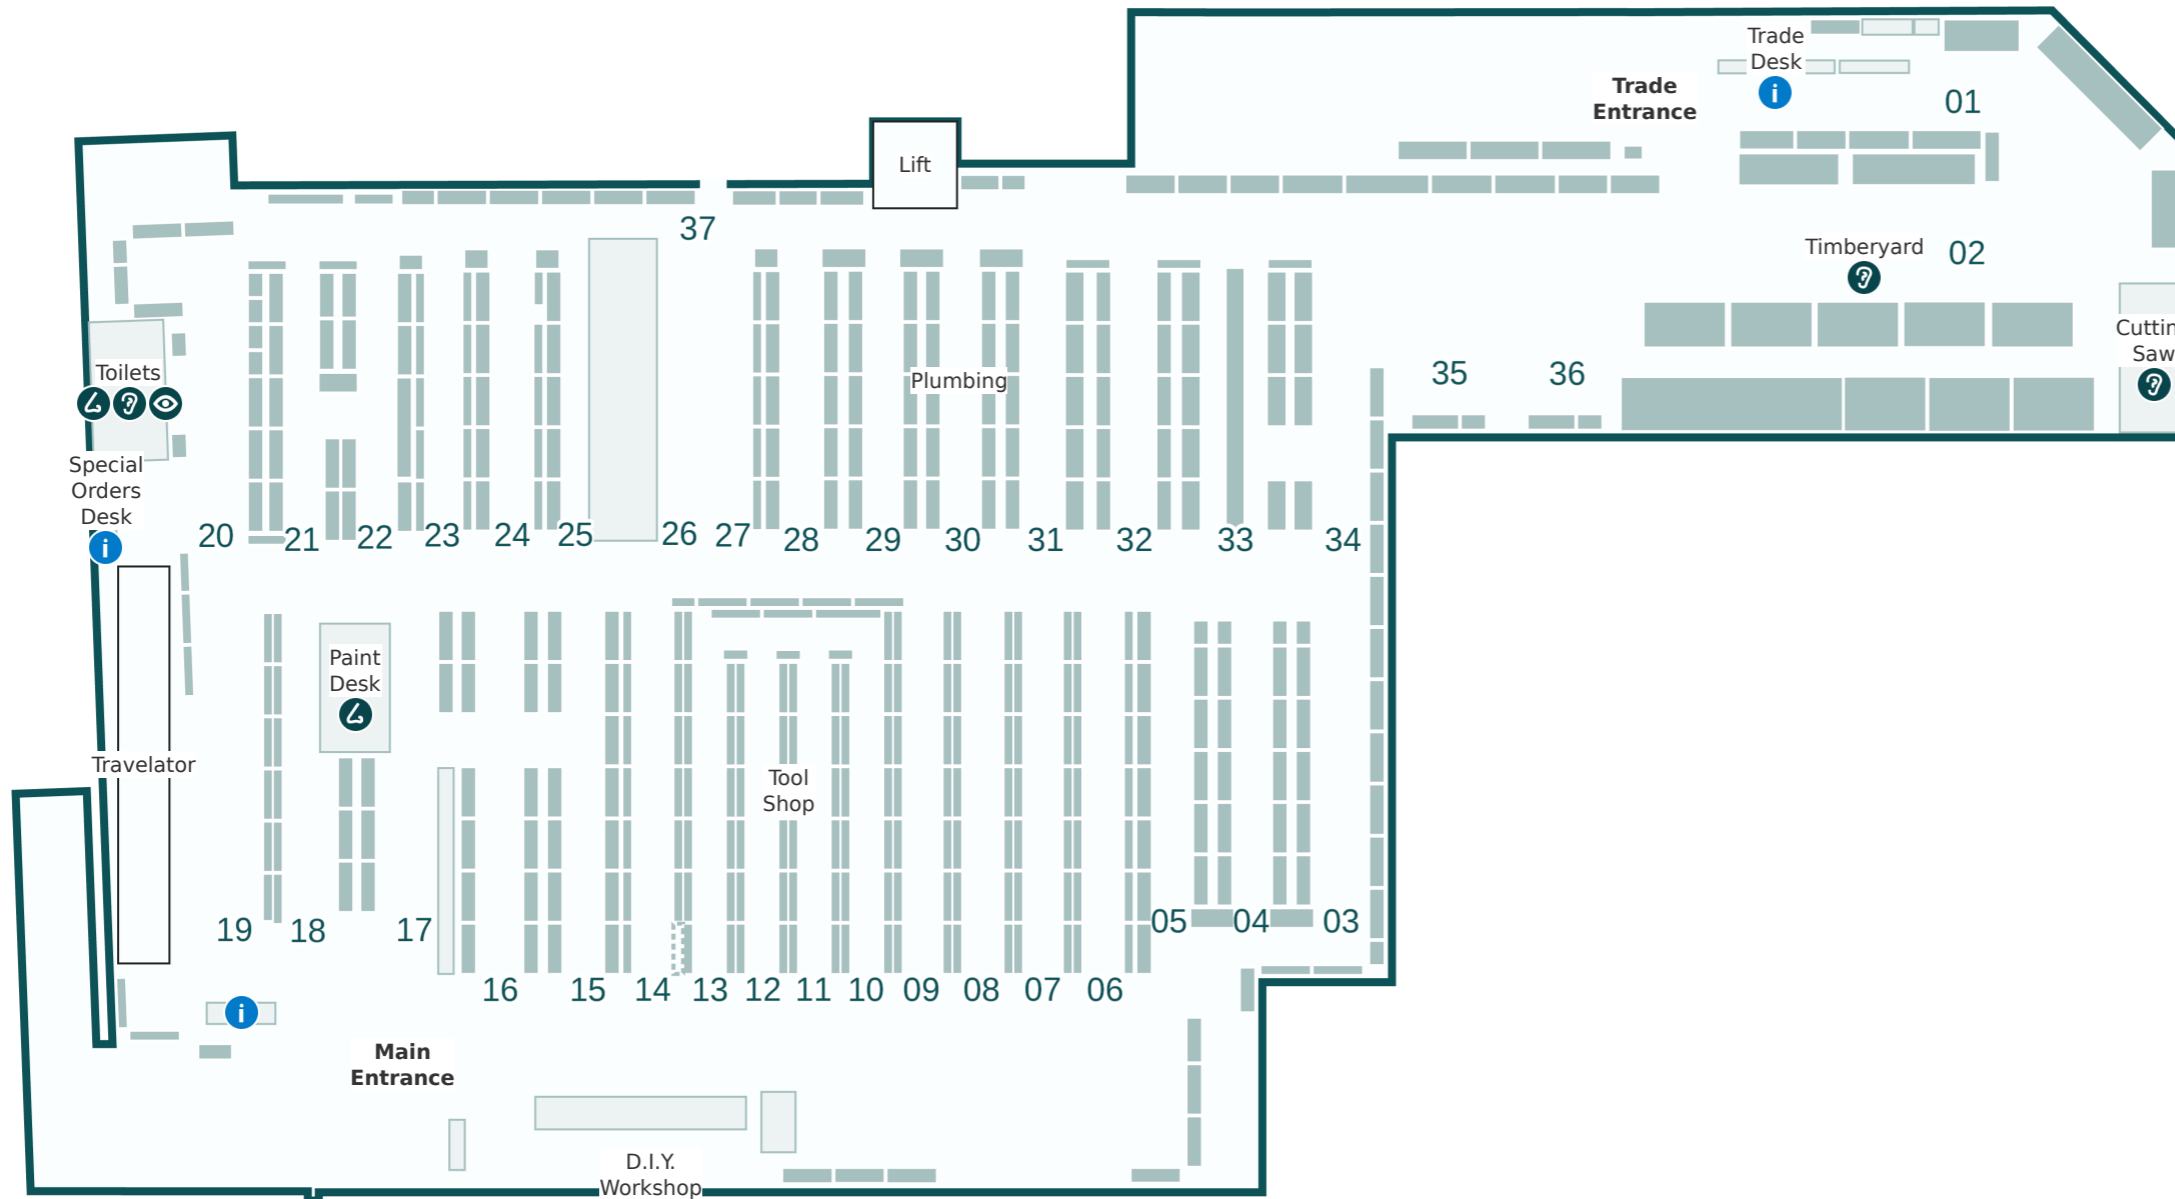

Level One

BUNNINGS

Balgowlah

Map ID 7304-0024

Key

- i Service areas
- 👁 Brighter lights
- ? Louder sounds
- 👂 Stronger smells

Store Directory

Department	Aisle
BBQs	38
Bathroom	24-25 & 27-28
Building Supplies	1, 3, 31-32, 35, 61 & 80
Cleaning	45-46
Cutting Saw	Refer to map - L1
D.I.Y. Workshop	Refer to map - L1
Doors	3-4
Electrical	47 & 49
Flooring	20-22 & 80
Garage Organisation	5 & 70
Garden Care	38, 43-45, 51, 54 & 58
Garden Decor	50
Garden Tools	42 & 52
Hardware & Fixings	3, 5-9, 31 & 60
Hardware Cafe	Refer to map - L2
Indoor Plants	Refer to map - L2
Indoor Timber	33-34
Kitchen & Laundry	28 & 80
Ladders	3 & 34
Landscape	Refer to map - L2
Lighting	47-49
Nursery	Refer to map - L2
Outdoor Living	38-39, 43, 45 & 52
Paint	14-17 & 19
Paint Accessories	17-19
Paint Desk	Refer to map - L1
Pets	50 & 56-58
Plumbing	29-30 & 80
Power Garden	41
Special Orders Desk	Refer to map - L1
Steel	3 & 32
Storage	46
Timberyard	Refer to map - L1
Toilets	Refer to map - L1
Tool Shop	10-13
Trade Desk	Refer to map - L1
Watering	42-43
Window Furnishings	23 & 80

Find products faster with the Bunnings Product Finder App