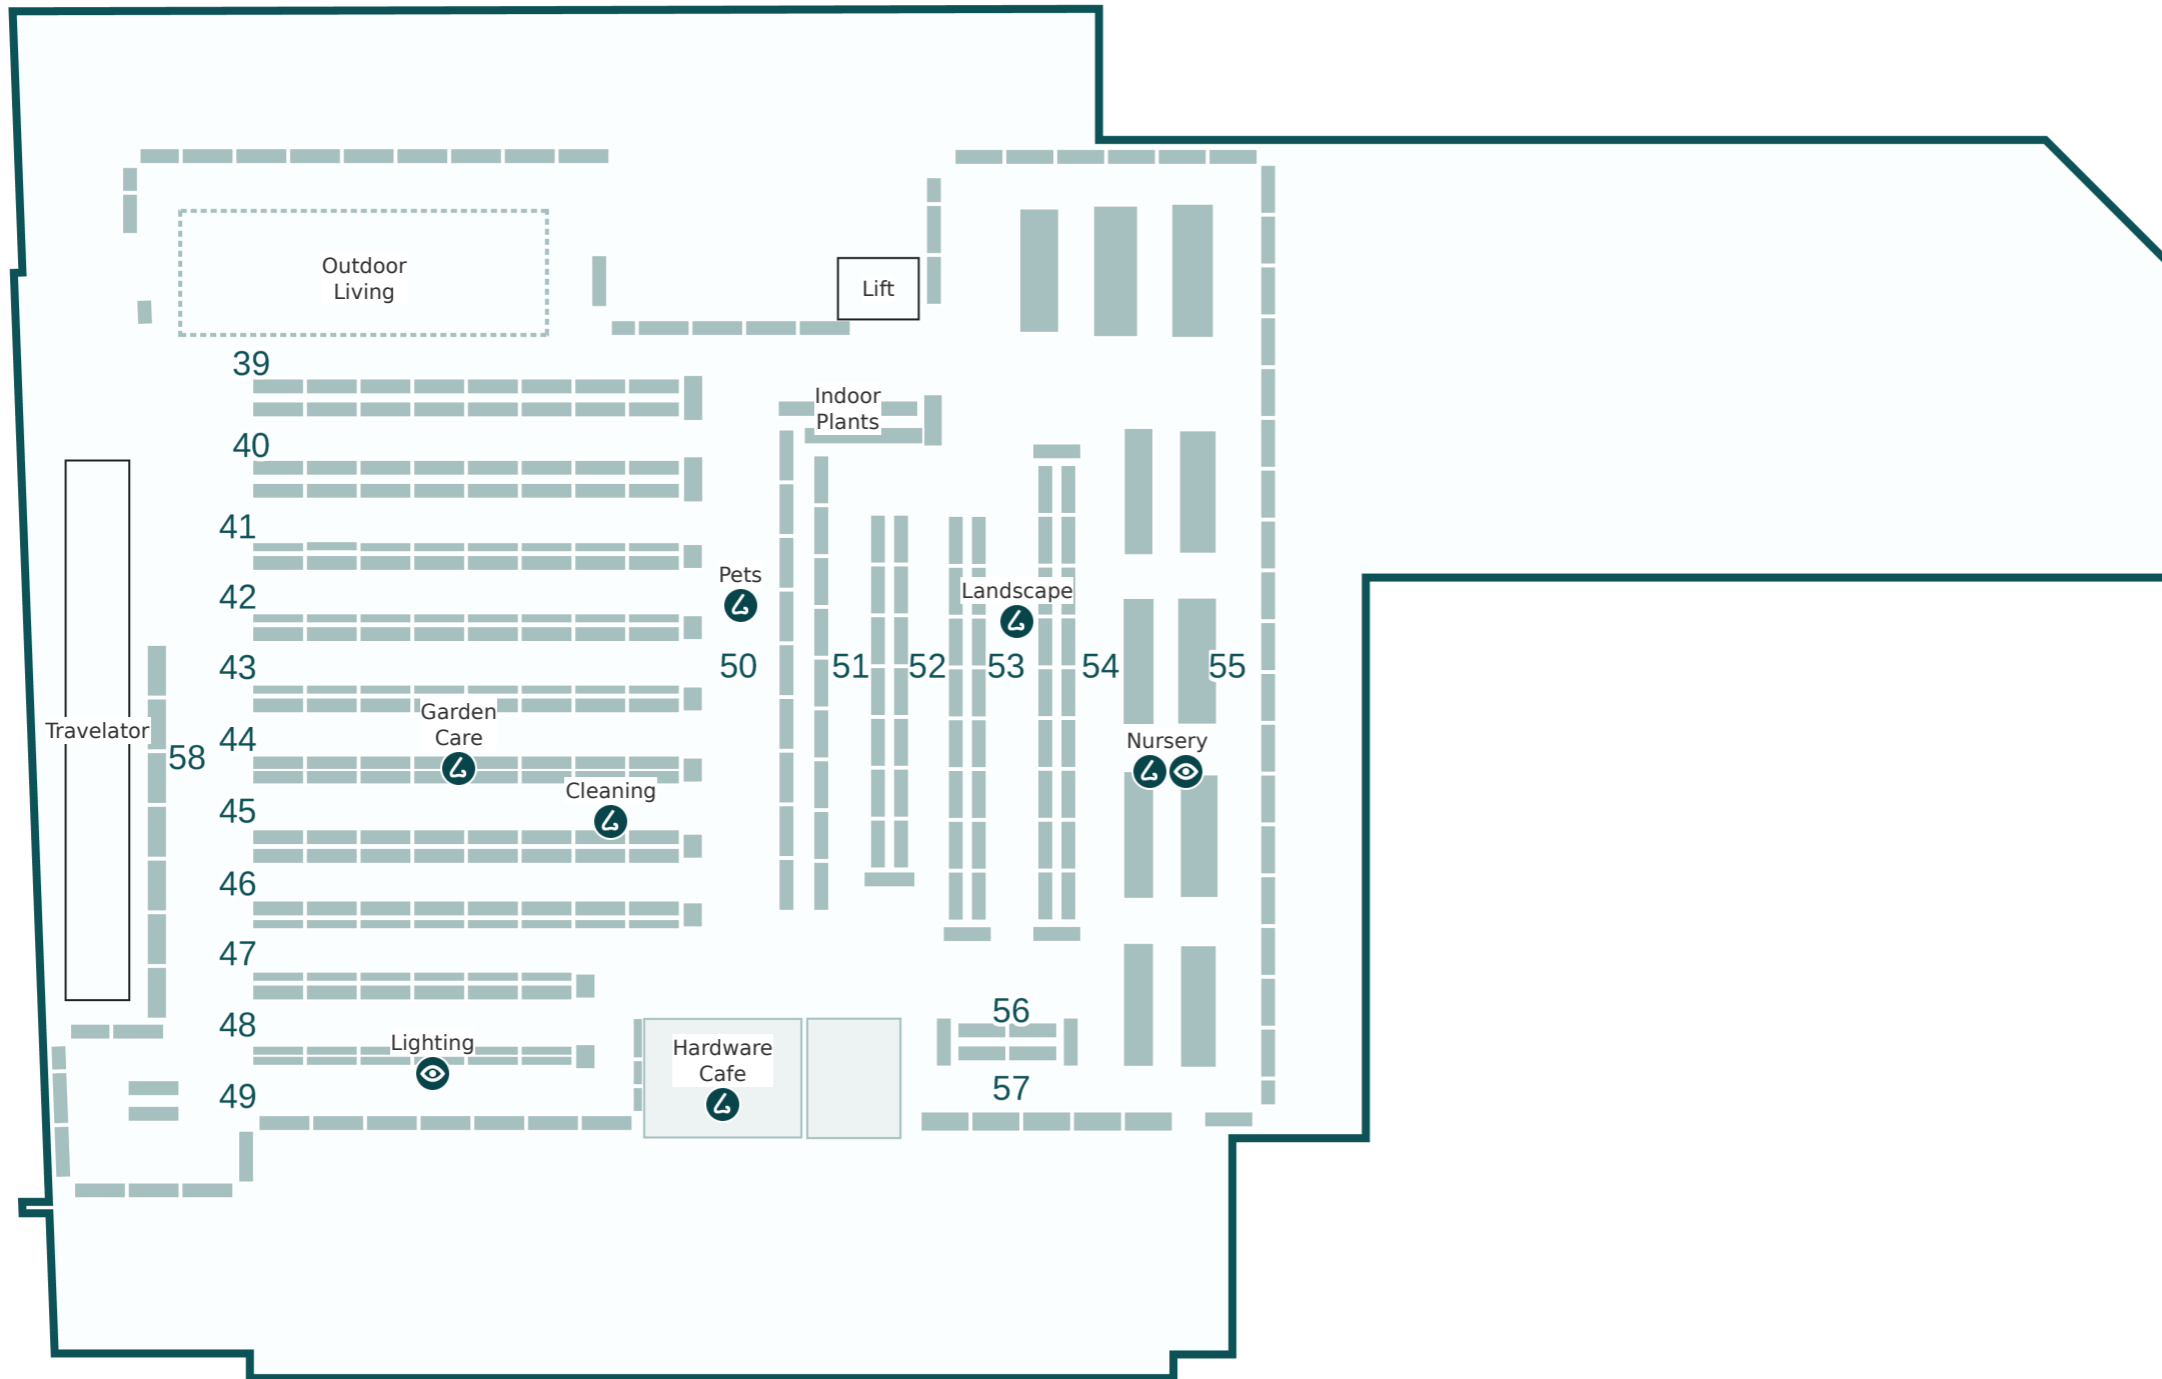

Level Two

Balgowlah

Map ID 7304-0024

Key

- Service areas
- Brighter lights
- Louder sounds
- Stronger smells

Store Directory

Department	Aisle
BBQs	38
Bathroom	24-25 & 27-28
Building Supplies	1, 3, 31-32, 35, 61 & 80
Cleaning	45-46
Cutting Saw	Refer to map - L1
D.I.Y. Workshop	Refer to map - L1
Doors	3-4
Electrical	47 & 49
Flooring	20-22 & 80
Garage Organisation	5 & 70
Garden Care	38, 43-45, 51, 54 & 58
Garden Decor	50
Garden Tools	42 & 52
Hardware & Fixings	3, 5-9, 31 & 60
Hardware Cafe	Refer to map - L2
Indoor Plants	Refer to map - L2
Indoor Timber	33-34
Kitchen & Laundry	28 & 80
Ladders	3 & 34
Landscape	Refer to map - L2
Lighting	47-49
Nursery	Refer to map - L2
Outdoor Living	38-39, 43, 45 & 52
Paint	14-17 & 19
Paint Accessories	17-19
Paint Desk	Refer to map - L1
Pets	50 & 56-58
Plumbing	29-30 & 80
Power Garden	41
Special Orders Desk	Refer to map - L1
Steel	3 & 32
Storage	46
Timberyard	Refer to map - L1
Toilets	Refer to map - L1
Tool Shop	10-13
Trade Desk	Refer to map - L1
Watering	42-43
Window Furnishings	23 & 80

Find products faster with the Bunnings Product Finder App