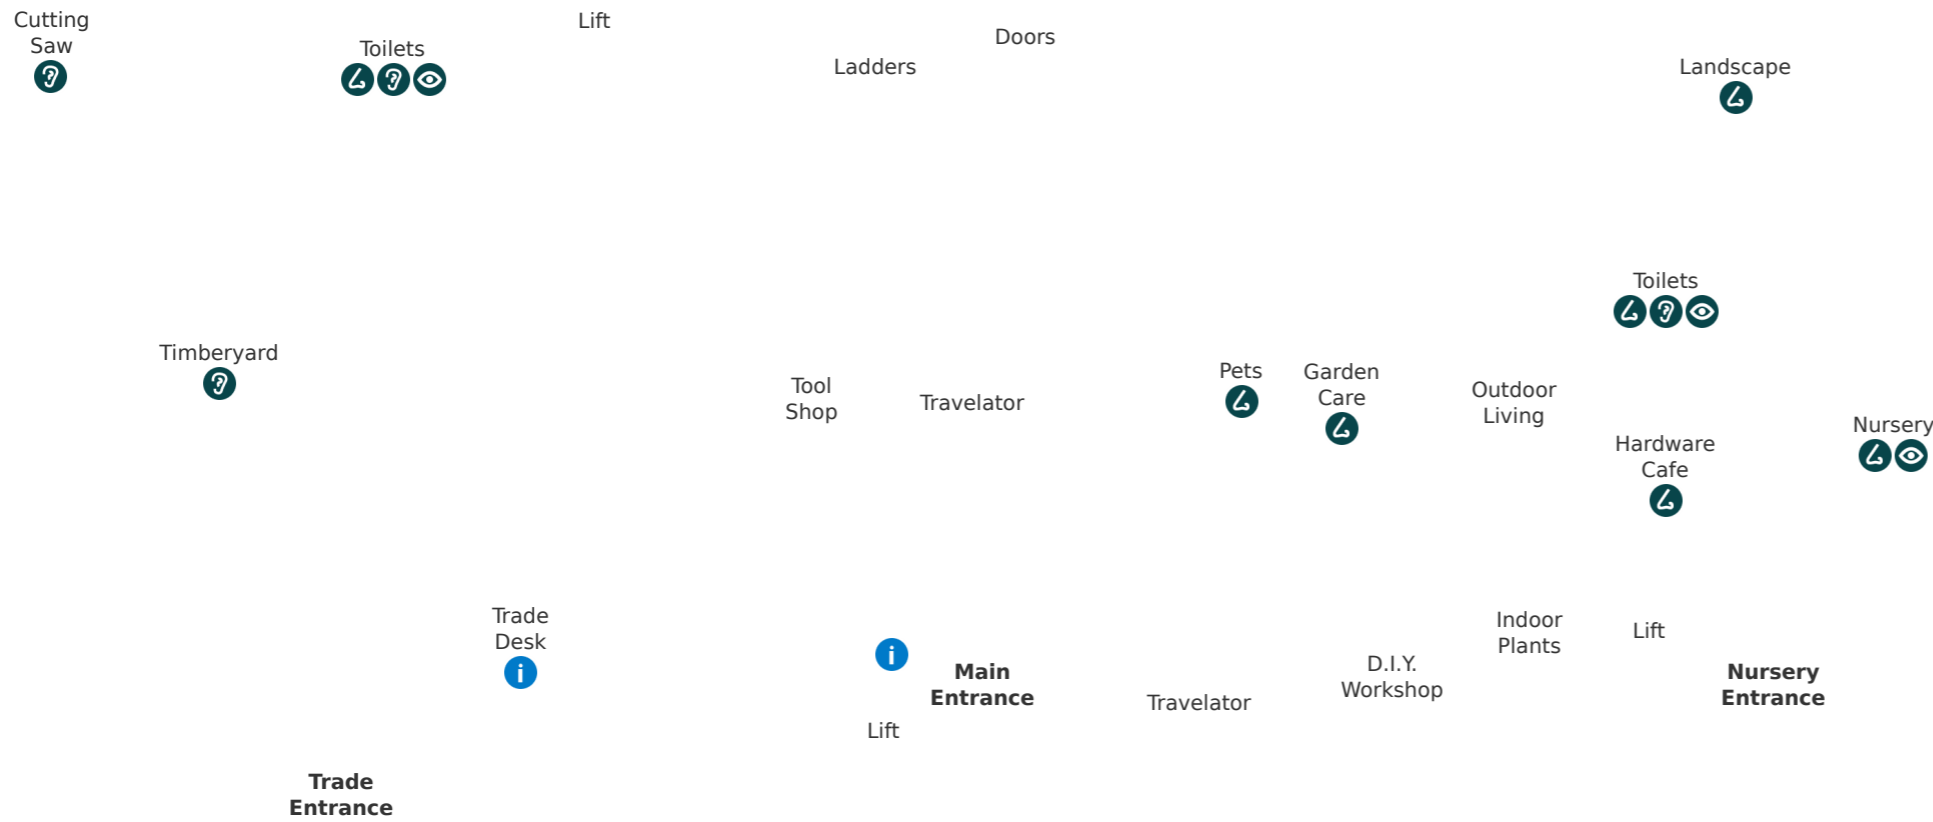

Ground

BUNNINGS Alexandria

Map ID 7313-0018

Key

- Service areas
- Brighter lights
- Louder sounds
- Stronger smells

Store Directory

Department	Aisle
BBQs	25 & 39
Bathroom	61 & 68-73
Building Supplies	48 & 50
Cleaning	81-82
Cutting Saw	Refer to map - G
D.I.Y. Workshop	Refer to map - G
Doors	Refer to map - G
Electrical	61-65
Flooring	61, 66-68 & 86-88
Garage Organisation	15
Garden Care	18, 22-23 & 25
Garden Decor	46-47
Garden Tools	18, 23 & 35
Hardware & Fixings	5-8
Hardware Cafe	Refer to map - G
Indoor Plants	Refer to map - G
Indoor Timber	51-53
Kitchen & Laundry	61 & 73-76
Ladders	Refer to map - G
Landscape	Refer to map - G
Lighting	58 & 62-65
Nursery	Refer to map - G
Outdoor Living	18, 34, 43 & 85
Paint	77-80
Paint Accessories	79-80
Paint Desk	Refer to map - L1
Pets	40-42
Plumbing	61 & 68-71
Power Garden	16-17
Special Orders Desk	Refer to map - L1
Storage	83-85
Timberyard	Refer to map - G
Toilets	Refer to map - G, L1
Tool Shop	9-14
Trade Desk	Refer to map - G
Watering	44-45 & 49
Window Furnishings	66

Find products faster with the Bunnings Product Finder App