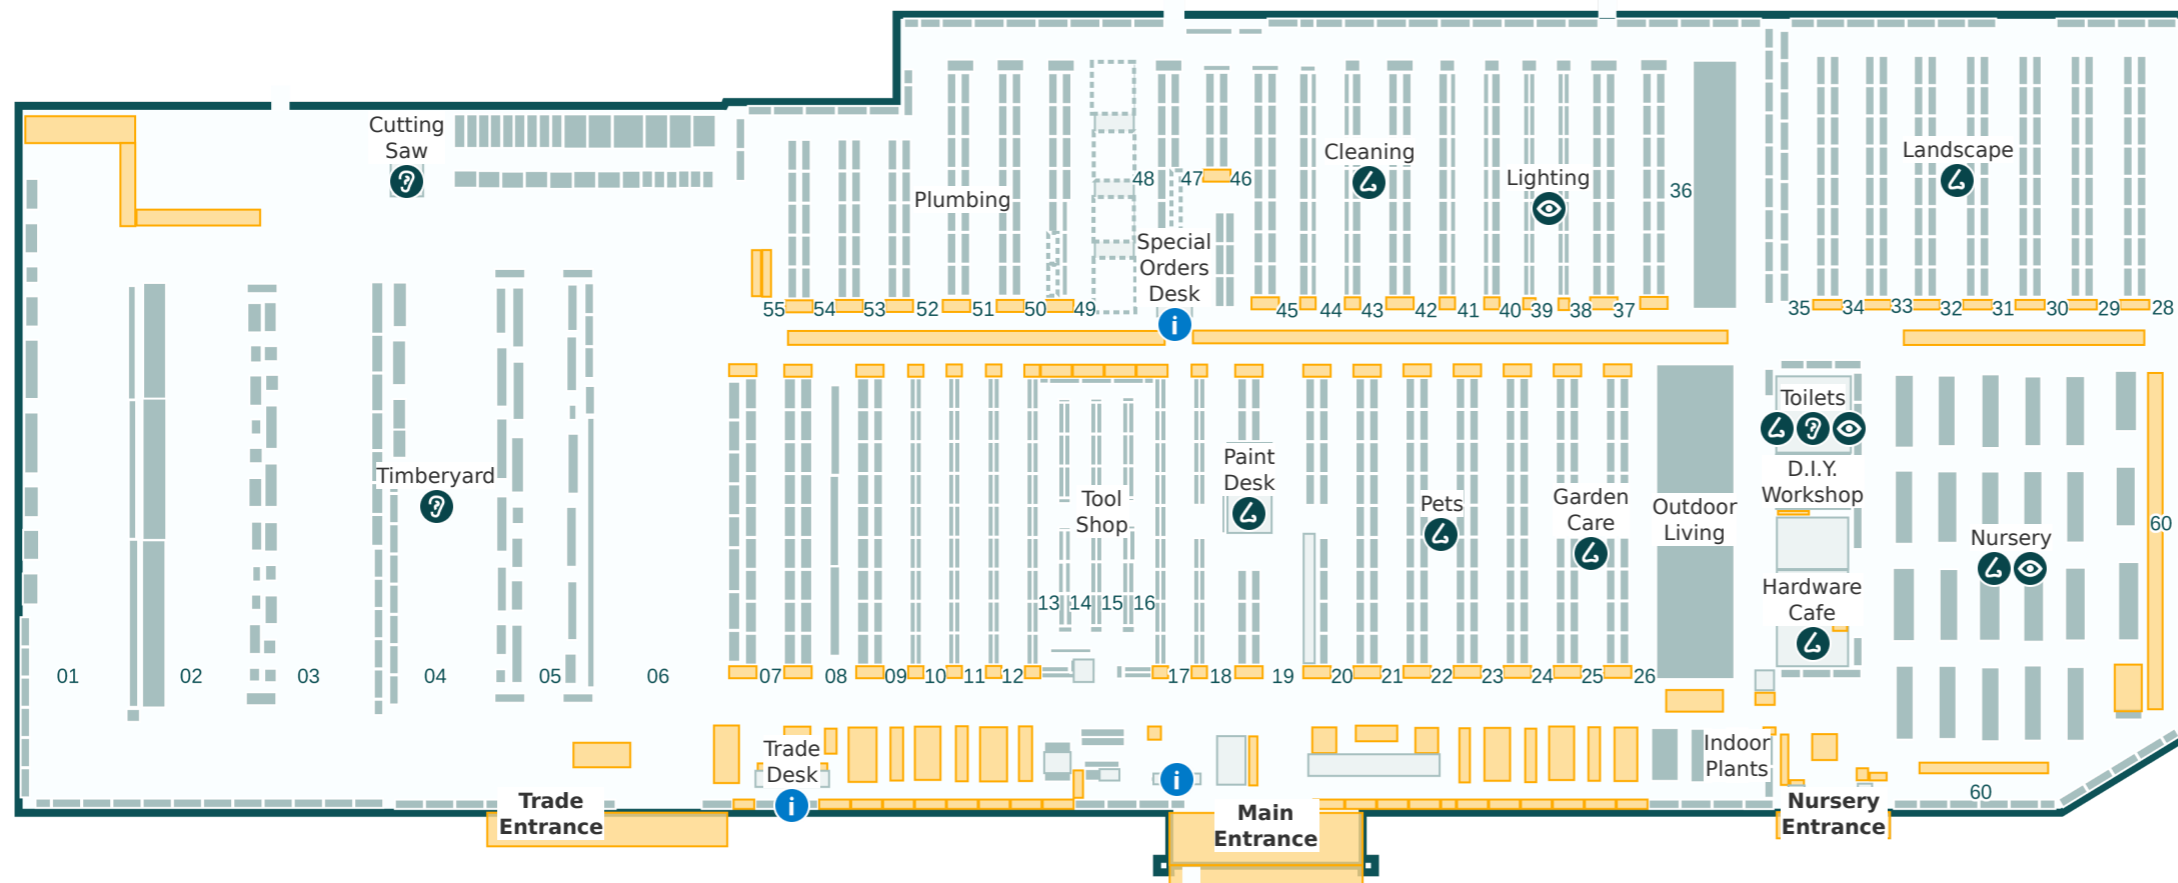

Key

- i Service areas
- ? Louder sounds
- 👁 Brighter lights
- 👂 Stronger smells

Store Directory

Department	Aisle
BBQs	36
Bathroom	49-50
Building Supplies	7 & 53-54
Cleaning	43
Cutting Saw	Refer to map
D.I.Y. Workshop	Refer to map
Doors	54-55
Electrical	41
Flooring	45-47
Garage Organisation	42
Garden Care	25 & 29-31
Garden Decor	24 & 60
Hardware & Fixings	9-12
Hardware Cafe	Refer to map
Indoor Plants	Refer to map
Indoor Timber	8
Kitchen & Laundry	48-50
Ladders	9
Landscape	Refer to map
Lighting	38-40
Nursery	Refer to map
Outdoor Living	26, 33 & 36-37
Paint	18-20
Paint Accessories	17-18
Paint Desk	Refer to map
Pets	22
Plumbing	48 & 51-52
Power Garden	21
Special Orders Desk	Refer to map
Steel	53
Storage	42
Timberyard	Refer to map
Toilets	Refer to map
Tool Shop	13-16 & 63-64
Trade Desk	Refer to map
Watering	23
Window Furnishings	44