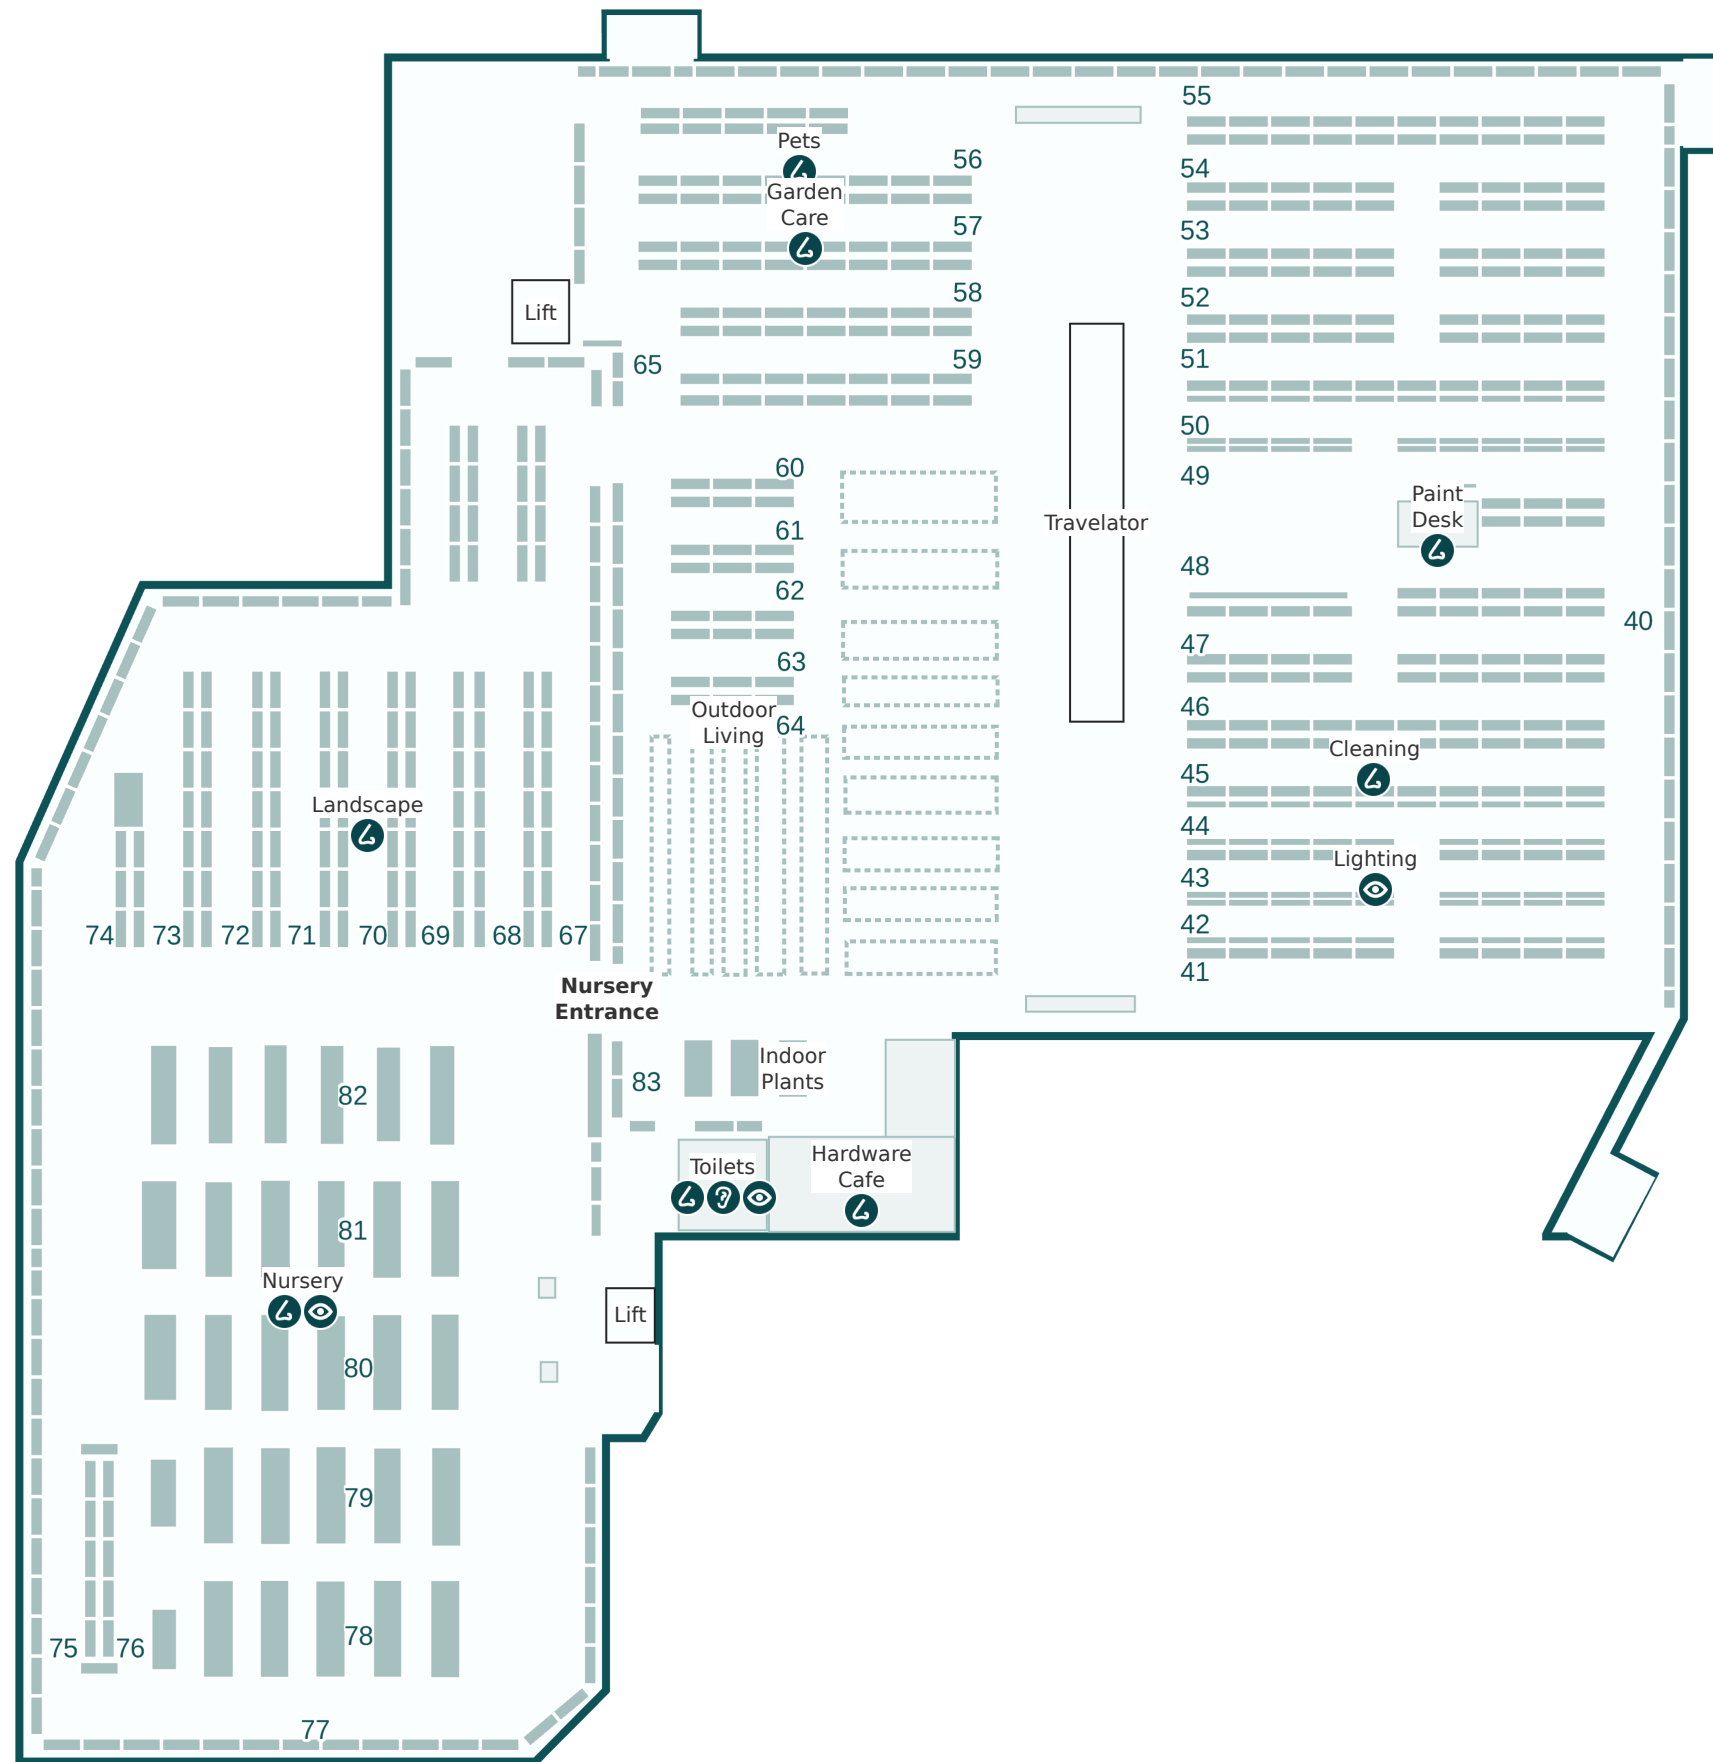

Key

- i Service areas
- ? Louder sounds
- 👁 Brighter lights
- 👂 Stronger smells

Store Directory

Department	Aisle
BBQs	64-65
Bathroom	31-33 & 39
Building Supplies	4 & 35
Cleaning	40 & 45
Cutting Saw	Refer to map - G
Doors	36-38
Electrical	44
Flooring	23-27 & 39
Garage Organisation	18-19
Garden Care	57-58 & 65
Garden Decor	67, 75, 77 & 83
Garden Tools	40 & 51
Hardware & Fixings	7-11
Hardware Cafe	Refer to map - L1
Indoor Plants	Refer to map - L1
Indoor Timber	5-6
Kitchen & Laundry	28-30 & 39
Ladders	5
Landscape	Refer to map - L1
Lighting	41-43
Nursery	Refer to map - L1
Outdoor Living	55 & 59-63
Paint	47-50
Paint Accessories	46
Paint Desk	Refer to map - L1
Pets	56 & 69
Plumbing	34 & 39
Power Garden	52-53
Special Orders Desk	Refer to map - G
Steel	36
Storage	20-21
Timberyard	Refer to map - G
Toilets	Refer to map - G, L1
Tool Shop	14-18
Trade Desk	Refer to map - G
Watering	54
Window Furnishings	22 & 39

Find products faster with the Bunnings Product Finder App

Level One

BUNNINGS Gladesville

Map ID 7334-0010

Key

- i Service areas
- ? Louder sounds
- 👁 Brighter lights
- 👃 Stronger smells

Store Directory

Department	Aisle
BBQs	64-65
Bathroom	31-33 & 39
Building Supplies	4 & 35
Cleaning	40 & 45
Cutting Saw	Refer to map - G
Doors	36-38
Electrical	44
Flooring	23-27 & 39
Garage Organisation	18-19
Garden Care	57-58 & 65
Garden Decor	67, 75, 77 & 83
Garden Tools	40 & 51
Hardware & Fixings	7-11
Hardware Cafe	Refer to map - L1
Indoor Plants	Refer to map - L1
Indoor Timber	5-6
Kitchen & Laundry	28-30 & 39
Ladders	5
Landscape	Refer to map - L1
Lighting	41-43
Nursery	Refer to map - L1
Outdoor Living	55 & 59-63
Paint	47-50
Paint Accessories	46
Paint Desk	Refer to map - L1
Pets	56 & 69
Plumbing	34 & 39
Power Garden	52-53
Special Orders Desk	Refer to map - G
Steel	36
Storage	20-21
Timberyard	Refer to map - G
Toilets	Refer to map - G, L1
Tool Shop	14-18
Trade Desk	Refer to map - G
Watering	54
Window Furnishings	22 & 39