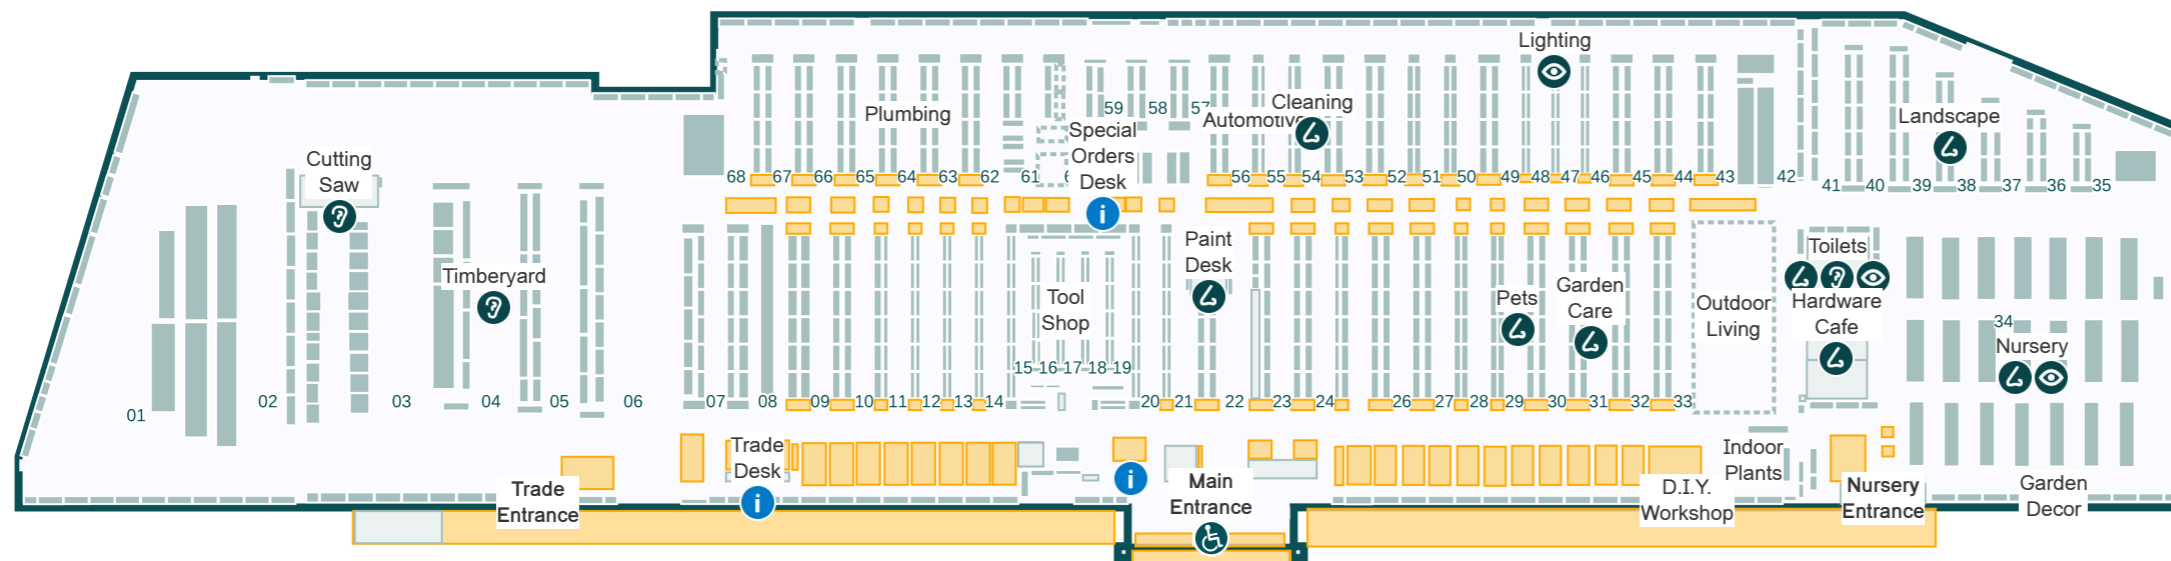

**Key**

-  Service areas
-  Louder sounds
-  On request
-  Brighter lights
-  Stronger smells

**Store Directory**

Department	Aisle
Automotive	56
BBQs	42-43
Bathroom	62-63
Building Supplies	7
Cleaning	54-55
Cutting Saw	Refer to map
D.I.Y. Workshop	Refer to map
Doors	67-68
Electrical	50-51
Flooring	56-59
Garage Organisation	52
Garden Care	30-31
Garden Decor	Refer to map
Garden Tools	27
Hardware & Fixings	11-14
Hardware Cafe	Refer to map
Indoor Plants	Refer to map
Indoor Timber	8-9
Kitchen & Laundry	60
Ladders	46-49 & 67
Landscape	Refer to map
Lighting	Refer to map
Nursery	Refer to map
Outdoor Living	32-33 & 44-45
Paint	21-24
Paint Accessories	20
Paint Desk	Refer to map
Pets	29
Plumbing	61 & 64-66
Power Garden	25-26
Special Orders Desk	Refer to map
Steel	10
Storage	9 & 53
Timberyard	Refer to map
Toilets	Refer to map
Tool Shop	15-19
Trade Desk	Refer to map
Watering	28
Window Furnishings	55