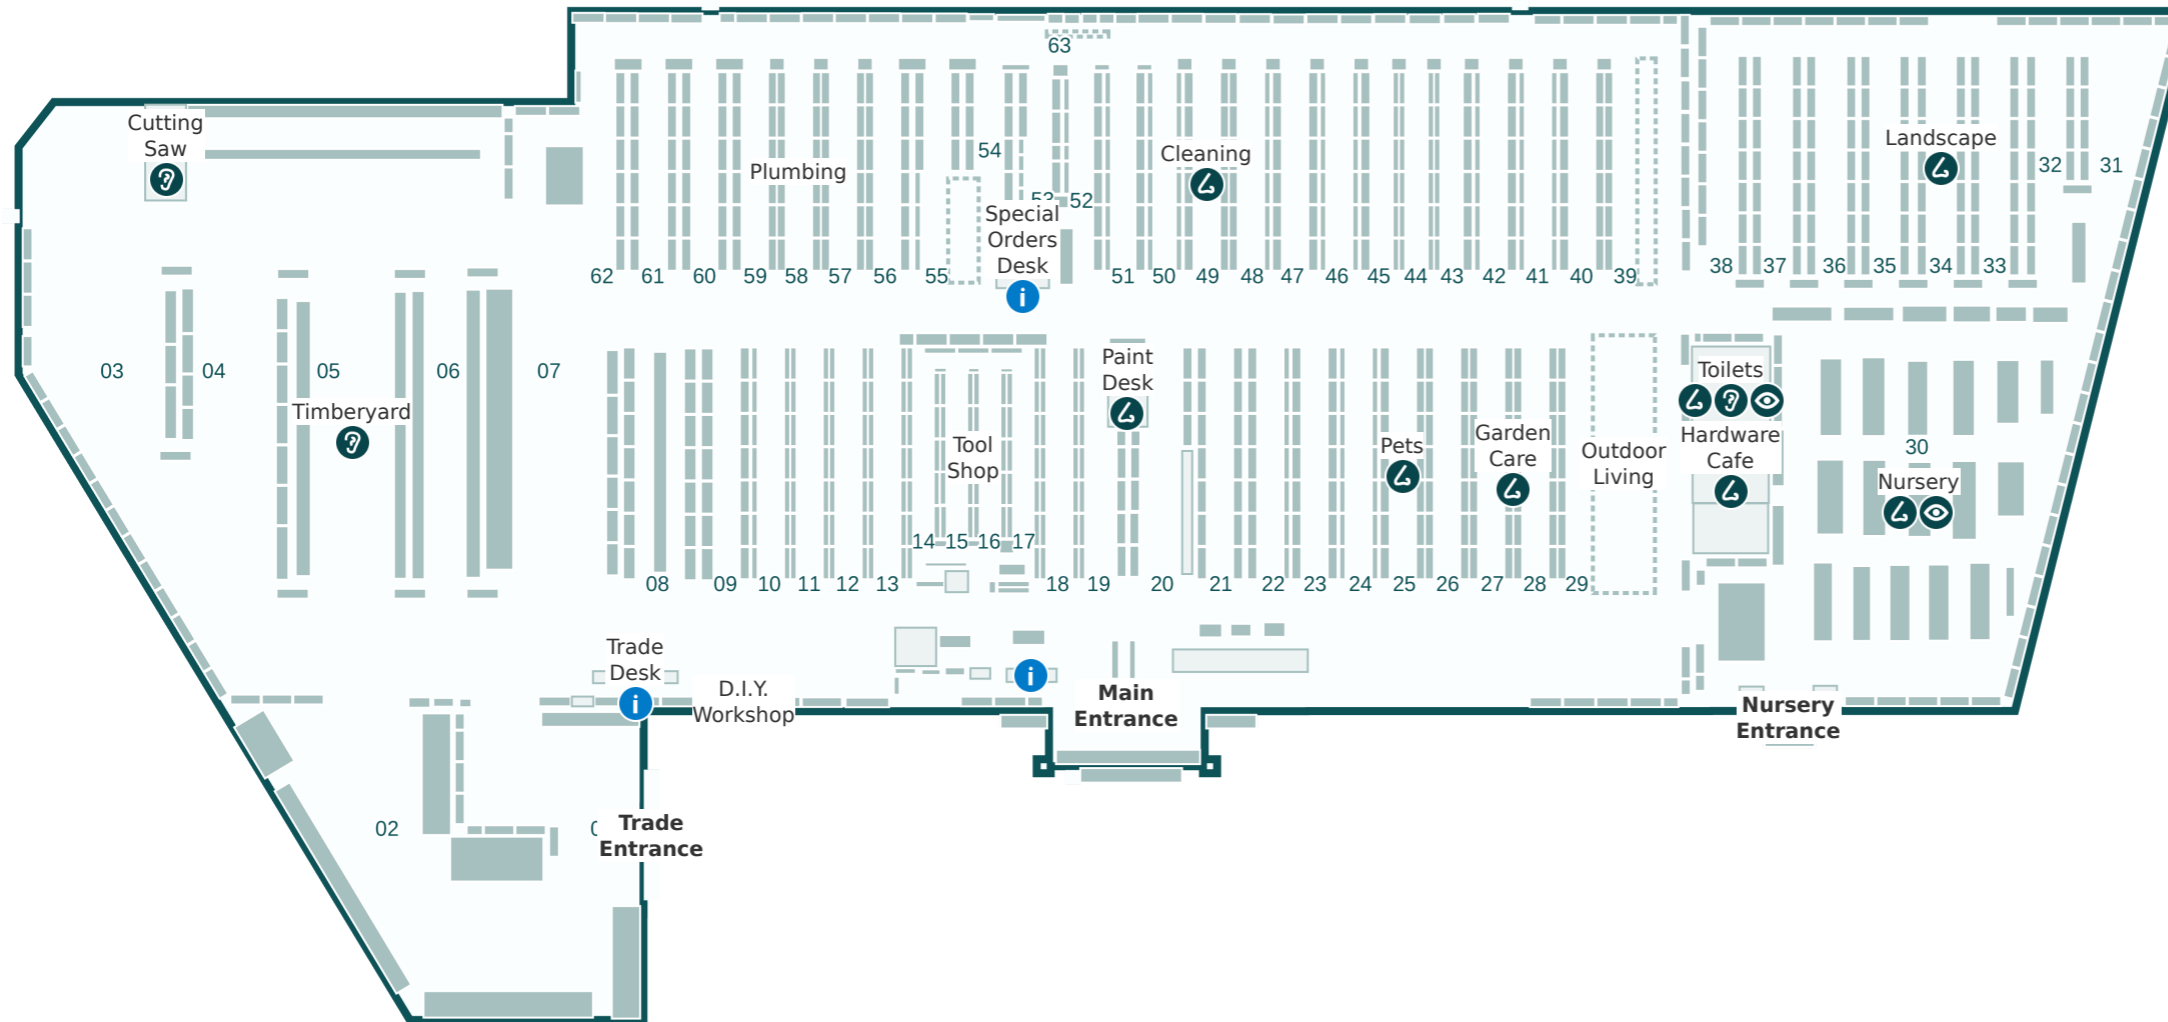

**Key**

- i Service areas
- ? Louder sounds
- 👁 Brighter lights
- 👂 Stronger smells

**Store Directory**

Department	Aisle
BBQs	39
Bathroom	55-56
Building Supplies	8 & 61
Cleaning	49
Cutting Saw	Refer to map
D.I.Y. Workshop	Refer to map
Doors	62
Electrical	43-46
Flooring	51-53
Garage Organisation	47
Garden Care	27-28
Garden Tools	24
Hardware & Fixings	10-13
Hardware Cafe	Refer to map
Indoor Timber	7
Kitchen & Laundry	54
Ladders	9
Landscape	Refer to map
Nursery	Refer to map
Outdoor Living	29 & 39-42
Paint	20-22
Paint Accessories	18-19
Paint Desk	Refer to map
Pets	25 & 29
Plumbing	57-59
Power Garden	23
Special Orders Desk	Refer to map
Steel	60
Storage	48
Timberyard	Refer to map
Toilets	Refer to map
Tool Shop	14-17
Trade Desk	Refer to map
Watering	26
Window Furnishings	50