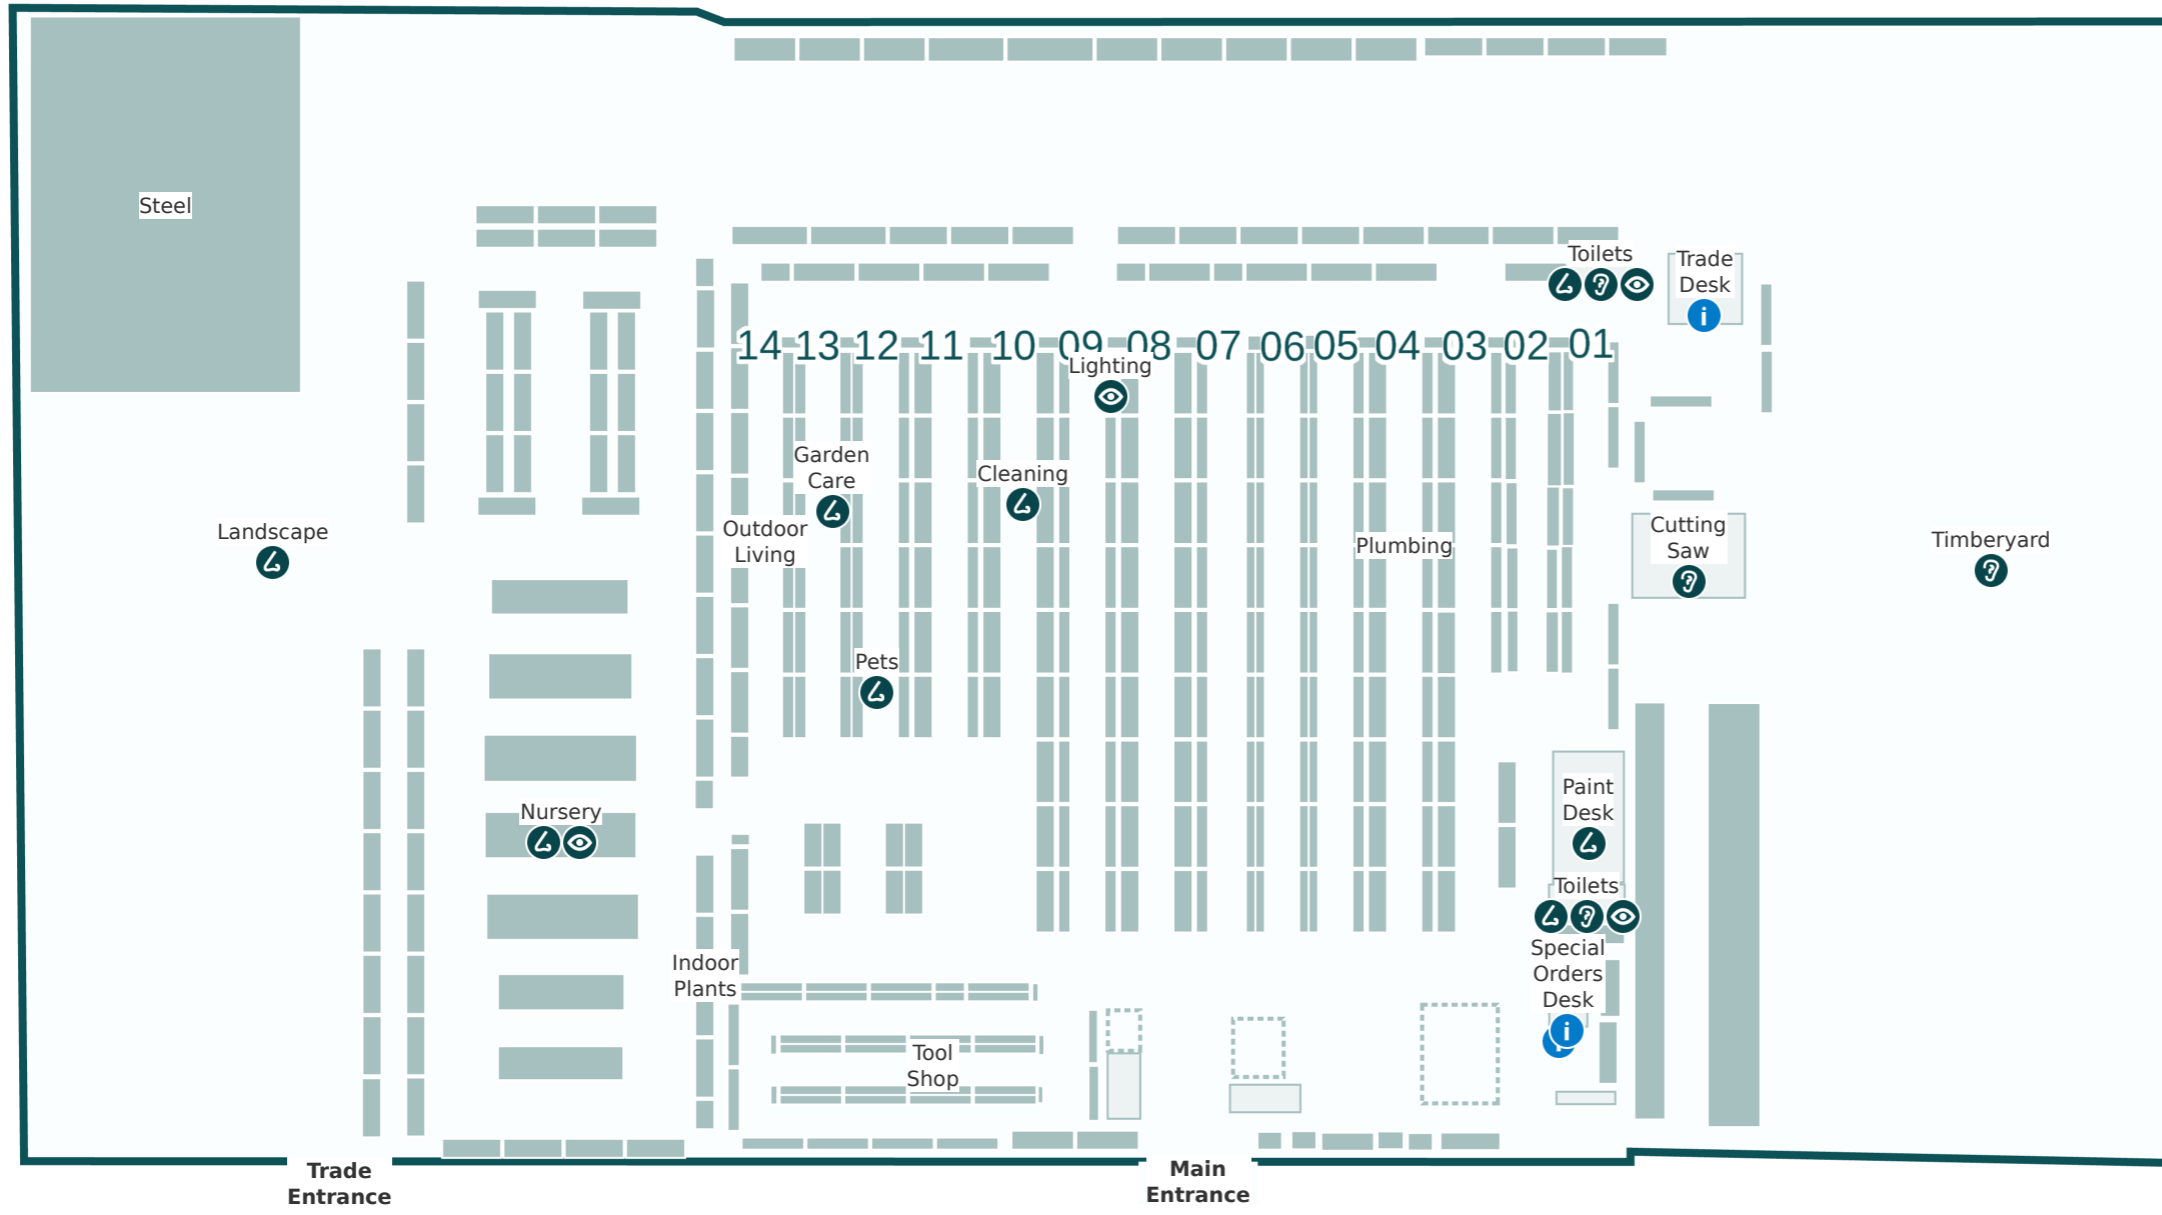

Key

- i Service areas
- ? Louder sounds
- 👁 Brighter lights
- 👂 Stronger smells

Store Directory

Department	Aisle
BBQs	19
Bathroom	22 & 24
Building Supplies	26
Cleaning	10
Cutting Saw	Refer to map
Doors	26
Electrical	9
Flooring	23
Garage Organisation	23
Garden Care	13
Garden Decor	28-29, 32-33 & 36-38
Garden Tools	11
Hardware & Fixings	5-8
Indoor Plants	Refer to map
Indoor Timber	26
Kitchen & Laundry	8
Ladders	8
Landscape	Refer to map
Lighting	9
Nursery	Refer to map
Outdoor Living	14 & 21
Paint	2-3
Paint Accessories	1
Paint Desk	Refer to map
Pets	12
Plumbing	4
Power Garden	11
Special Orders Desk	Refer to map
Steel	Refer to map
Storage	8 & 23
Timberyard	Refer to map
Toilets	Refer to map
Tool Shop	16-20 & 22
Trade Desk	Refer to map
Watering	12
Window Furnishings	2