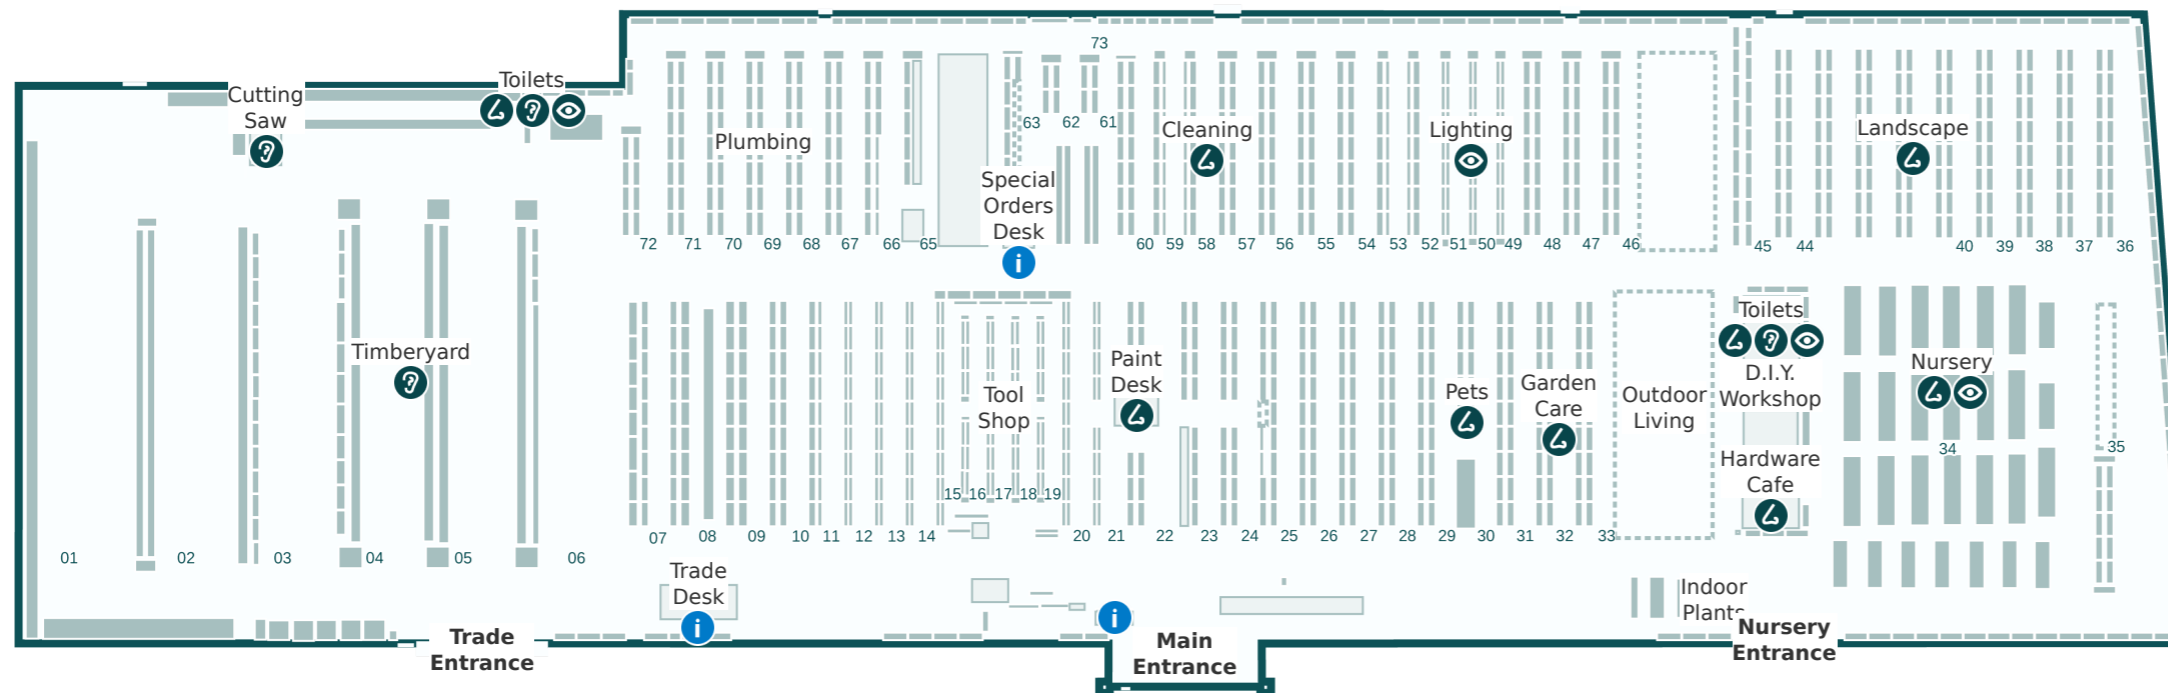

Key

- i Service areas
- 👁 Brighter lights
- ? Louder sounds
- 👂 Stronger smells

Store Directory

Department	Aisle
BBQs	46
Bathroom	66-67
Building Supplies	7, 10 & 71
Cleaning	56-58 & 73
Cutting Saw	Refer to map
D.I.Y. Workshop	Refer to map
Doors	6 & 72
Electrical	53 & 73
Flooring	60-63 & 73
Garage Organisation	55 & 73
Garden Care	31-33 & 76
Garden Tools	27
Hardware & Fixings	10-14
Hardware Cafe	Refer to map
Indoor Plants	Refer to map
Indoor Timber	8-9
Kitchen & Laundry	64, 66, 68 & 73
Ladders	9
Landscape	Refer to map
Lighting	49-52
Nursery	Refer to map
Outdoor Living	33, 41, 47-48 & 73
Paint	21-24
Paint Accessories	20-21
Paint Desk	Refer to map
Pets	29-31, 34-35, 42 & 75
Plumbing	69-70
Power Garden	25-26
Special Orders Desk	Refer to map
Steel	71
Storage	54
Timberyard	Refer to map
Toilets	Refer to map
Tool Shop	15-19
Trade Desk	Refer to map
Watering	27-28
Window Furnishings	59