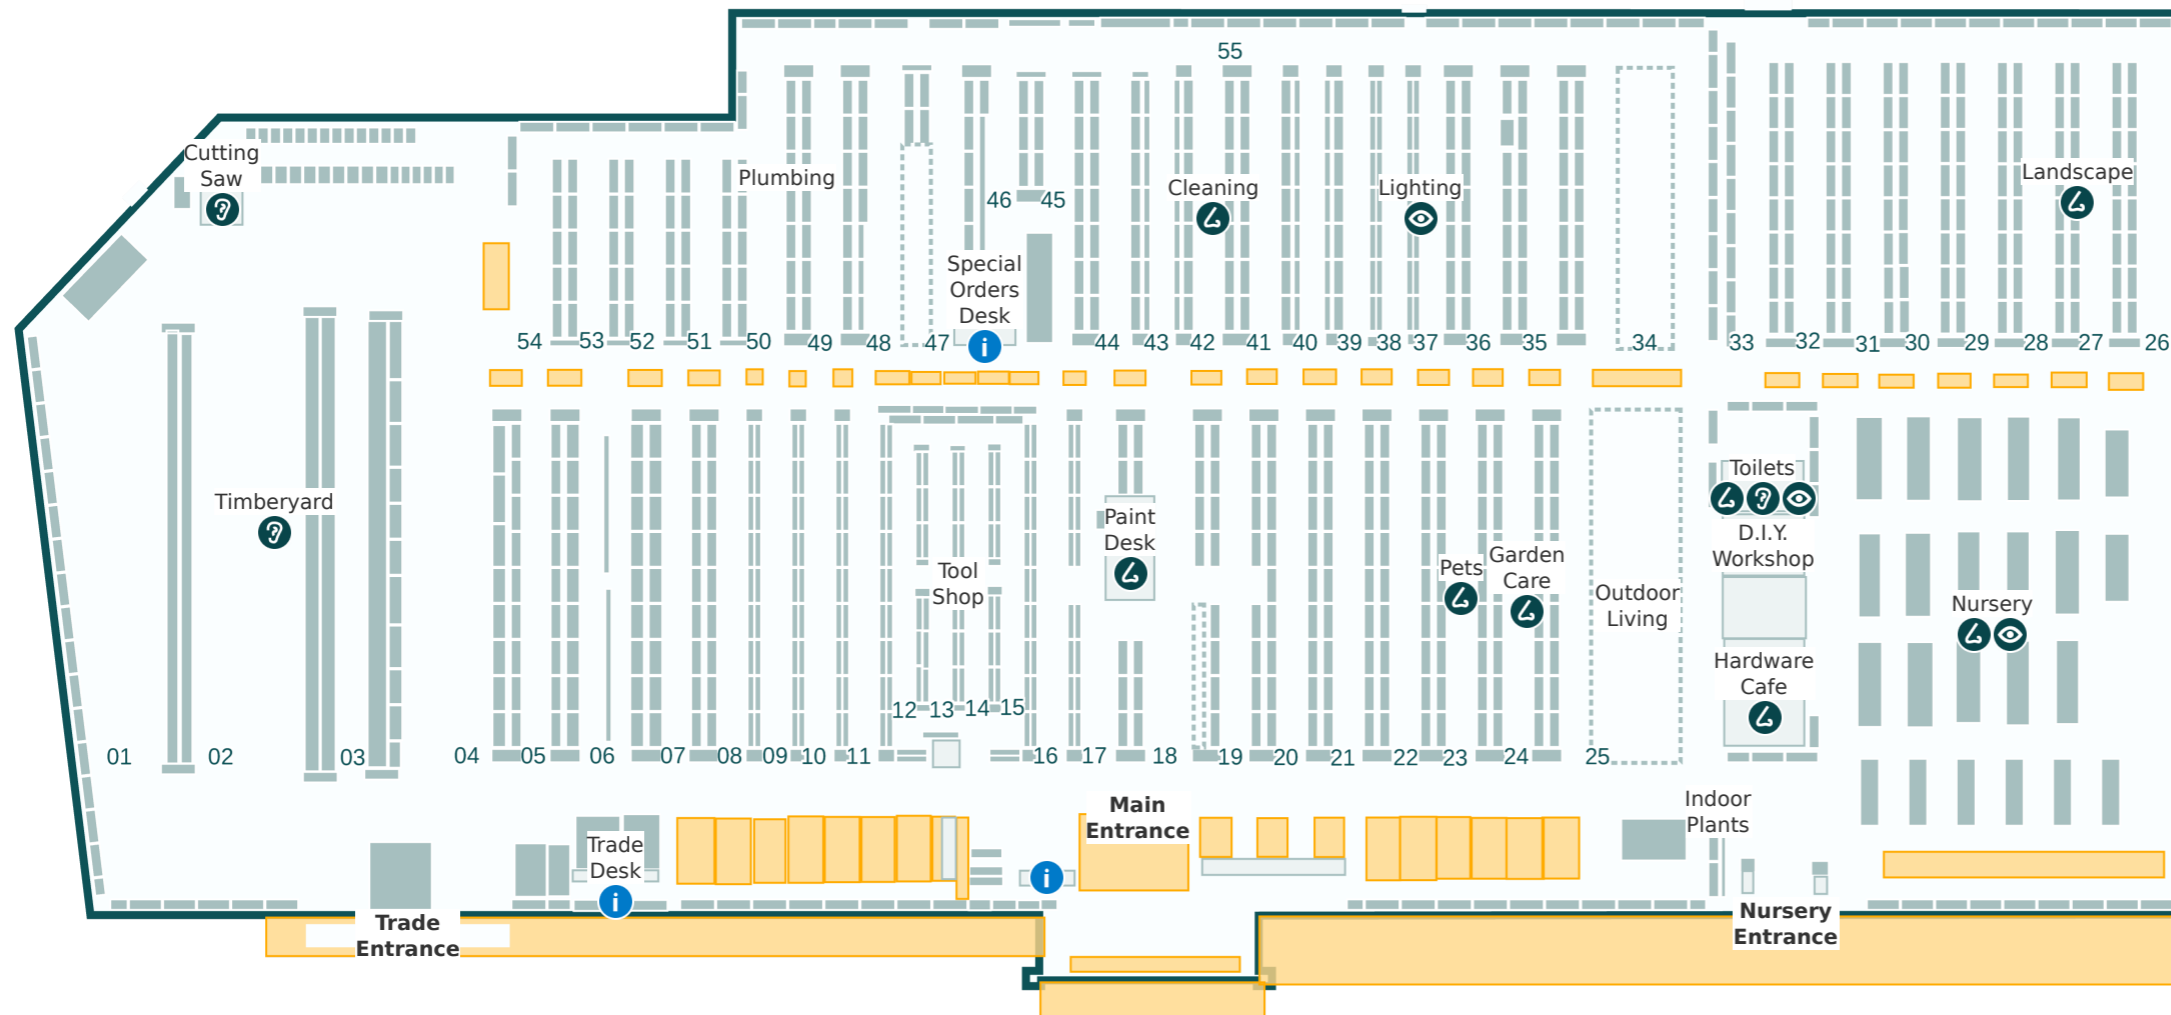

**Key**

- i Service areas
- ? Louder sounds
- 👁 Brighter lights
- 👂 Stronger smells

**Store Directory**

Department	Aisle
BBQs	34
Bathroom	48-49
Building Supplies	5, 52 & 55
Cleaning	42
Cutting Saw	Refer to map
D.I.Y. Workshop	Refer to map
Doors	53-55
Electrical	39-40 & 55
Flooring	44-46 & 55
Garage Organisation	41 & 55
Garden Care	24
Garden Decor	30-33 & 36
Garden Tools	21
Hardware & Fixings	8-11
Hardware Cafe	Refer to map
Indoor Plants	Refer to map
Indoor Timber	6-7
Kitchen & Laundry	47-48 & 55
Ladders	7
Landscape	Refer to map
Lighting	37-39
Nursery	Refer to map
Outdoor Living	25, 34-35 & 55
Paint	17-19
Paint Accessories	16-17
Paint Desk	Refer to map
Pets	23
Plumbing	49-51 & 55
Power Garden	20
Special Orders Desk	Refer to map
Steel	51-52
Storage	41 & 55
Timberyard	Refer to map
Toilets	Refer to map
Tool Shop	12-15
Trade Desk	Refer to map
Watering	22
Window Furnishings	43