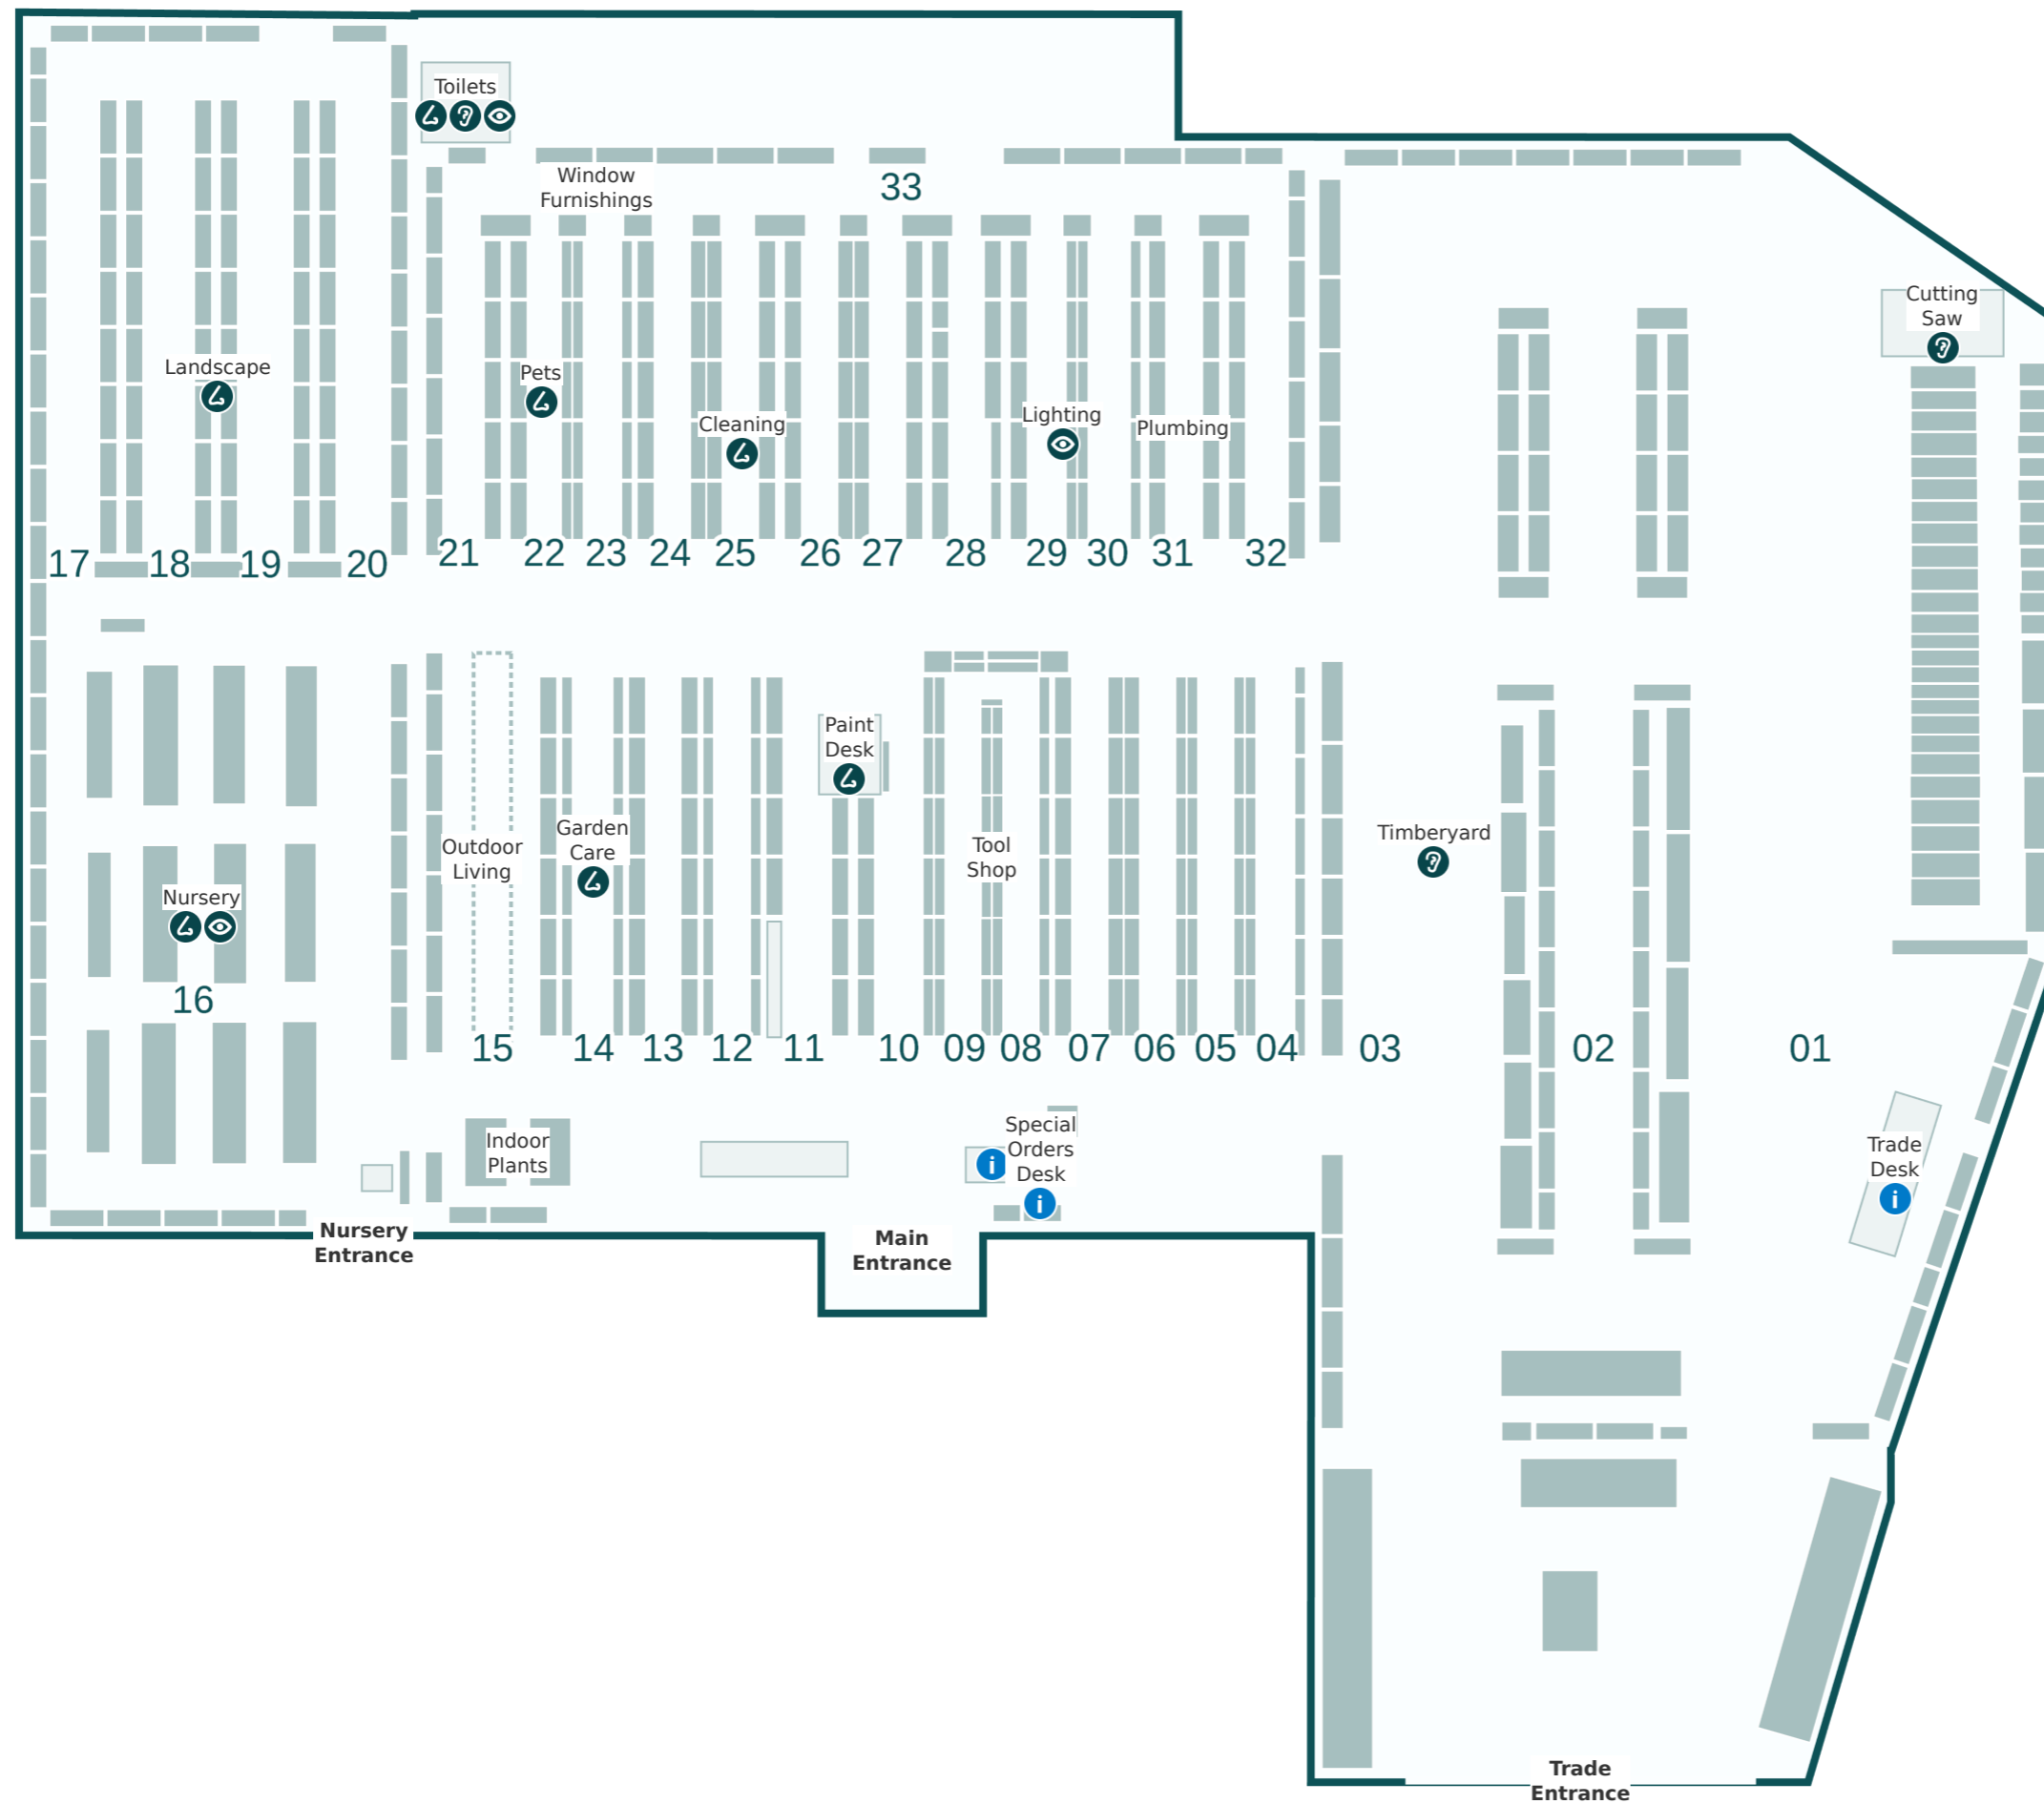

Key

- i Service areas
- ? Louder sounds
- 👁 Brighter lights
- 👃 Stronger smells

Store Directory

Department	Aisle
BBQs	21 & 33
Bathroom	28-29
Building Supplies	32-33
Cleaning	25
Cutting Saw	Refer to map
Doors	2
Electrical	30
Flooring	33
Garage Organisation	7
Garden Care	14 & 18
Garden Decor	36-37
Garden Tools	24
Hardware & Fixings	4-6
Indoor Plants	Refer to map
Indoor Timber	1
Kitchen & Laundry	24, 27 & 33
Ladders	2
Landscape	Refer to map
Lighting	29-30
Nursery	Refer to map
Outdoor Living	15
Paint	11-12
Paint Accessories	10
Paint Desk	Refer to map
Pets	22
Plumbing	31
Power Garden	13
Special Orders Desk	Refer to map
Steel	2
Storage	26
Timberyard	Refer to map
Toilets	Refer to map
Tool Shop	8-9
Trade Desk	Refer to map
Watering	23 & 33
Window Furnishings	Refer to map